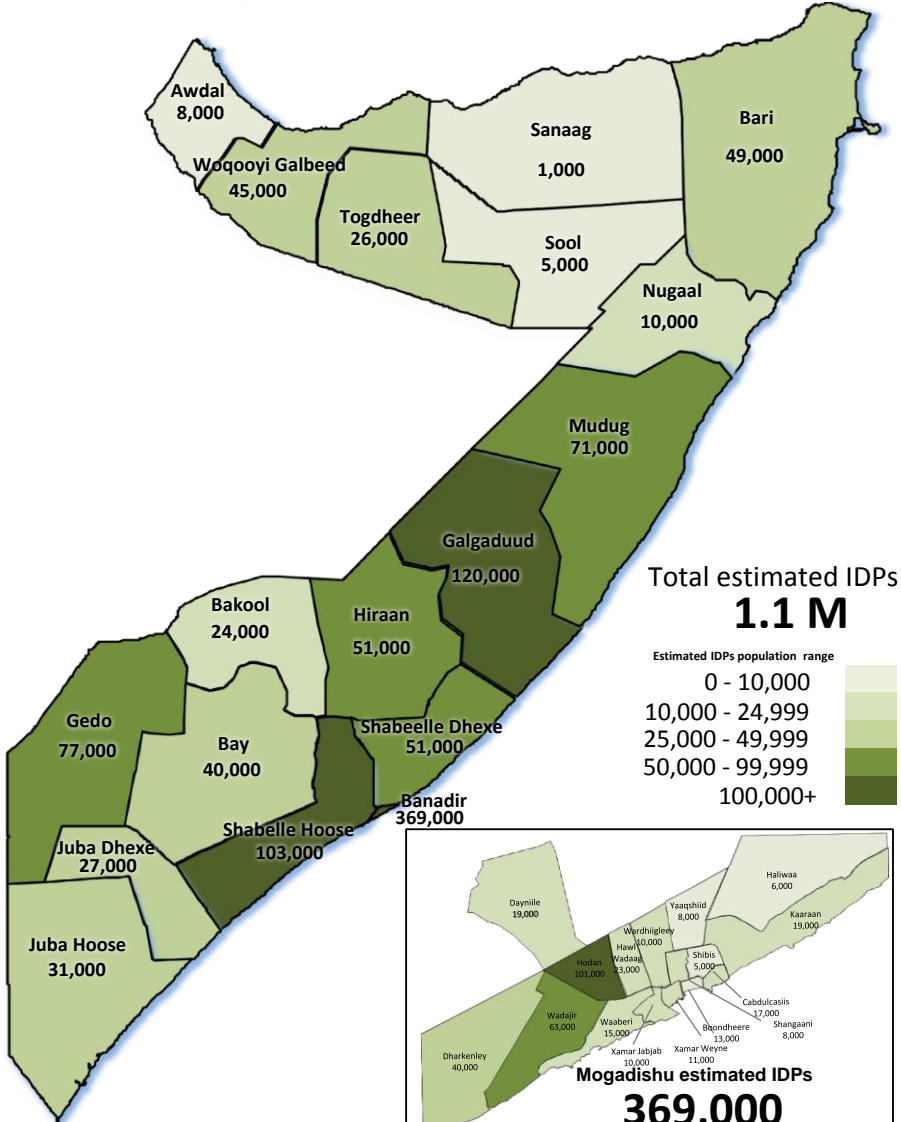

Total IDPs by Region

Aug - 2015

UNHCR Somalia

Source: UNHCR Offices, Various IDP assessments, Global Insight digital mapping © 1998 Europa Technologies Ltd.

The boundaries and names shown on the designations used on this map do not imply official endorsement or acceptance by the United Nations.

Total estimated IDPs
1.1 M

Note, Estimates are rounded to the nearest thousand.