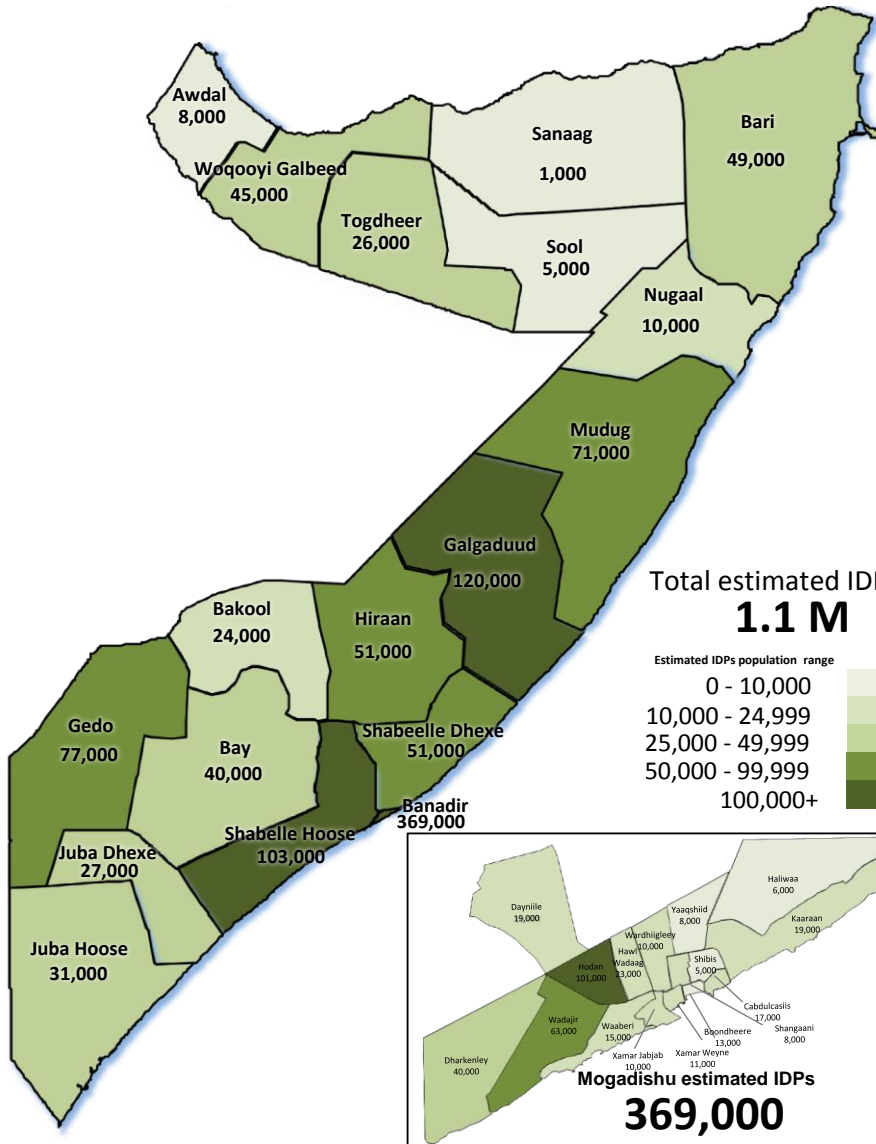

Total estimated IDPs
1.1 M

Estimated IDPs population range

- 0 - 10,000
- 10,000 - 24,999
- 25,000 - 49,999
- 50,000 - 99,999
- 100,000+