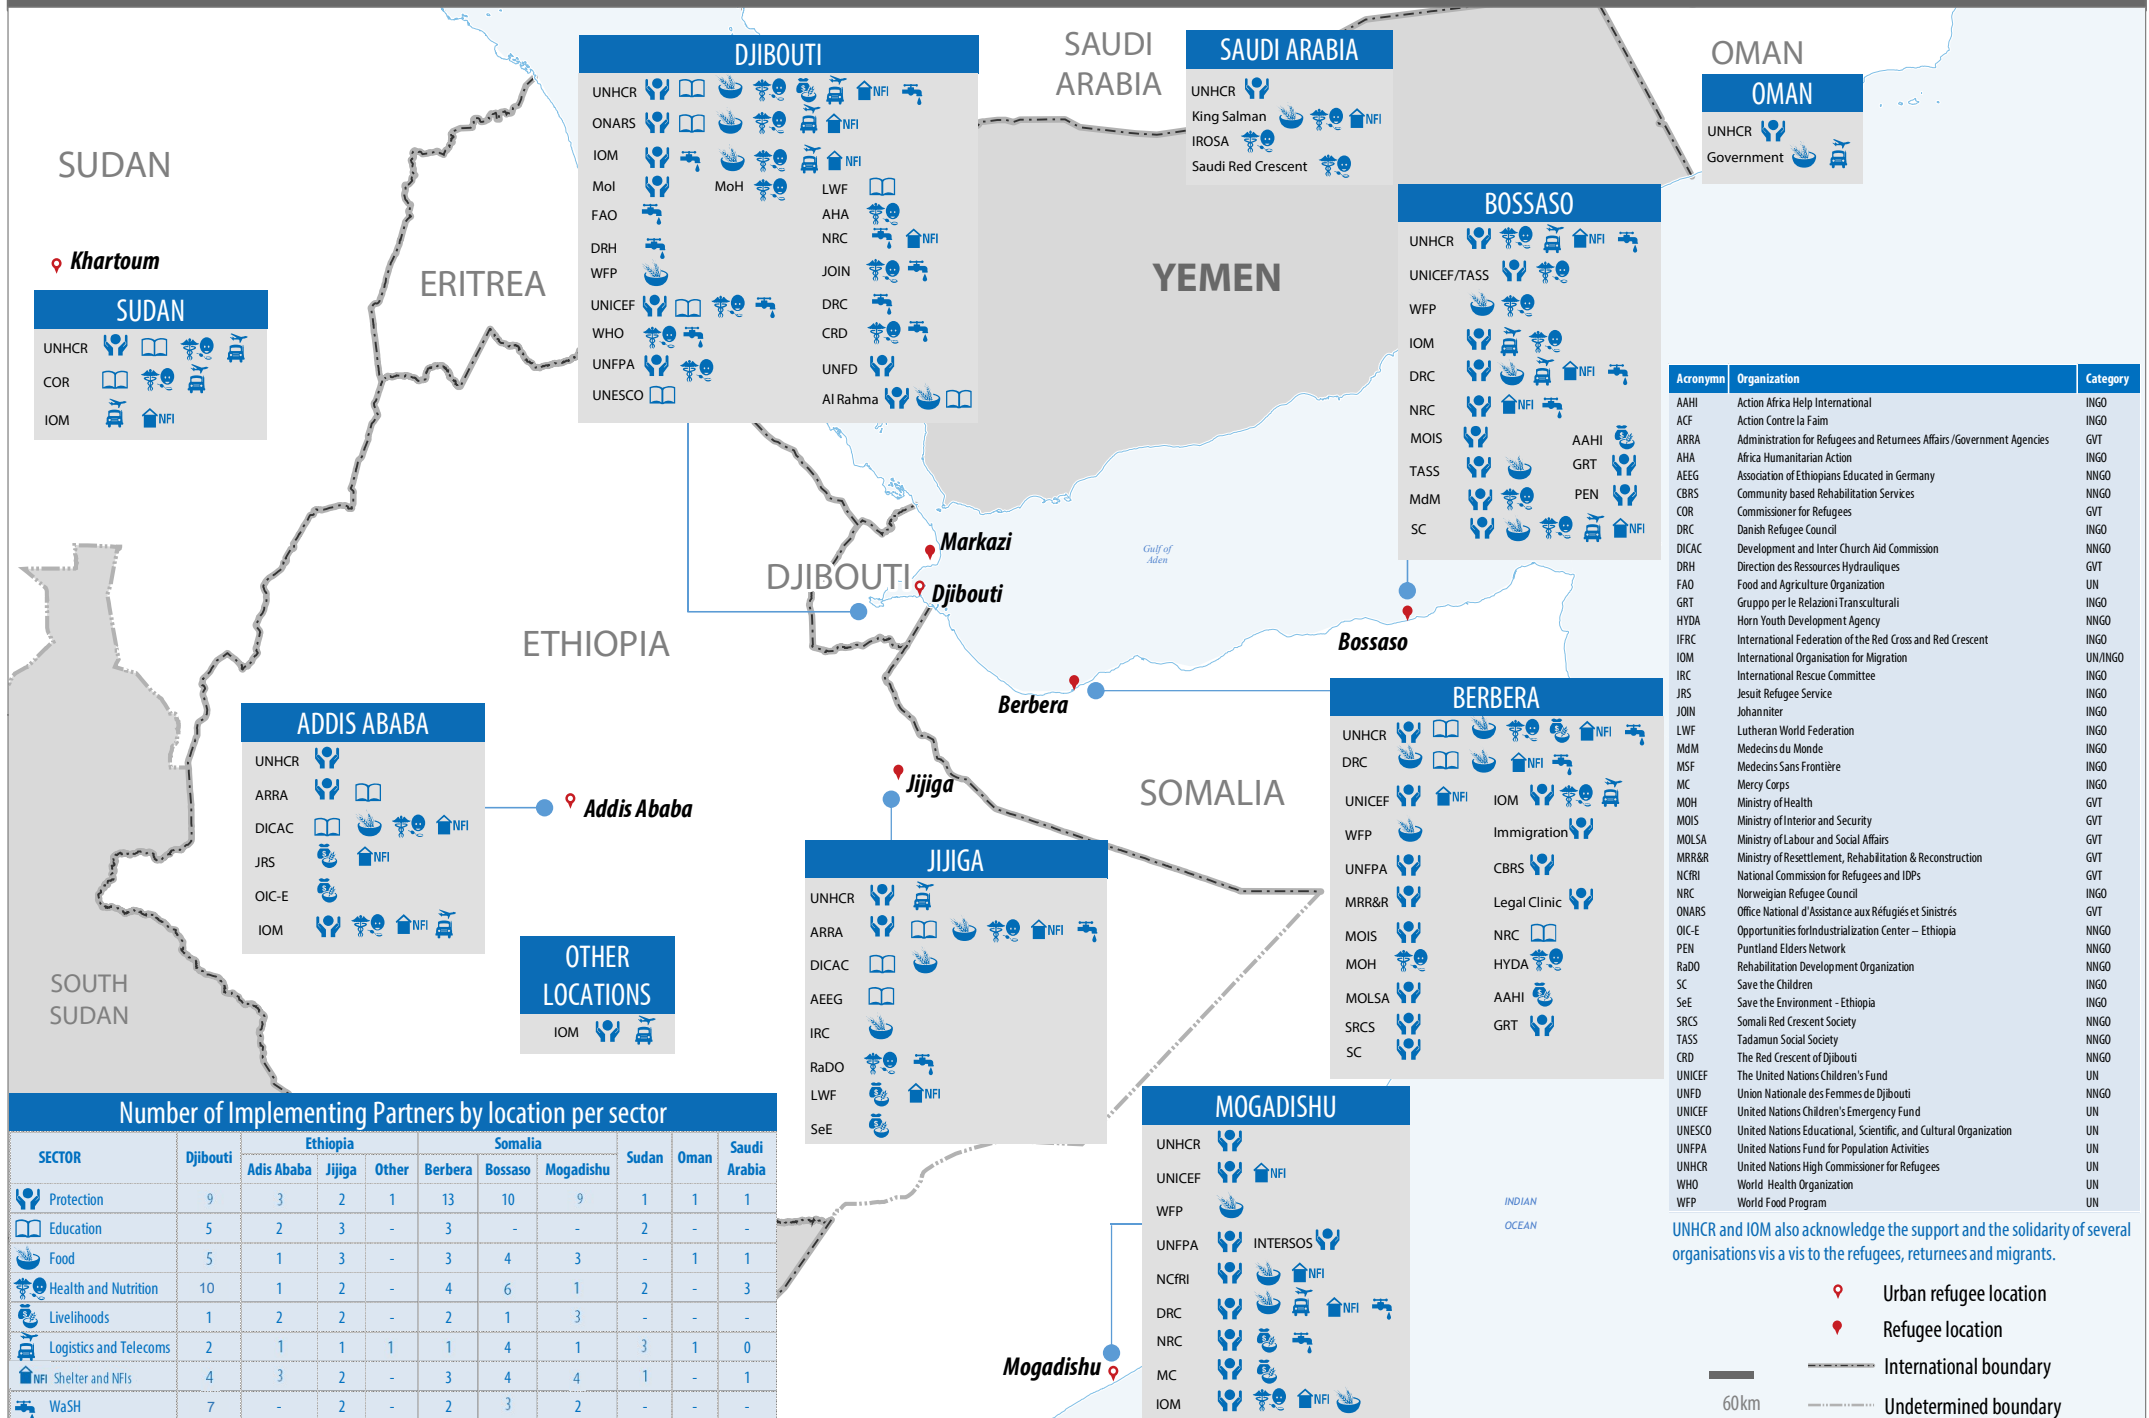

Yemen Situation: Regional refugee and Migrant Response – Who is Doing What Where (3W)

As of 01 September 2015

Acronym	Organization	Category
AAHI	Action Africa Help International	INGO
ACF	Action Contre la Faim	INGO
ARRA	Administration for Refugees and Returnees Affairs /Government Agencies	GVT
AHA	Africa Humanitarian Action	INGO
AEEG	Association of Ethiopians Educated in Germany	NGNGO
CBRS	Community based Rehabilitation Services	NGNGO
COR	Commissioner for Refugees	GVT
DRC	Danish Refugee Council	INGO
DICAC	Development and Inter Church Aid Commission	NGNGO
DRH	Direction des Ressources Hydrauliques	GVT
FAO	Food and Agriculture Organization	UN
GRT	Gruppo per le Relazioni Transculturali	INGO
HYDA	Horn Youth Development Agency	NGNGO
IFRC	International Federation of the Red Cross and Red Crescent	INGO
IOM	International Organisation for Migration	UN/INGO
IRC	International Rescue Committee	INGO
JRS	Jesuit Refugee Service	INGO
JOIN	Johanner	INGO
LWF	Lutheran World Federation	INGO
MdM	Medecins du Monde	INGO
MSF	Medecins Sans Frontiere	INGO
MC	Mercy Corps	INGO
MOH	Ministry of Health	GVT
MOIS	Ministry of Interior and Security	GVT
MOLSA	Ministry of Labour and Social Affairs	GVT
MRR&R	Ministry of Resettlement, Rehabilitation & Reconstruction	GVT
NCFRI	National Commission for Refugees and IDPs	GVT
NRC	Norwegian Refugee Council	INGO
ONARS	Office National d'Assistance aux Réfugiés et Sinistrés	GVT
OIC-E	Opportunities for Industrialization Center – Ethiopia	NGNGO
PEN	Puntland Elders Network	NGNGO
RaDO	Rehabilitation Development Organization	NGNGO
SC	Save the Children	INGO
SeE	Save the Environment - Ethiopia	INGO
SRCS	Somali Red Crescent Society	NGNGO
TASS	Tadamun Social Society	NGNGO
CRD	The Red Crescent of Djibouti	NGNGO
UNICEF	The United Nations Children's Fund	UN
UNFD	Union Nationale des Femmes de Djibouti	NGNGO
UNICEF	United Nations Children's Emergency Fund	UN
UNESCO	United Nations Educational, Scientific, and Cultural Organization	UN
UNFPA	United Nations Fund for Population Activities	UN
UNHCR	United Nations High Commissioner for Refugees	UN
WHO	World Health Organization	UN
WFP	World Food Program	UN

UNHCR and IOM also acknowledge the support and the solidarity of several organisations vis a vis to the refugees, returnees and migrants.

- Urban refugee location
- Refugee location
- International boundary
- Undetermined boundary

60km