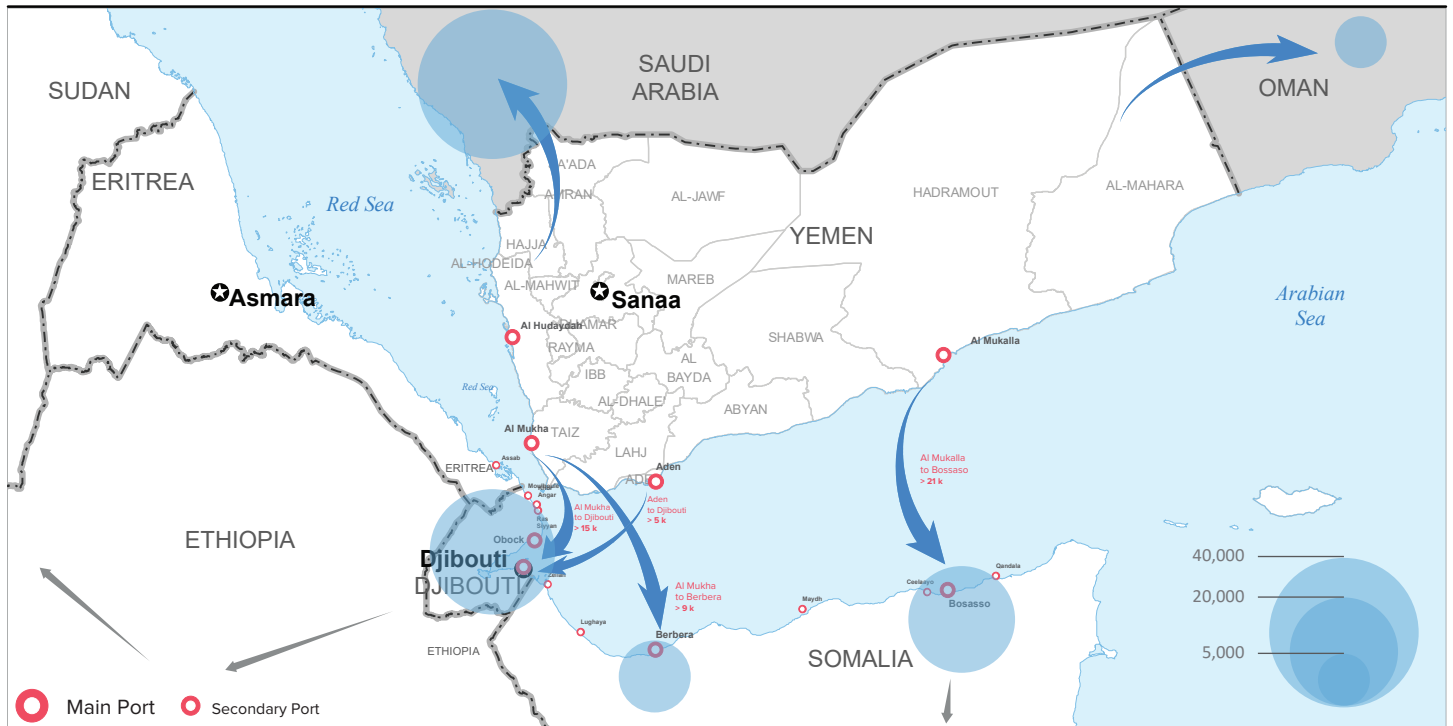

YEMEN SITUATION

Population movement from and to Yemen

as of 1st November 2015

TOTAL MOVEMENT OUT OF YEMEN

121,801 persons

Movement from Yemen to Horn of Africa

79,821 persons

Break Down by Nationality

as of 28 October 2015

MOVEMENT TREND

Monthly movements from and to Yemen

TOTAL MOVEMENT TO YEMEN

Movement to Yemen Jan-Oct 2015

70,152 persons

Break Down by Nationality

provisional figures as of 30 October 2015.