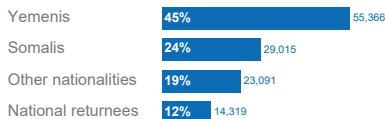

YEMEN SITUATION

Population movement from and to Yemen

as of 1st November 2015

TOTAL MOVEMENT OUT OF YEMEN

121,801 persons

Movement from Yemen to Horn of Africa

79,821 persons

Break Down by Nationality

as of 28 October 2015

MOVEMENT TREND

Monthly movements from and to Yemen

TOTAL MOVEMENT TO YEMEN

Movement to Yemen Jan-Oct 2015

70,152 persons

Break Down by Nationality

provisional figures as of 30 October 2015.