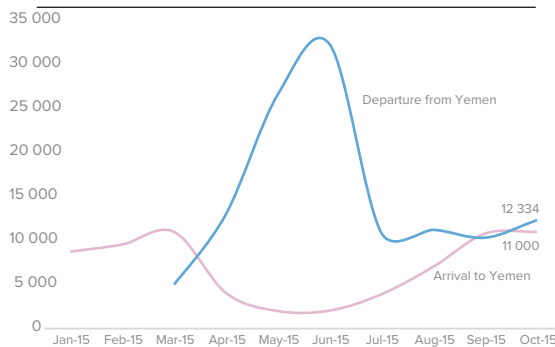

YEMEN SITUATION

Population movement from and to Yemen

as of 1st November 2015

TOTAL MOVEMENT OUT OF YEMEN

121,801 persons

Movement from Yemen to Horn of Africa

79,821 persons

Break Down by Nationality

as of 28 October 2015

MOVEMENT TREND

Monthly movements from and to Yemen

TOTAL MOVEMENT TO YEMEN

Movement to Yemen Jan-Oct 2015

70,152 persons

Break Down by Nationality

provisional figures as of 30 October 2015.