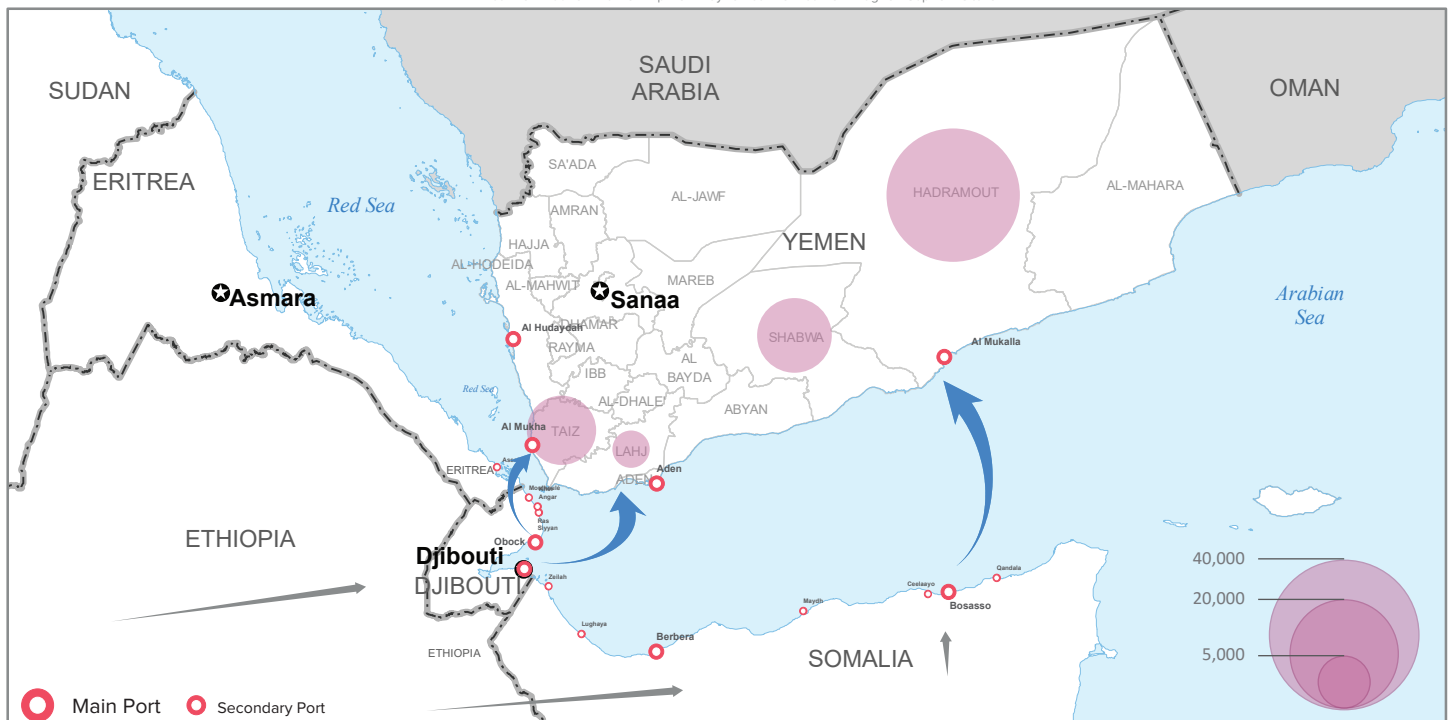

YEMEN SITUATION

Population movement from and to Yemen

as of 1st November 2015

TOTAL MOVEMENT OUT OF YEMEN

121,801 persons

Movement from Yemen to Horn of Africa

79,821 persons

Break Down by Nationality

as of 28 October 2015

MOVEMENT TREND

Monthly movements from and to Yemen

TOTAL MOVEMENT TO YEMEN

Movement to Yemen Jan-Oct 2015

70,152 persons

Break Down by Nationality

provisional figures as of 30 October 2015.