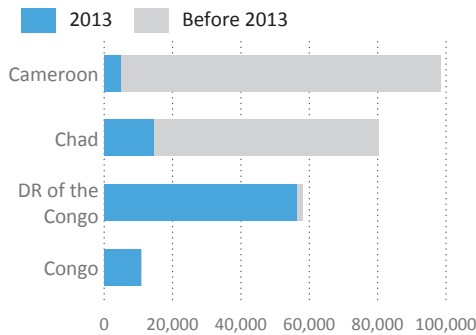

Population movement

935,000 IDPs
in Central African Republic including

875,000 newly displaced
in 2013

195,000 CAR refugees in
Cameroon, Chad, DRC and Congo

Refugee

CAR refugees in neighboring countries

Funding

Original funding and increase requested

Situation Map