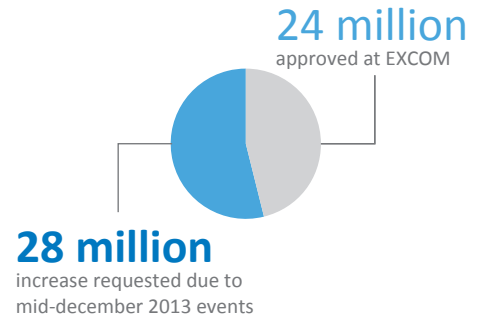

Population movement

935,000 IDPs
in Central African Republic including

875,000 newly displaced
in 2013

195,000 CAR refugees in
Cameroon, Chad, DRC and Congo

Refugee

CAR refugees in neighboring countries

Funding

Original funding and increase requested

Situation Map