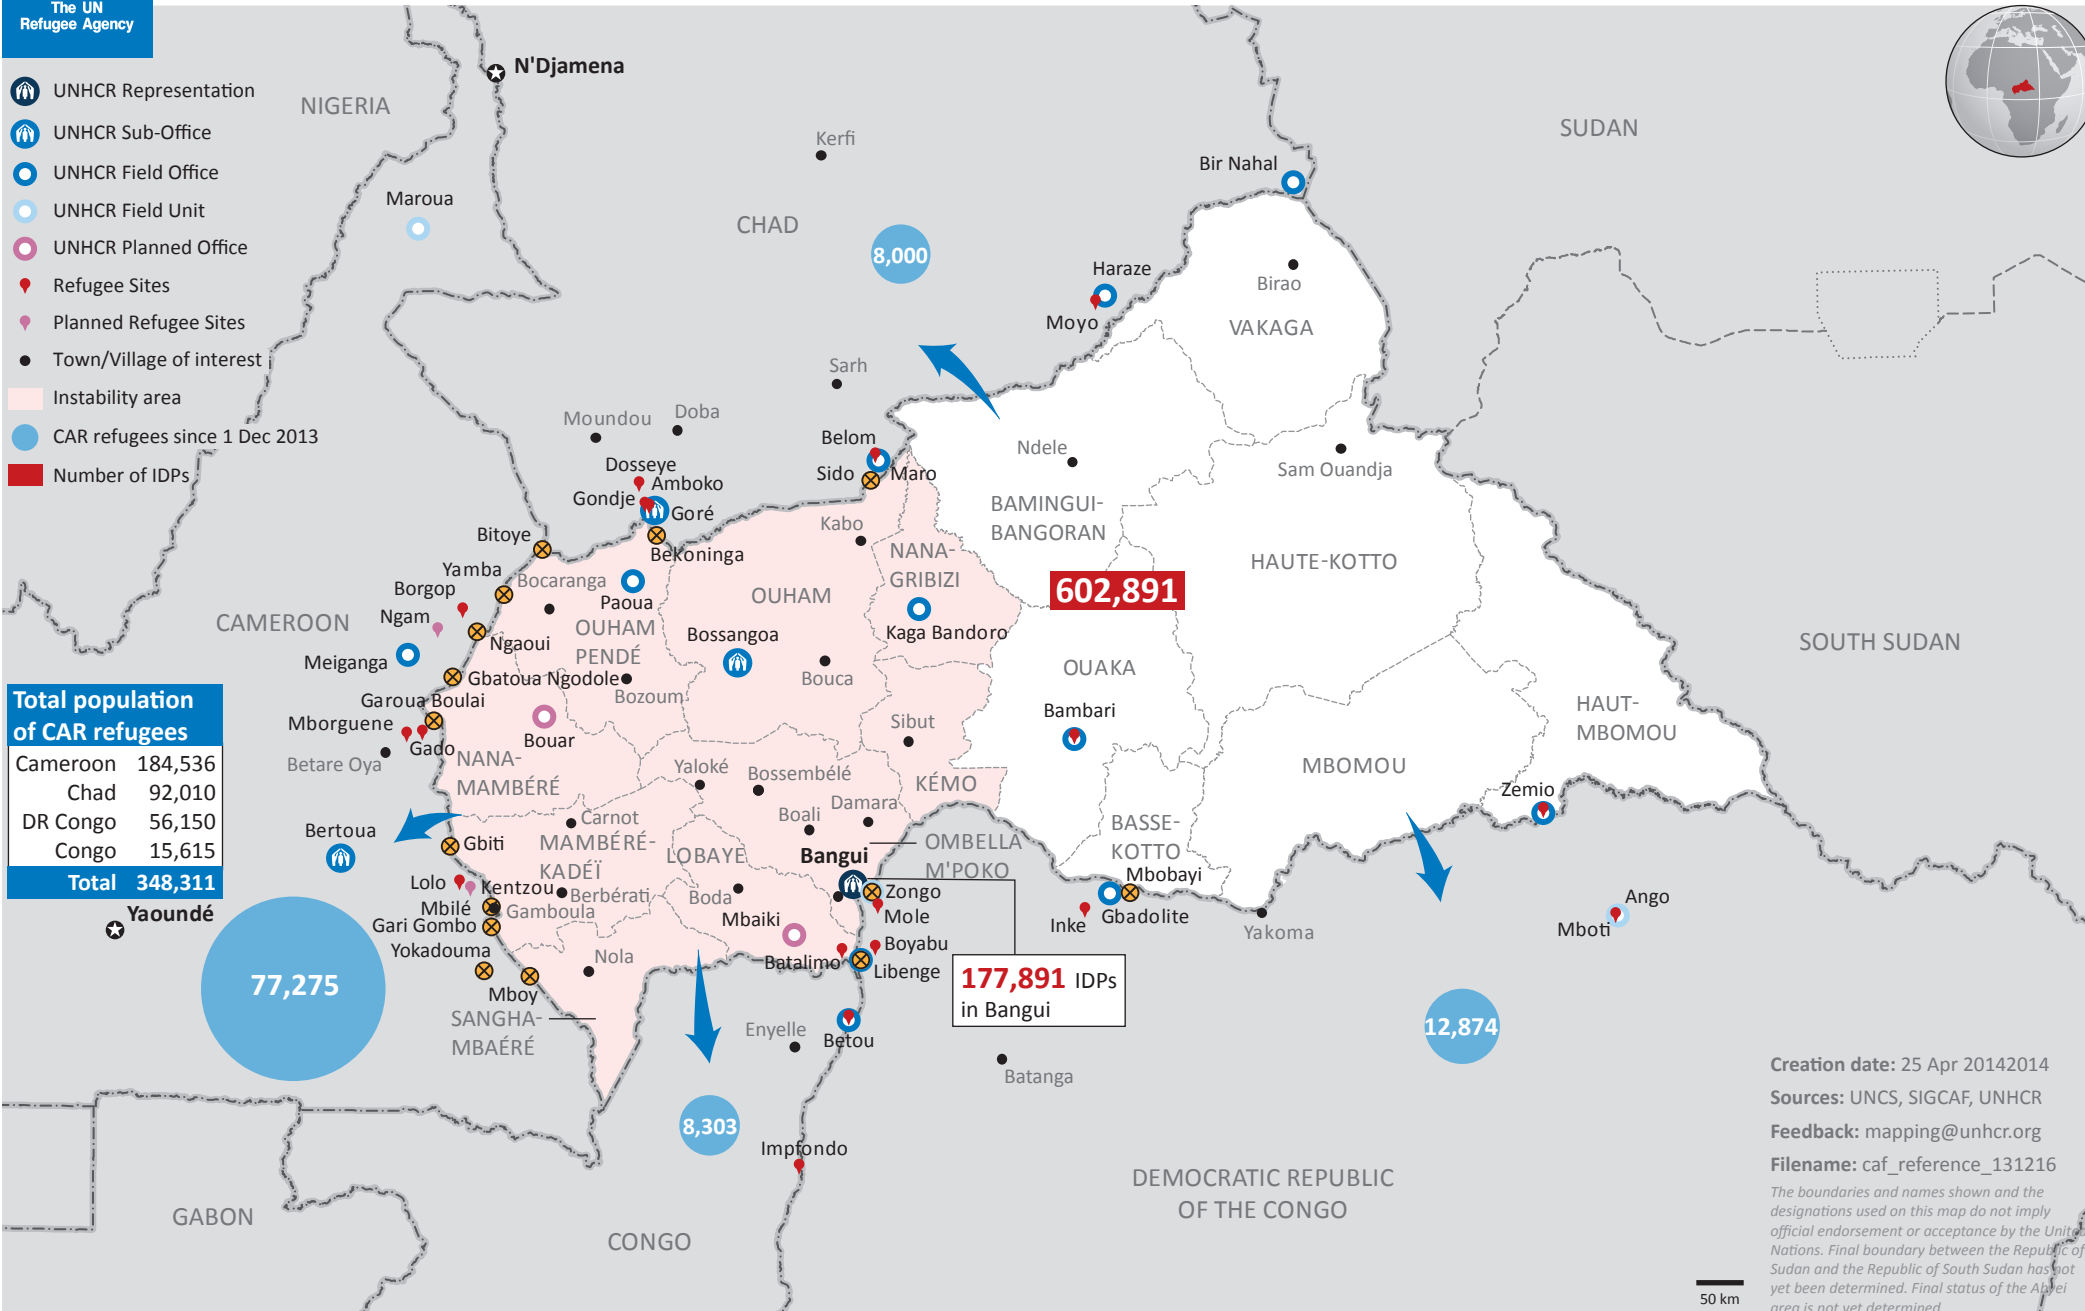

Central African Republic Emergency Situation

as of 24 April 2014

UNHCR Regional Bureau for Africa

- UNHCR Representation
- UNHCR Sub-Office
- UNHCR Field Office
- UNHCR Field Unit
- UNHCR Planned Office
- Refugee Sites
- Planned Refugee Sites
- Town/Village of interest
- Instability area
- CAR refugees since 1 Dec 2013
- Number of IDPs

Total population of CAR refugees	
Cameroon	184,536
Chad	92,010
DR Congo	56,150
Congo	15,615
Total	348,311

Creation date: 25 Apr 20142014

Sources: UNCS, SIGCAF, UNHCR

Feedback: mapping@unhcr.org

Filename: caf_reference_131216

The boundaries and names shown and the designations used on this map do not imply official endorsement or acceptance by the United Nations. Final boundary between the Republic of Sudan and the Republic of South Sudan has not yet been determined. Final status of the Abyei area is not yet determined.