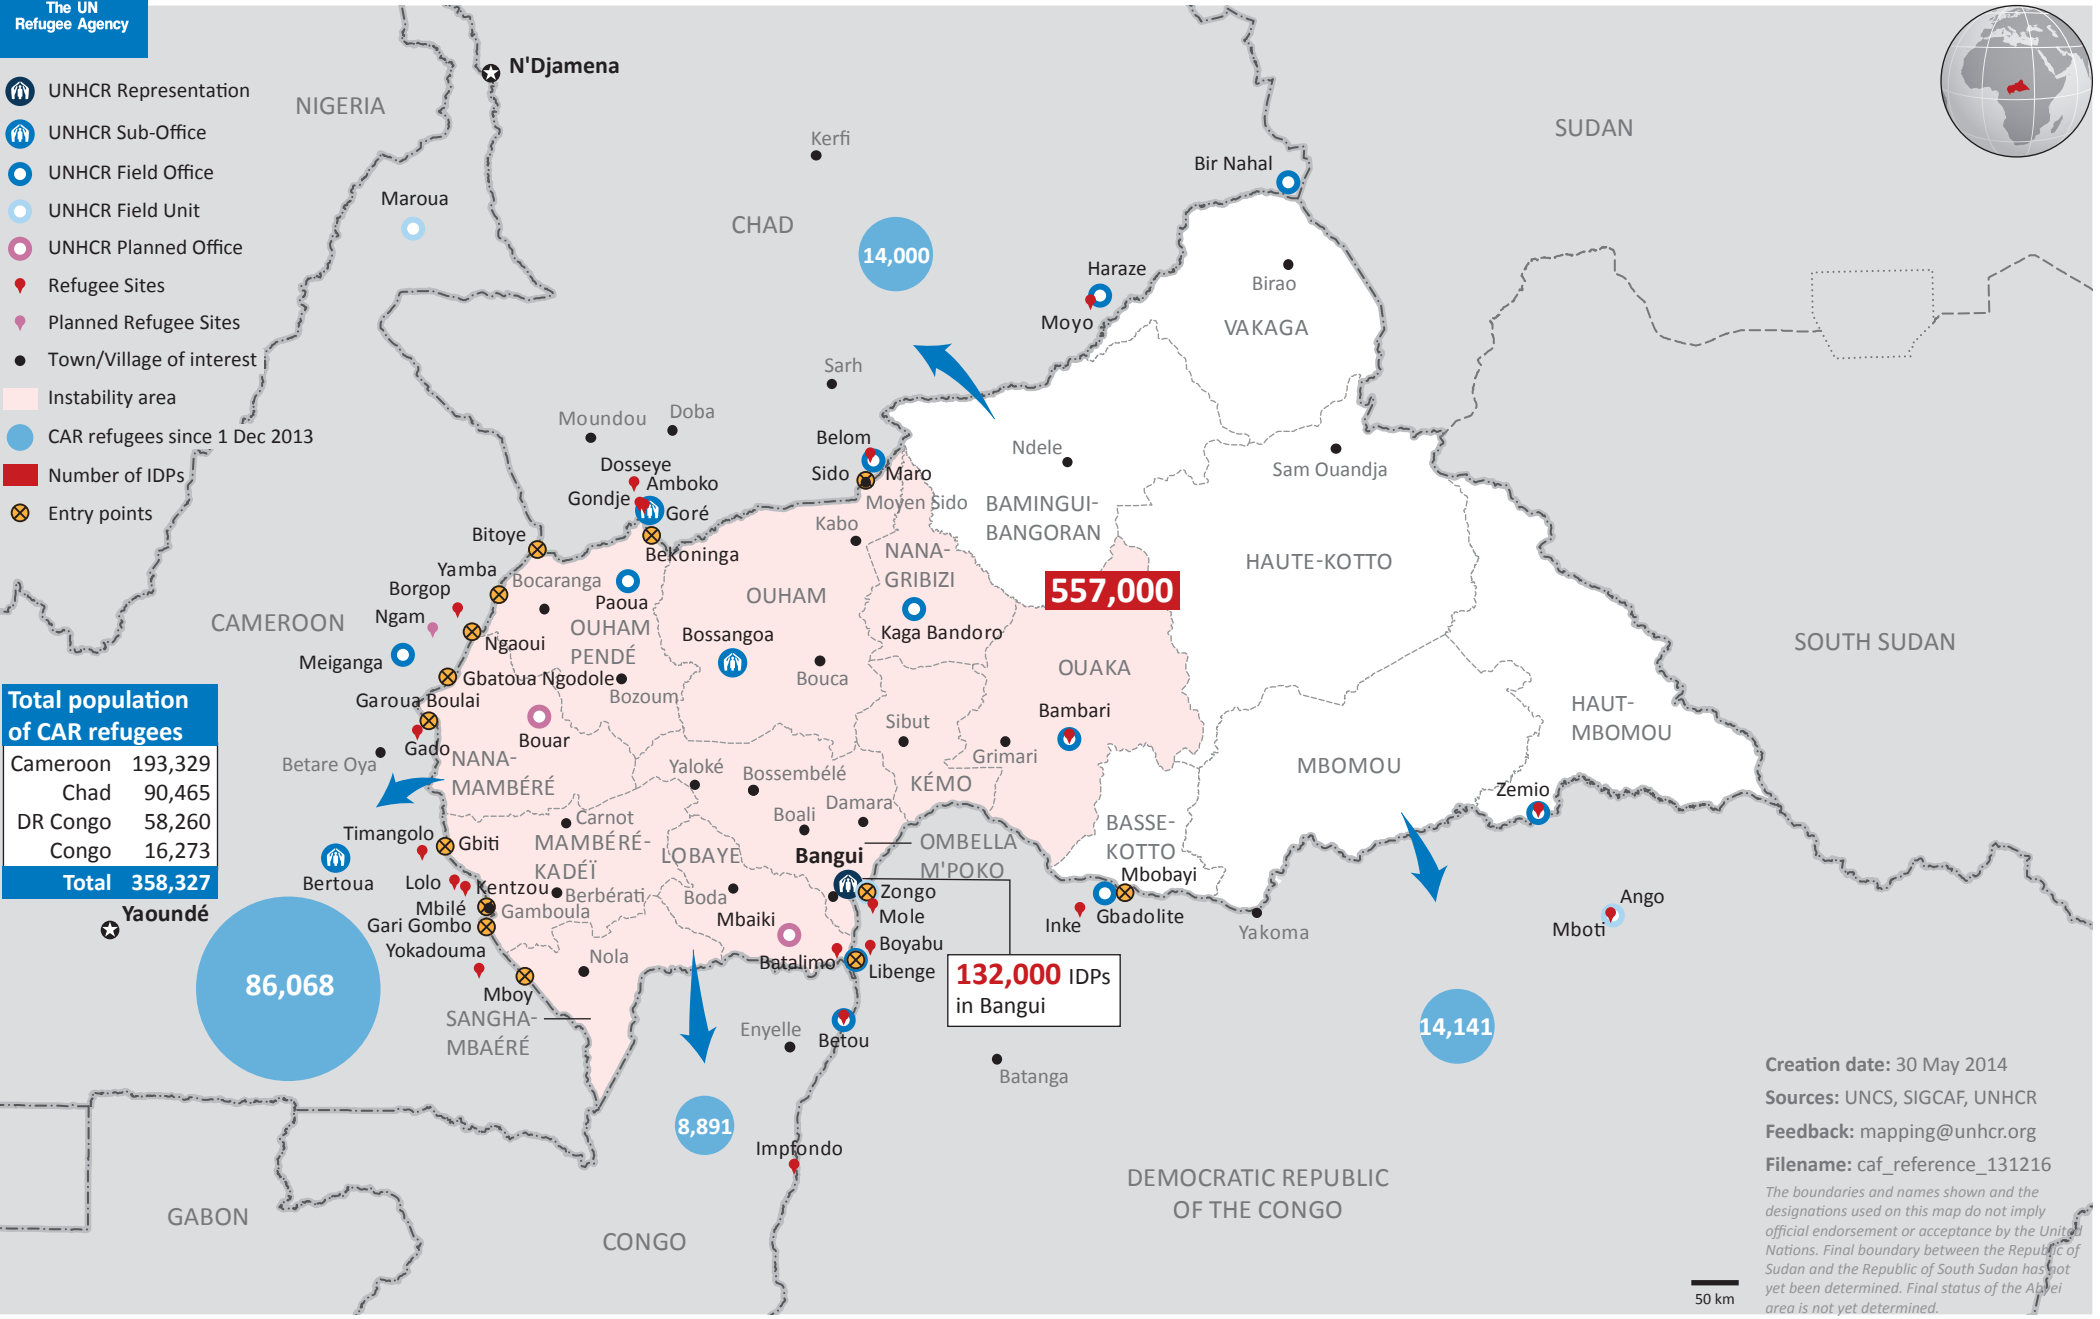

Central African Republic Emergency Situation

as of 30 May 2014

UNHCR Regional Bureau for Africa

- UNHCR Representation
- UNHCR Sub-Office
- UNHCR Field Office
- UNHCR Field Unit
- UNHCR Planned Office
- Refugee Sites
- Planned Refugee Sites
- Town/Village of interest
- Instability area
- CAR refugees since 1 Dec 2013
- Number of IDPs
- Entry points

Total population of CAR refugees	
Cameroon	193,329
Chad	90,465
DR Congo	58,260
Congo	16,273
Total	358,327

Creation date: 30 May 2014
 Sources: UNCS, SIGCAF, UNHCR
 Feedback: mapping@unhcr.org
 Filename: caf_reference_131216
 The boundaries and names shown and the designations used on this map do not imply official endorsement or acceptance by the United Nations. Final boundary between the Republic of Sudan and the Republic of South Sudan has not yet been determined. Final status of the Abyei area is not yet determined.