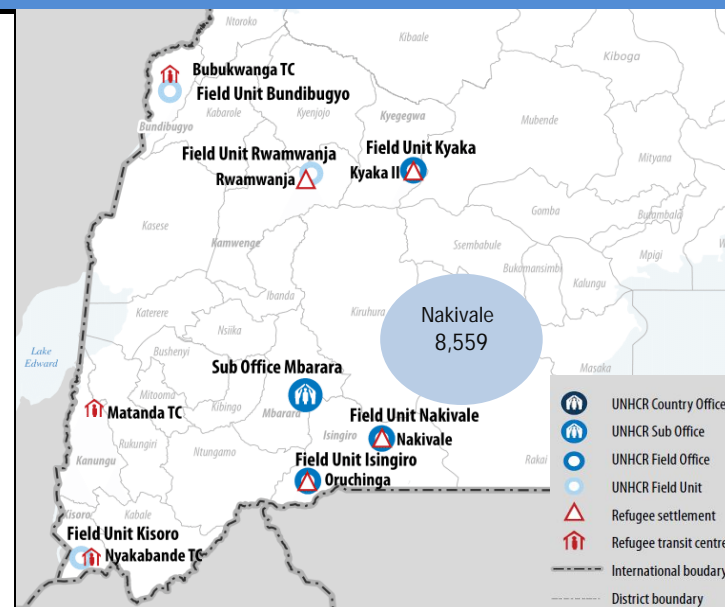

Totals

Pre 01 January 2015

Post 01 January 2015

11,903

Refugee

8,559

Refugee

Key Statistics for (Post 01 January 2015)

57 % | 4,865 indiv.

of the population are
Children <18

80 % | 6,828 indiv.

of the population are
Woman and Children

03 % | 249 indiv.

of the population are
Elderly

Daily trend of new arrivals since late May 2015