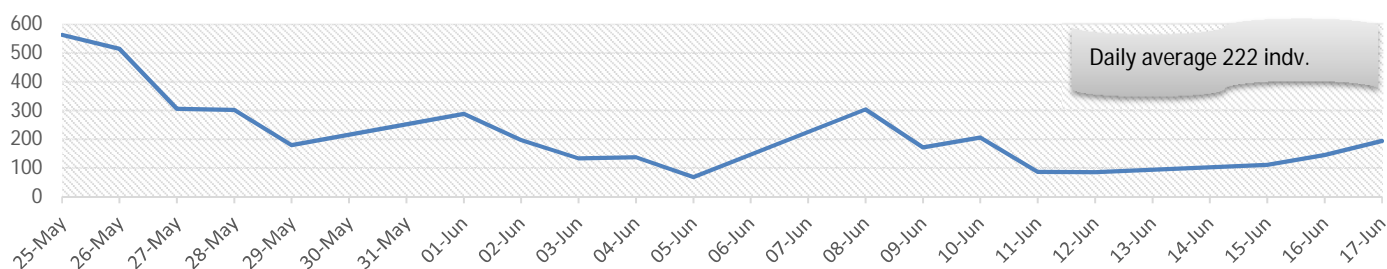

Totals

Pre 01 January 2015

Post 01 January 2015

11,903

Refugee

8,559

Refugee

Key Statistics for (Post 01 January 2015)

57 % | 4,865 indiv.

of the population are
Children <18

80 % | 6,828 indiv.

of the population are
Woman and Children

03 % | 249 indiv.

of the population are
Elderly

Daily trend of new arrivals since late May 2015