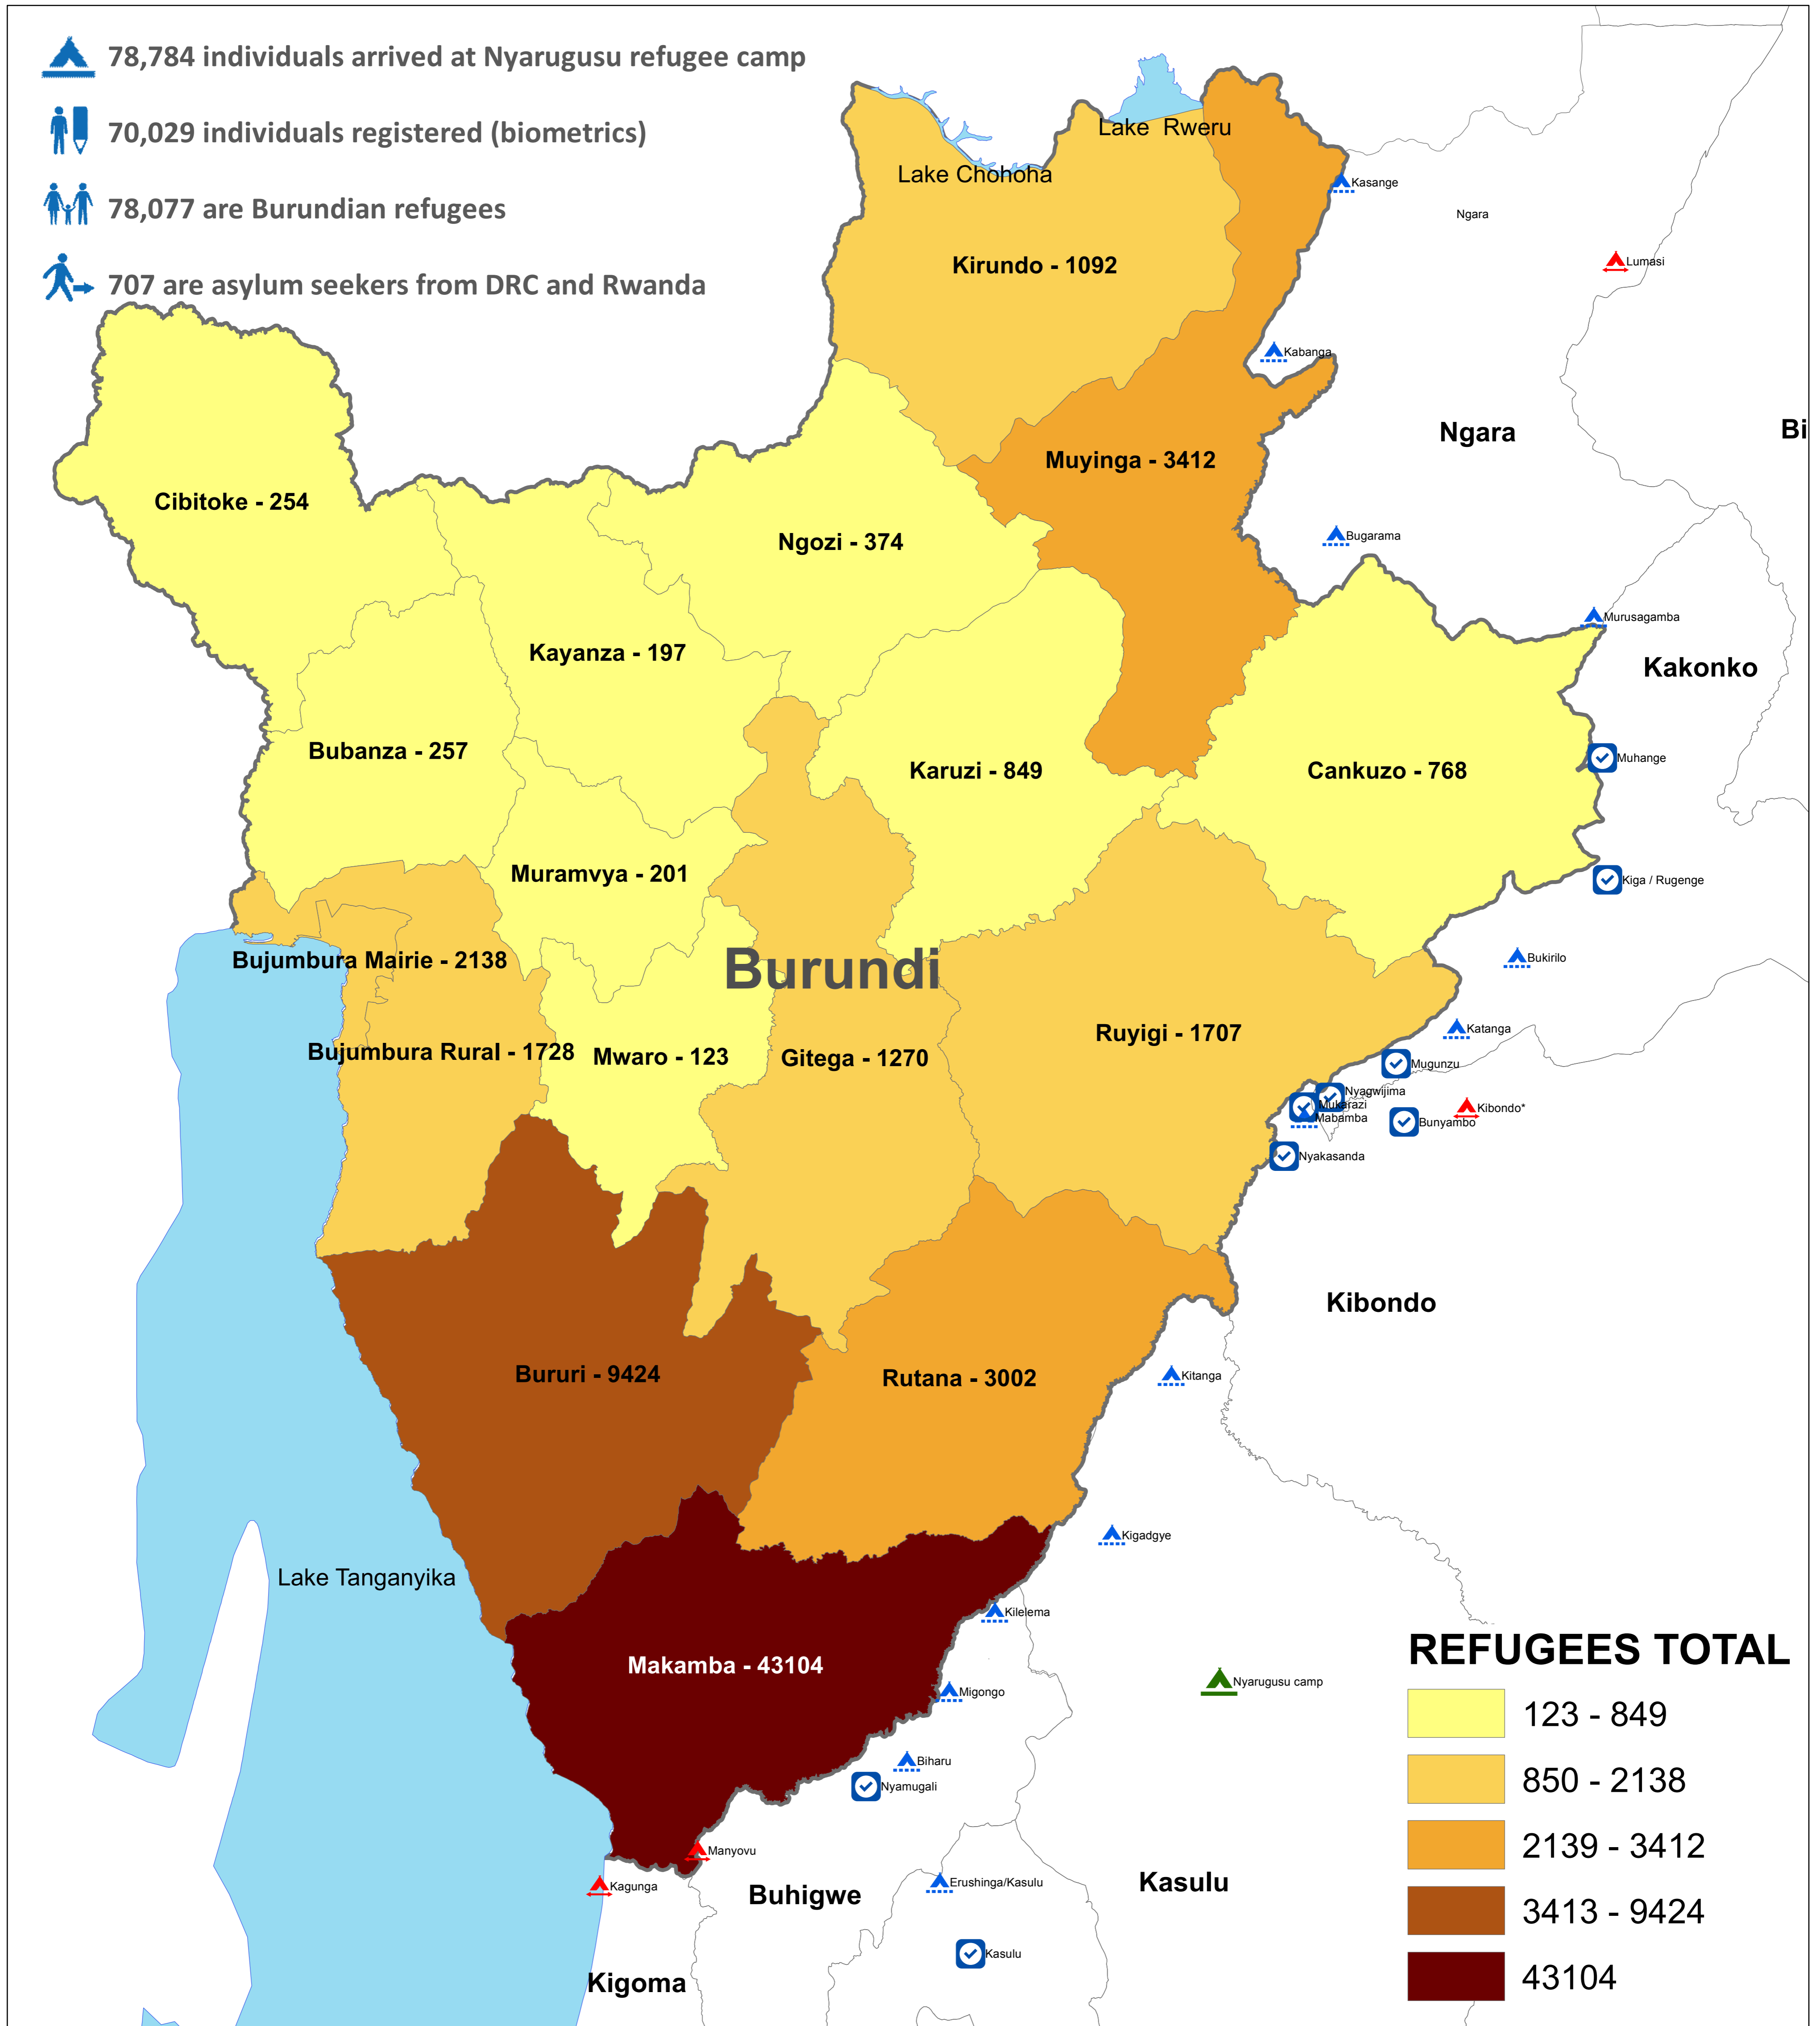

Burundi refugee situation - Tanzania

Places of origin of registered Burundian refugees

As of 17 July 2015

Legend

Locations operational relevance

-  Collection point
-  Collection point (overnight)
-  Reception centre
-  Refugee Camp
-  Lakes
-  Tanzania - Districts
-  Burundi - Provinces

0 5 10 20 30 40 Kilometers

Registration figures refer to II level registration in Nyarugusu camp.

The boundaries, names and designations used on this map do not imply official endorsement of the United Nations. All data used are the best available at the time of map production.

Production date: 08 July 2015

Data Sources:

- Borders and polygons: humanitarianresponse.info
- Other points: UNHCR and IOM

Mapping by UNHCR Tanzania

For Information and updates contact IM officer Tanzania - tanksimo@unhcr.org