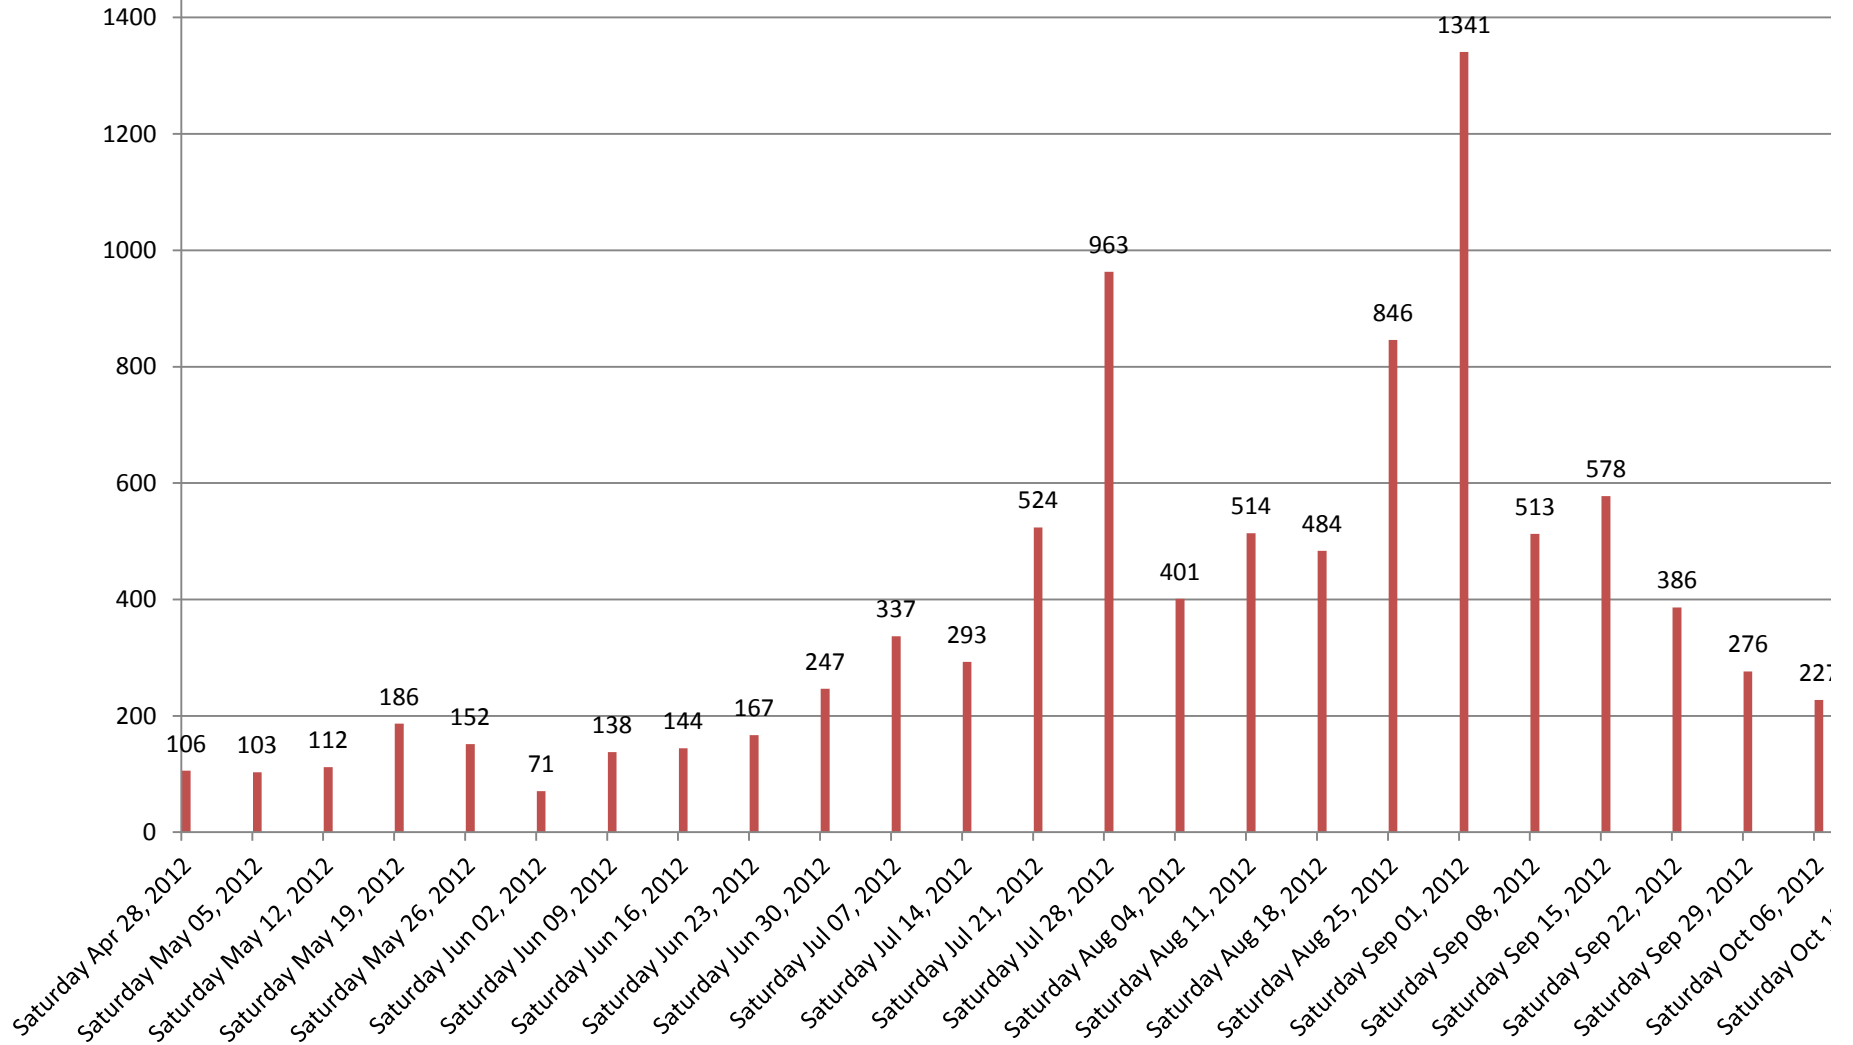

Sunday Sep 23, 2012	4
Monday Sep 24, 2012	171
Tuesday Sep 25, 2012	87
Wednesday Sep 26, 2012	222
Thursday Sep 27, 2012	788
Friday Sep 28, 2012	618
Saturday Sep 29, 2012	43
Sunday Sep 30, 2012	239
Monday Oct 01, 2012	141
Tuesday Oct 02, 2012	185
Wednesday Oct 03, 2012	168
Thursday Oct 04, 2012	219
Friday Oct 05, 2012	316
Saturday Oct 06, 2012	324
Sunday Oct 07, 2012	431
Monday Oct 08, 2012	433
Tuesday Oct 09, 2012	532
Wednesday Oct 10, 2012	254

Average arrivals by week

Data are for weeks ending on stated date