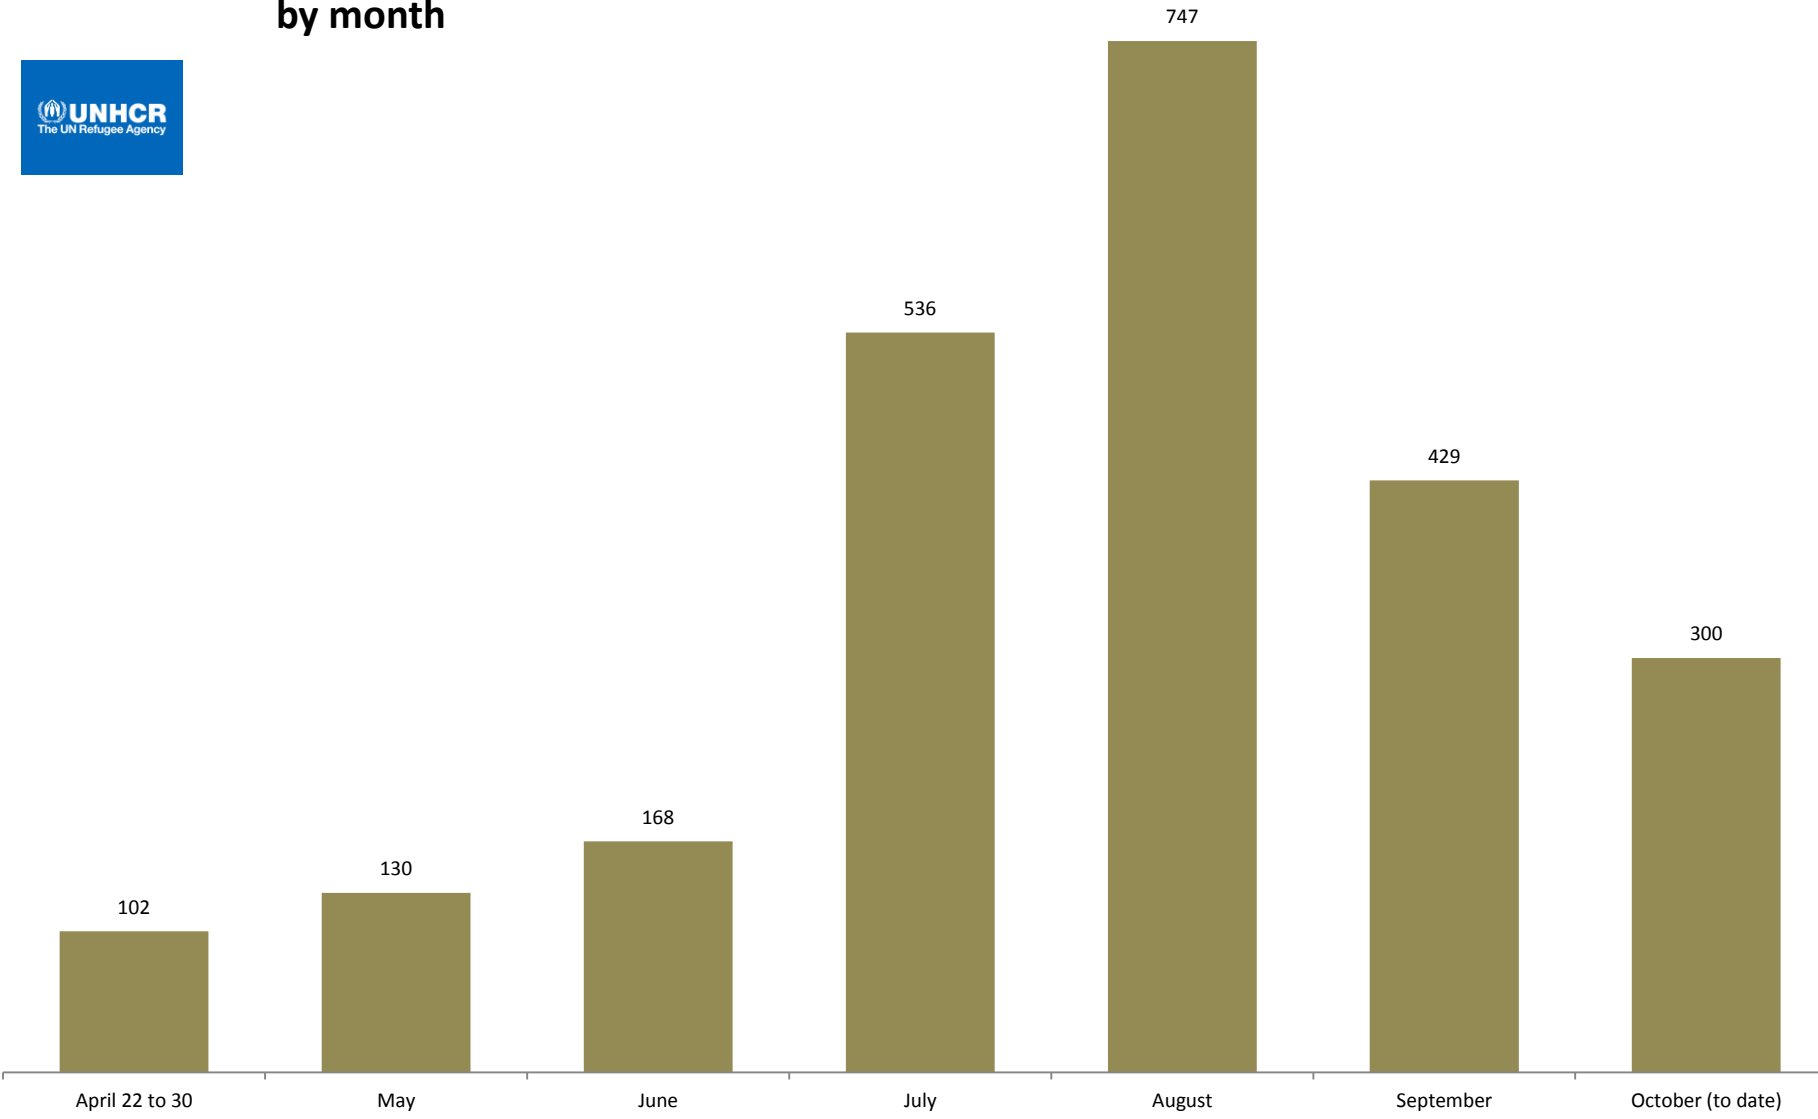

Comparison of nightly arrivals by month