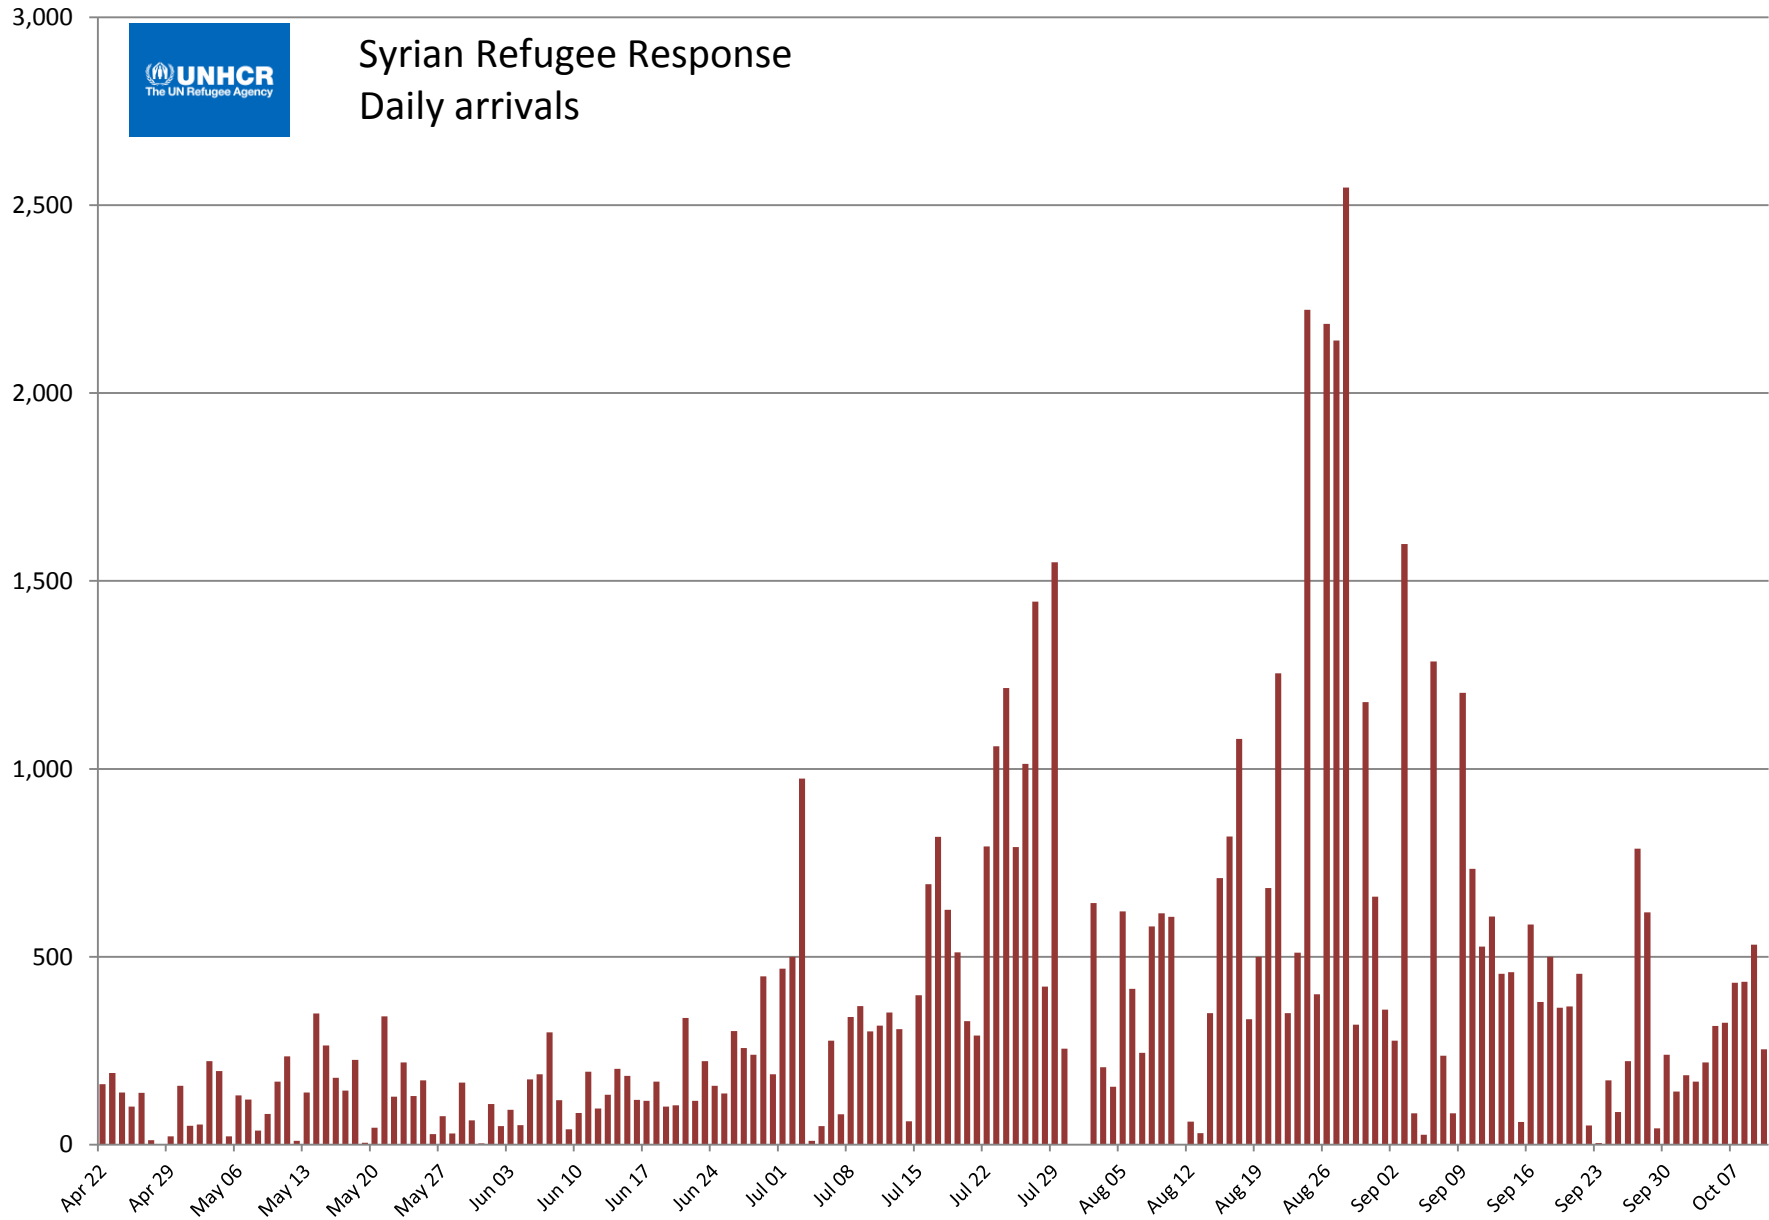

Syrian Refugee Response

Daily arrivals

Date	Arrivals
Monday Jul 30, 2012	255
Tuesday Jul 31, 2012	0
Wednesday Aug 01, 2012	0
Thursday Aug 02, 2012	643
Friday Aug 03, 2012	206
Saturday Aug 04, 2012	154
Sunday Aug 05, 2012	621
Monday Aug 06, 2012	415
Tuesday Aug 07, 2012	244
Wednesday Aug 08, 2012	581
Thursday Aug 09, 2012	616
Friday Aug 10, 2012	606
Sunday Aug 12, 2012	61
Monday Aug 13, 2012	31
Tuesday Aug 14, 2012	350
Wednesday Aug 15, 2012	709
Thursday Aug 16, 2012	820
Friday Aug 17, 2012	1,080
Saturday Aug 18, 2012	334
Sunday Aug 19, 2012	500
Monday Aug 20, 2012	683
Tuesday Aug 21, 2012	1,254
Wednesday Aug 22, 2012	350
Thursday Aug 23, 2012	511
Friday Aug 24, 2012	2,222
Saturday Aug 25, 2012	400
Sunday Aug 26, 2012	2,184
Monday Aug 27, 2012	2,140
Tuesday Aug 28, 2012	2,547
Wednesday Aug 29, 2012	319
Thursday Aug 30, 2012	1,178
Friday Aug 31, 2012	660
Saturday Sep 01, 2012	359
Sunday Sep 02, 2012	277
Monday Sep 03, 2012	1,598
Tuesday Sep 04, 2012	83
Wednesday Sep 05, 2012	26
Thursday Sep 06, 2012	1,286
Friday Sep 07, 2012	237
Saturday Sep 08, 2012	83
Sunday Sep 09, 2012	1,202
Monday Sep 10, 2012	734
Tuesday Sep 11, 2012	527
Wednesday Sep 12, 2012	607
Thursday Sep 13, 2012	455
Friday Sep 14, 2012	459
Saturday Sep 15, 2012	60
Sunday Sep 16, 2012	586
Monday Sep 17, 2012	380
Tuesday Sep 18, 2012	500
Wednesday Sep 19, 2012	364
Thursday Sep 20, 2012	368
Friday Sep 21, 2012	455
Saturday Sep 22, 2012	51

Sunday Sep 23, 2012	4
Monday Sep 24, 2012	171
Tuesday Sep 25, 2012	87
Wednesday Sep 26, 2012	222
Thursday Sep 27, 2012	788
Friday Sep 28, 2012	618
Saturday Sep 29, 2012	43
Sunday Sep 30, 2012	239
Monday Oct 01, 2012	141
Tuesday Oct 02, 2012	185
Wednesday Oct 03, 2012	168
Thursday Oct 04, 2012	219
Friday Oct 05, 2012	316
Saturday Oct 06, 2012	324
Sunday Oct 07, 2012	431
Monday Oct 08, 2012	433
Tuesday Oct 09, 2012	532
Wednesday Oct 10, 2012	254