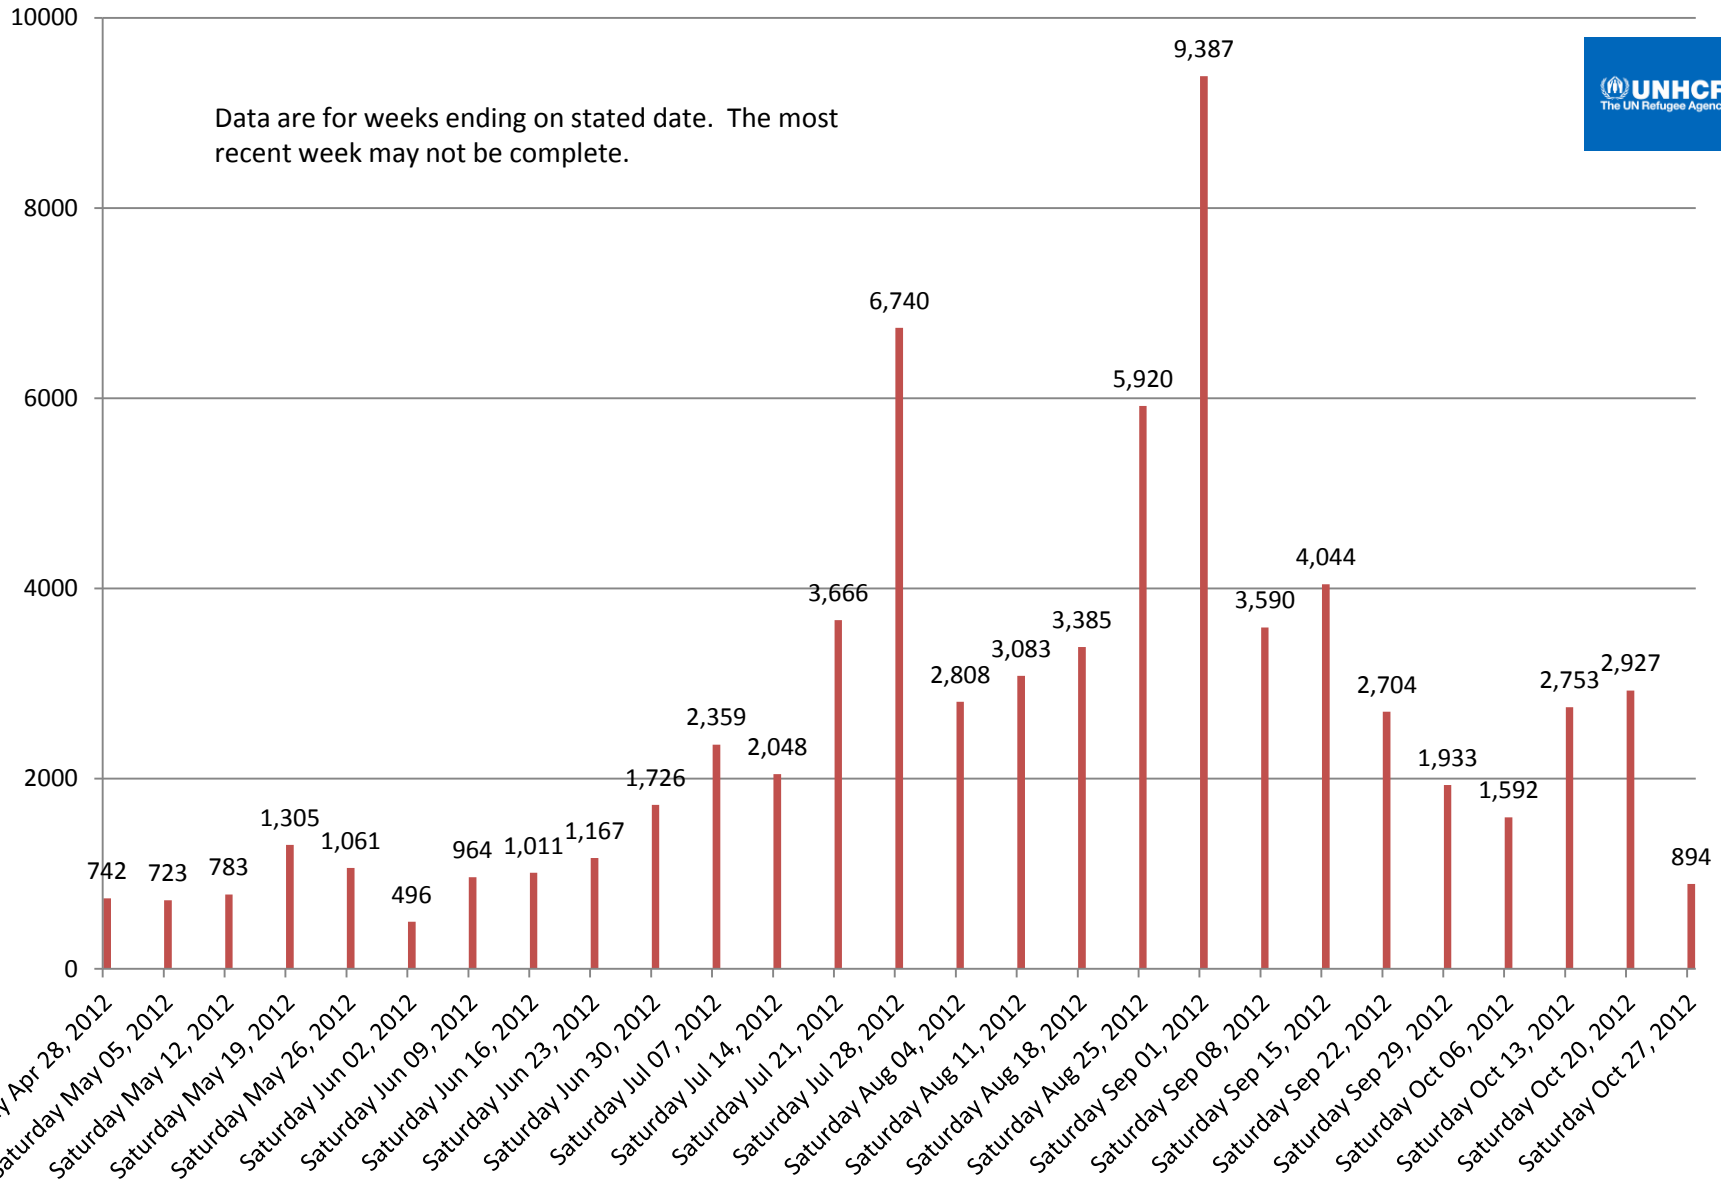

Syrian Refugee Response Daily arrivals

Weekly arrivals

Monthly arrivals.

Comparison of weeknight arrivals rates (since April 22)