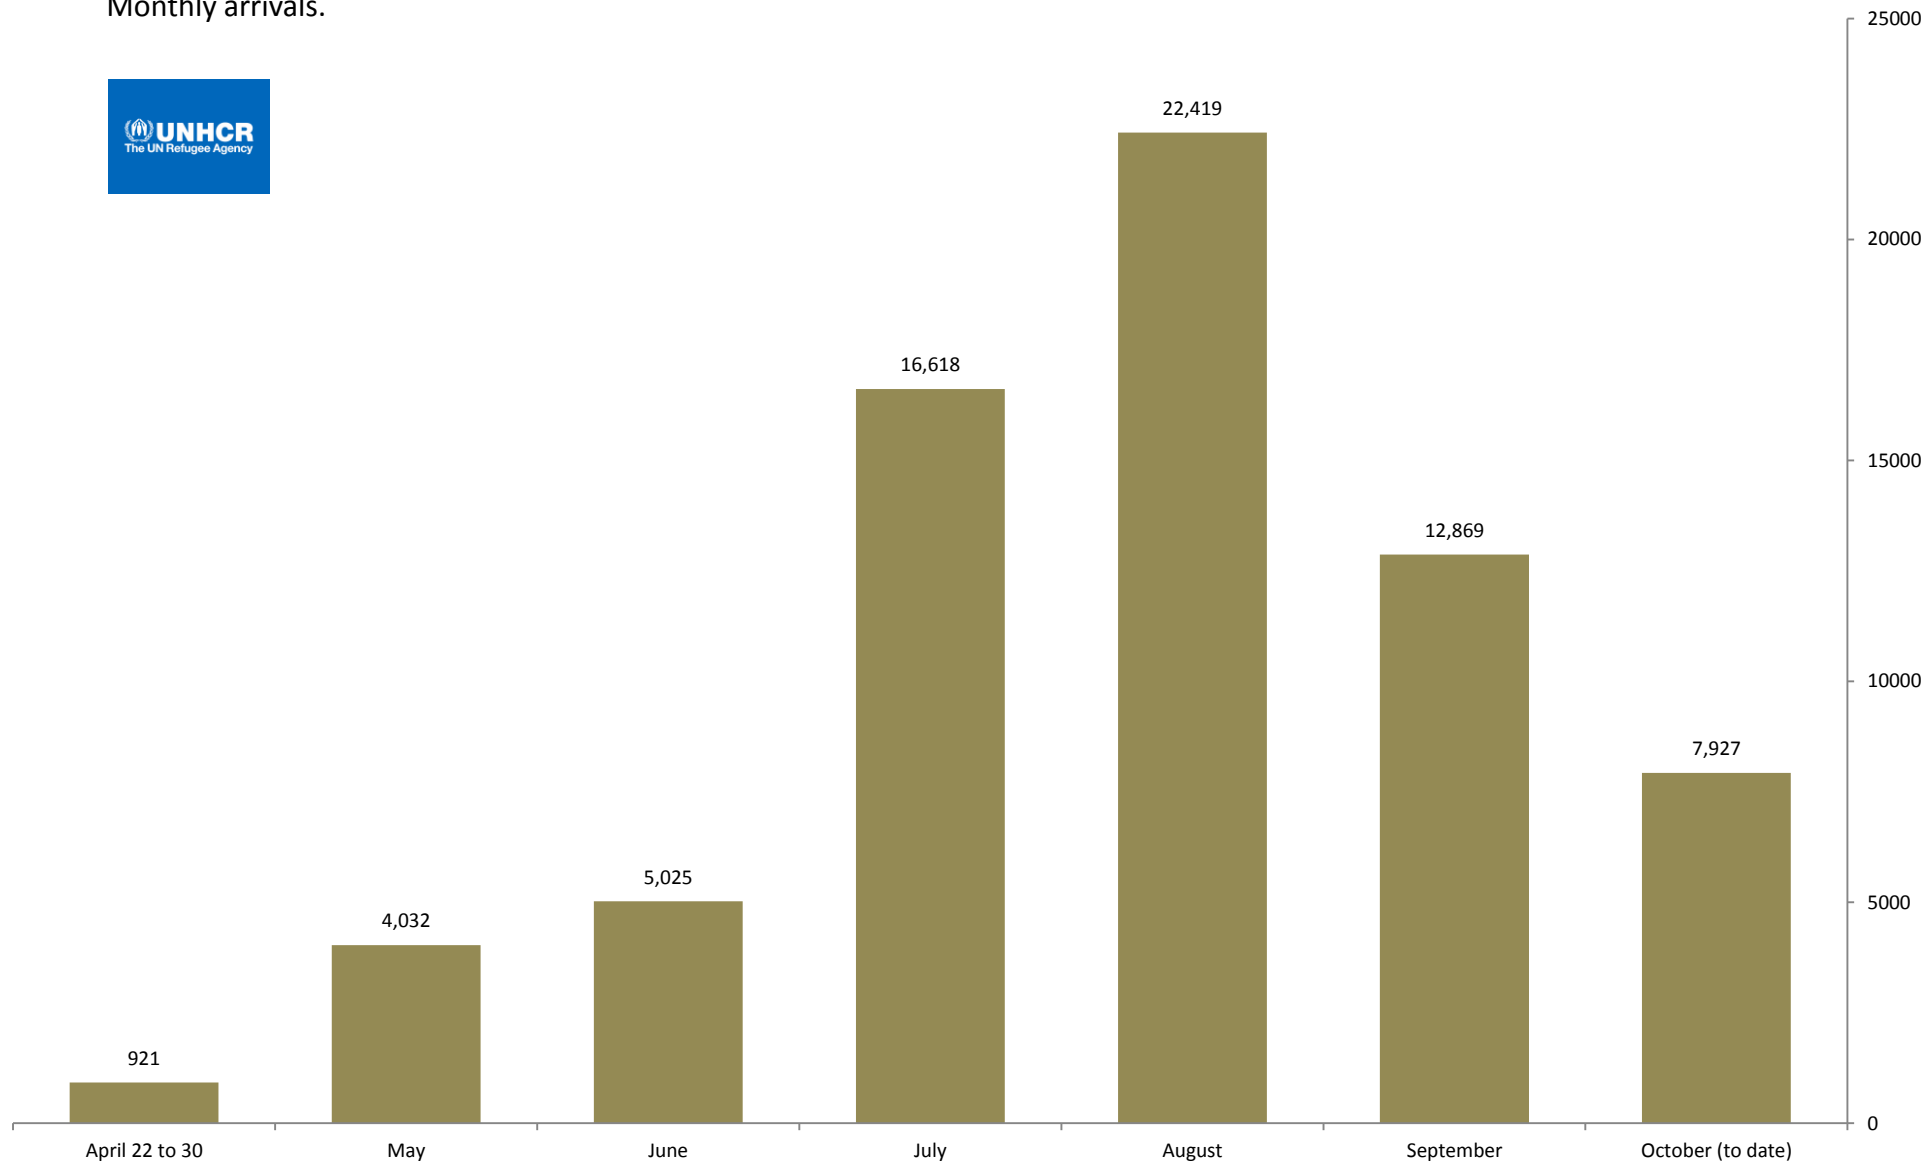

Syrian Refugee Response Daily arrivals

Weekly arrivals

Monthly arrivals.

Comparison of weeknight arrivals rates (since April 22)