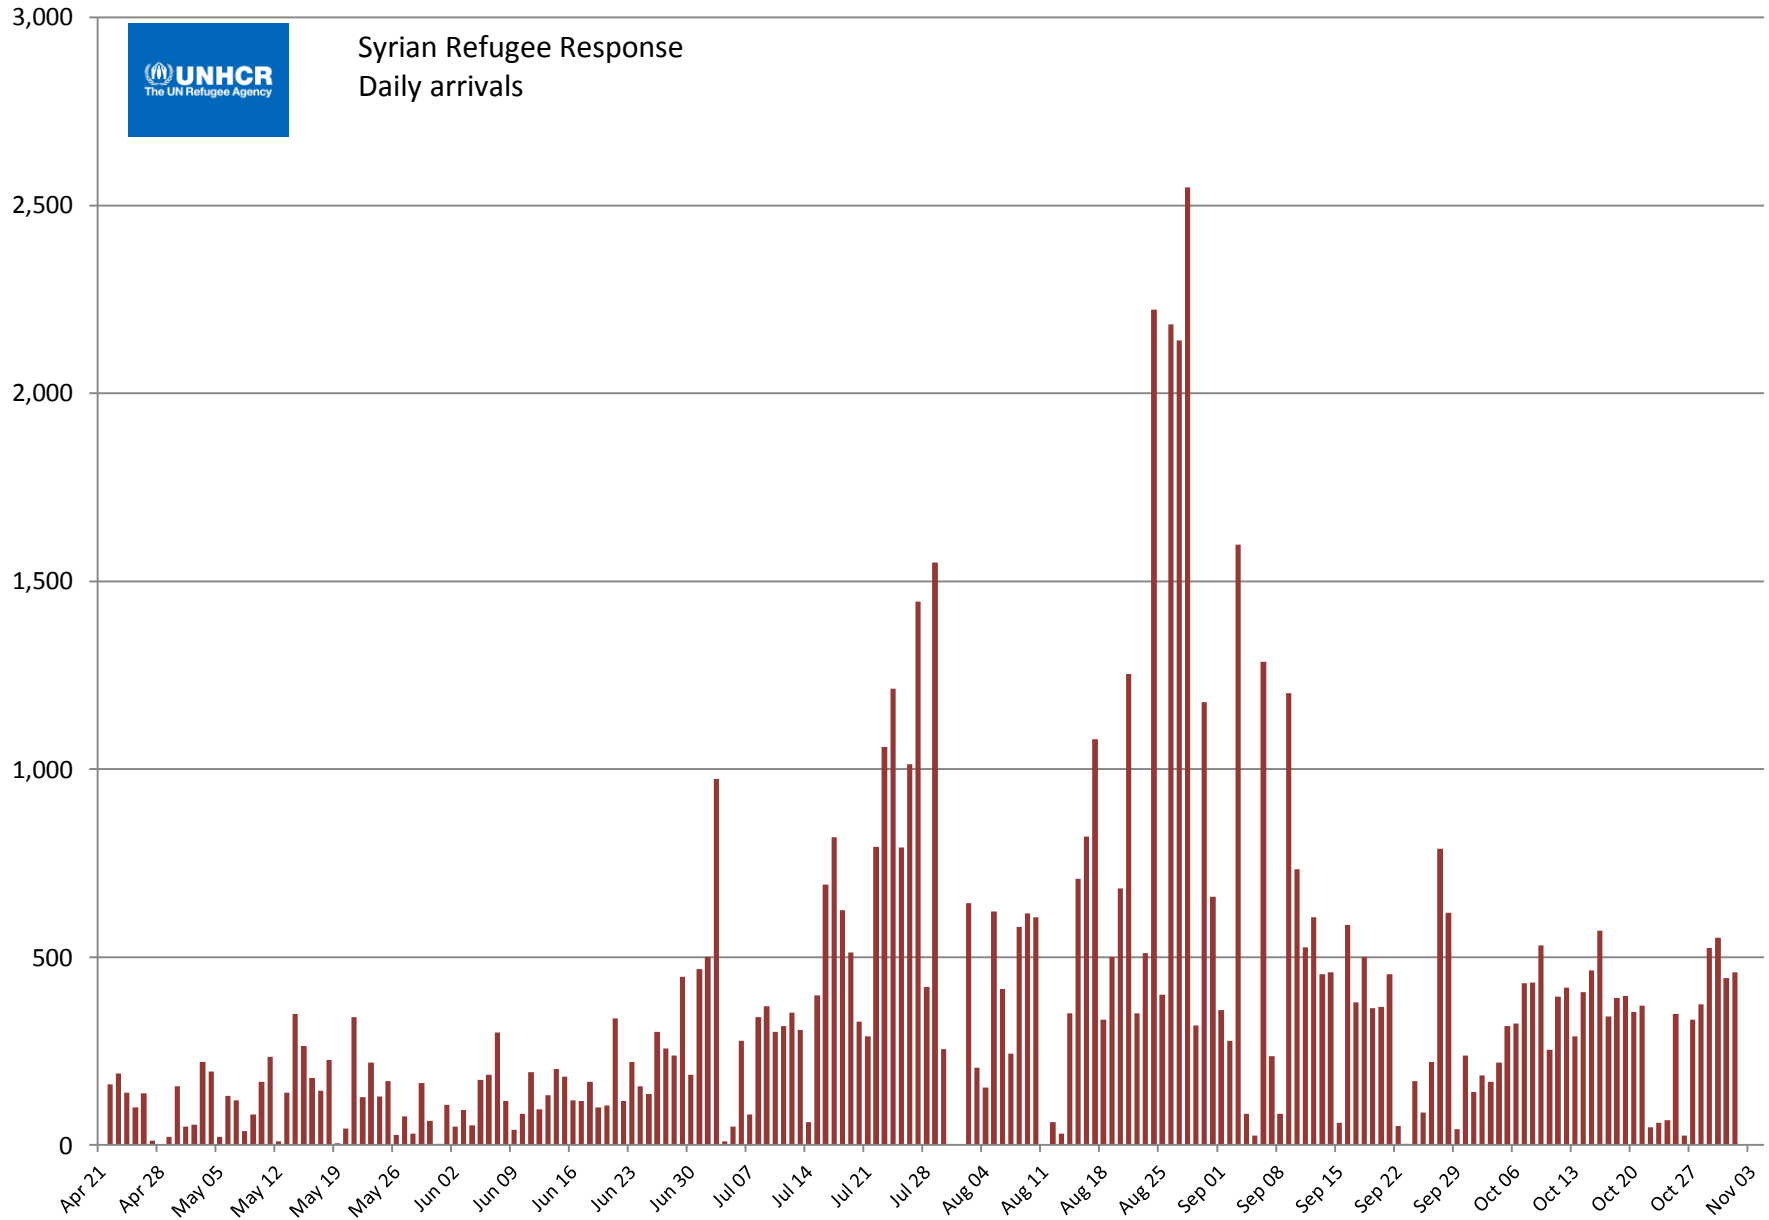

Syrian Refugee Response

Daily arrivals

Monthly arrivals.

Weekly arrivals

Data are for weeks ending on stated date. The most recent week may not be complete.

Comparison of weeknight arrivals rates (since April 22)