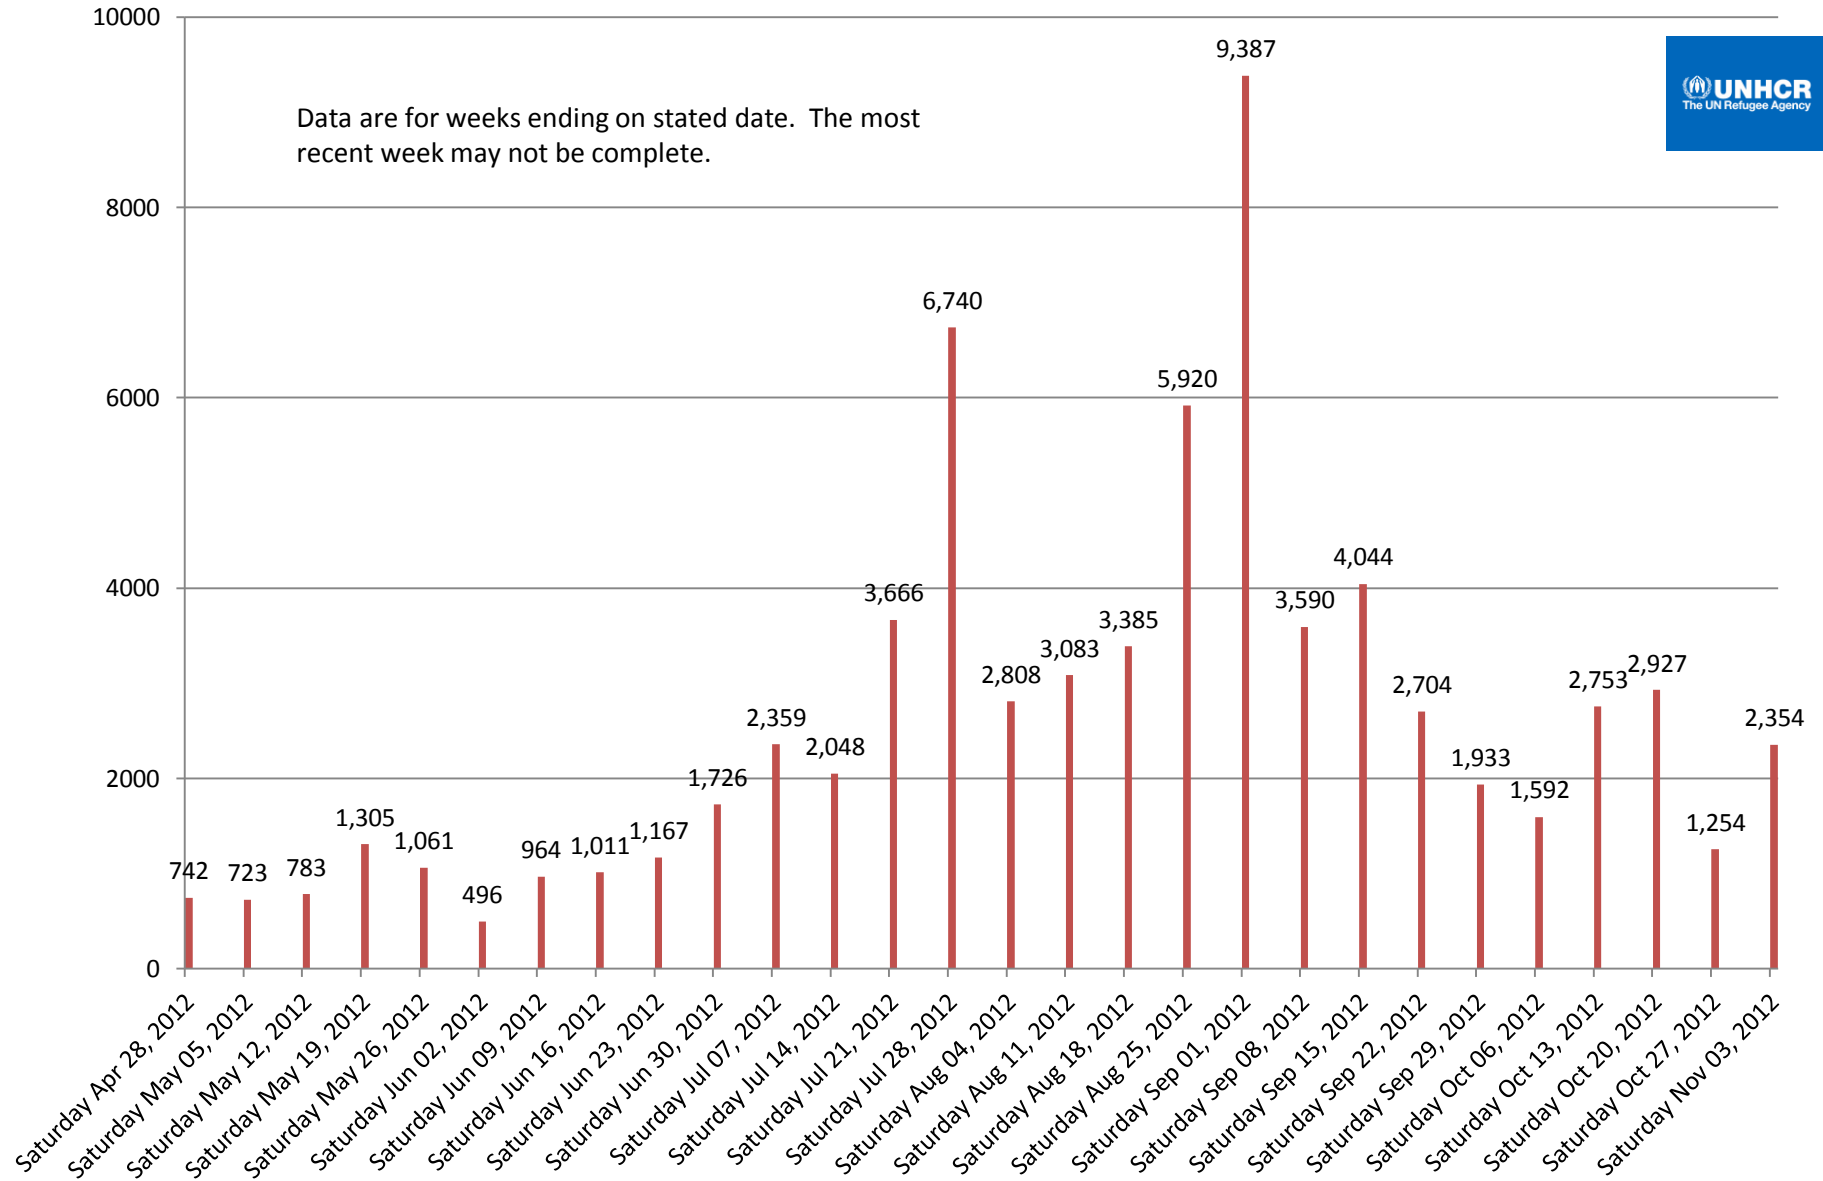

Syrian Refugee Response

Daily arrivals

Monthly arrivals.

Weekly arrivals

Data are for weeks ending on stated date. The most recent week may not be complete.

Comparison of weeknight arrivals rates (since April 22)