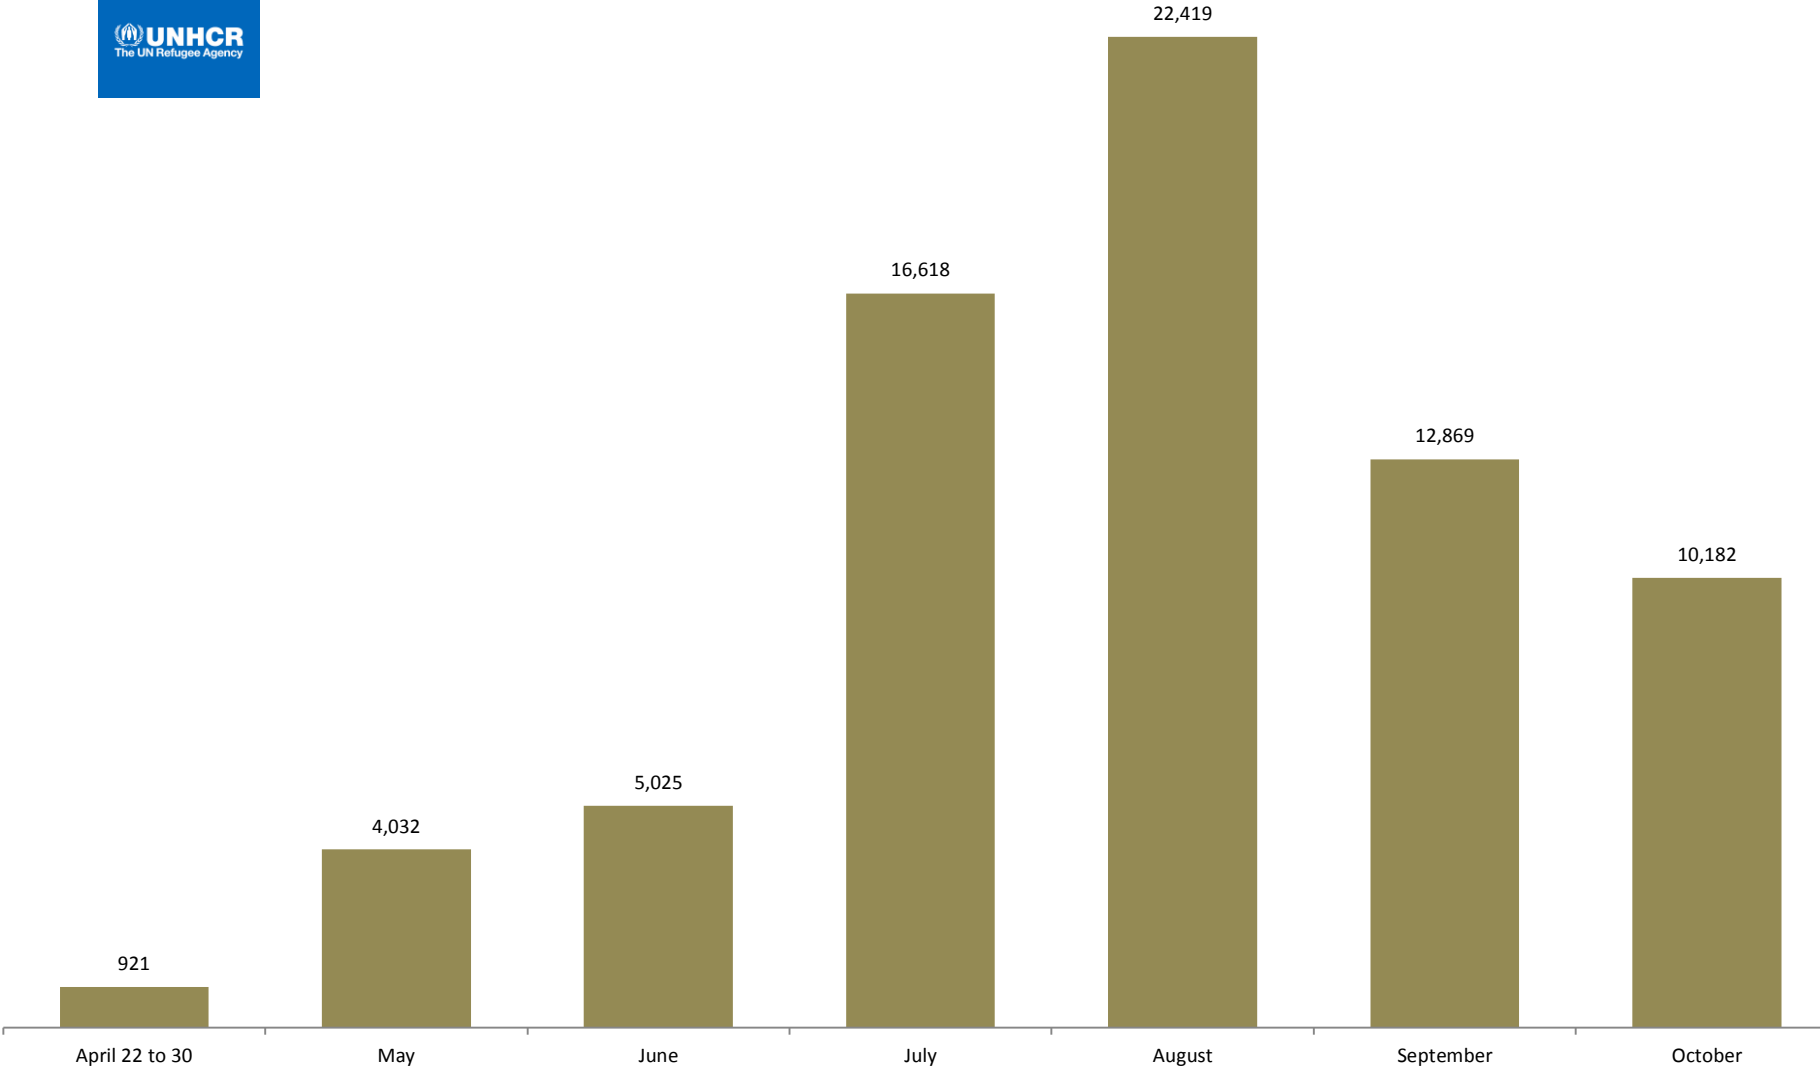

Syrian Refugee Response

Daily arrivals

Monthly arrivals.

Weekly arrivals

Data are for weeks ending on stated date. The most recent week may not be complete.

Comparison of weeknight arrivals rates (since April 22)