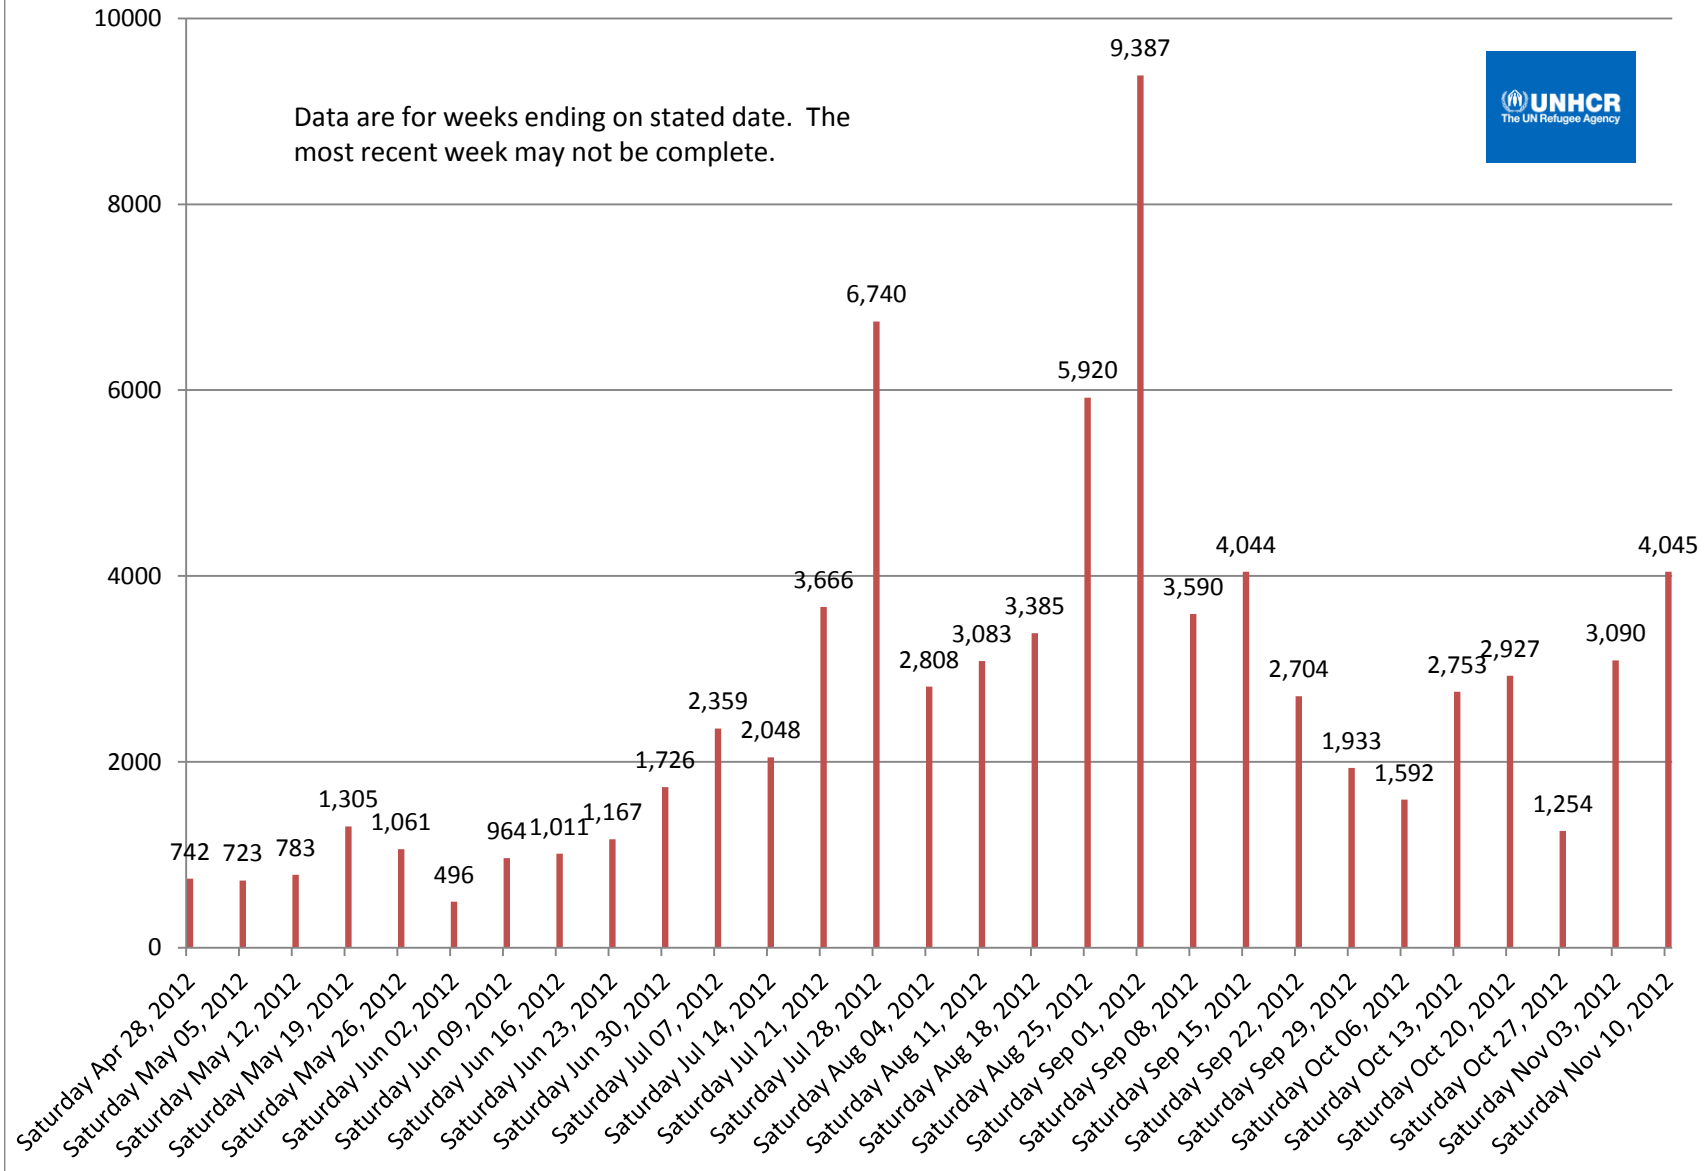

# Syrian Refugee Response Daily arrivals

## Monthly arrivals

### Weekly arrivals

Data are for weeks ending on stated date. The most recent week may not be complete.