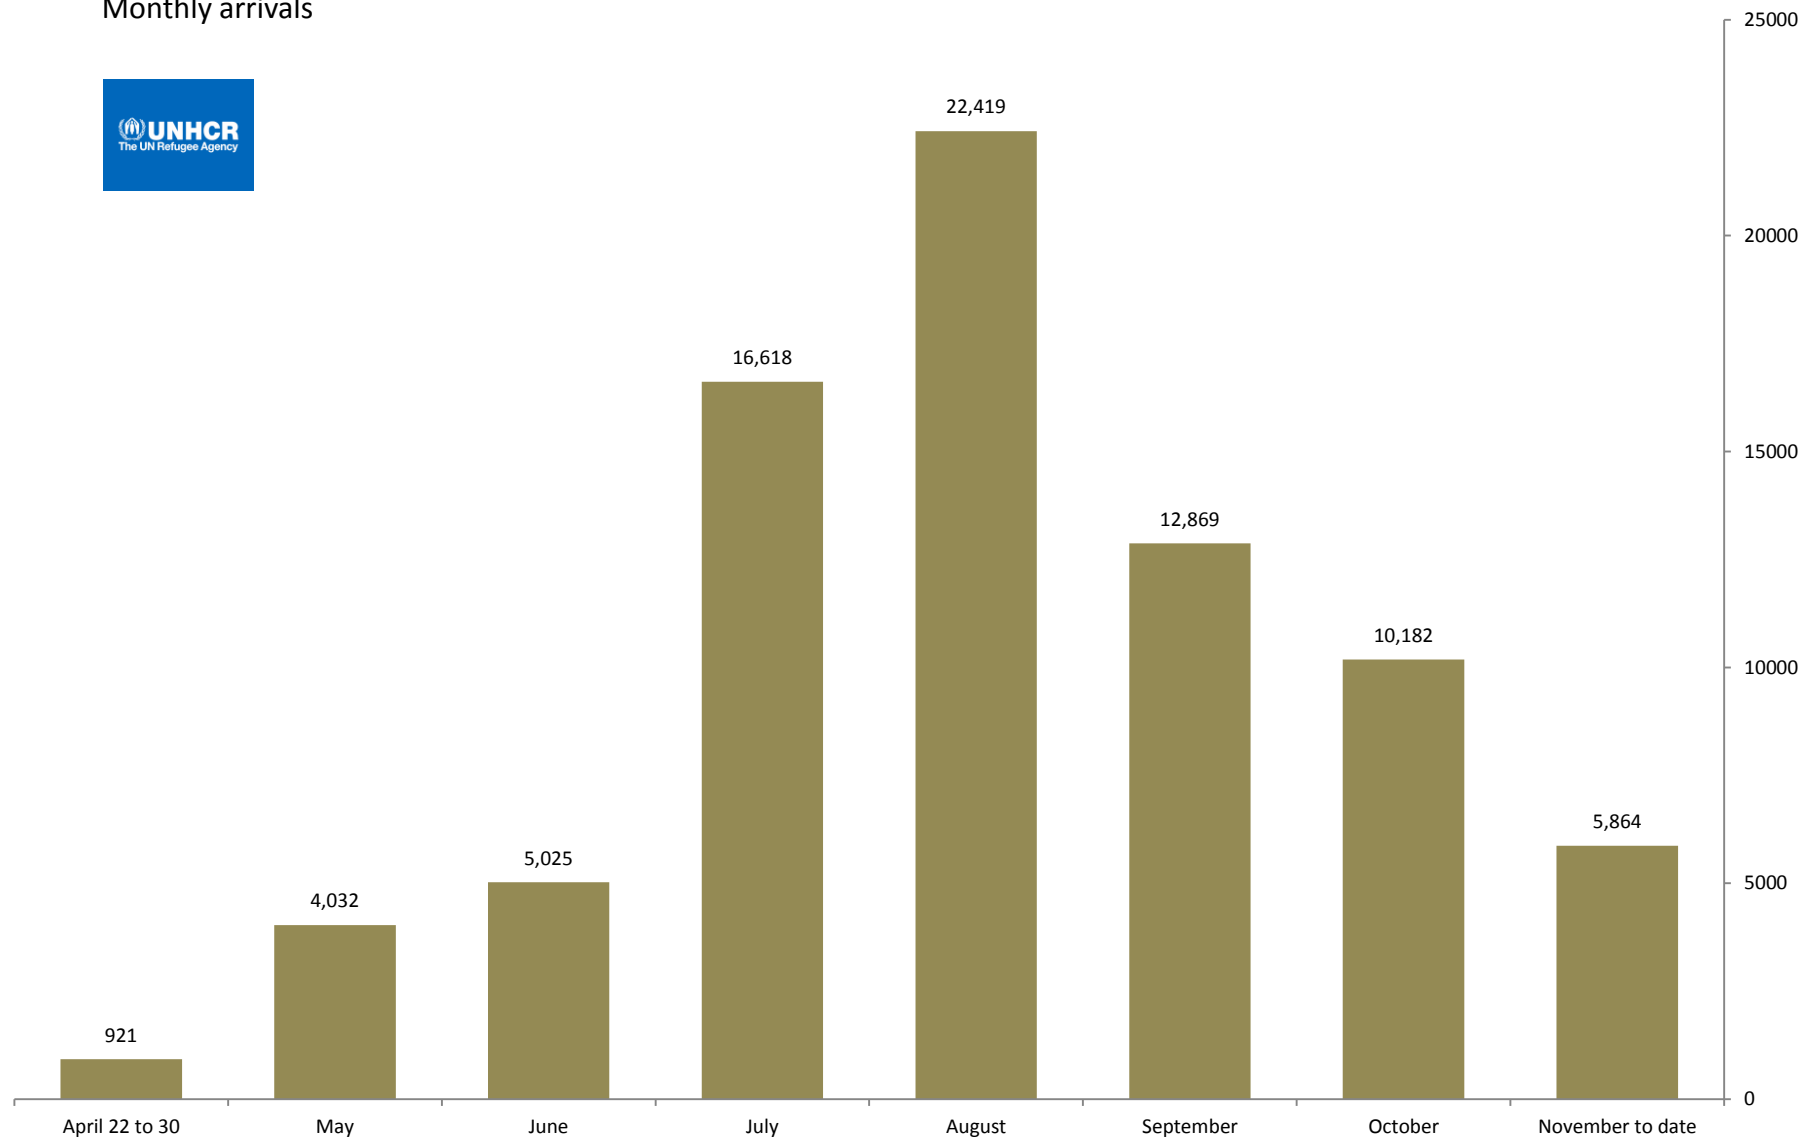

# Syrian Refugee Response Daily arrivals

## Monthly arrivals

### Weekly arrivals

Data are for weeks ending on stated date. The most recent week may not be complete.