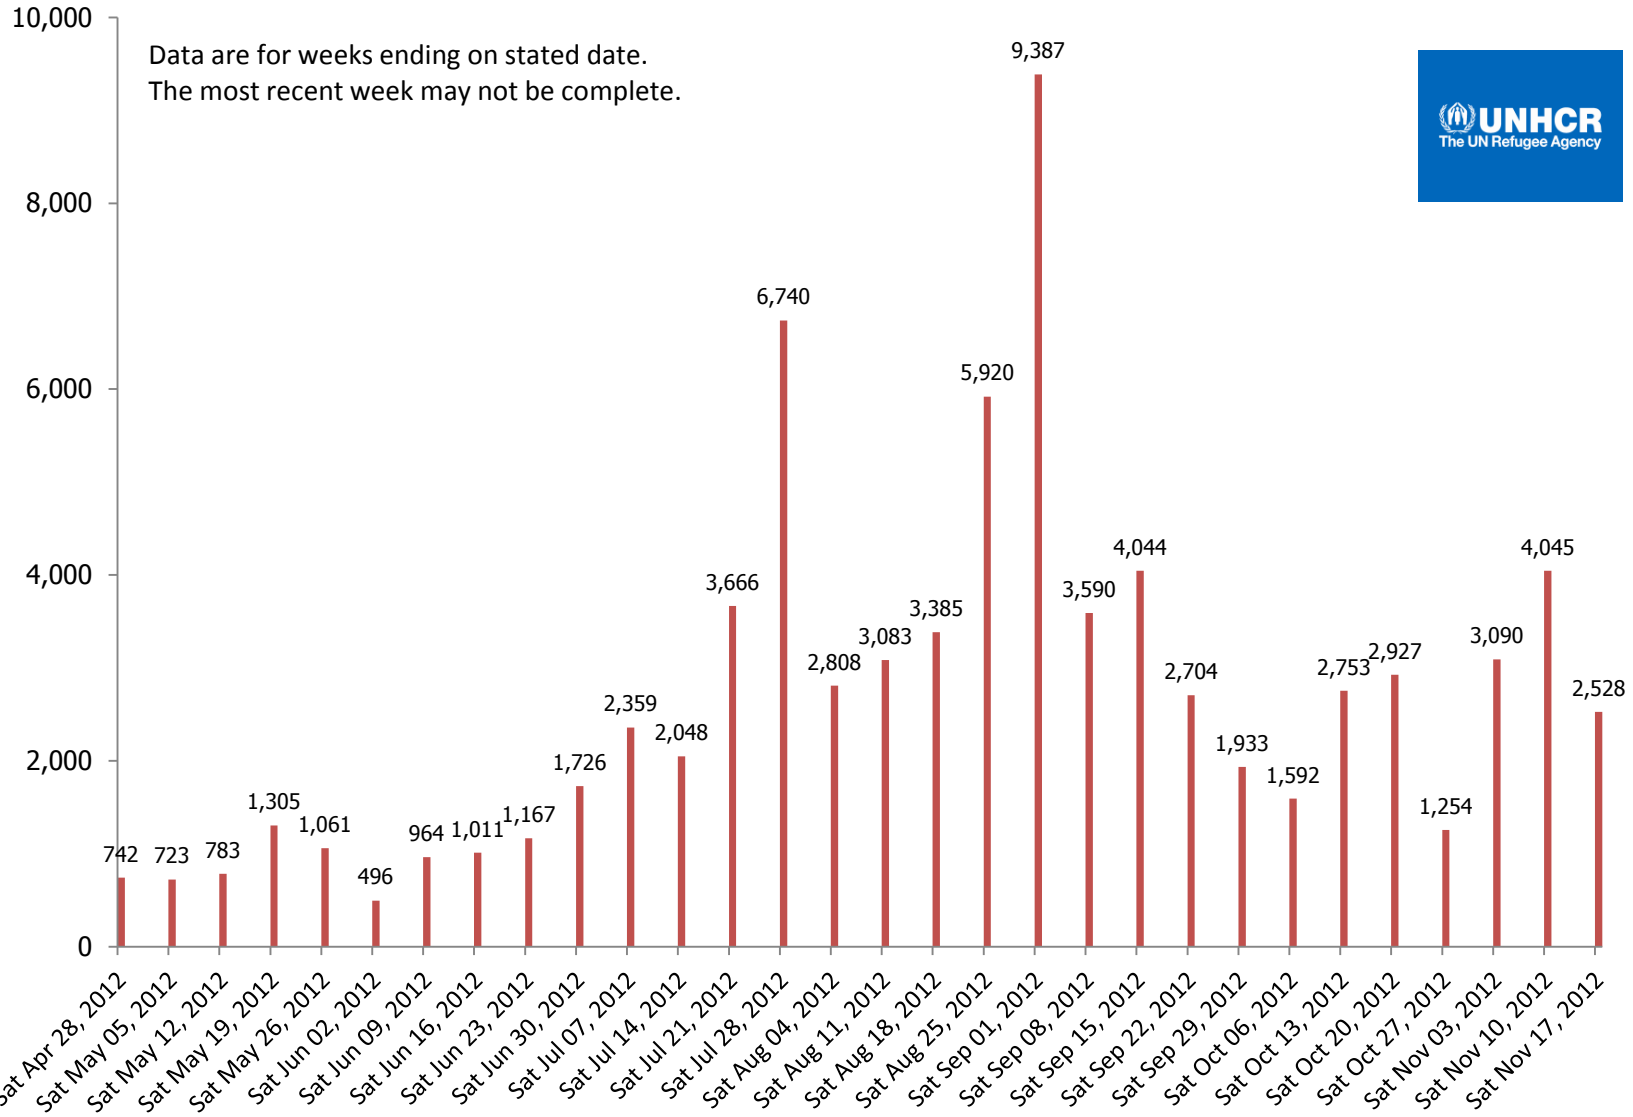

Syrian Refugee Response

Daily arrivals

Monthly arrivals

Weekly arrivals

Comparison of weeknight arrivals rates (since April 22)