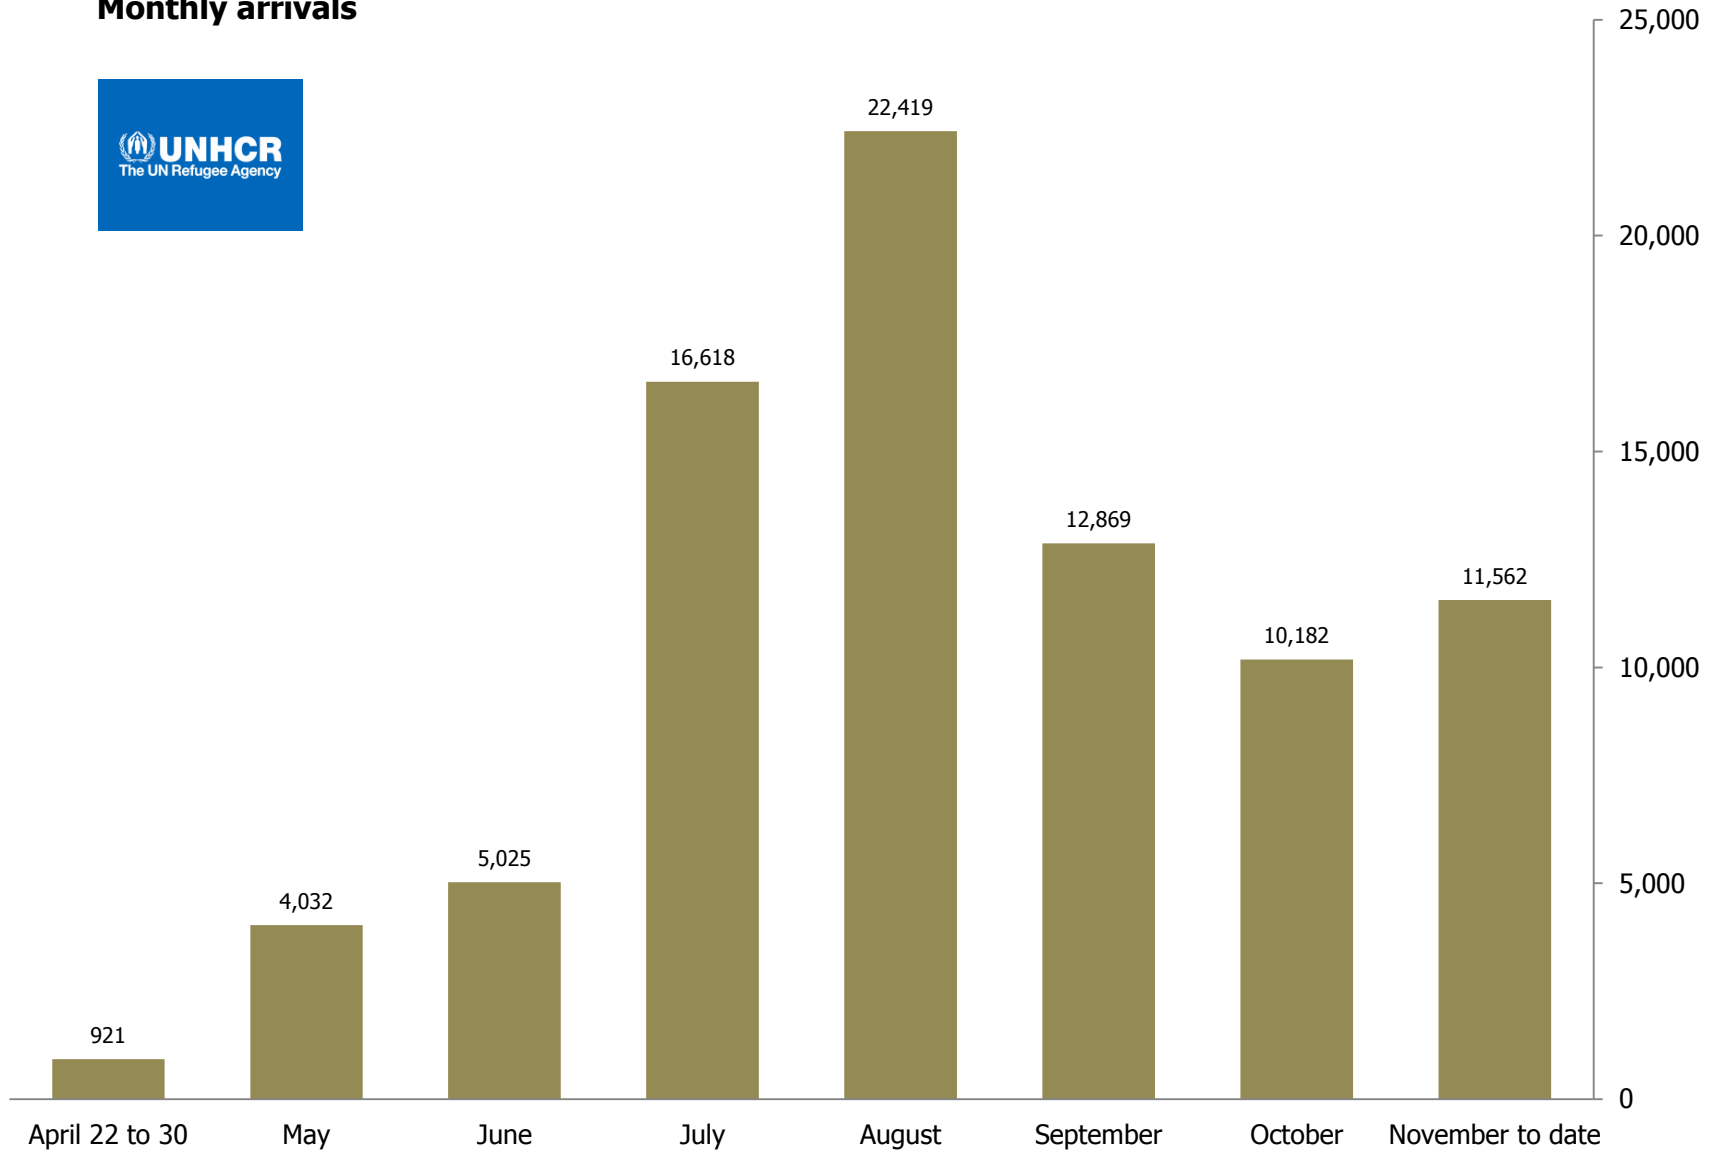

# Syrian Refugee Response Daily arrivals

## Monthly arrivals

## Weekly arrivals

Data are for weeks ending on stated date.  
The most recent week may not be complete.