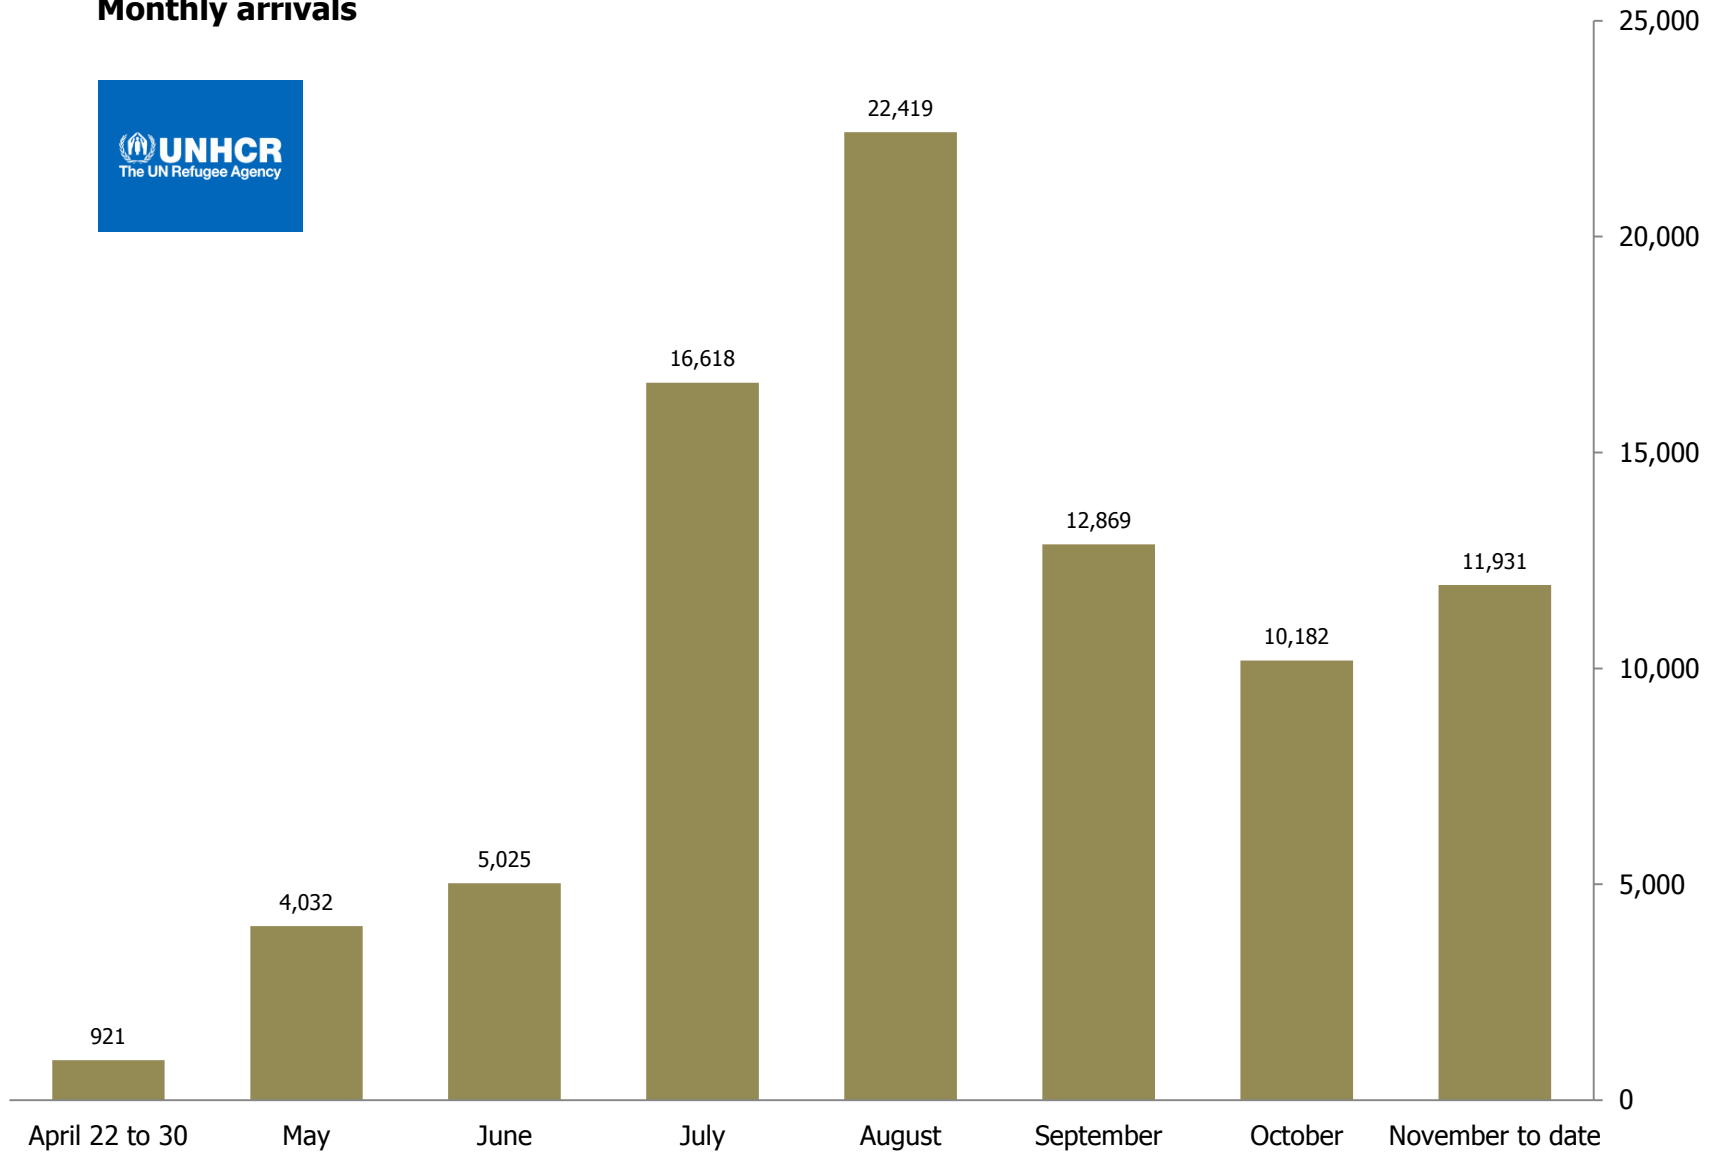

Syrian Refugee Response Daily arrivals

Monthly arrivals

Weekly arrivals

Data are for weeks ending on stated date.
The most recent week may not be complete.