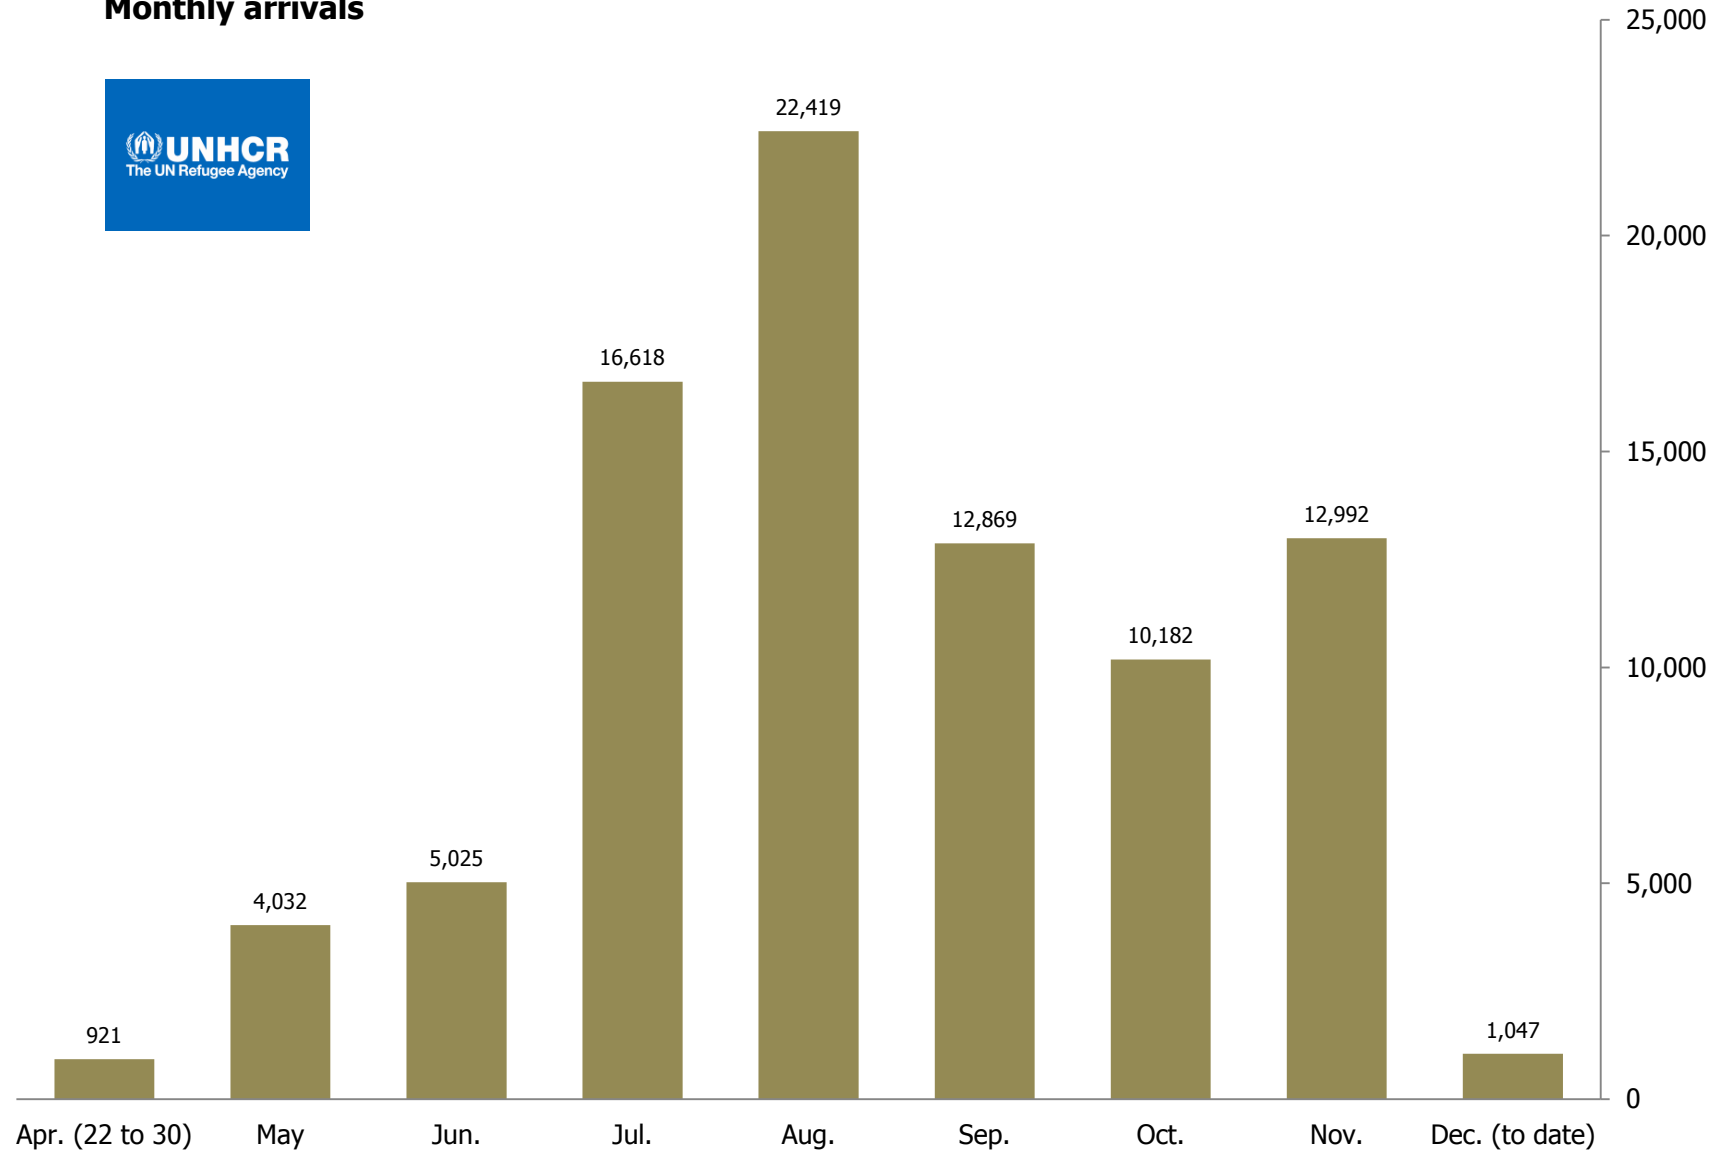

# Syrian Refugee Response Daily arrivals

## Monthly arrivals

## Weekly arrivals

Data are for weeks ending on stated date.  
The most recent week may not be complete.