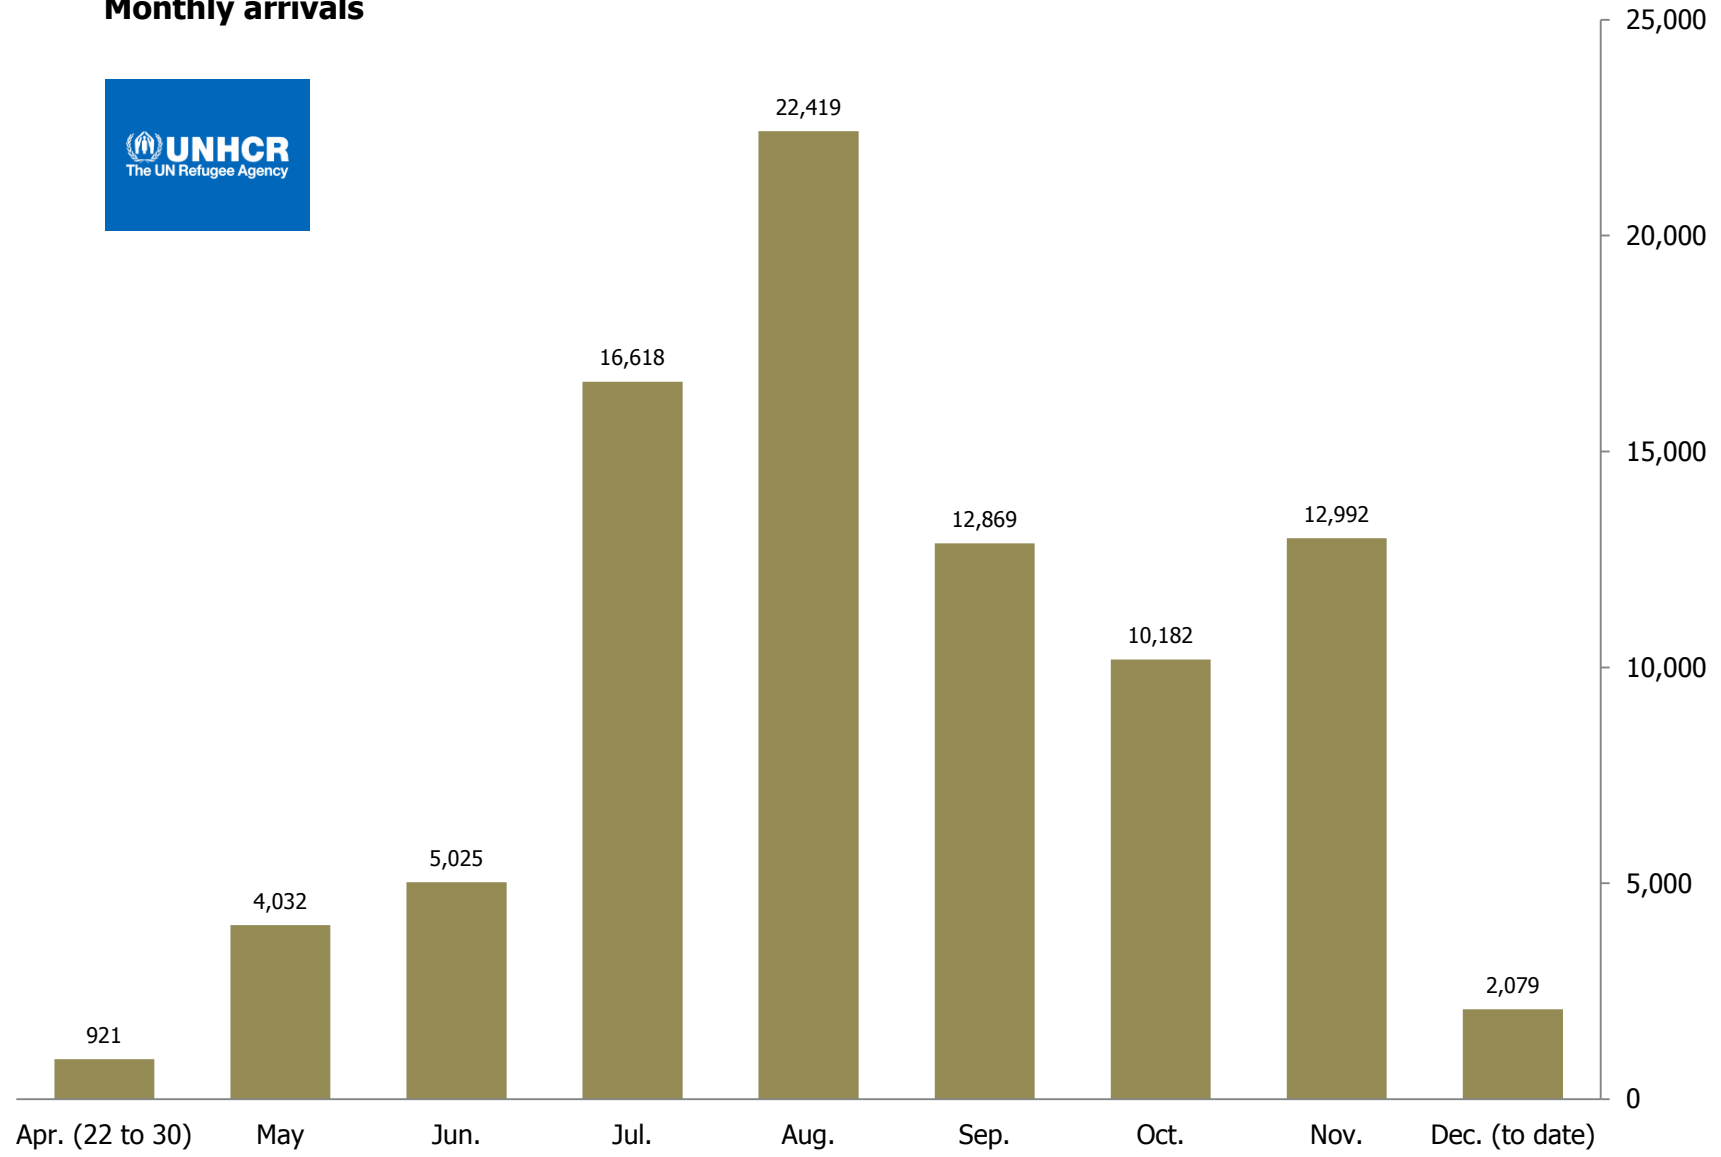

# Syrian Refugee Response Daily arrivals

## Monthly arrivals

## Weekly arrivals

Data are for weeks ending on stated date.  
The most recent week may not be complete.