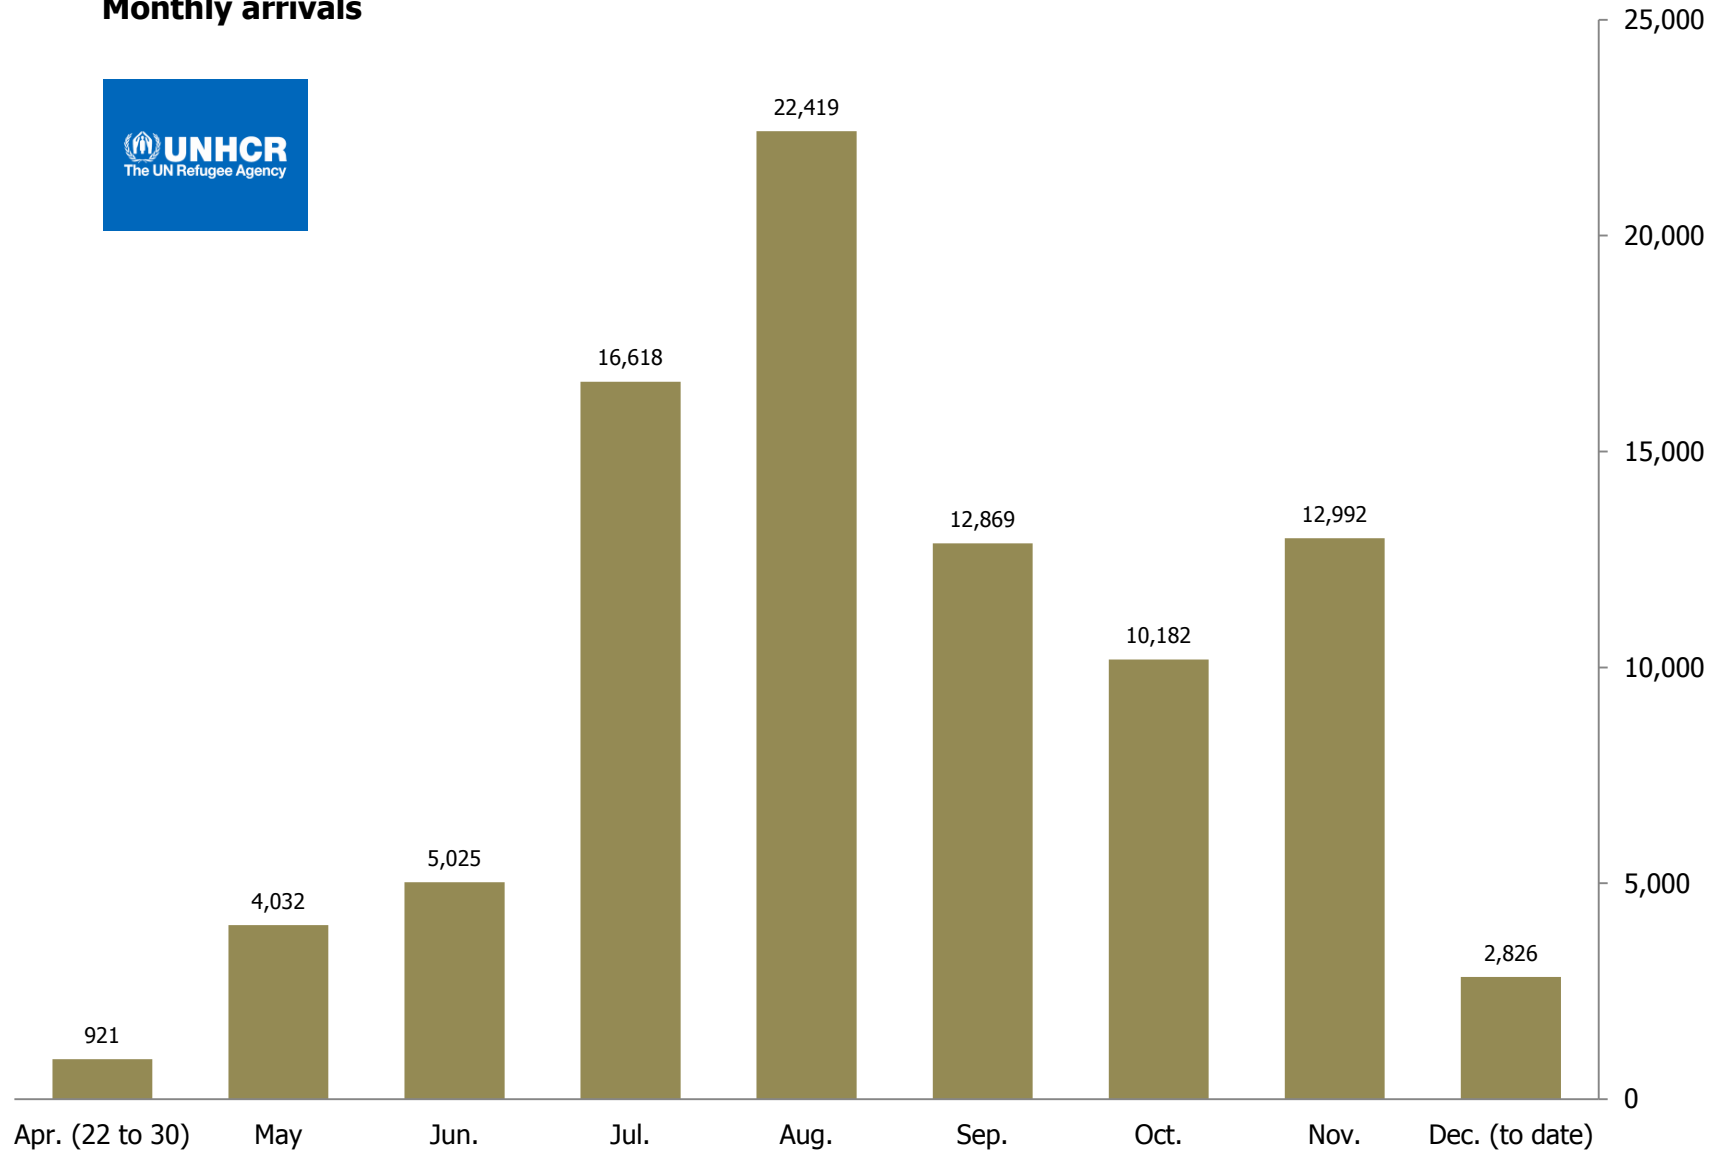

# Syrian Refugee Response Daily arrivals

## Monthly arrivals

## Weekly arrivals

Data are for weeks ending on stated date.  
The most recent week may not be complete.