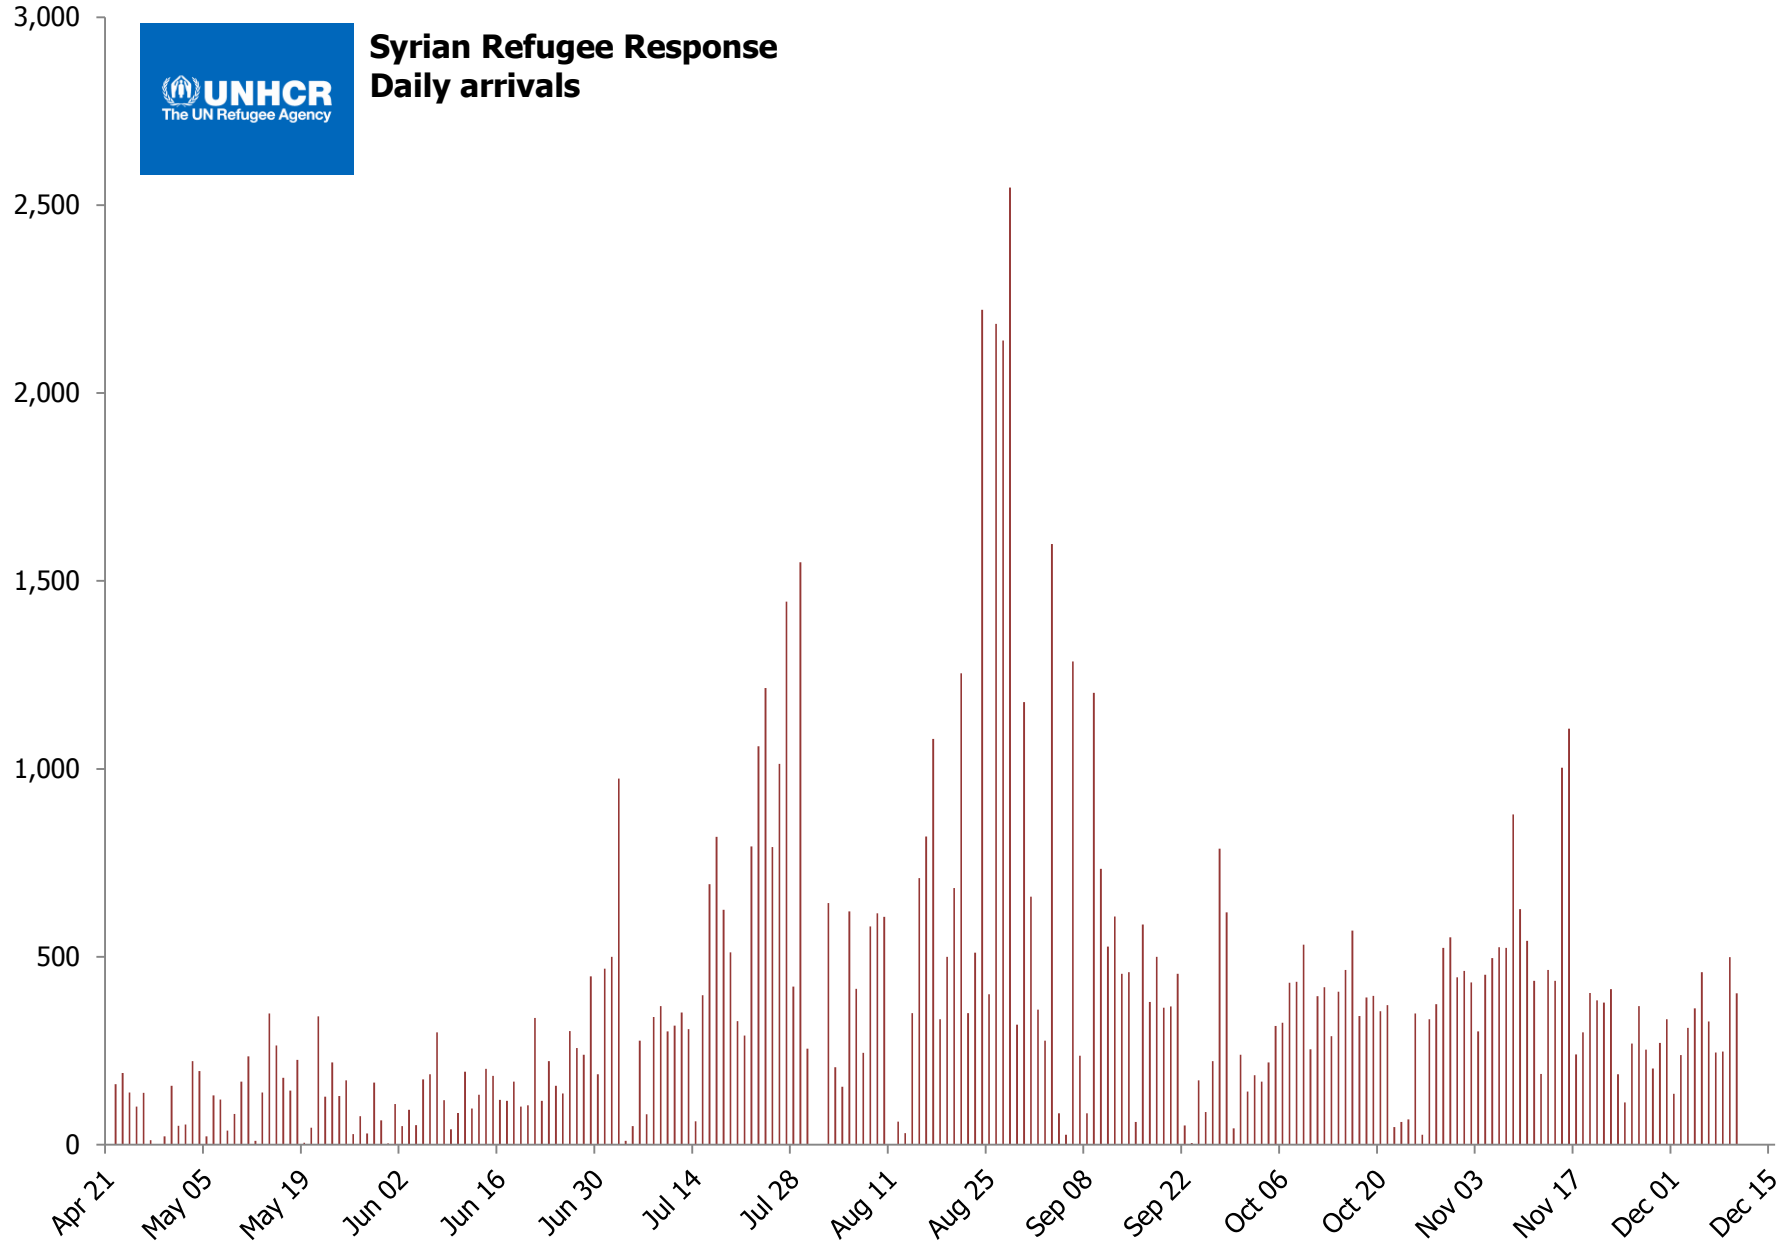

Syrian Refugee Response Daily arrivals

Monthly arrivals

Weekly arrivals

Data are for weeks ending on stated date.
The most recent week may not be complete.