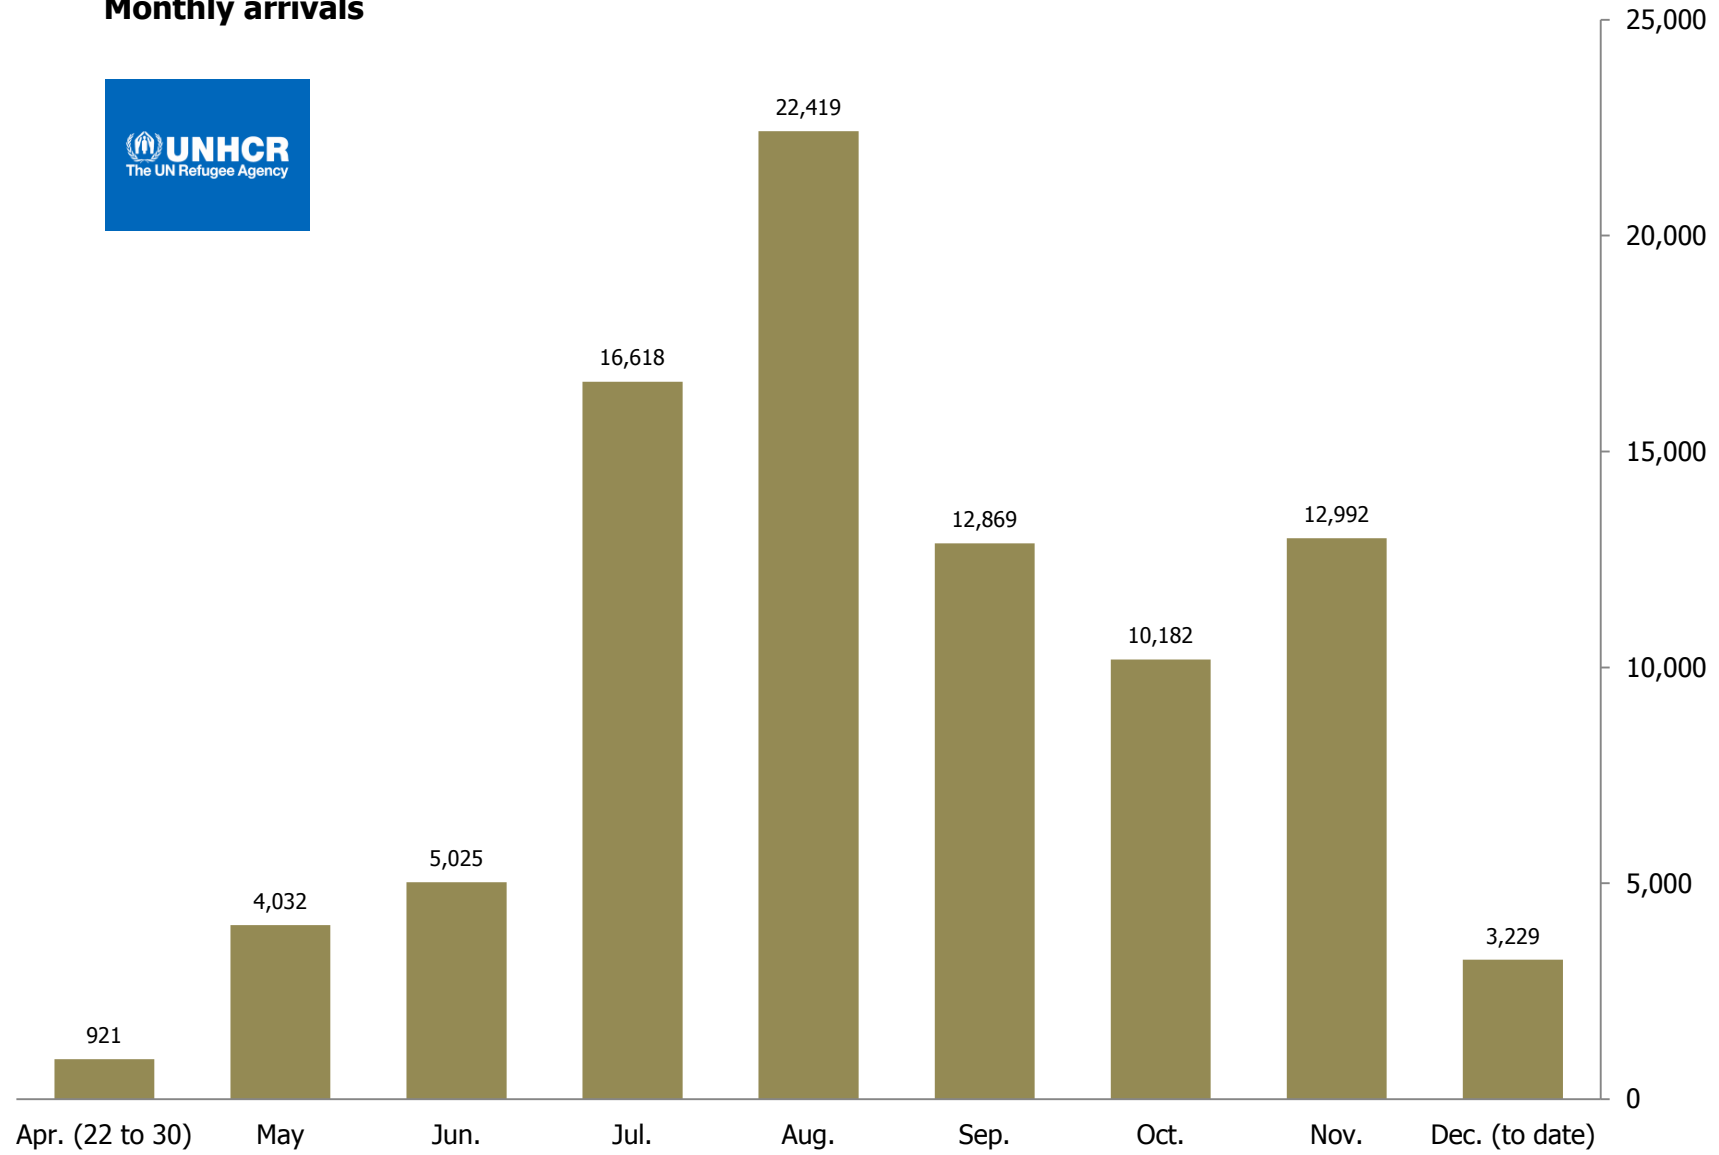

Syrian Refugee Response Daily arrivals

Monthly arrivals

Weekly arrivals

Data are for weeks ending on stated date.
The most recent week may not be complete.