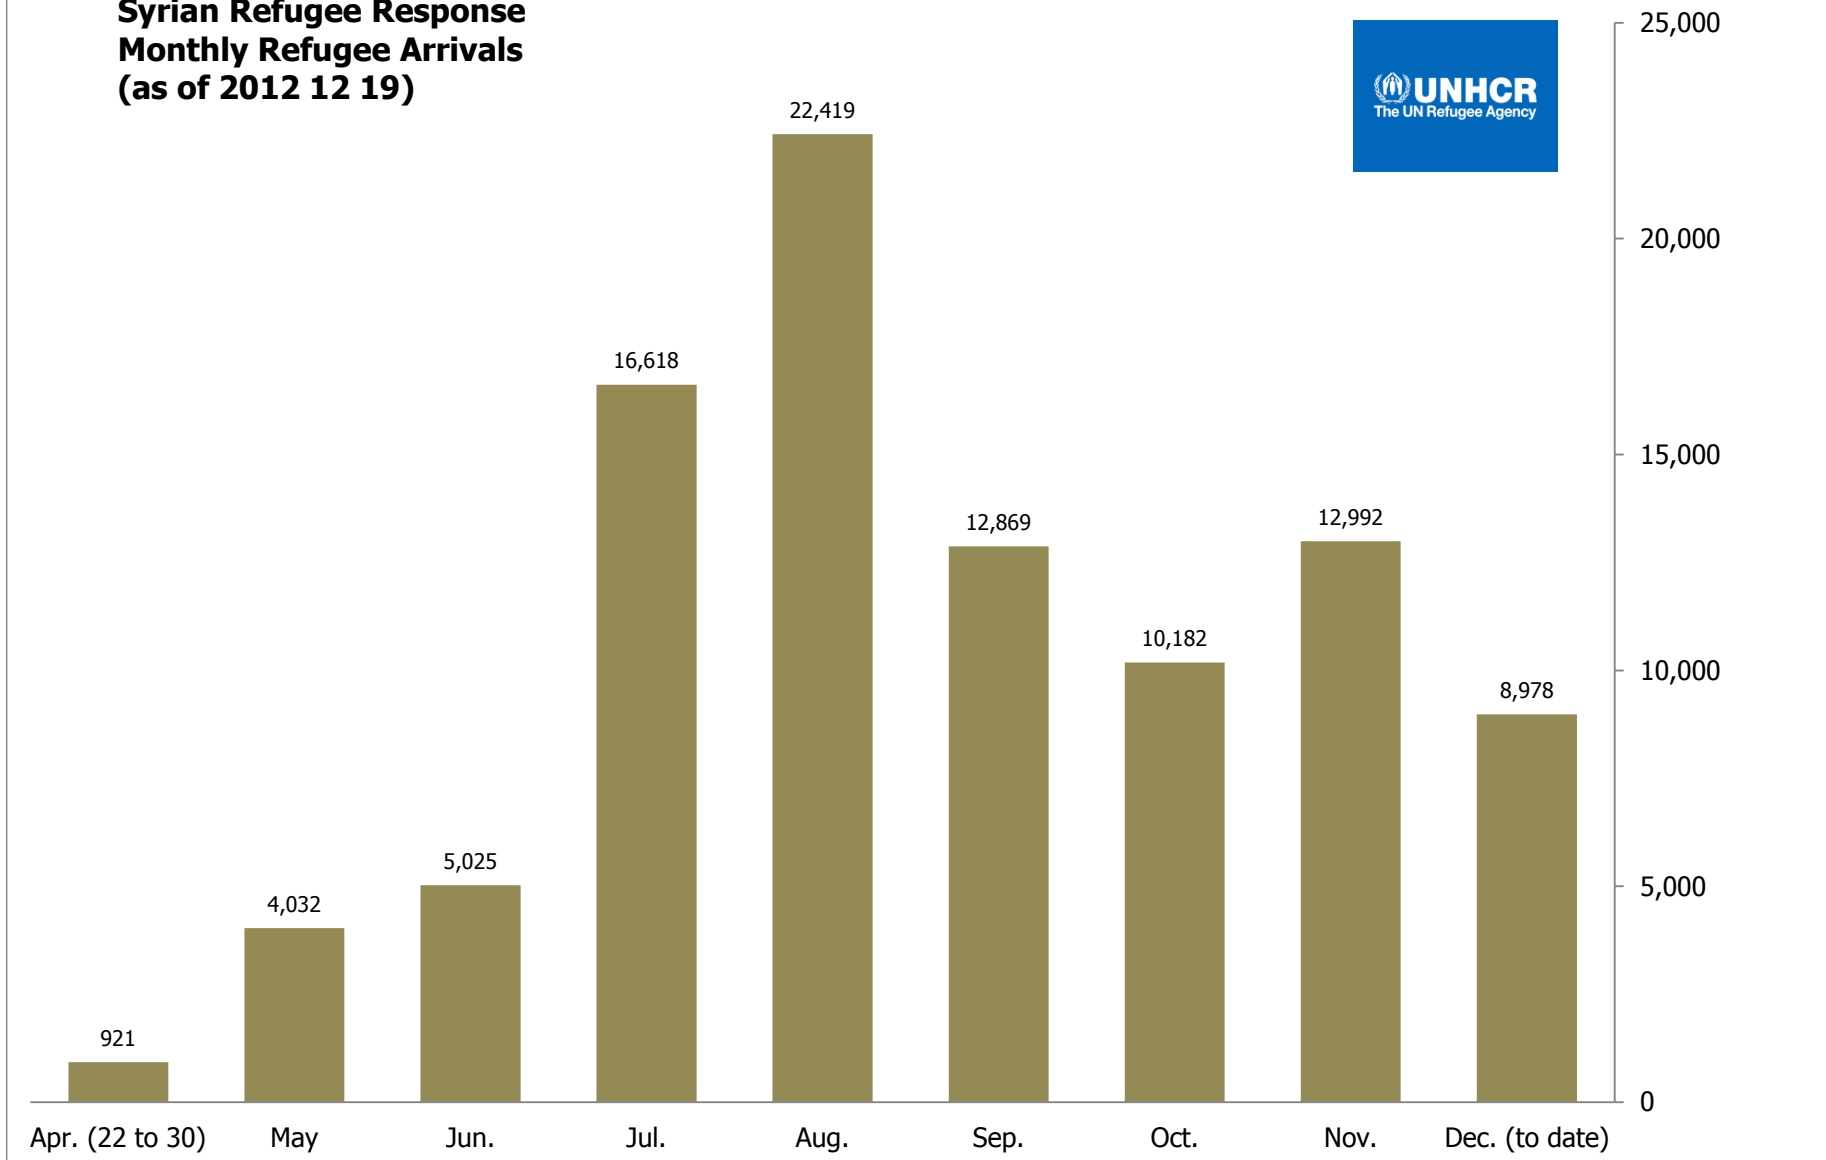

**Syrian Refugee Response
Daily Refugee Arrivals
(as of 2012 12 19)**

Syrian Refugee Response Monthly Refugee Arrivals (as of 2012 12 19)

Syrian Refugee Response Weekly Refugee Arrivals (as of 2012 12 19)

Data are for weeks ending on stated date.
The most recent week may not be complete.