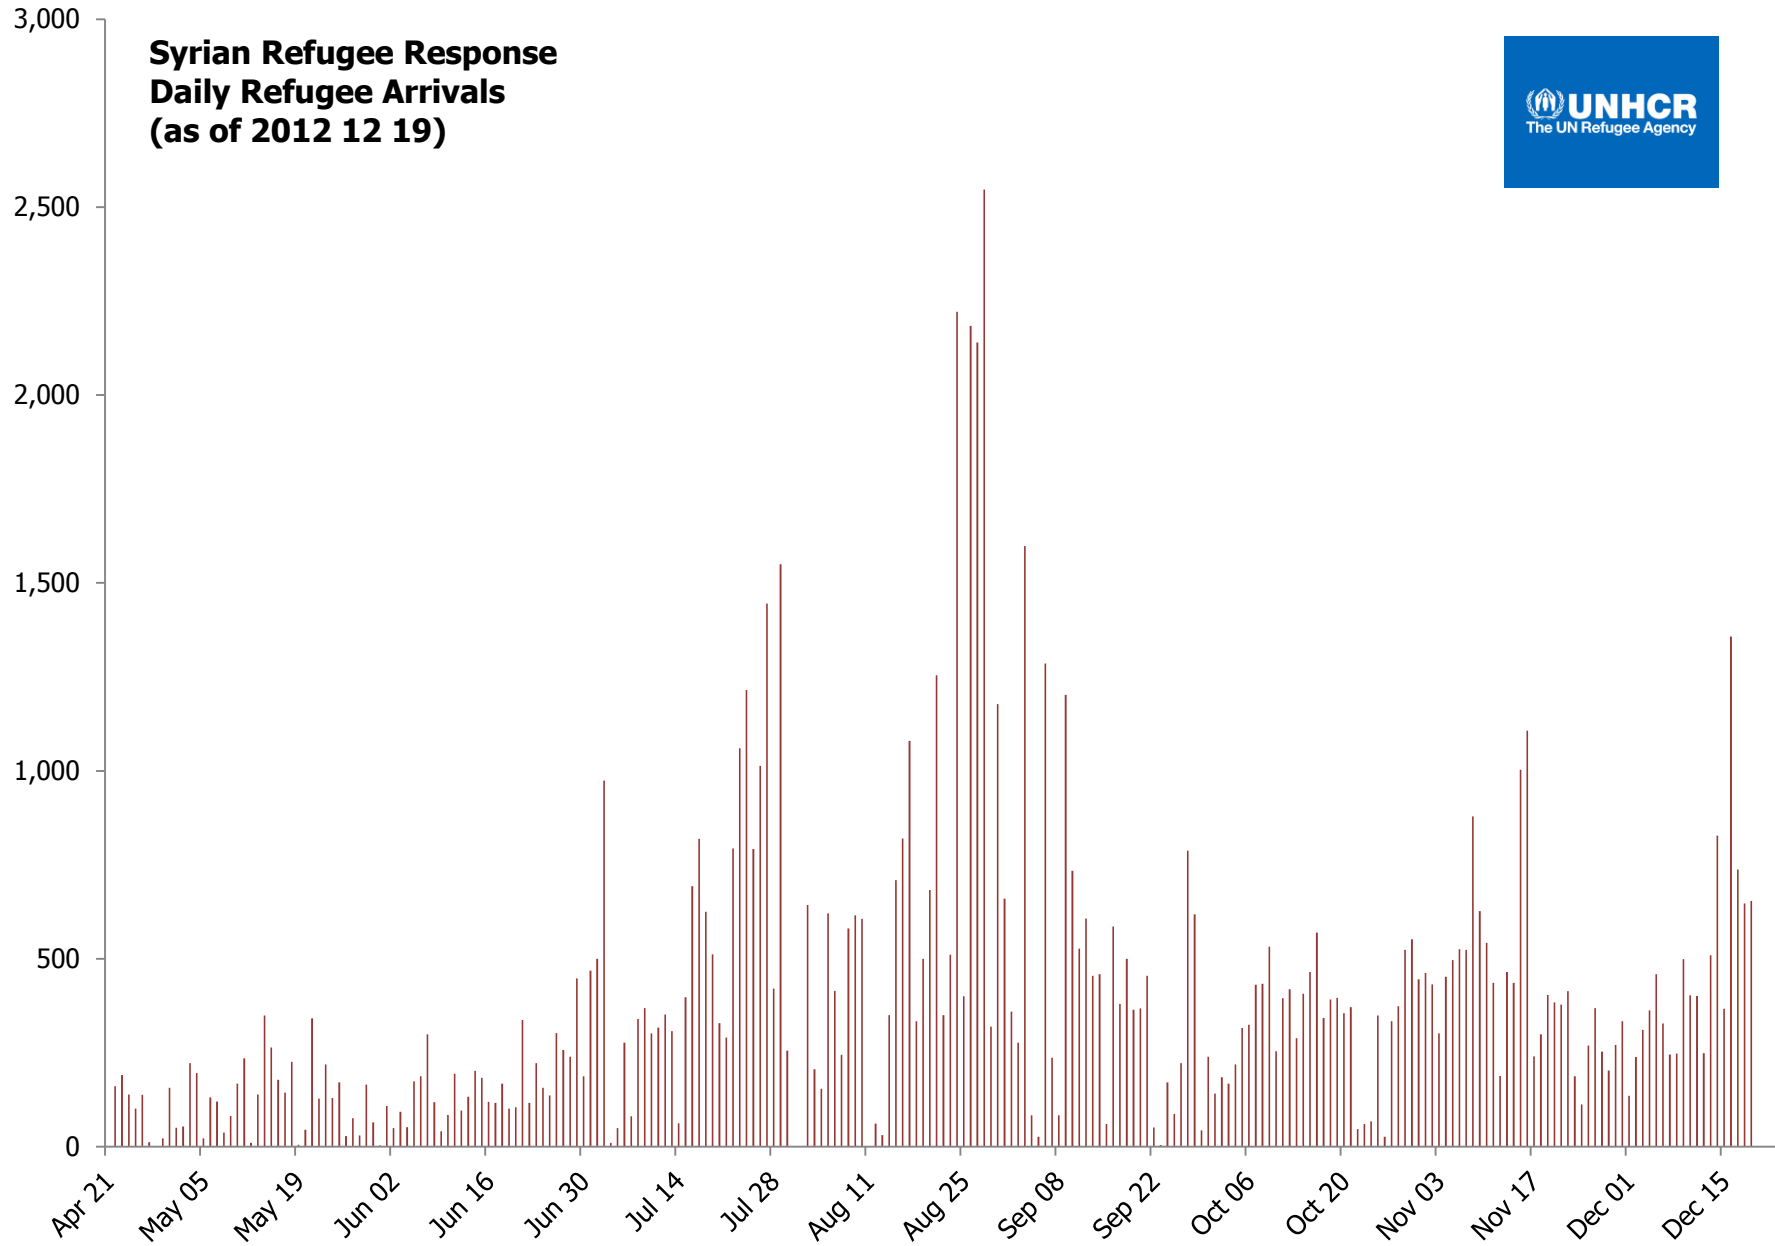

**Syrian Refugee Response
Daily Refugee Arrivals
(as of 2012 12 19)**

Syrian Refugee Response Monthly Refugee Arrivals (as of 2012 12 19)

Syrian Refugee Response Weekly Refugee Arrivals (as of 2012 12 19)

Data are for weeks ending on stated date.
The most recent week may not be complete.