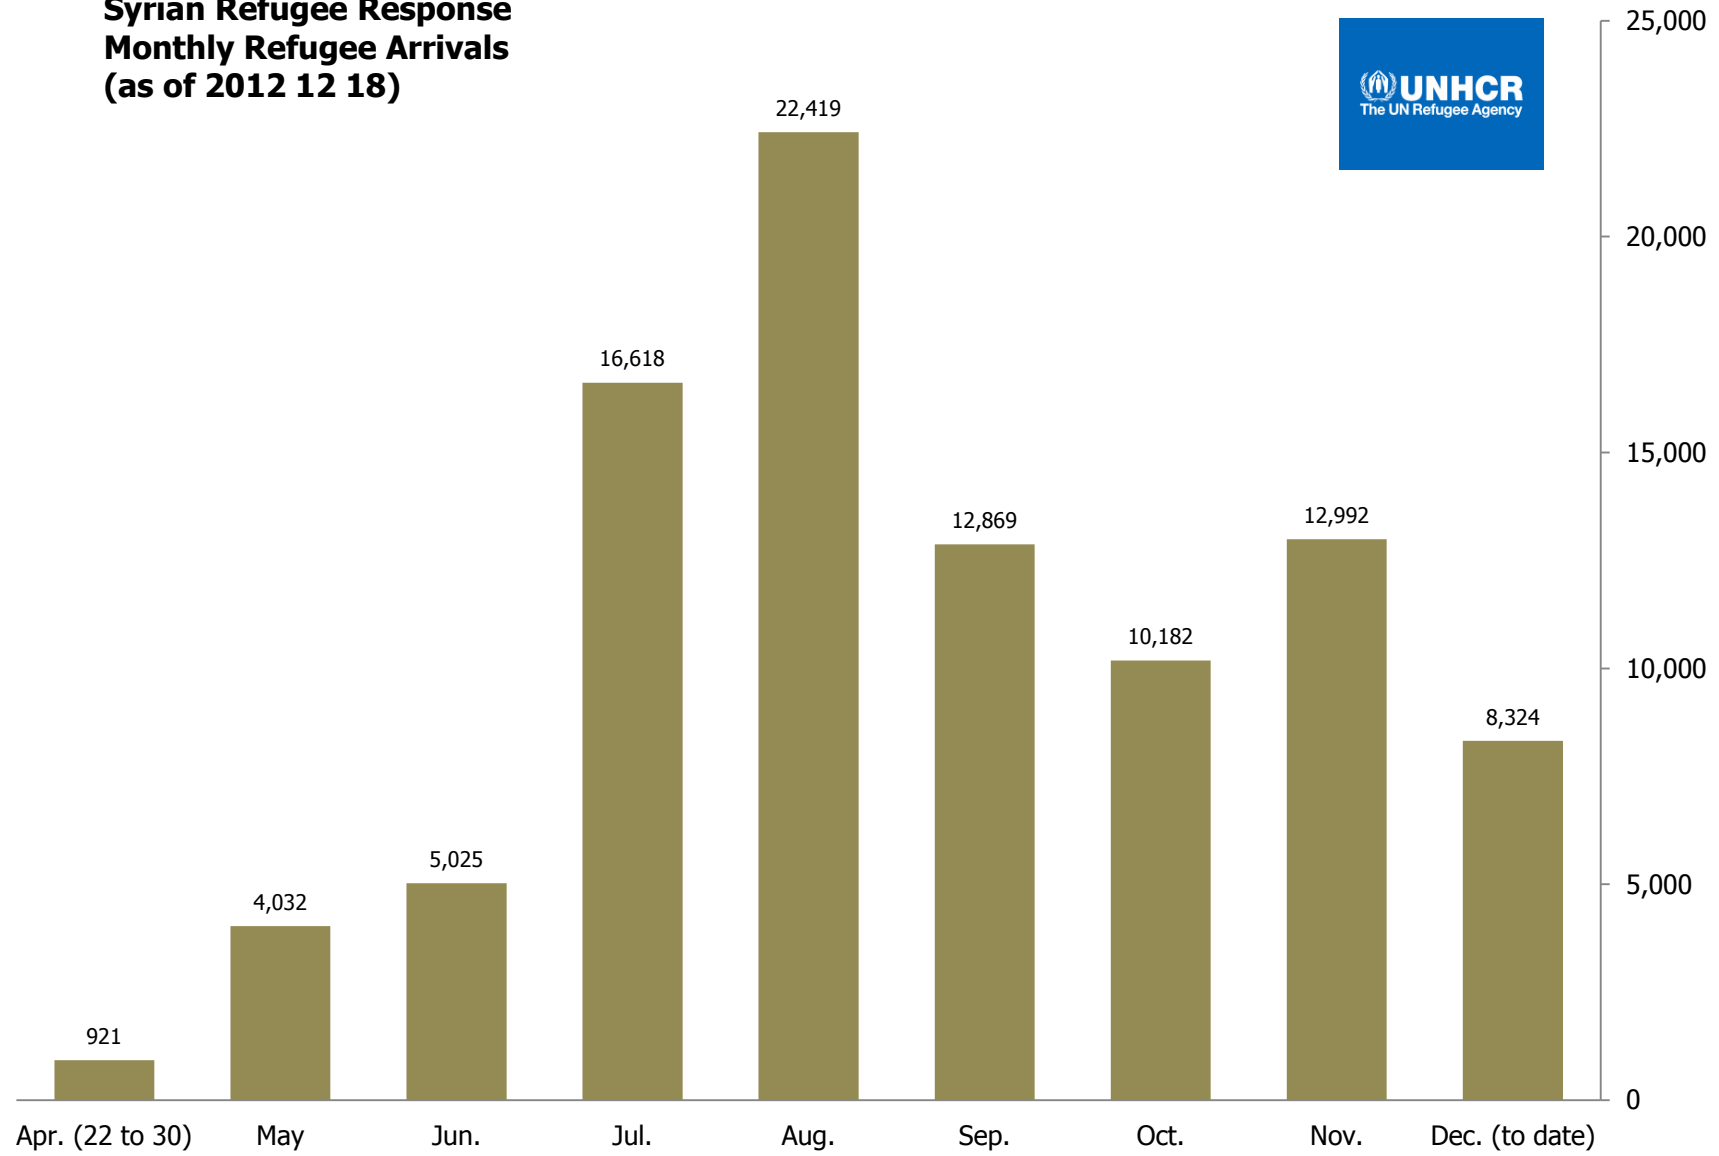

**Syrian Refugee Response
Daily Refugee Arrivals
(as of 2012 12 18)**

Syrian Refugee Response Monthly Refugee Arrivals (as of 2012 12 18)

Syrian Refugee Response Weekly Refugee Arrivals (as of 2012 12 187)

Data are for weeks ending on stated date.
The most recent week may not be complete.