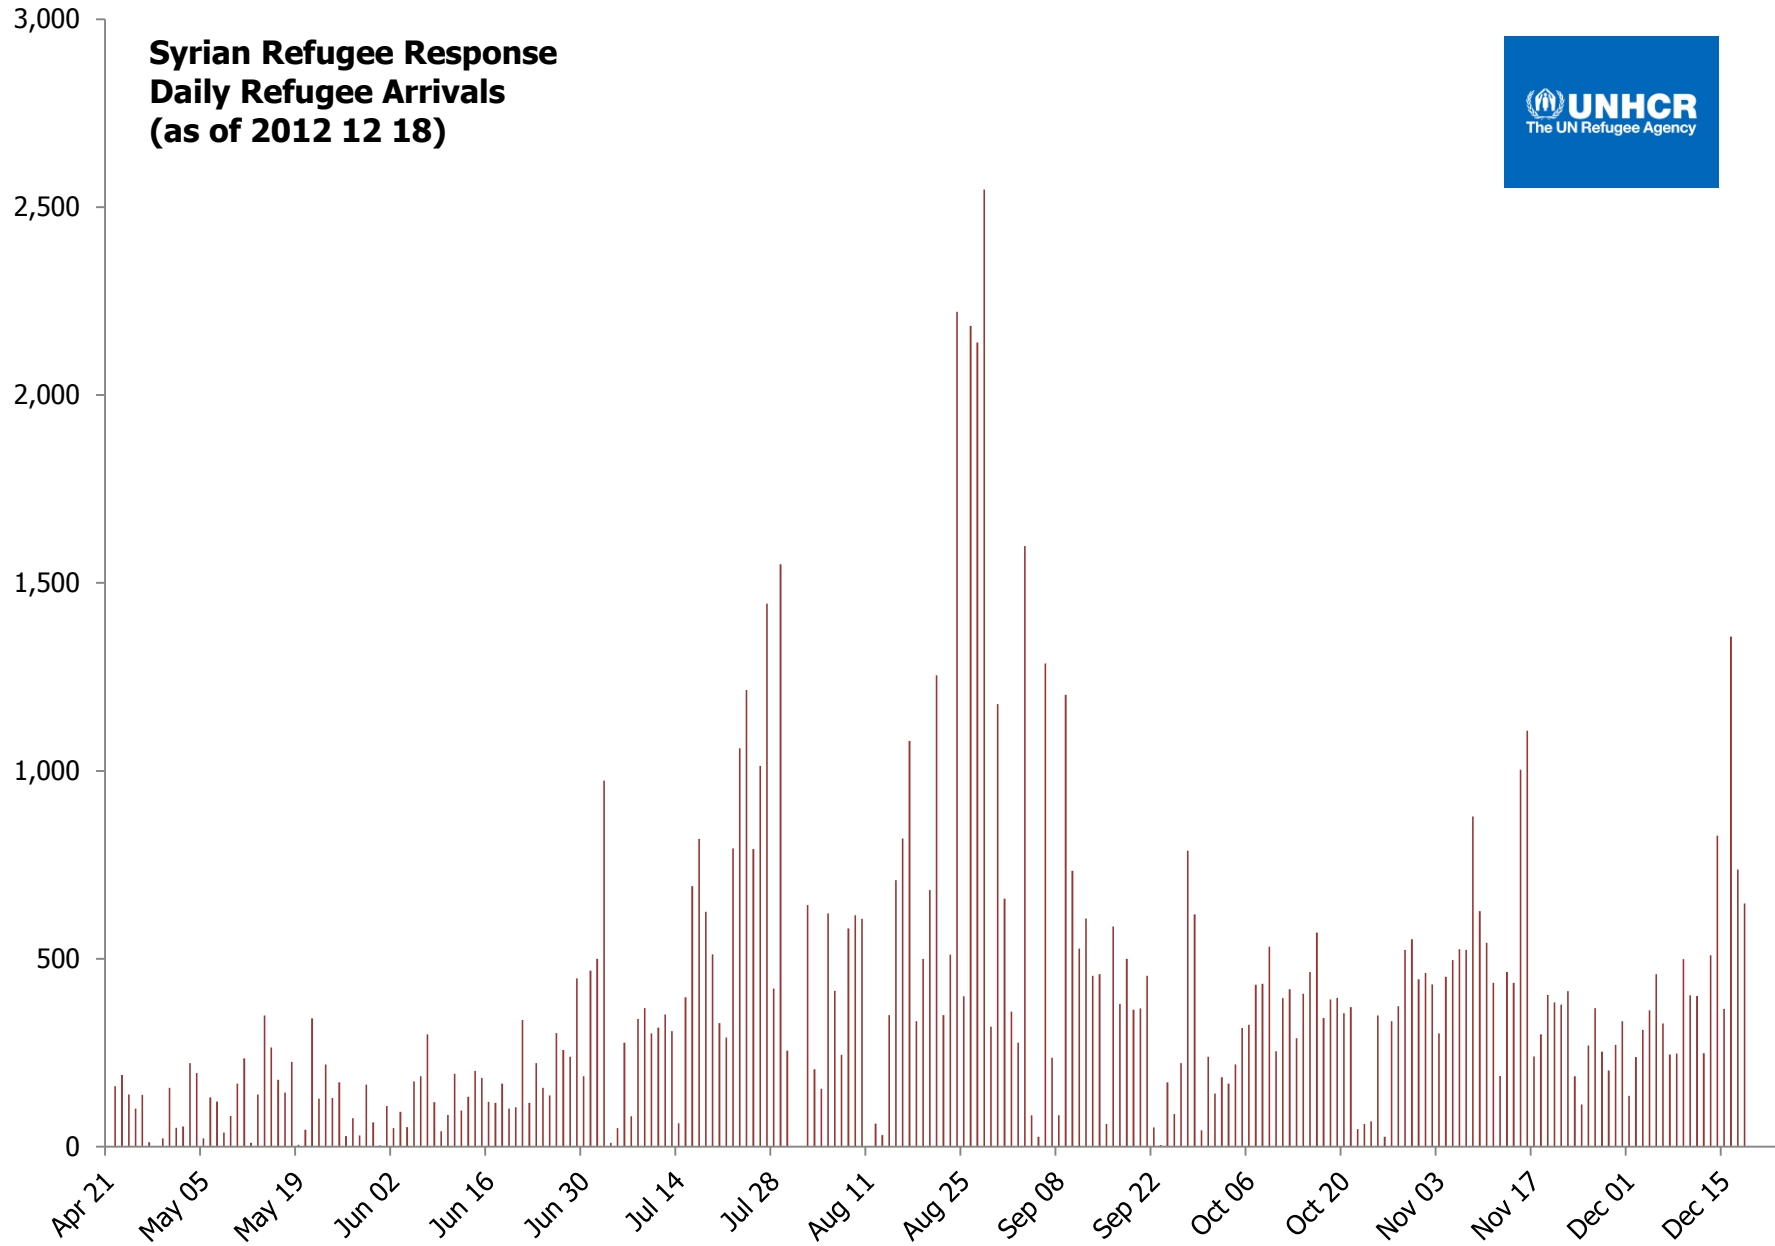

**Syrian Refugee Response
Daily Refugee Arrivals
(as of 2012 12 18)**

Syrian Refugee Response Monthly Refugee Arrivals (as of 2012 12 18)

Syrian Refugee Response Weekly Refugee Arrivals (as of 2012 12 187)

Data are for weeks ending on stated date.
The most recent week may not be complete.