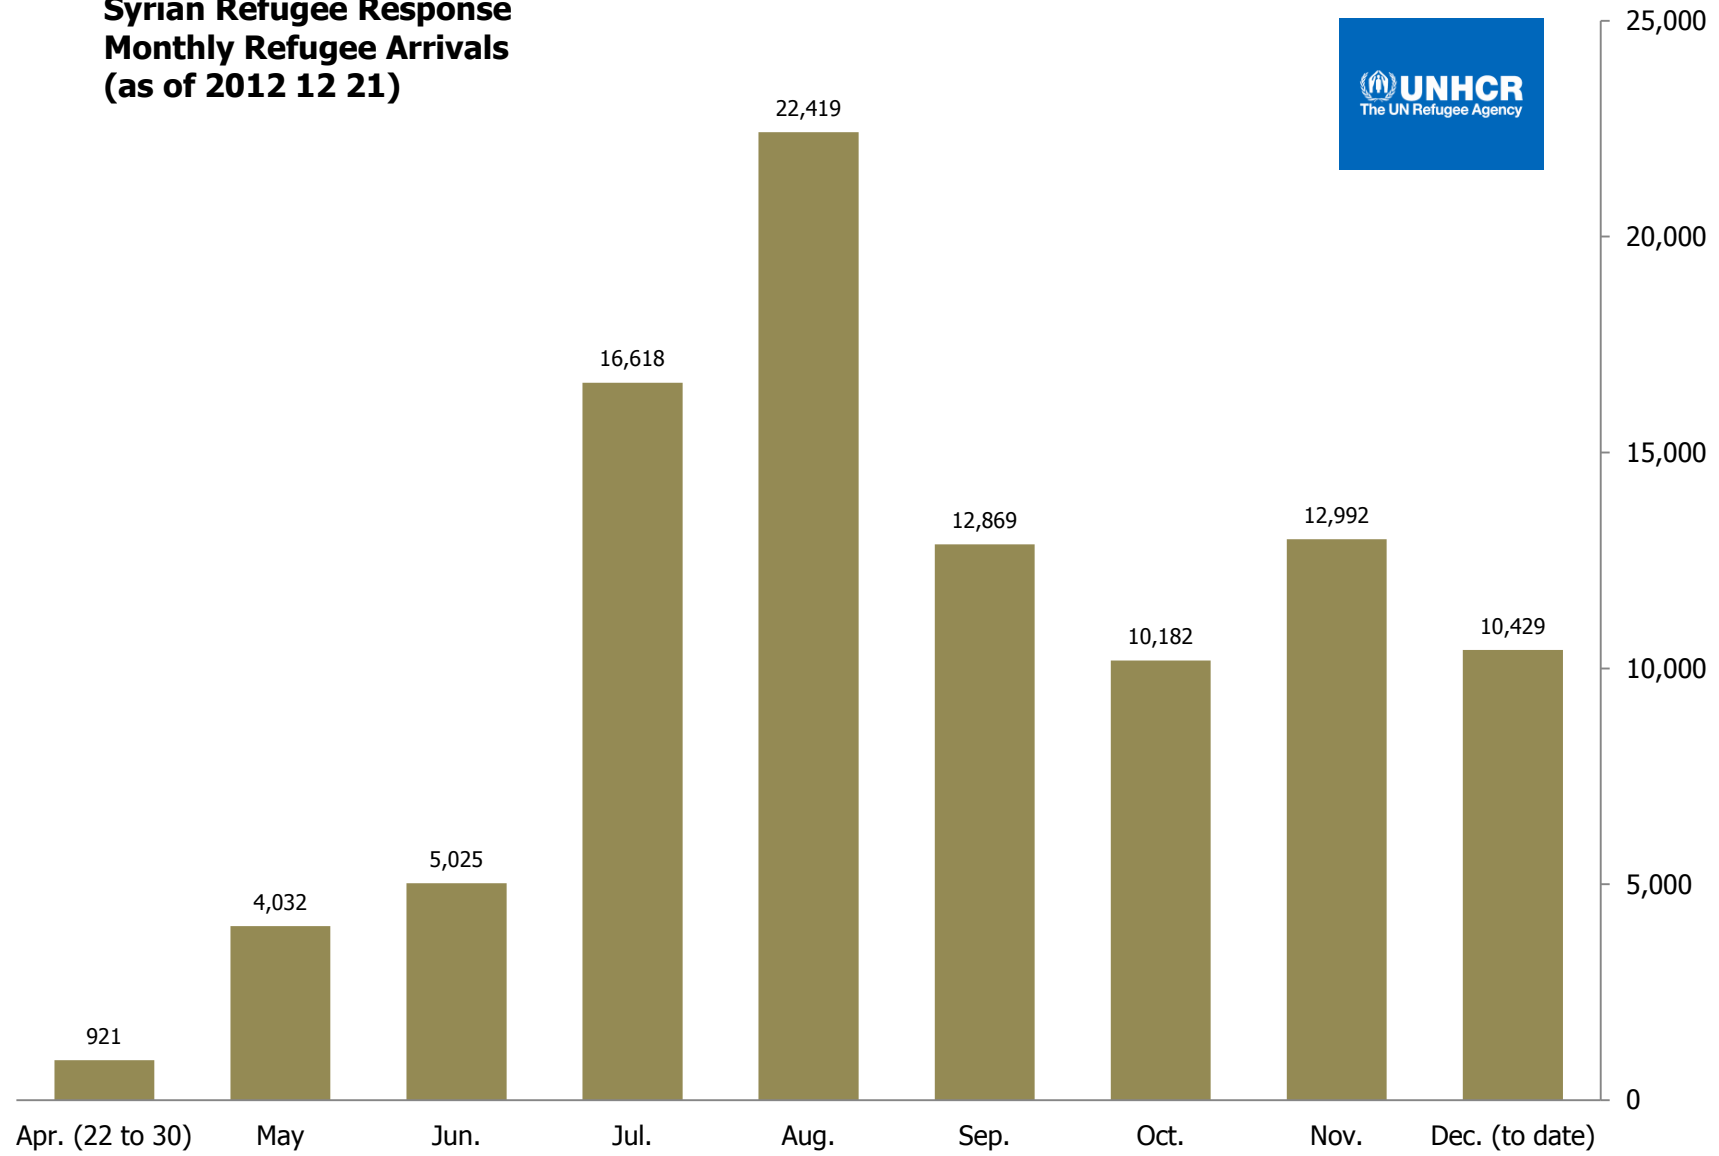

**Syrian Refugee Response
Daily Refugee Arrivals
(as of 2012 12 21)**

Syrian Refugee Response Monthly Refugee Arrivals (as of 2012 12 21)

Syrian Refugee Response Weekly Refugee Arrivals (as of 2012 12 21)

Data are for weeks ending on stated date.
The most recent week may not be complete.