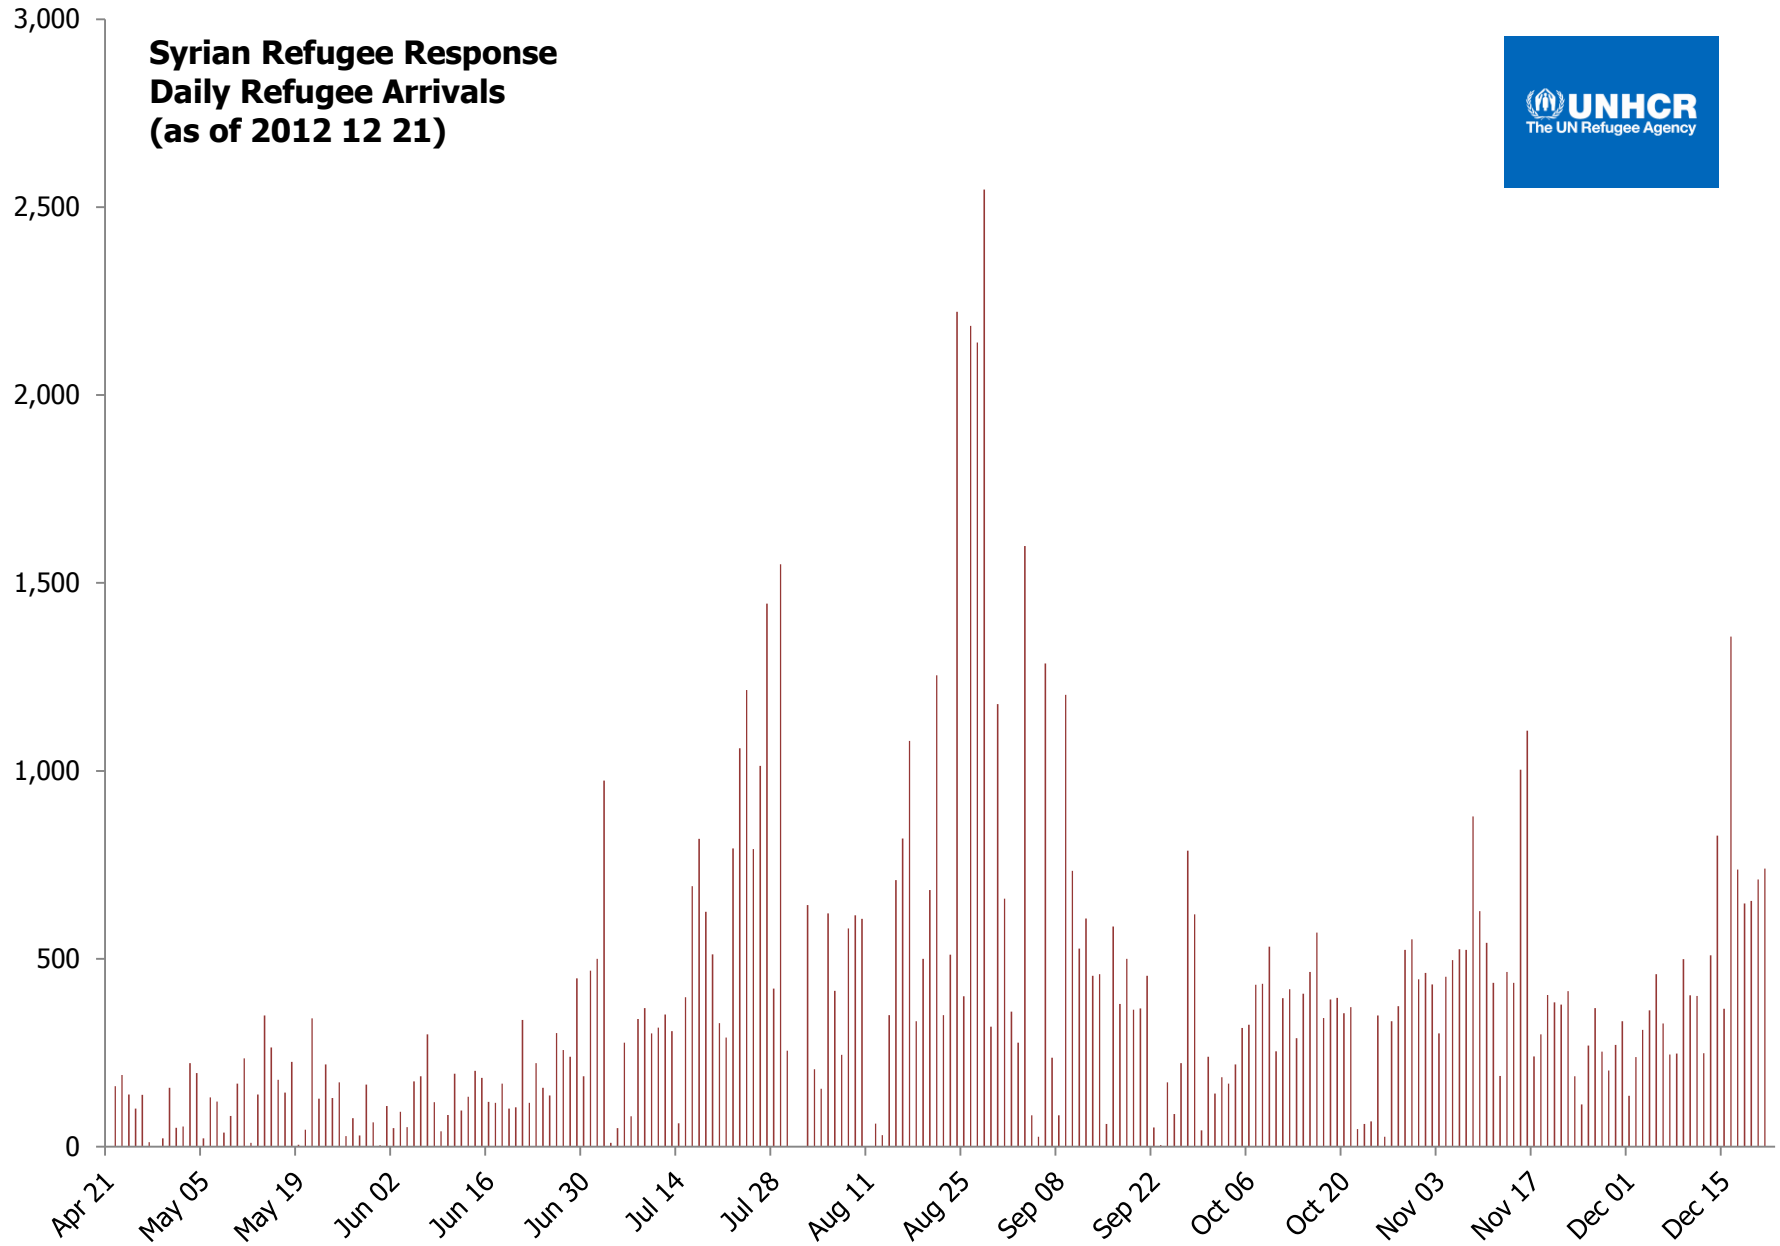

**Syrian Refugee Response
Daily Refugee Arrivals
(as of 2012 12 21)**

Syrian Refugee Response Monthly Refugee Arrivals (as of 2012 12 21)

Syrian Refugee Response Weekly Refugee Arrivals (as of 2012 12 21)

Data are for weeks ending on stated date.
The most recent week may not be complete.