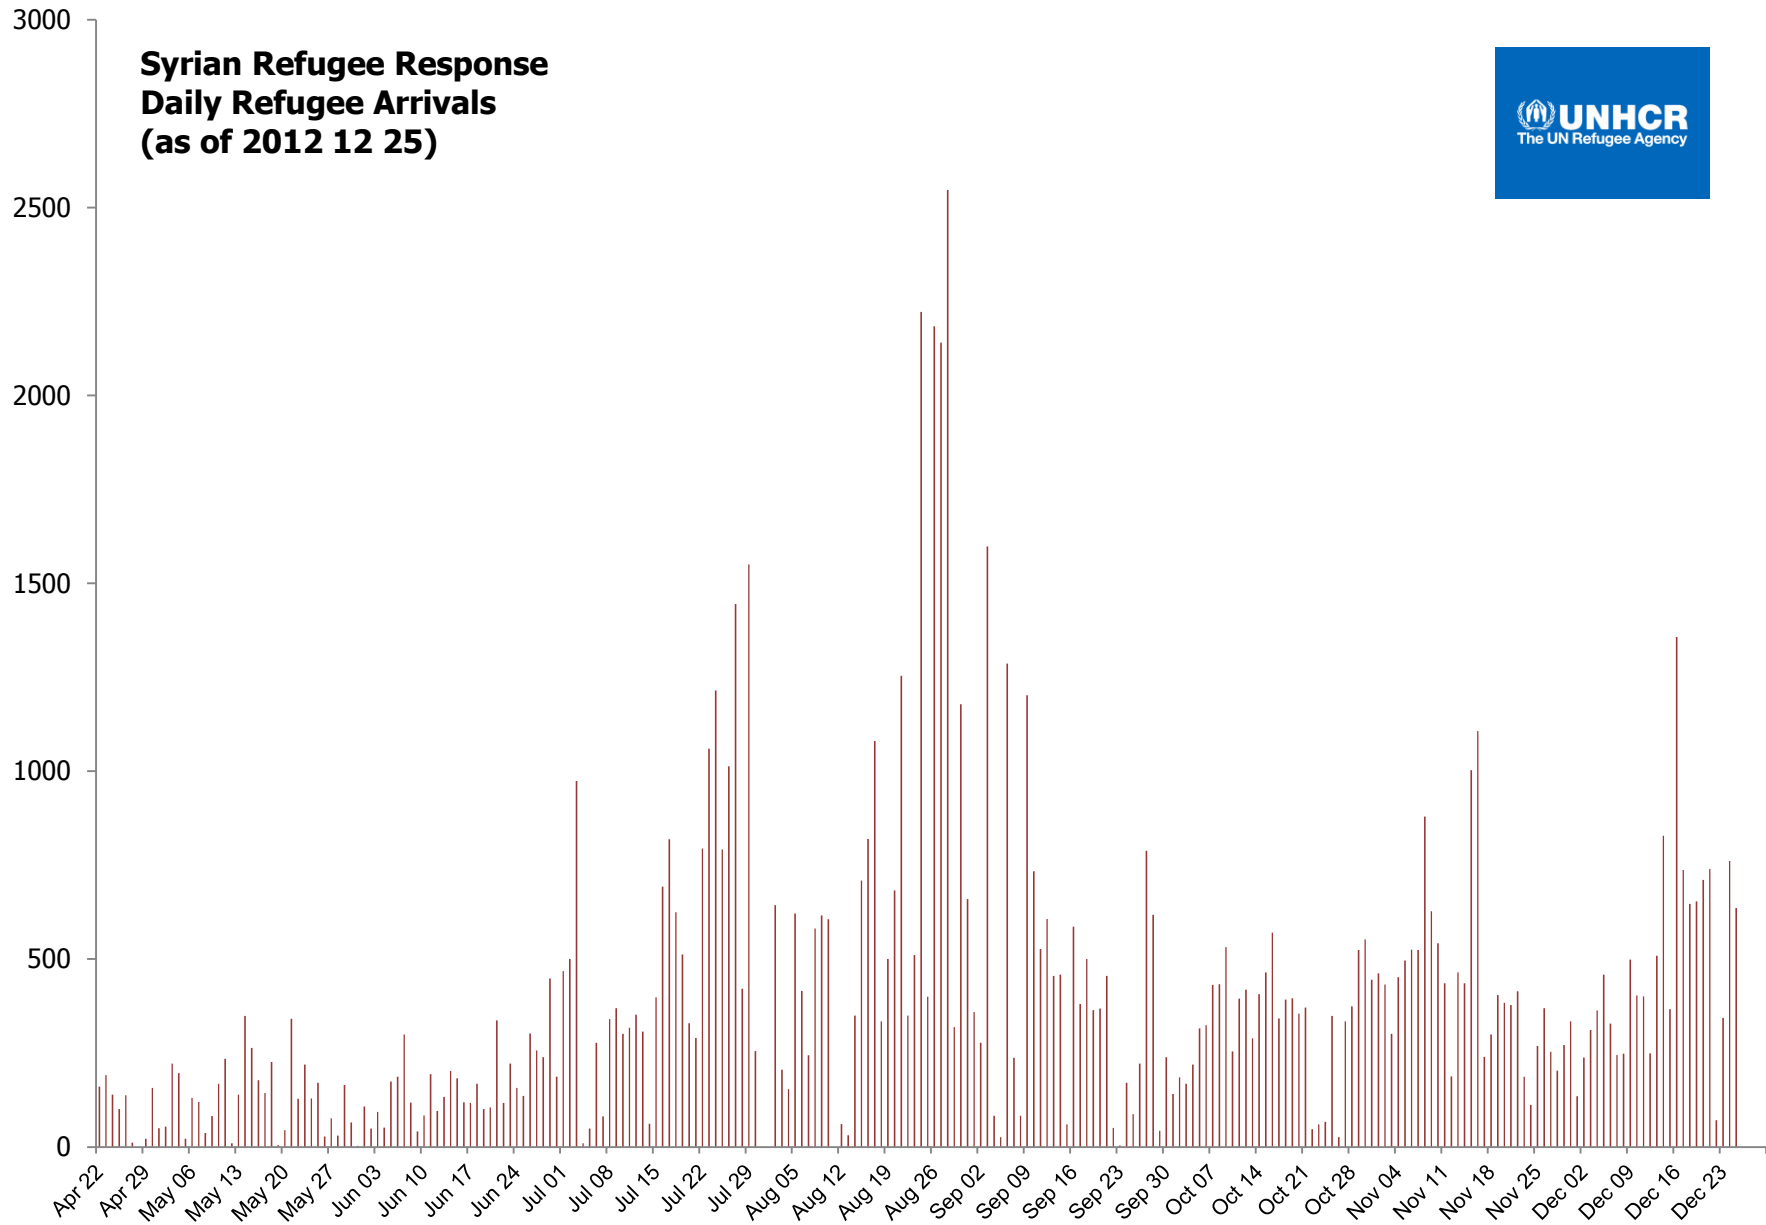

**Syrian Refugee Response
Daily Refugee Arrivals
(as of 2012 12 25)**

Syrian Refugee Response Weekly Refugee Arrivals (as of 2012 12 25)

Data are for weeks ending on stated date.
The most recent week may not be complete.

Syrian Refugee Response Monthly Refugee Arrivals (as of 2012 12 25)