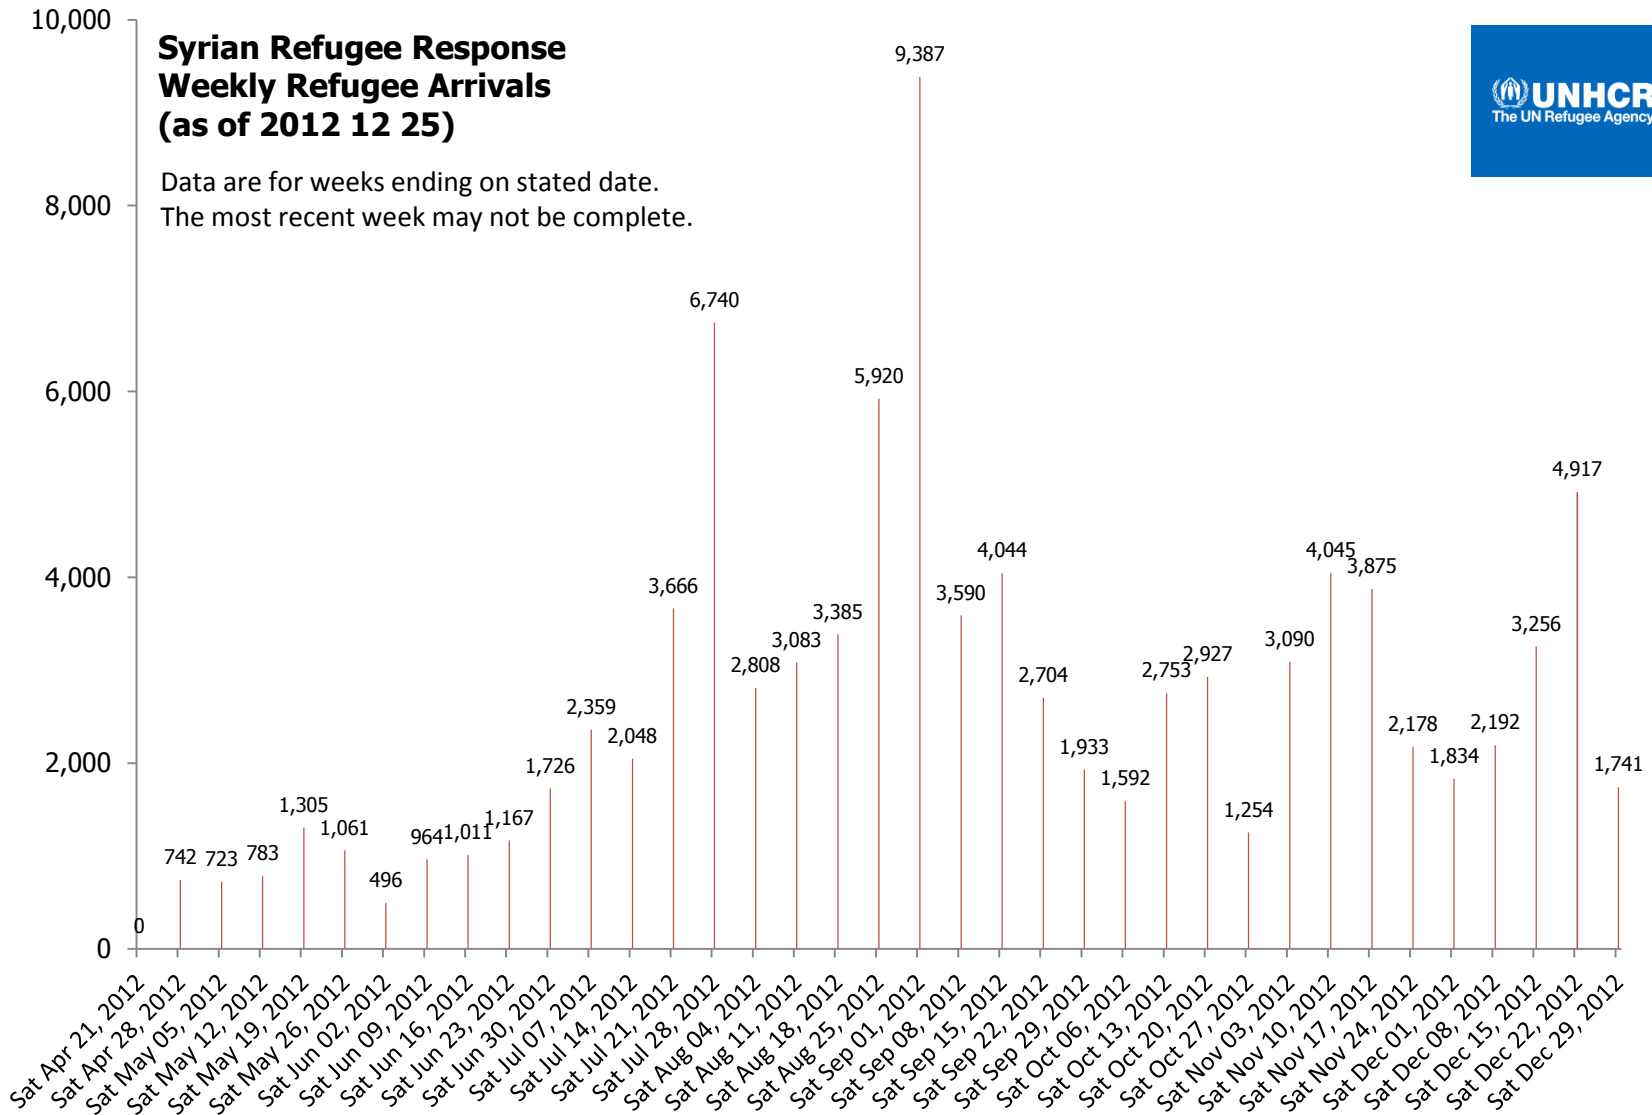

**Syrian Refugee Response
Daily Refugee Arrivals
(as of 2012 12 25)**

Syrian Refugee Response Weekly Refugee Arrivals (as of 2012 12 25)

Data are for weeks ending on stated date.
The most recent week may not be complete.

Syrian Refugee Response Monthly Refugee Arrivals (as of 2012 12 25)