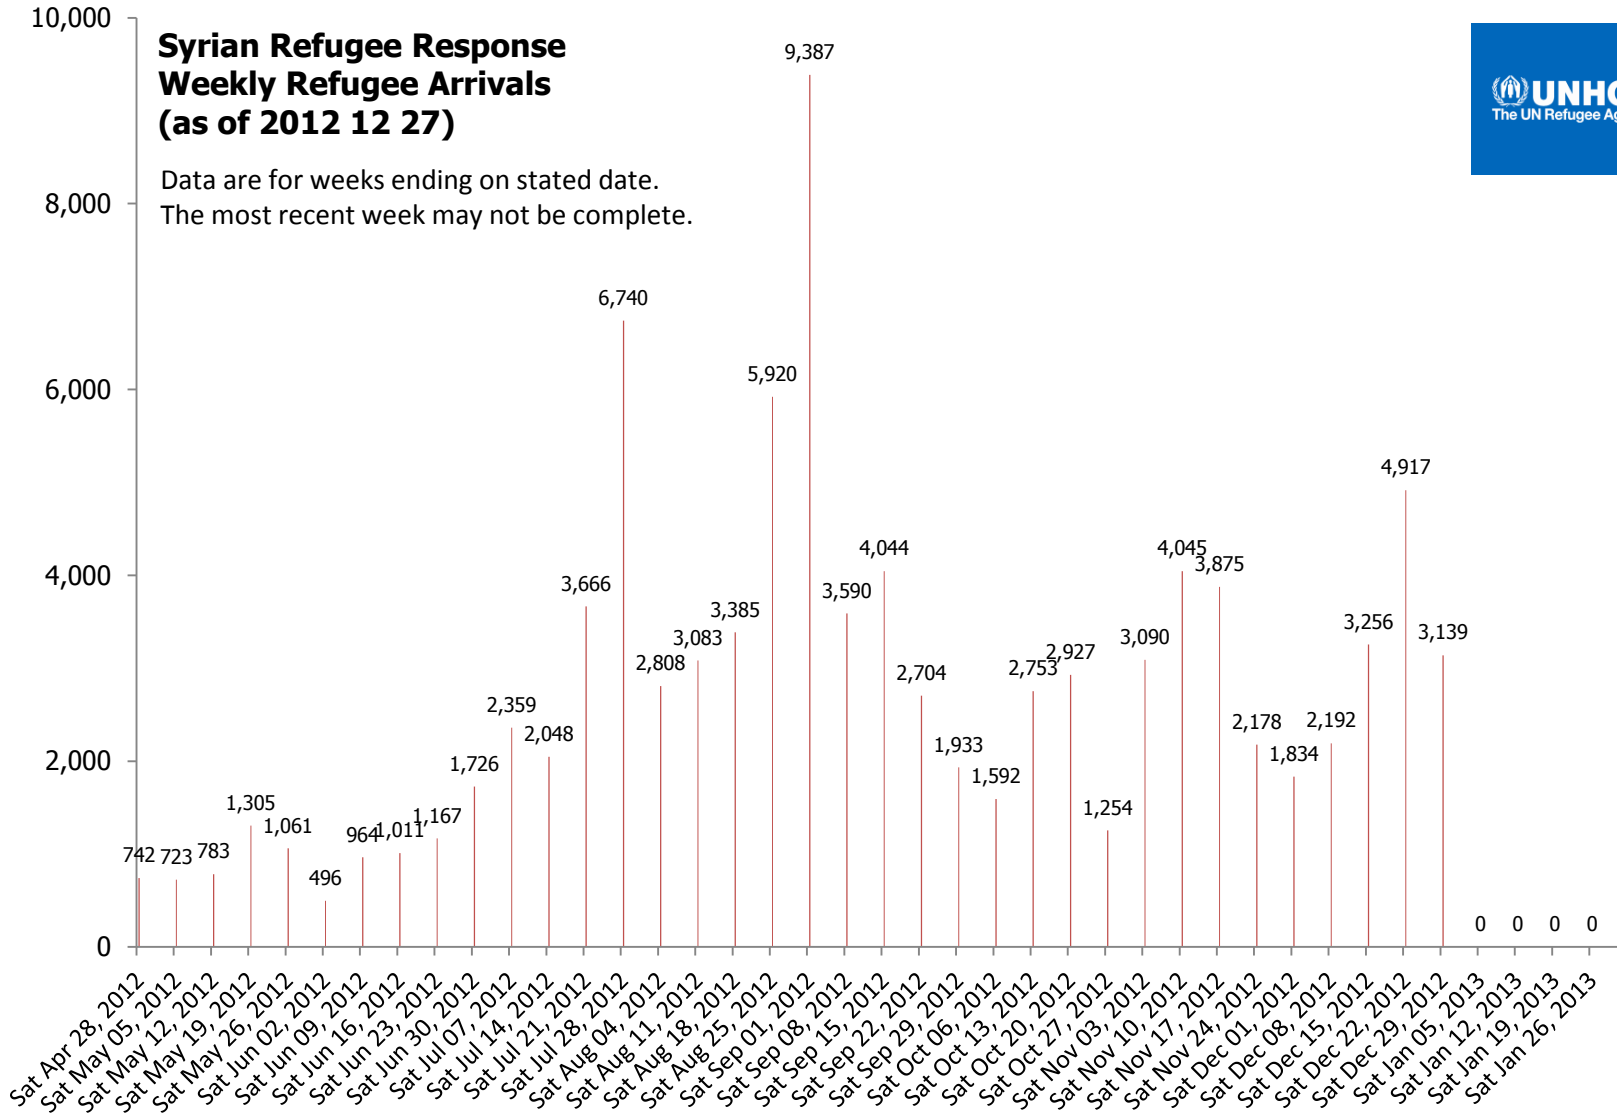

**Syrian Refugee Response  
Daily Refugee Arrivals  
(as of 2012 12 27)**

## Syrian Refugee Response Weekly Refugee Arrivals (as of 2012 12 27)

Data are for weeks ending on stated date.  
The most recent week may not be complete.

**Syrian Refugee Response  
Monthly Refugee Arrivals  
(as of 2012 12 27)**