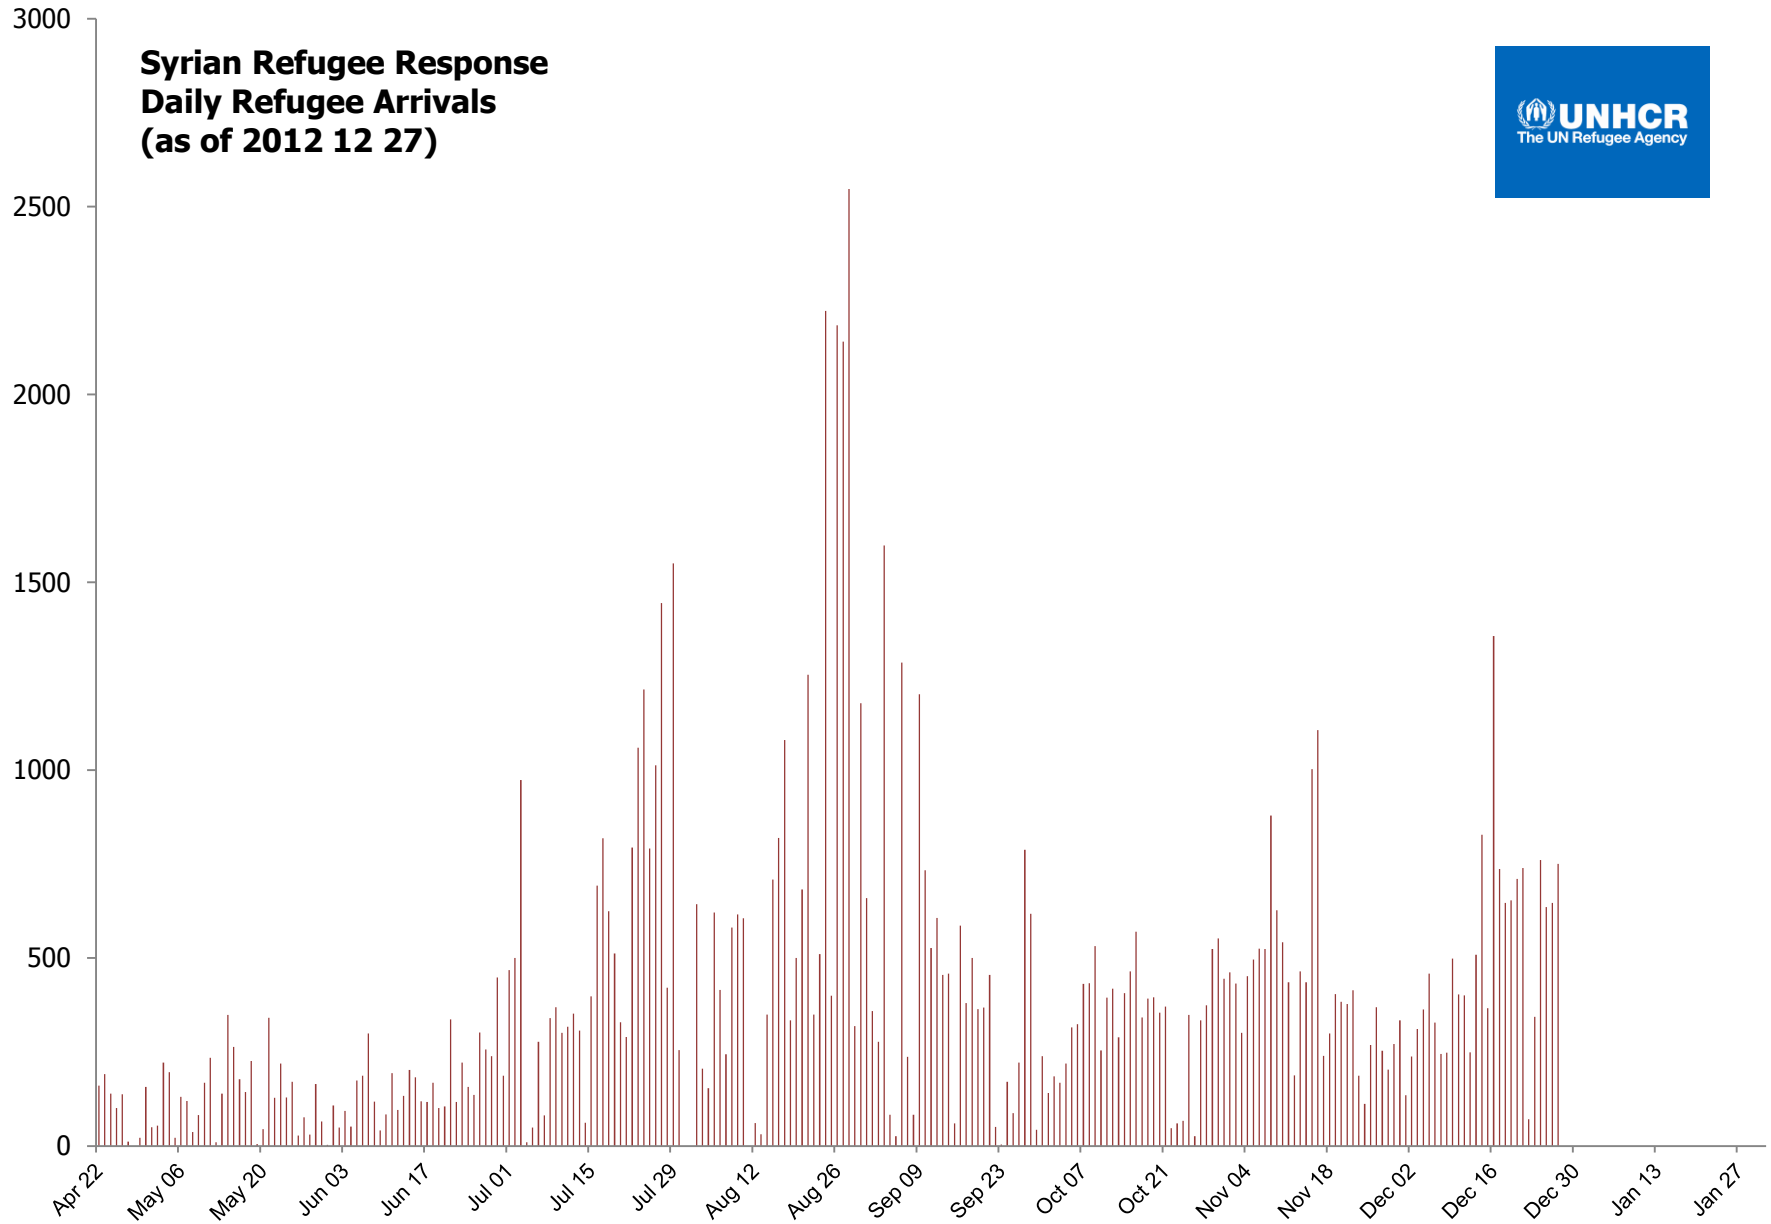

**Syrian Refugee Response  
Daily Refugee Arrivals  
(as of 2012 12 27)**

## Syrian Refugee Response Weekly Refugee Arrivals (as of 2012 12 27)

Data are for weeks ending on stated date.  
The most recent week may not be complete.

**Syrian Refugee Response  
Monthly Refugee Arrivals  
(as of 2012 12 27)**