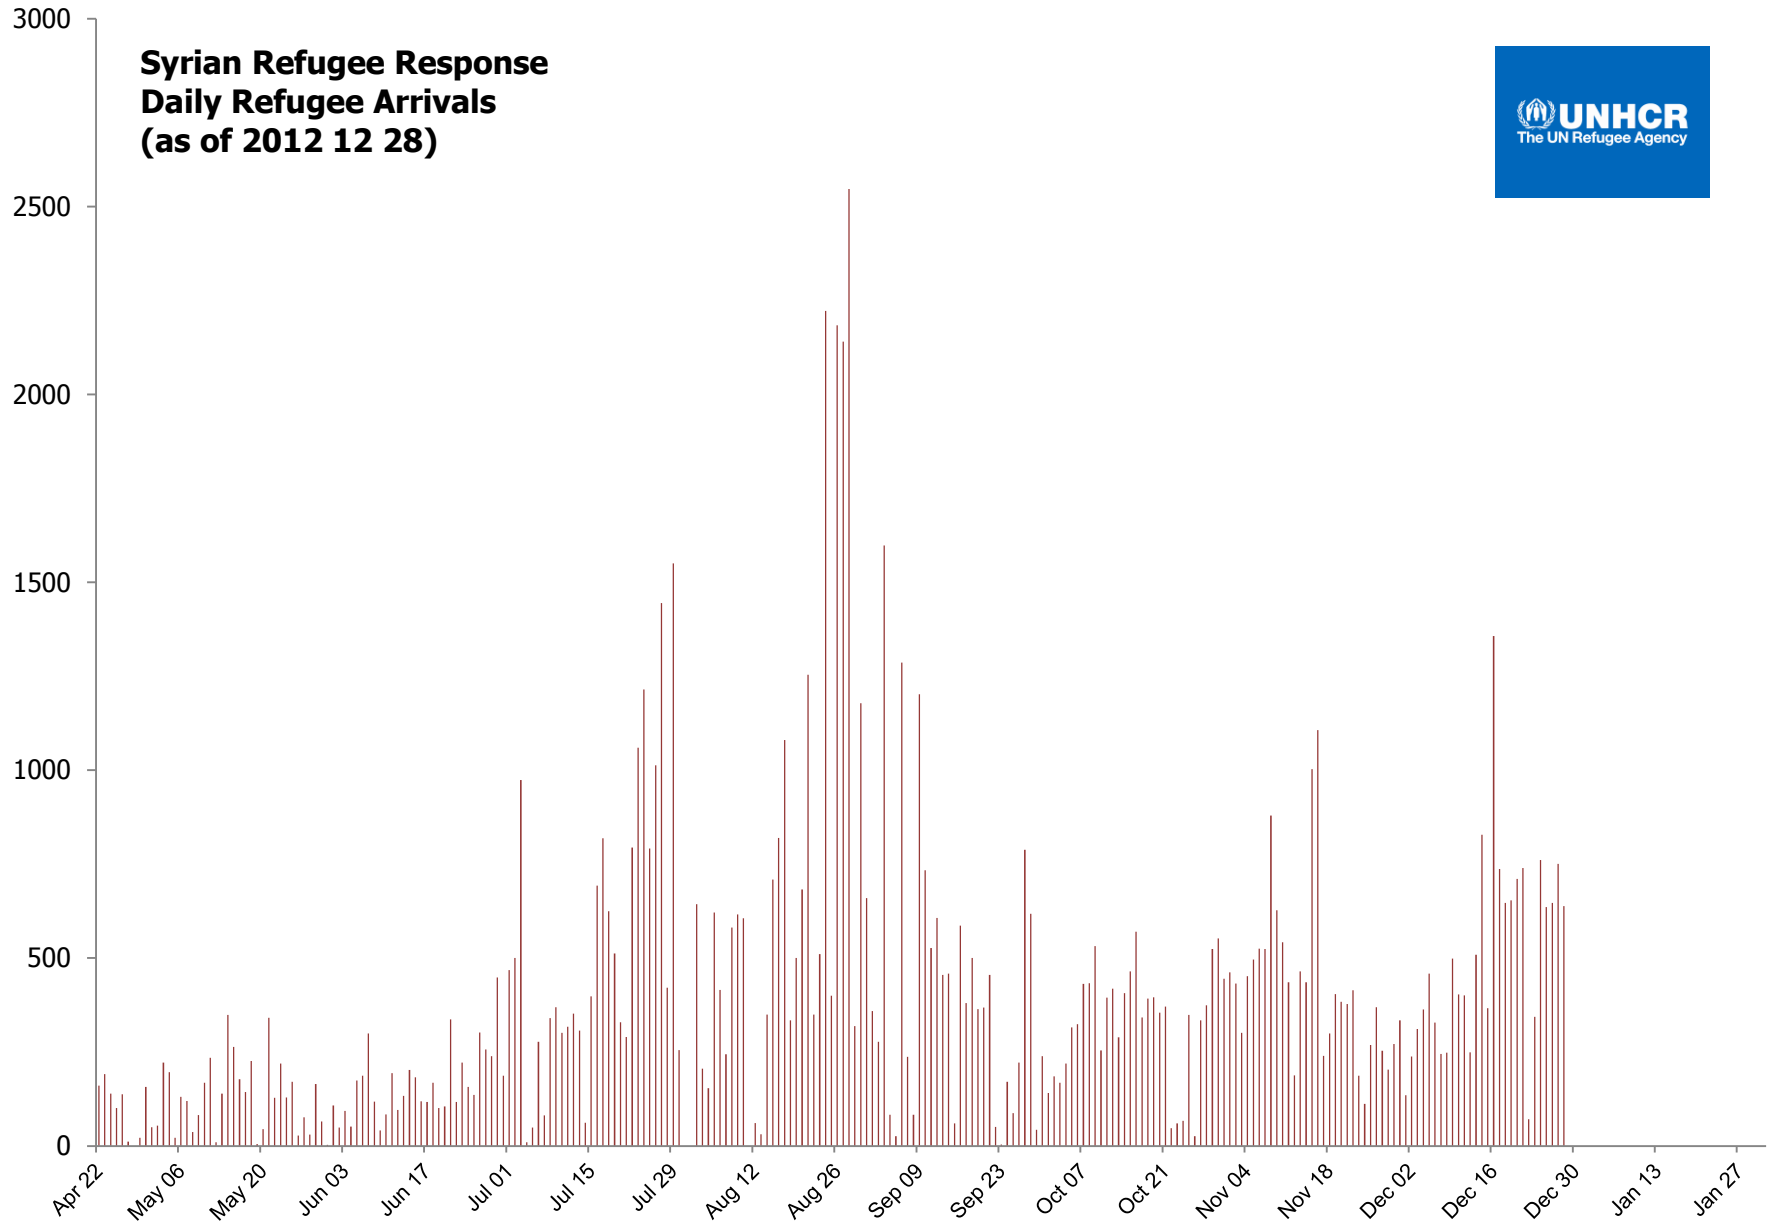

**Syrian Refugee Response
Daily Refugee Arrivals
(as of 2012 12 28)**

Syrian Refugee Response Weekly Refugee Arrivals (as of 2012 12 28)

Data are for weeks ending on stated date.
The most recent week may not be complete.

Syrian Refugee Response Monthly Refugee Arrivals (as of 2012 12 28)