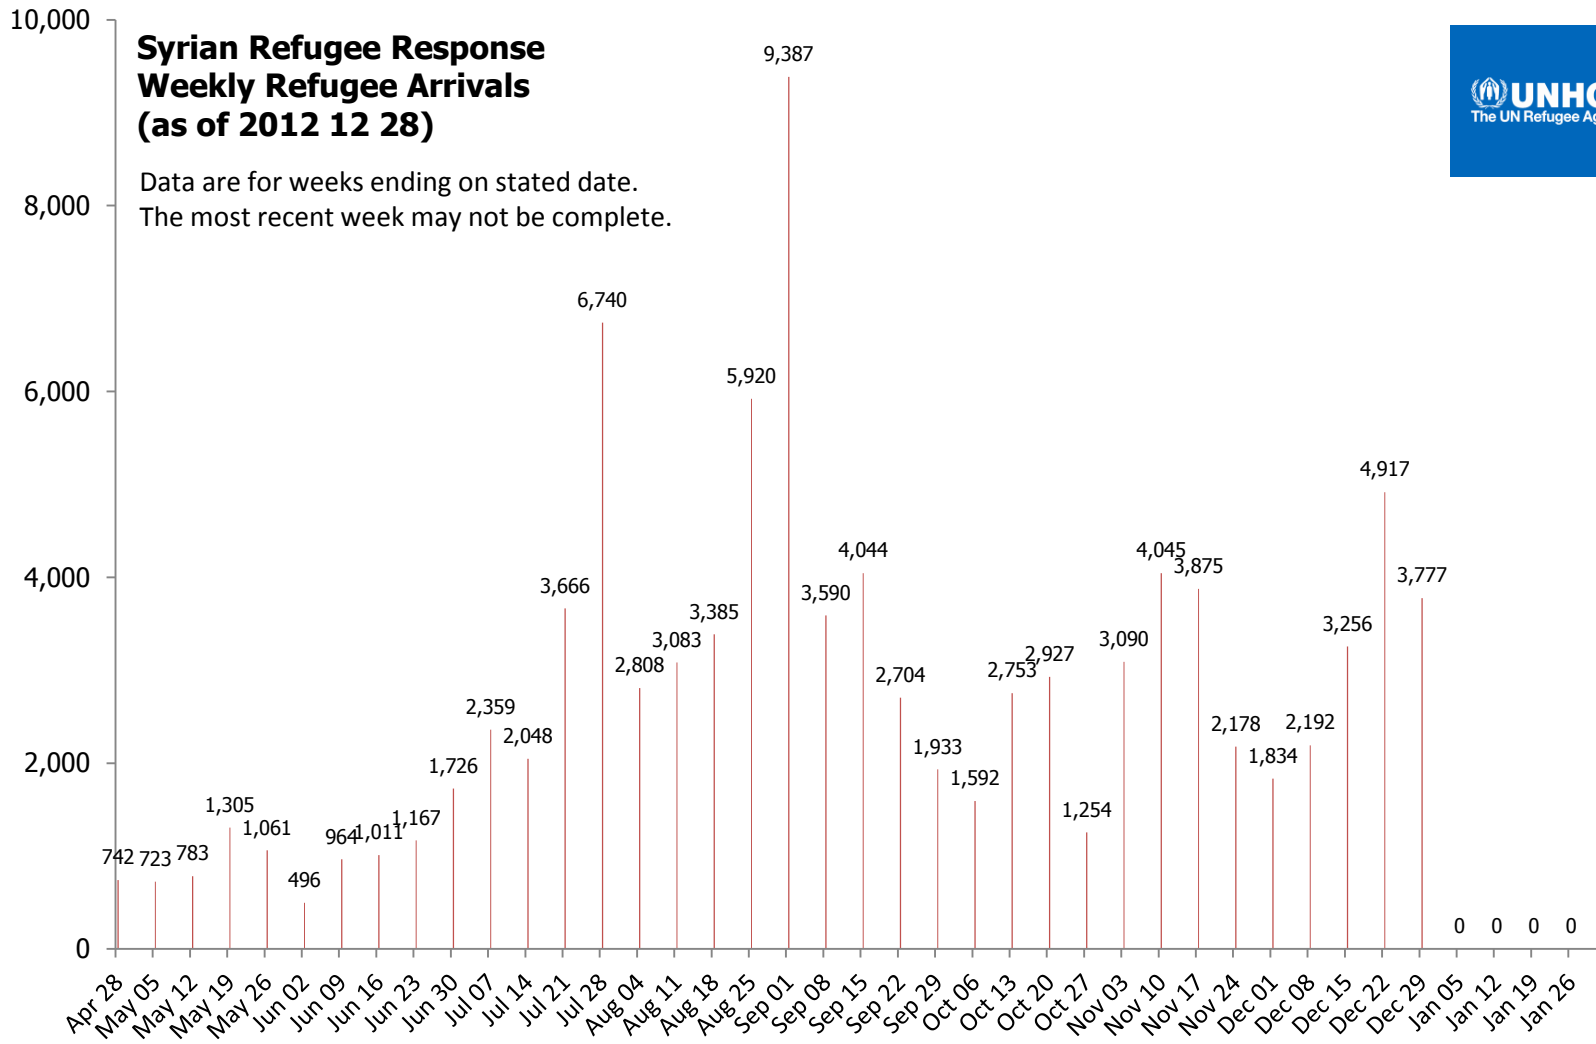

**Syrian Refugee Response
Daily Refugee Arrivals
(as of 2012 12 28)**

Syrian Refugee Response Weekly Refugee Arrivals (as of 2012 12 28)

Data are for weeks ending on stated date.
The most recent week may not be complete.

Syrian Refugee Response Monthly Refugee Arrivals (as of 2012 12 28)