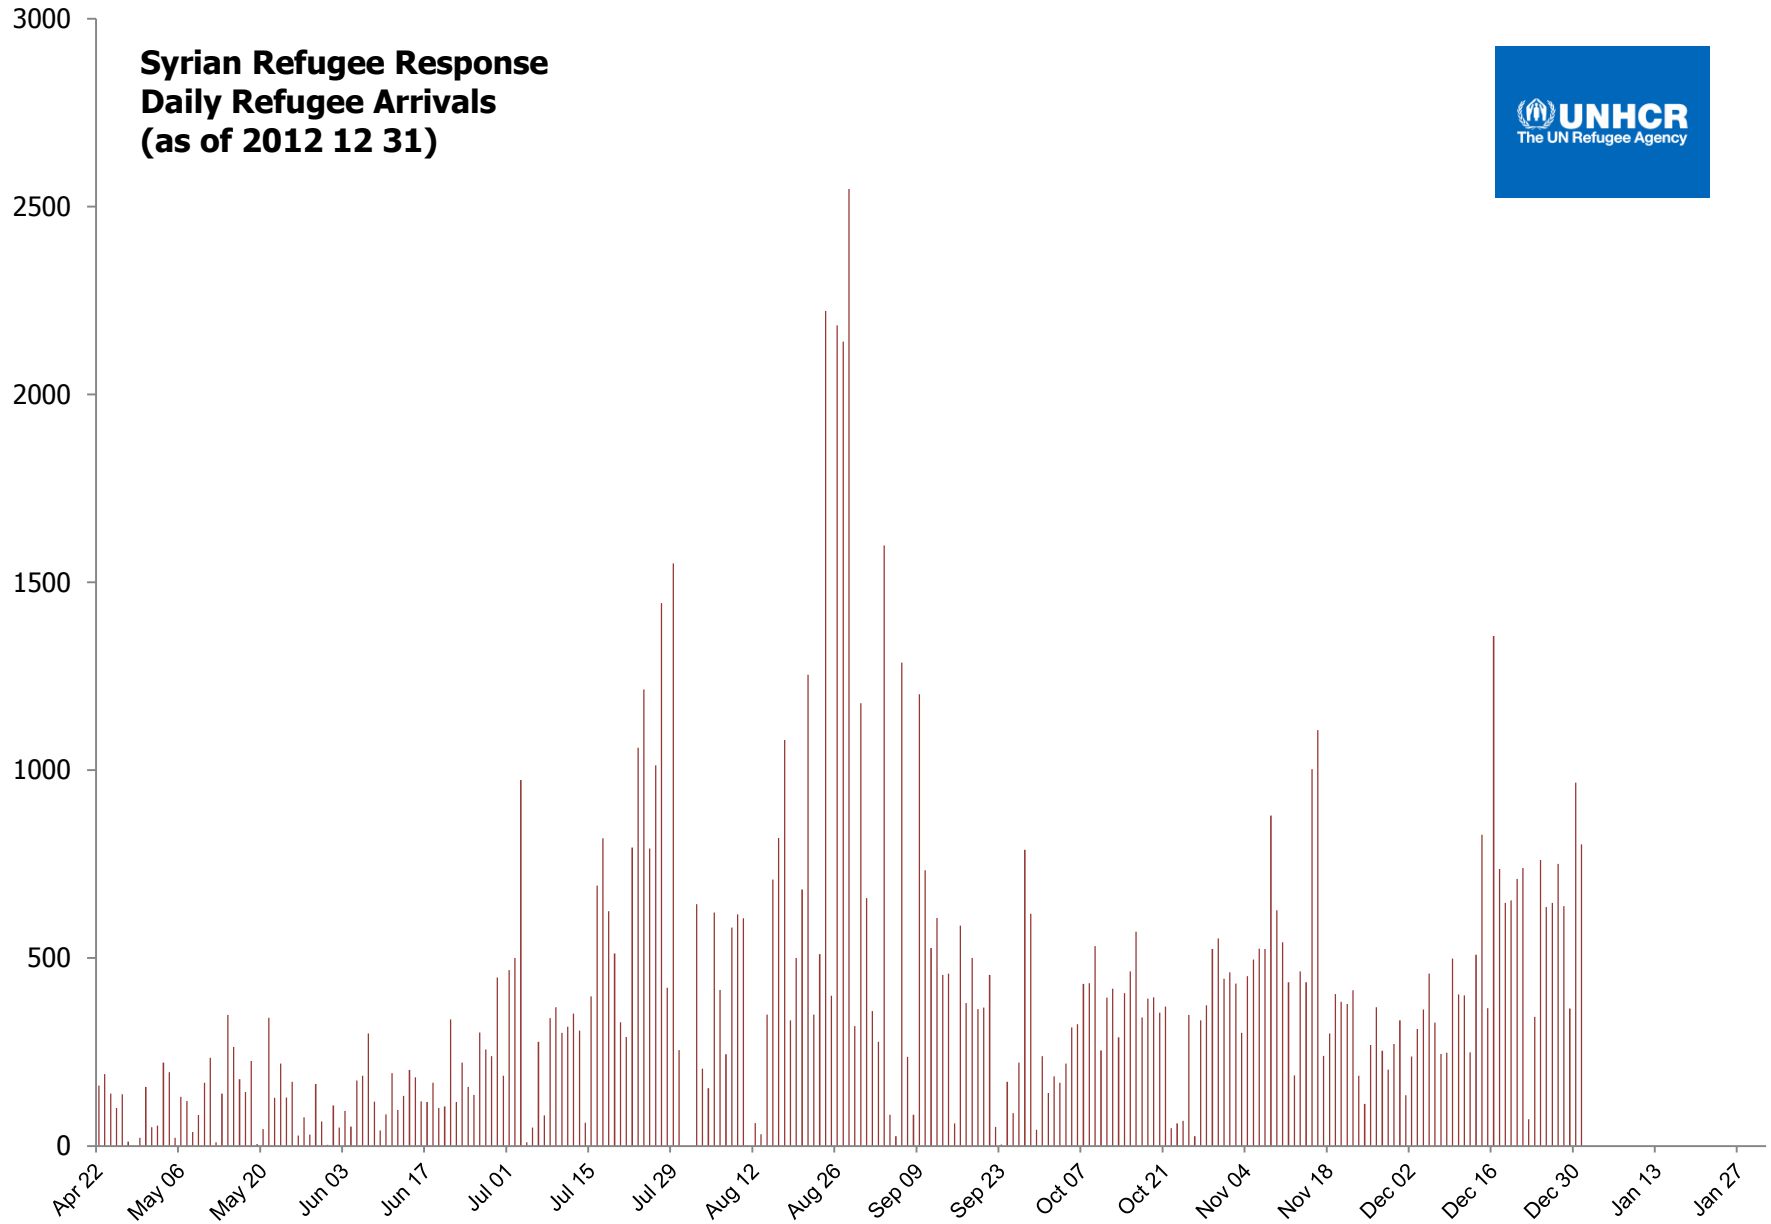

**Syrian Refugee Response
Daily Refugee Arrivals
(as of 2012 12 31)**

Syrian Refugee Response Weekly Refugee Arrivals (as of 2012 12 31)

Data are for weeks ending on stated date.
The most recent week may not be complete.

Syrian Refugee Response Monthly Refugee Arrivals (as of 2012 12 31)