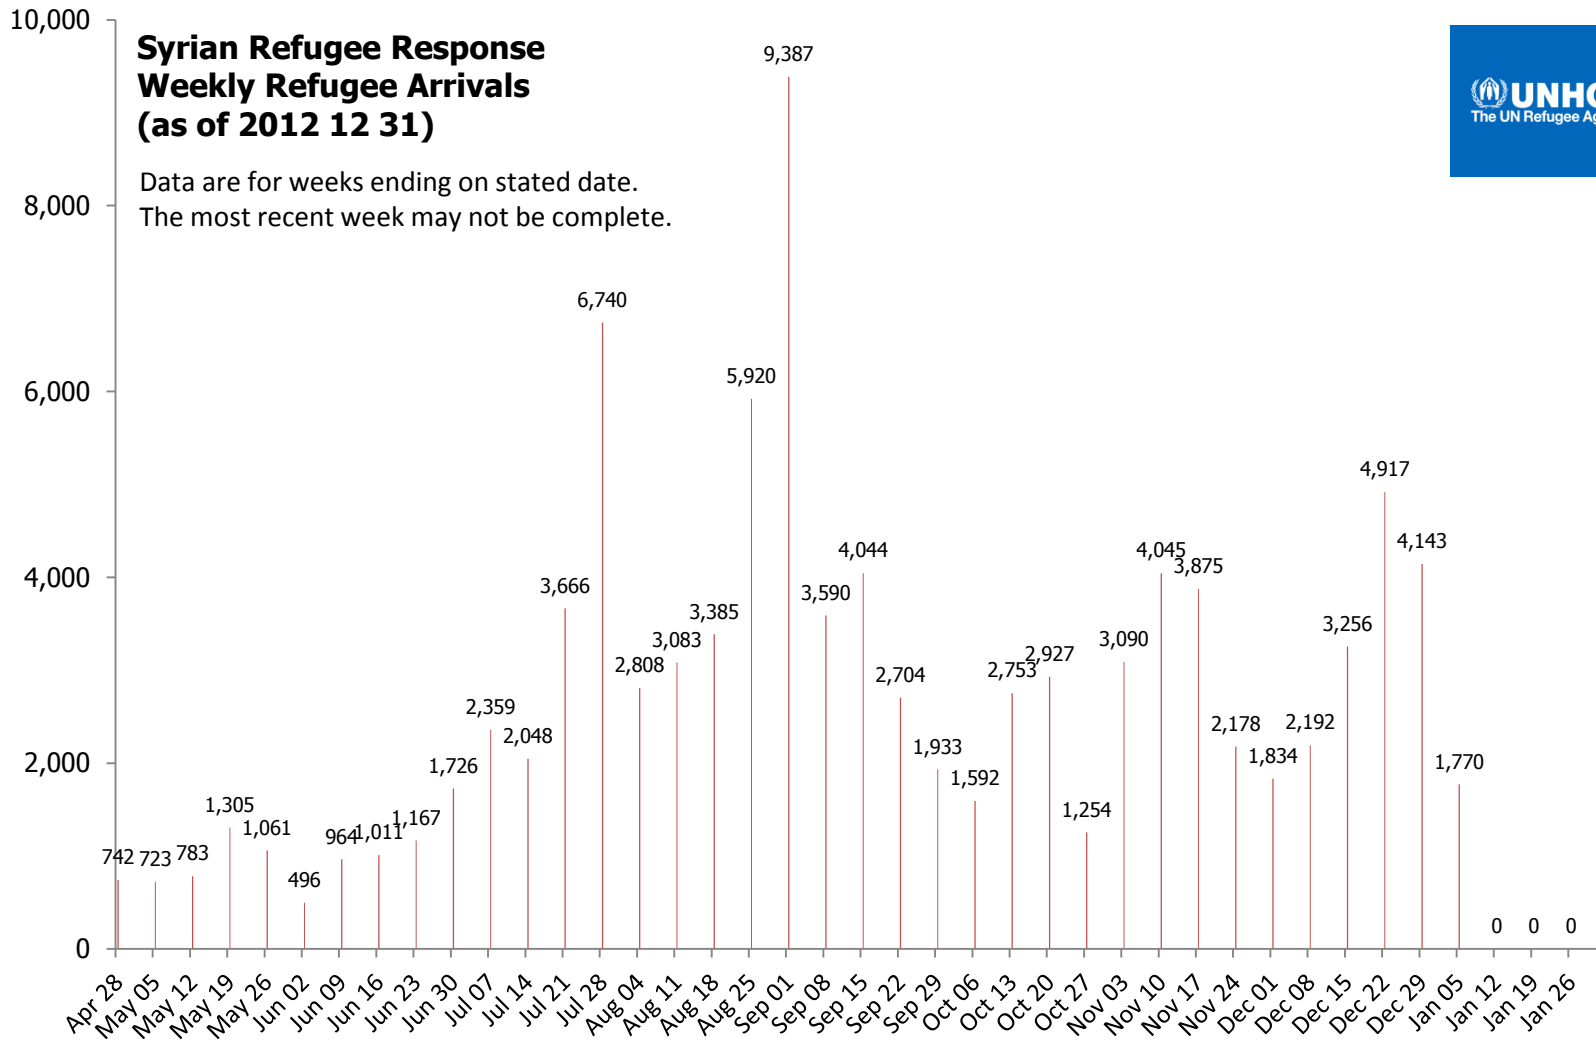

**Syrian Refugee Response
Daily Refugee Arrivals
(as of 2012 12 31)**

Syrian Refugee Response Weekly Refugee Arrivals (as of 2012 12 31)

Data are for weeks ending on stated date.
The most recent week may not be complete.

Syrian Refugee Response Monthly Refugee Arrivals (as of 2012 12 31)