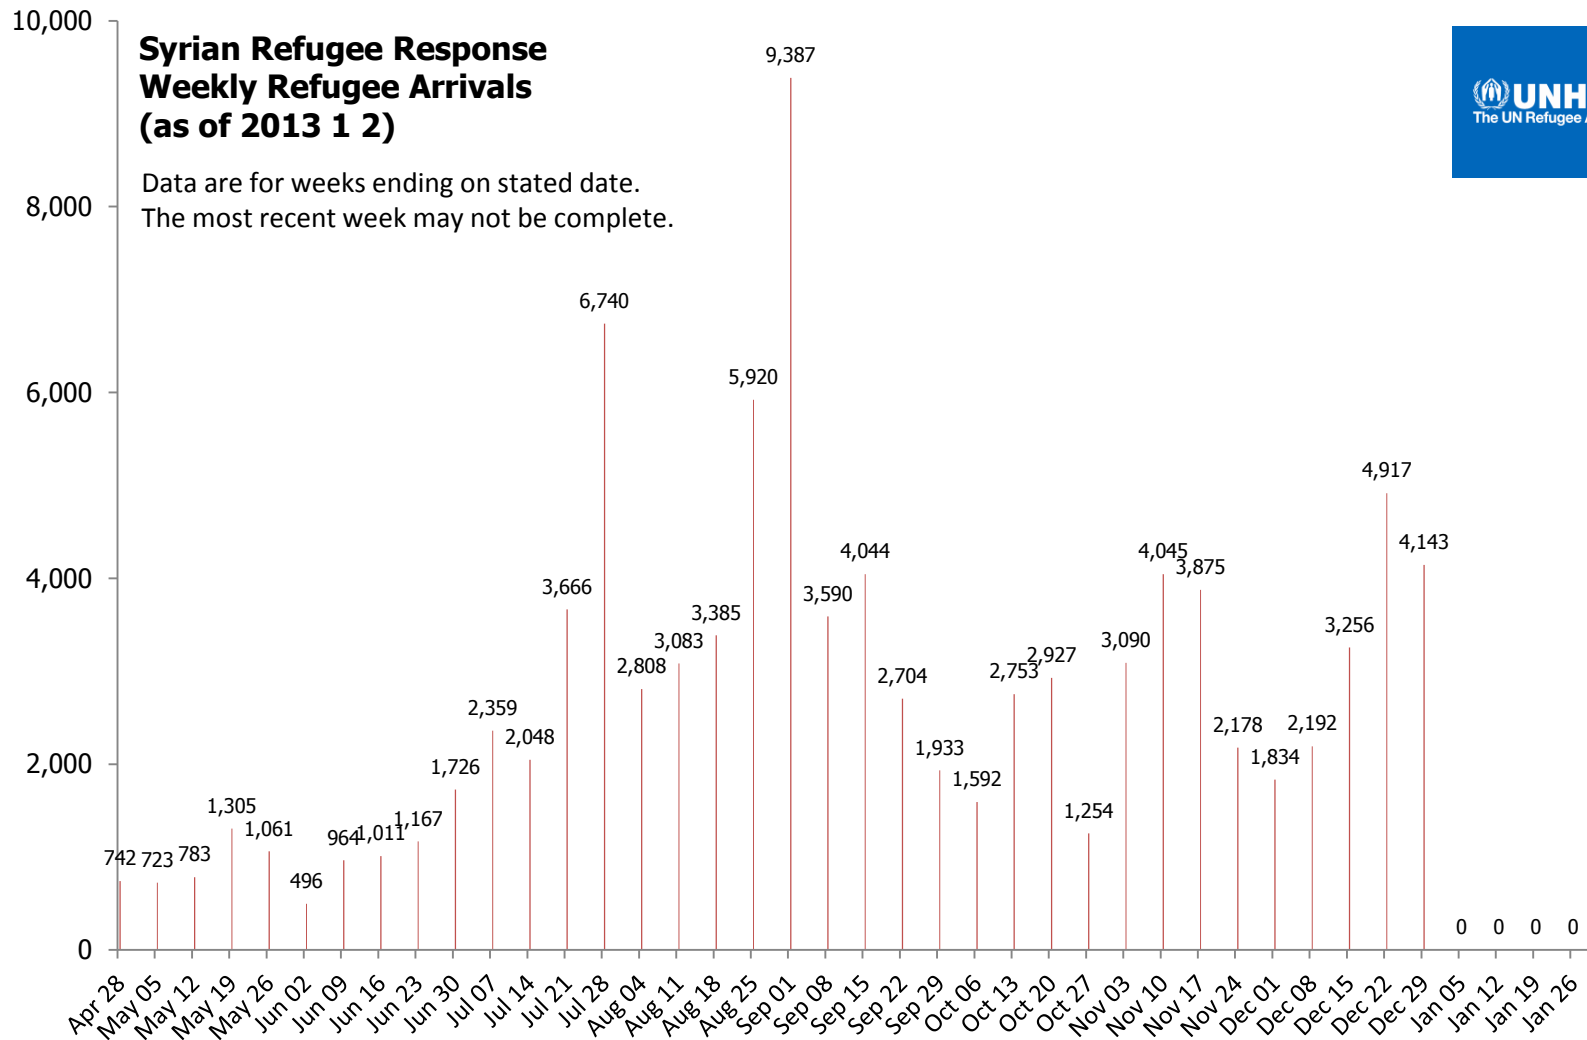

**Syrian Refugee Response
Daily Refugee Arrivals
(as of 2013 1 2)**

Syrian Refugee Response Weekly Refugee Arrivals (as of 2013 1 2)

Data are for weeks ending on stated date.
The most recent week may not be complete.

**Syrian Refugee Response
Monthly Refugee Arrivals
(as of 2013 1 2)**