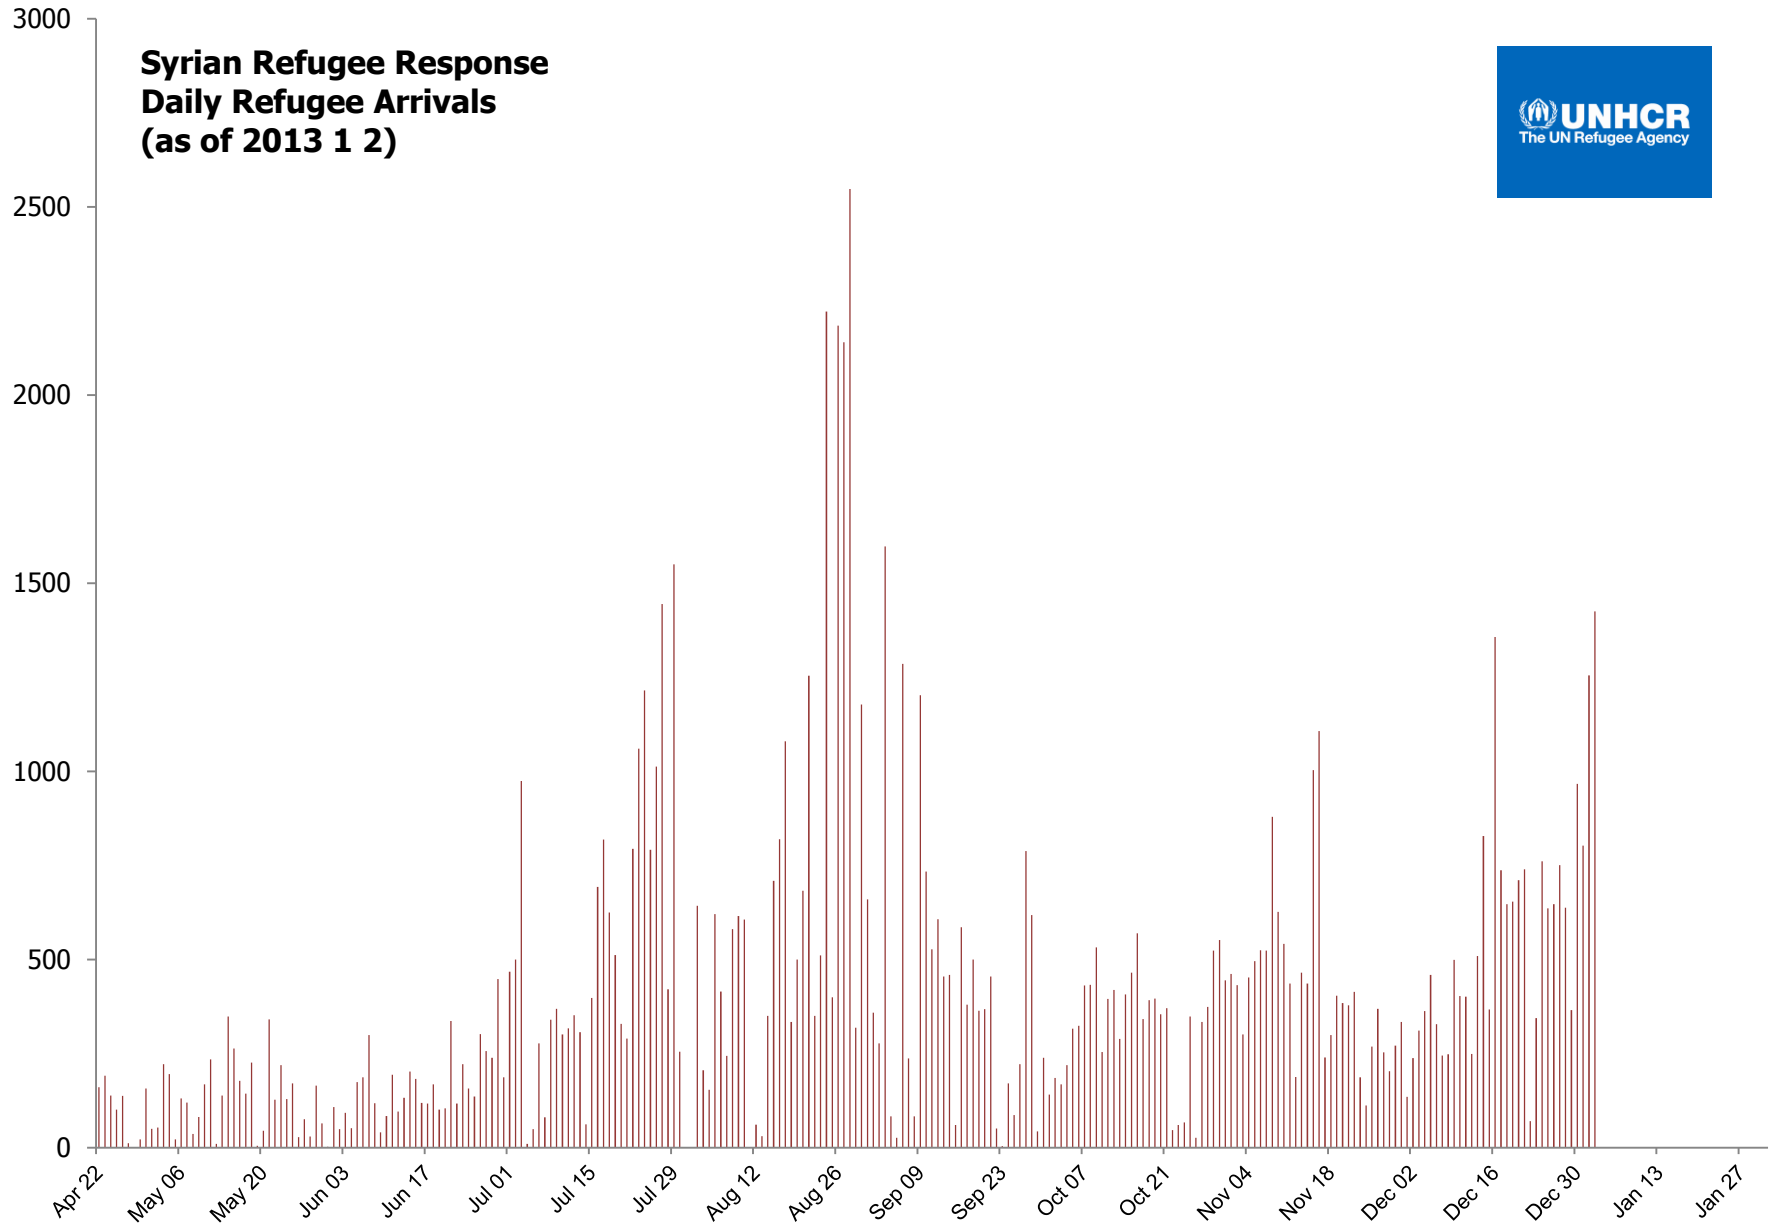

**Syrian Refugee Response
Daily Refugee Arrivals
(as of 2013 1 2)**

Syrian Refugee Response Weekly Refugee Arrivals (as of 2013 1 2)

Data are for weeks ending on stated date.
The most recent week may not be complete.

**Syrian Refugee Response
Monthly Refugee Arrivals
(as of 2013 1 2)**