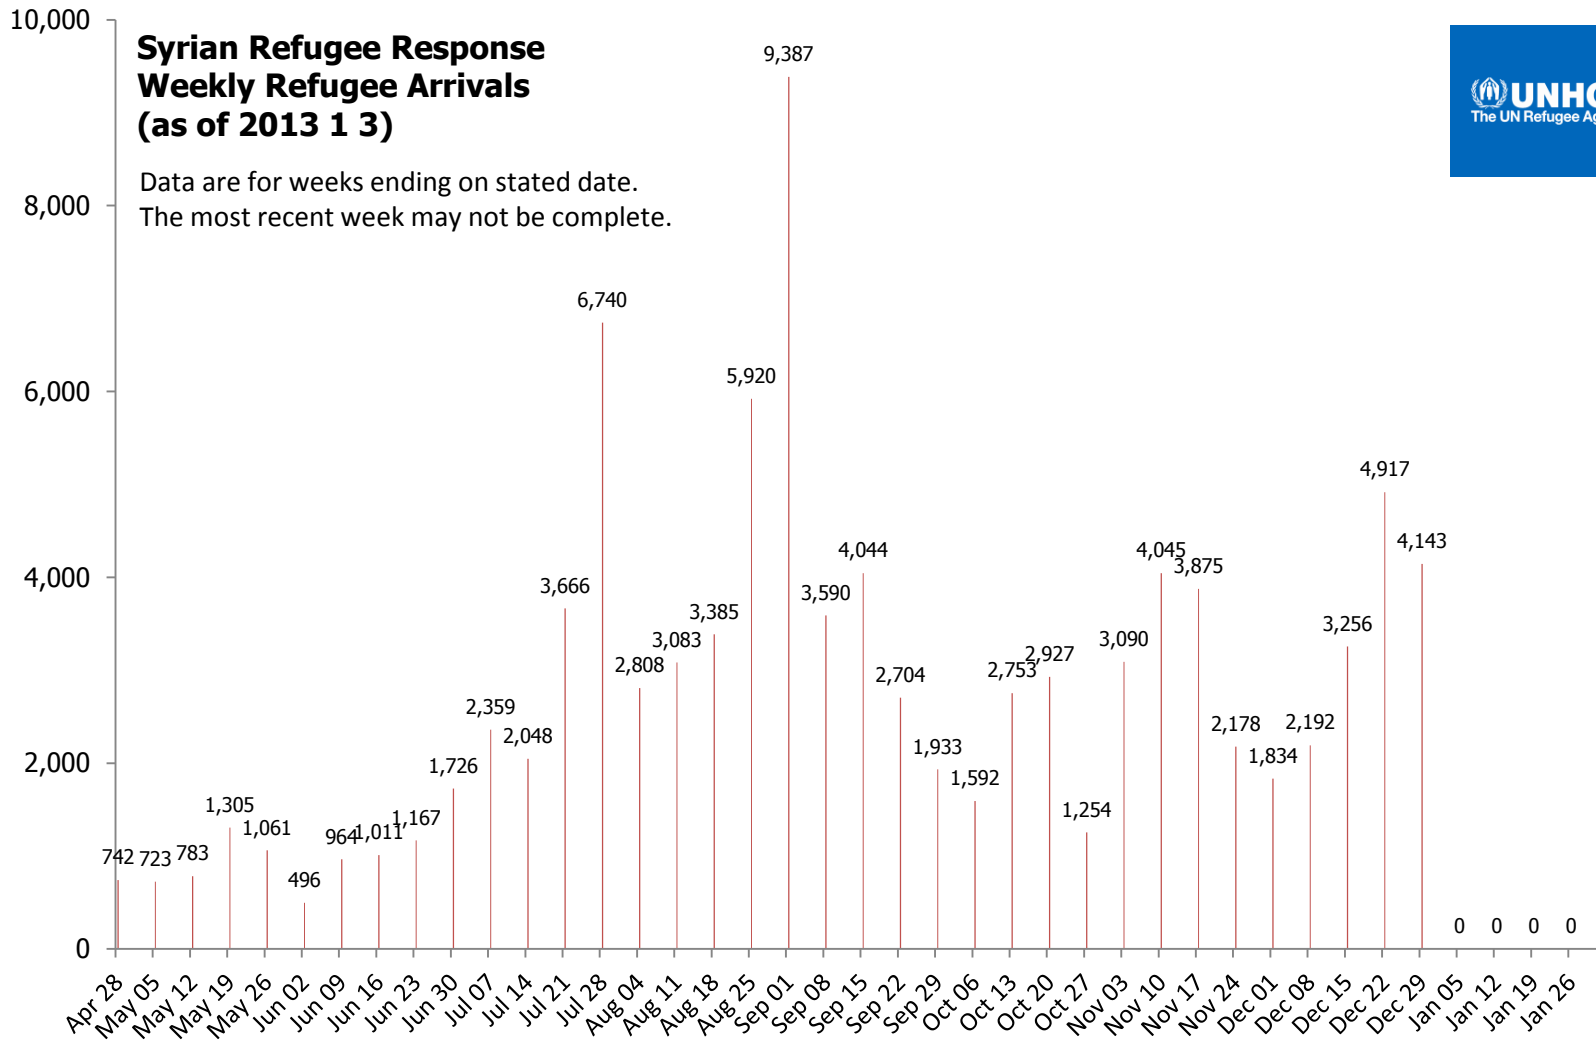

**Syrian Refugee Response
Daily Refugee Arrivals
(as of 2013 1 3)**

Syrian Refugee Response Weekly Refugee Arrivals (as of 2013 1 3)

Data are for weeks ending on stated date.
The most recent week may not be complete.

**Syrian Refugee Response
Monthly Refugee Arrivals
(as of 2013 1 3)**