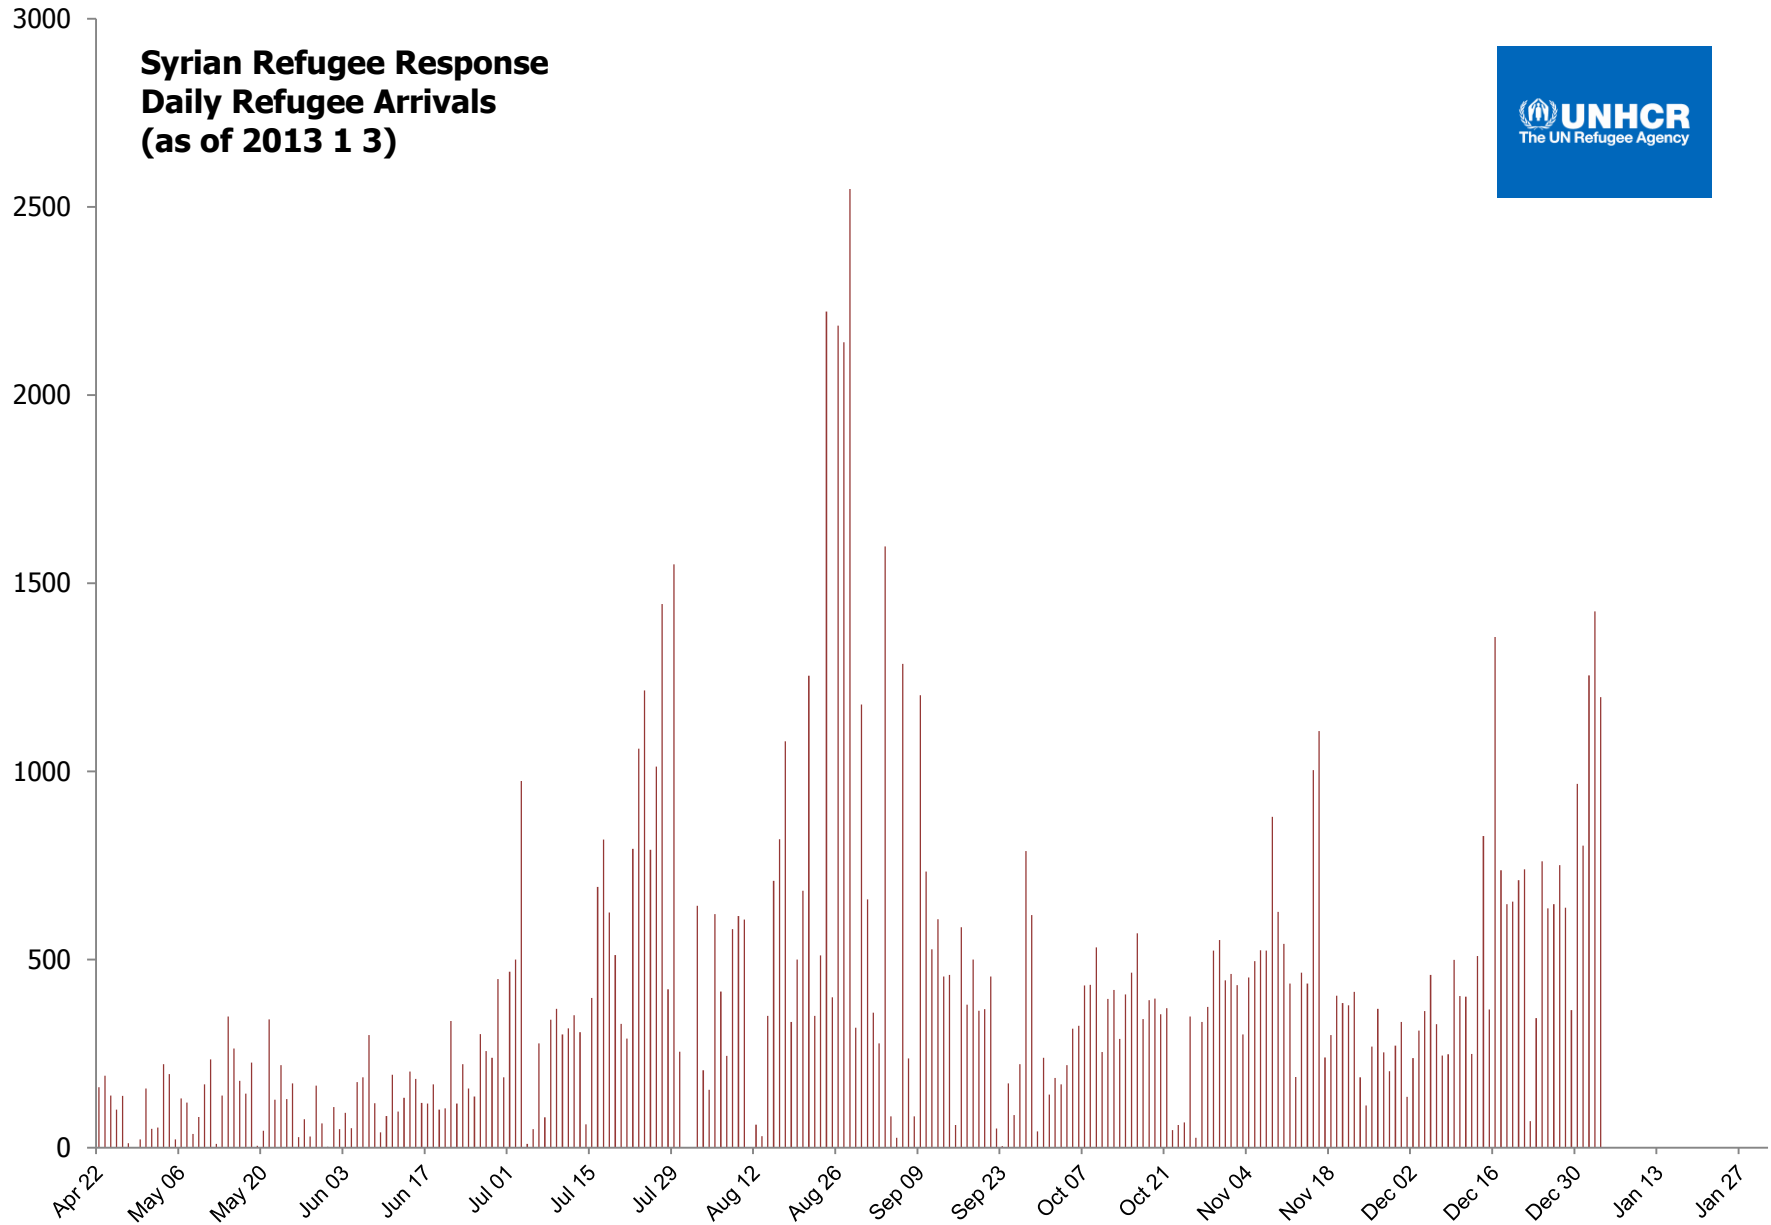

**Syrian Refugee Response
Daily Refugee Arrivals
(as of 2013 1 3)**

Syrian Refugee Response Weekly Refugee Arrivals (as of 2013 1 3)

Data are for weeks ending on stated date.
The most recent week may not be complete.

**Syrian Refugee Response
Monthly Refugee Arrivals
(as of 2013 1 3)**