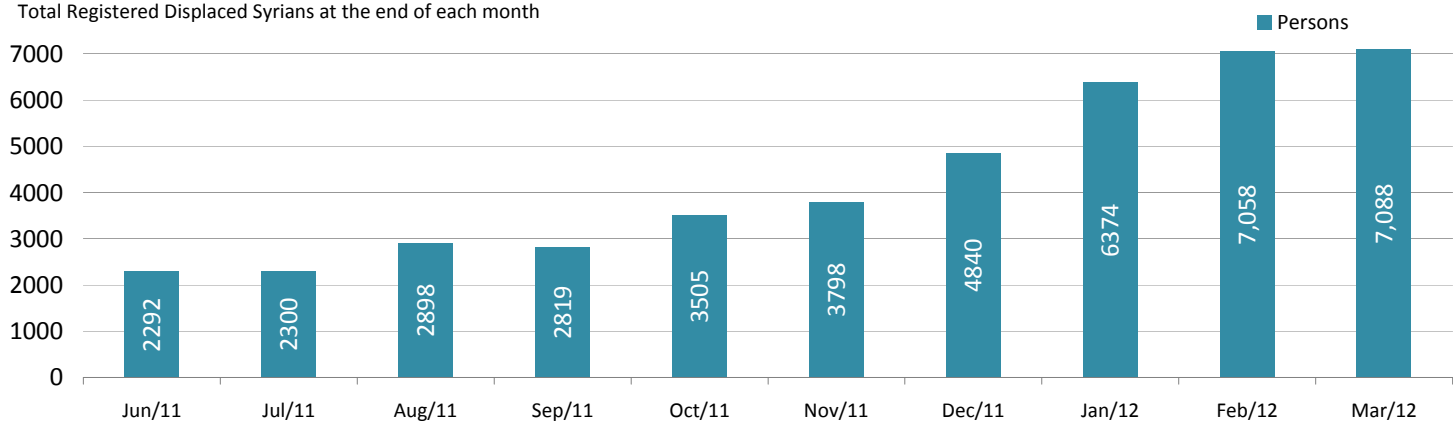

UNHCR Registered*

Total Registered Displaced Syrians at the end of each month

* Since March 2011, 413 additional Syrians registered with UNHCR office in Beirut

Age and Gender Breakdown

Place of origin

The trends show a steady and incremental increase in number of Syrians registered. The current number reached Scenario 1 of the contingency plan: 7000 individuals. The highest concentration of Syrians is in North Lebanon, followed by the Bekaa valley. Most Syrians in the North come from Homs.