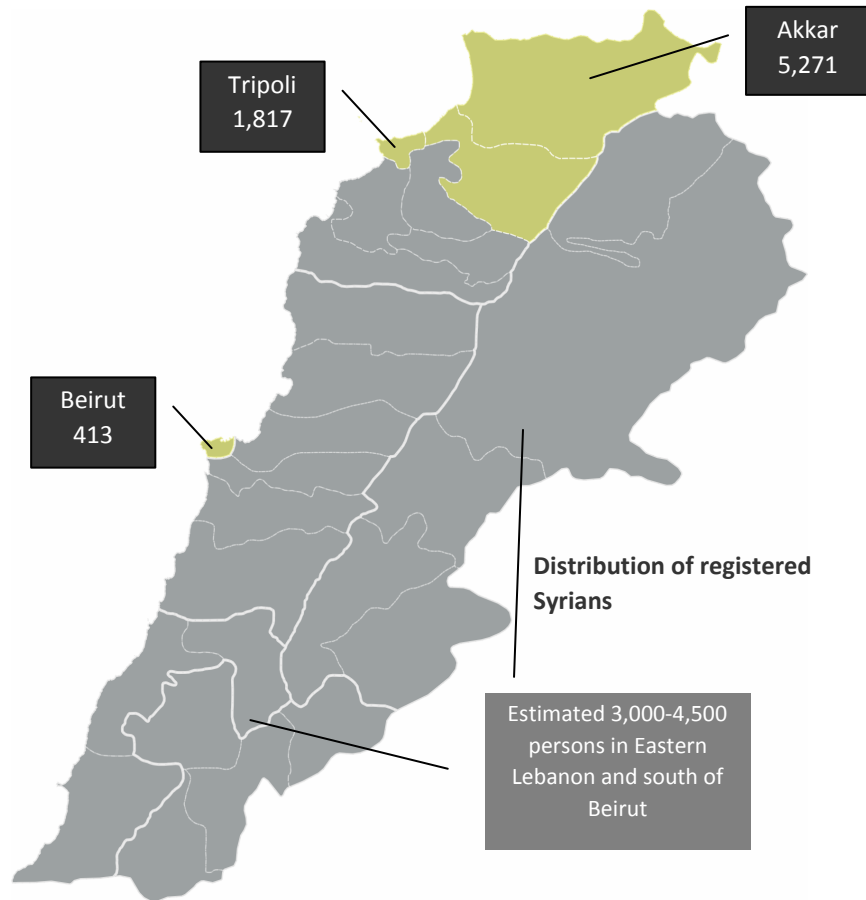

UNHCR Registered*

Total Registered Displaced Syrians at the end of each month

* Since March 2011, 413 additional Syrians registered with UNHCR office in Beirut

Age and Gender Breakdown

Place of origin

The trends show a steady and incremental increase in number of Syrians registered. The current number reached Scenario 1 of the contingency plan: 7000 individuals. The highest concentration of Syrians is in North Lebanon, followed by the Bekaa valley. Most Syrians in the North come from Homs.