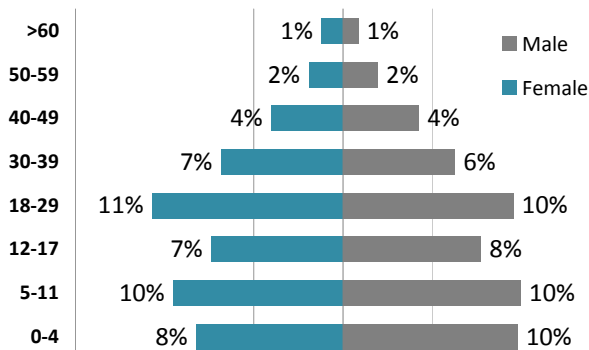

UNHCR Registered*

Total Registered Displaced Syrians at the end of each month

* Since March 2011, 413 additional Syrians registered with UNHCR office in Beirut

Age and Gender Breakdown

Place of origin

The trends show a steady and incremental increase in number of Syrians registered. The current number reached Scenario 1 of the contingency plan: 7000 individuals. The highest concentration of Syrians is in North Lebanon, followed by the Bekaa valley. Most Syrians in the North come from Homs.