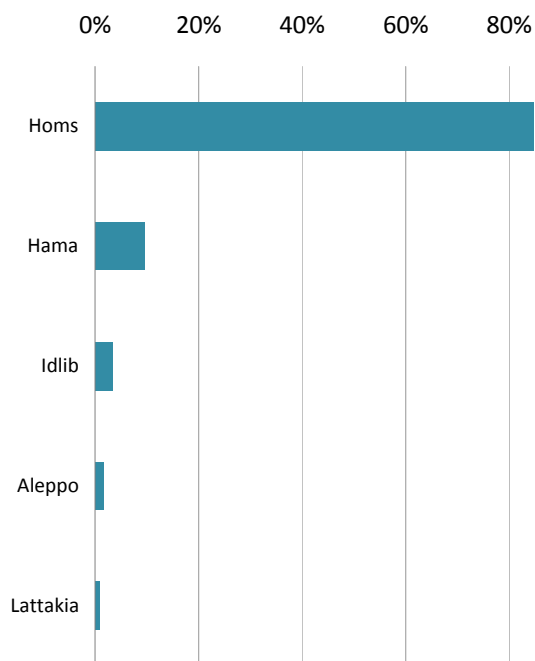

UNHCR Registered*

Total Registered Displaced Syrians at the end of each month

* Since March 2011, 413 additional Syrians registered with UNHCR office in Beirut

Age and Gender Breakdown

Place of origin

The trends show a steady and incremental increase in number of Syrians registered. The current number reached Scenario 1 of the contingency plan: 7000 individuals. The highest concentration of Syrians is in North Lebanon, followed by the Bekaa valley. Most Syrians in the North come from Homs.