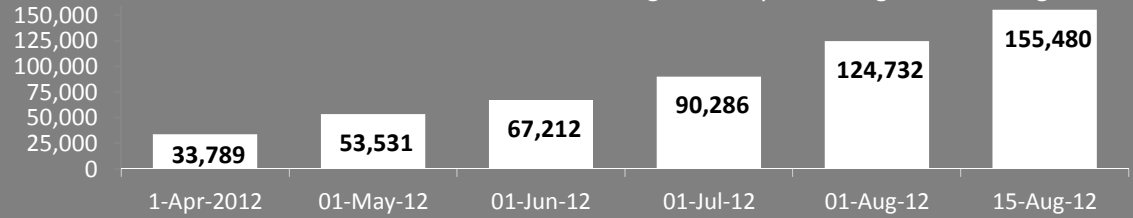

Syrian Refugees 15 August 2012

Total: **170,116**

Registered: **155,480**

Awaiting registration: **14,636**

Prepared by the UNHCR Regional Data Analysis Group

Registered Syrian Refugees in the Region

Cumulative Registration by Country of Asylum