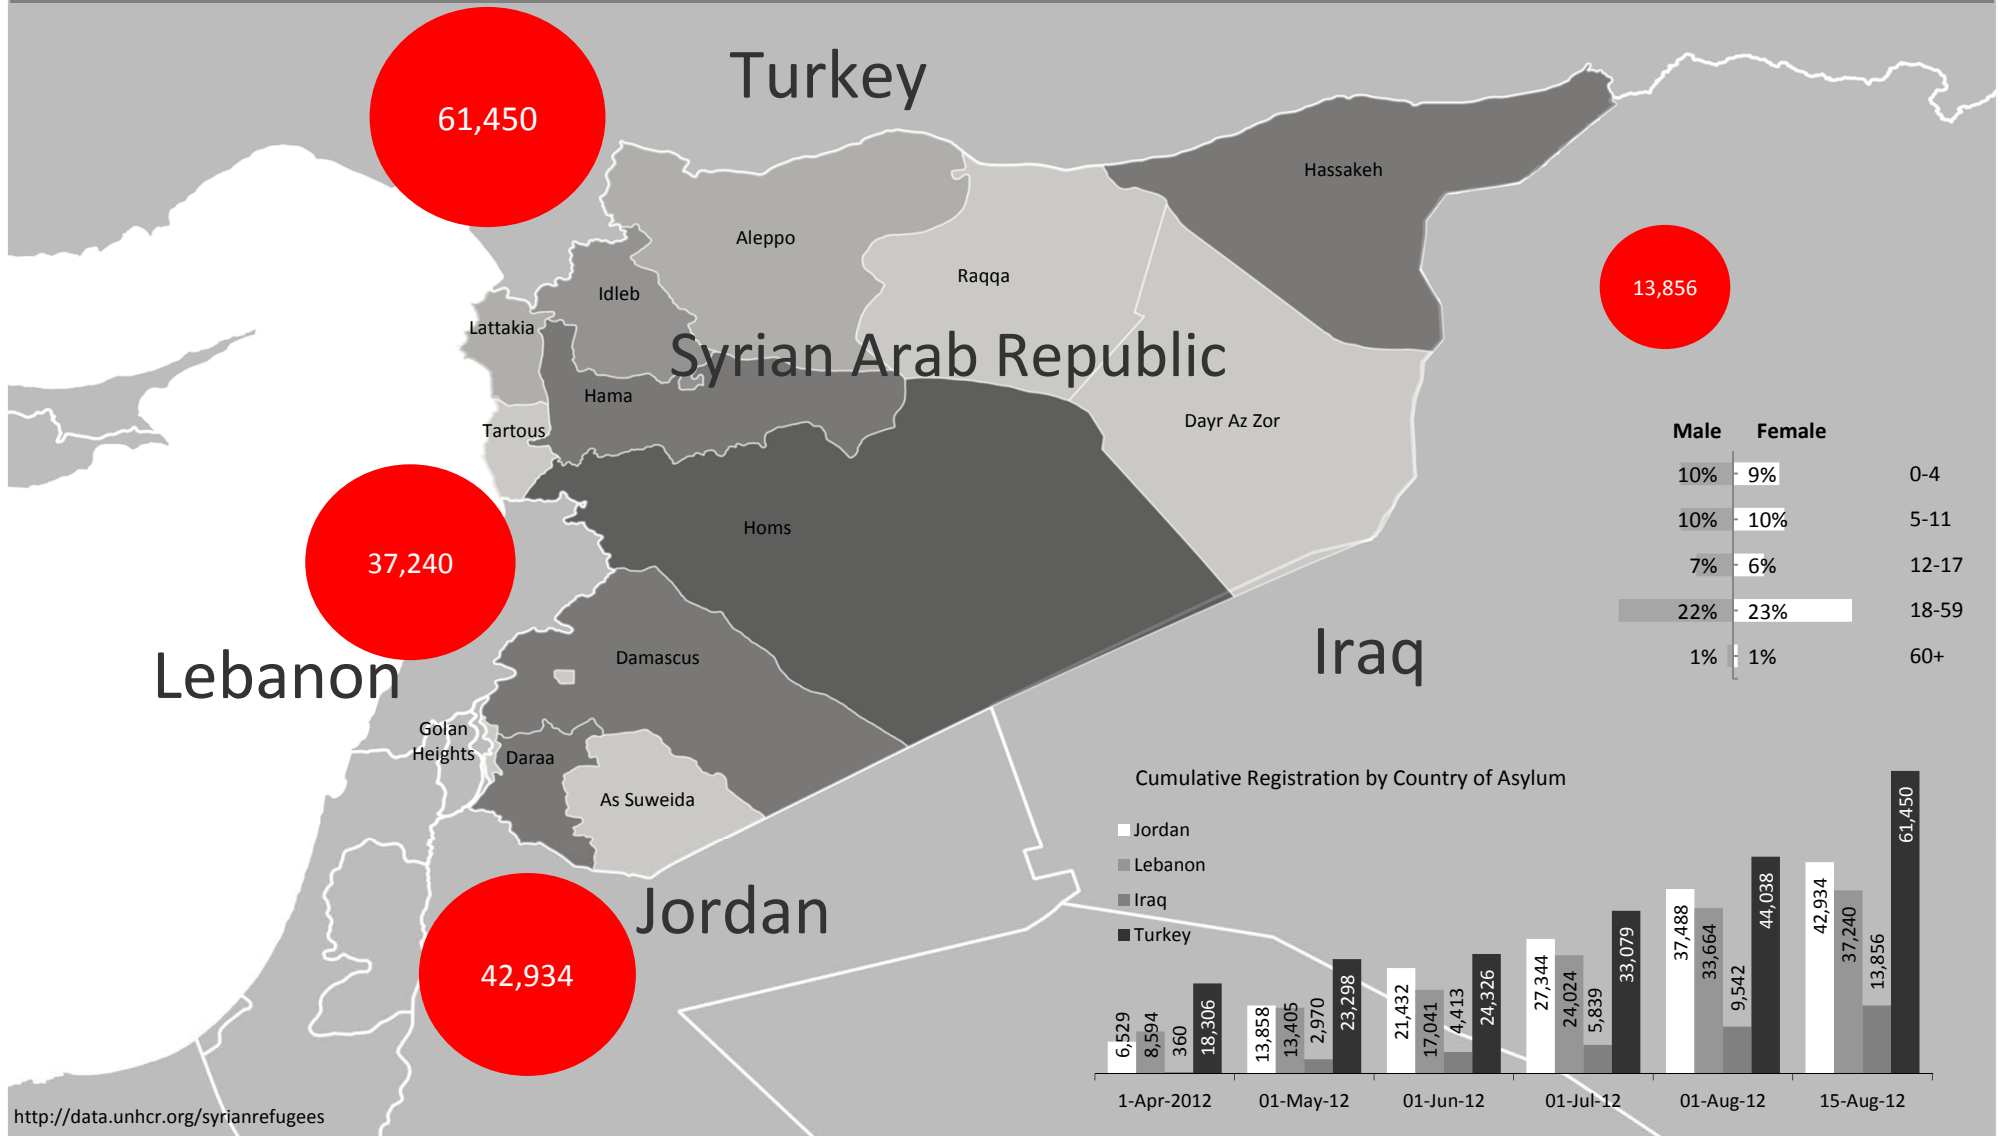

Syrian Refugees 15 August 2012

Total: **170,116**

Registered: **155,480**

Awaiting registration: **14,636**

Prepared by the UNHCR Regional Data Analysis Group

Registered Syrian Refugees in the Region

Cumulative Registration by Country of Asylum