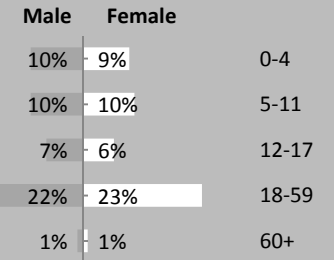

Syrian Refugees 15 August 2012

Total: **170,116**

Registered: **155,480**

Awaiting registration: **14,636**

Prepared by the UNHCR Regional Data Analysis Group

Registered Syrian Refugees in the Region

Cumulative Registration by Country of Asylum