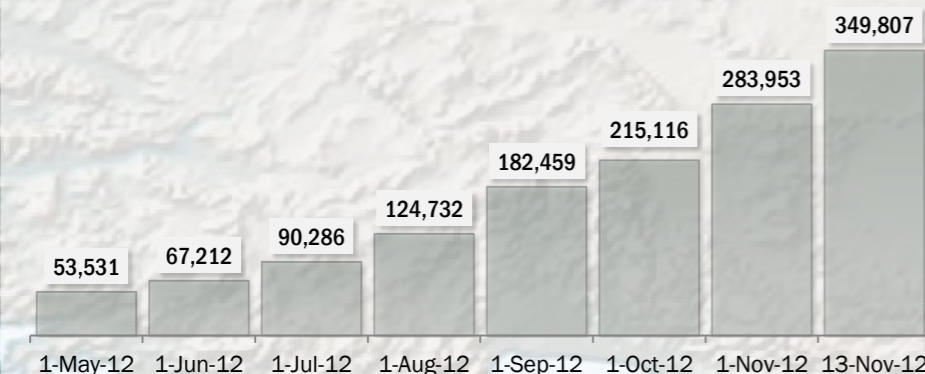

Syrian Refugees

Refugee Population Update

13-Nov-12

UNHCR Regional Data Analysis Group

Total Number of Refugees *
includes 7,557 registered in North Africa

415,659

Registered Refugees

349,807

Estimated Refugees Awaiting Registration

65,852

Registered Syrian Refugees in the Region

Cumulative figures for registered refugees