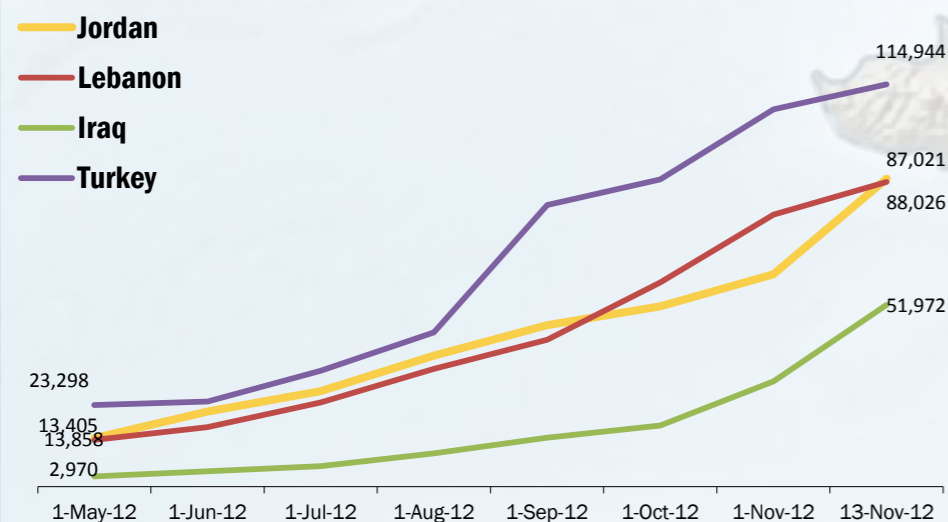

Cumulative Registration Trends by Country of Asylum

Includes only registered refugees