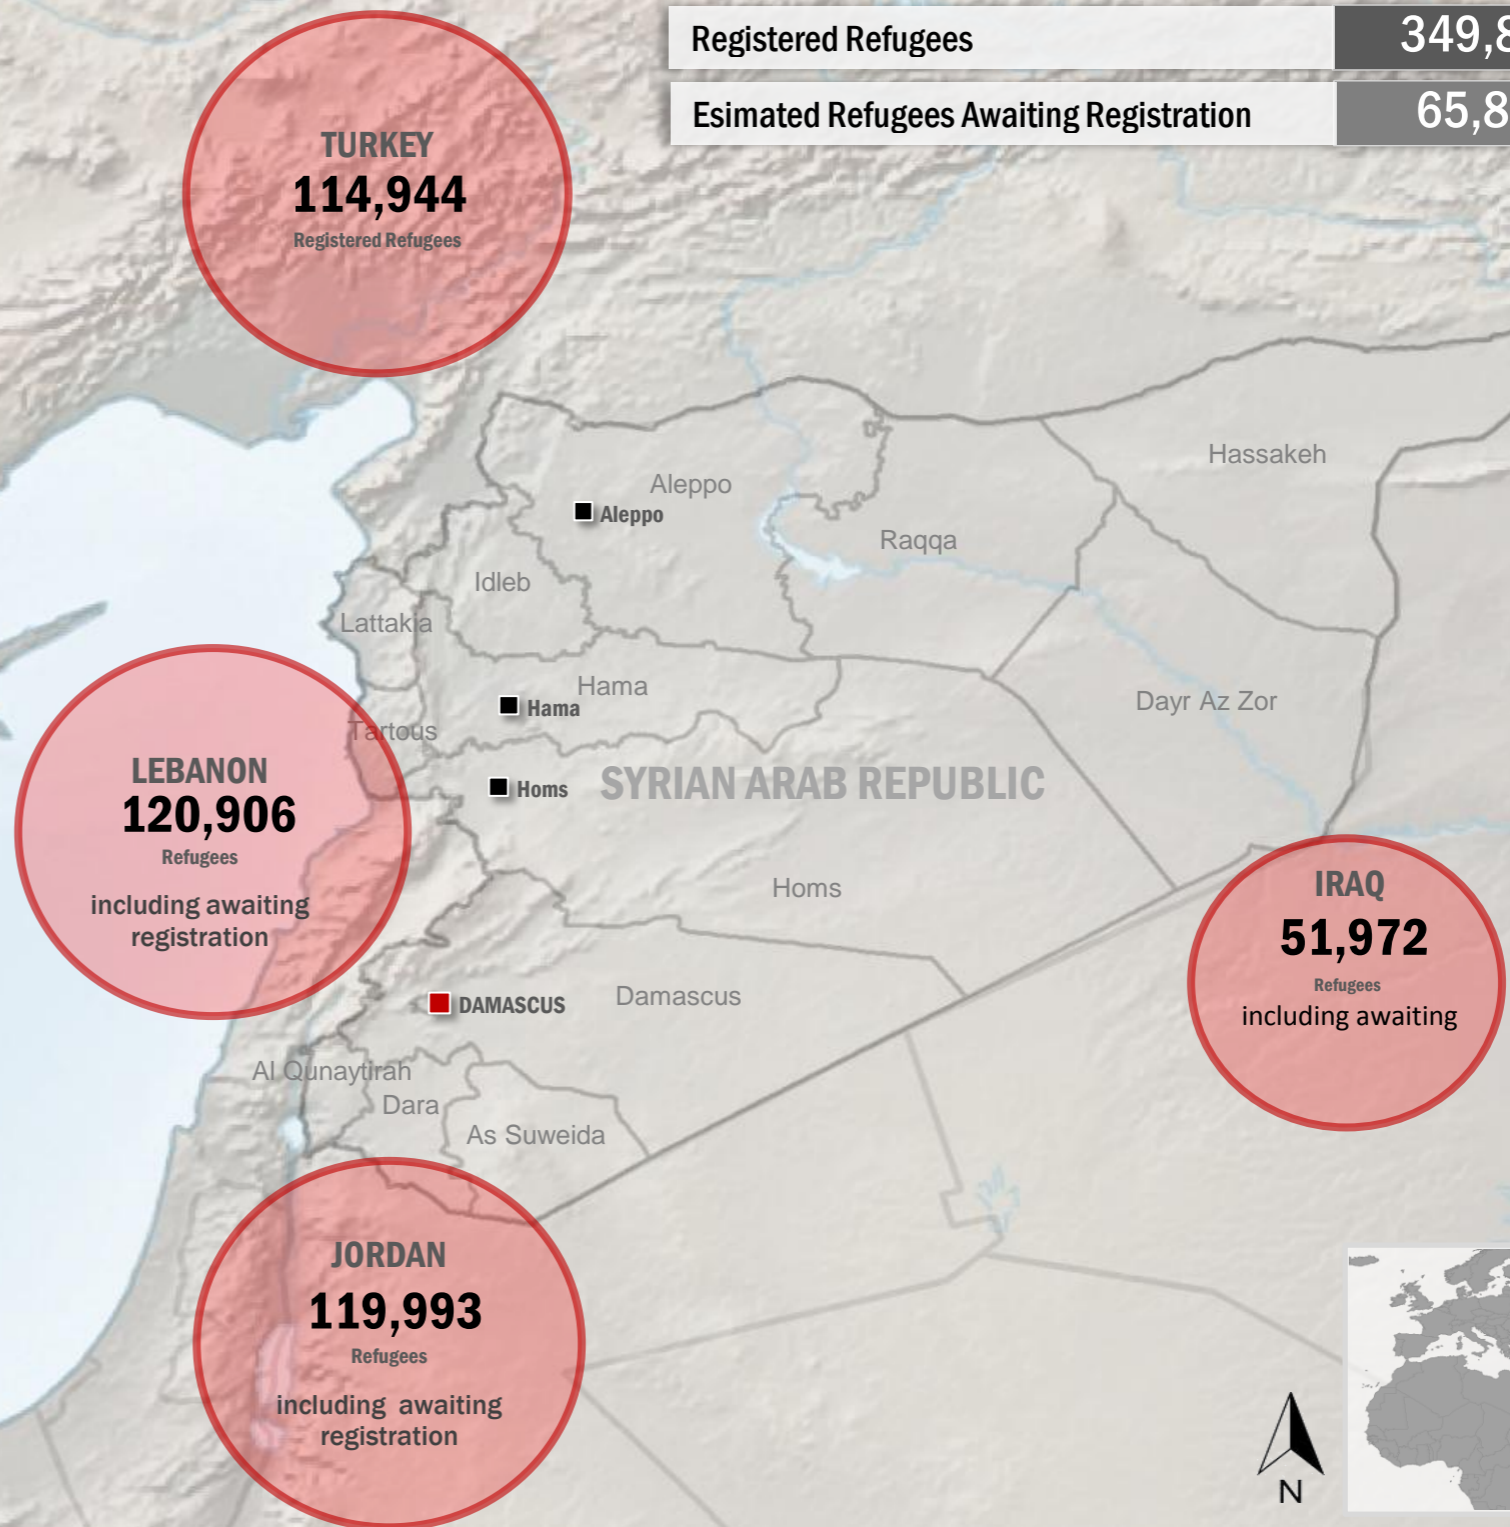

Age & Gender of Registered Refugees

The boundaries and names used on this map do not imply official endorsement or acceptance by the United Nations.

Sources UNHCR Regional Datawarehouse, Common Operational Dataset (COD), UNGIWG, Natural Earth, UNCS

For more information, consult <http://data.unhcr.org/syrianrefugees>