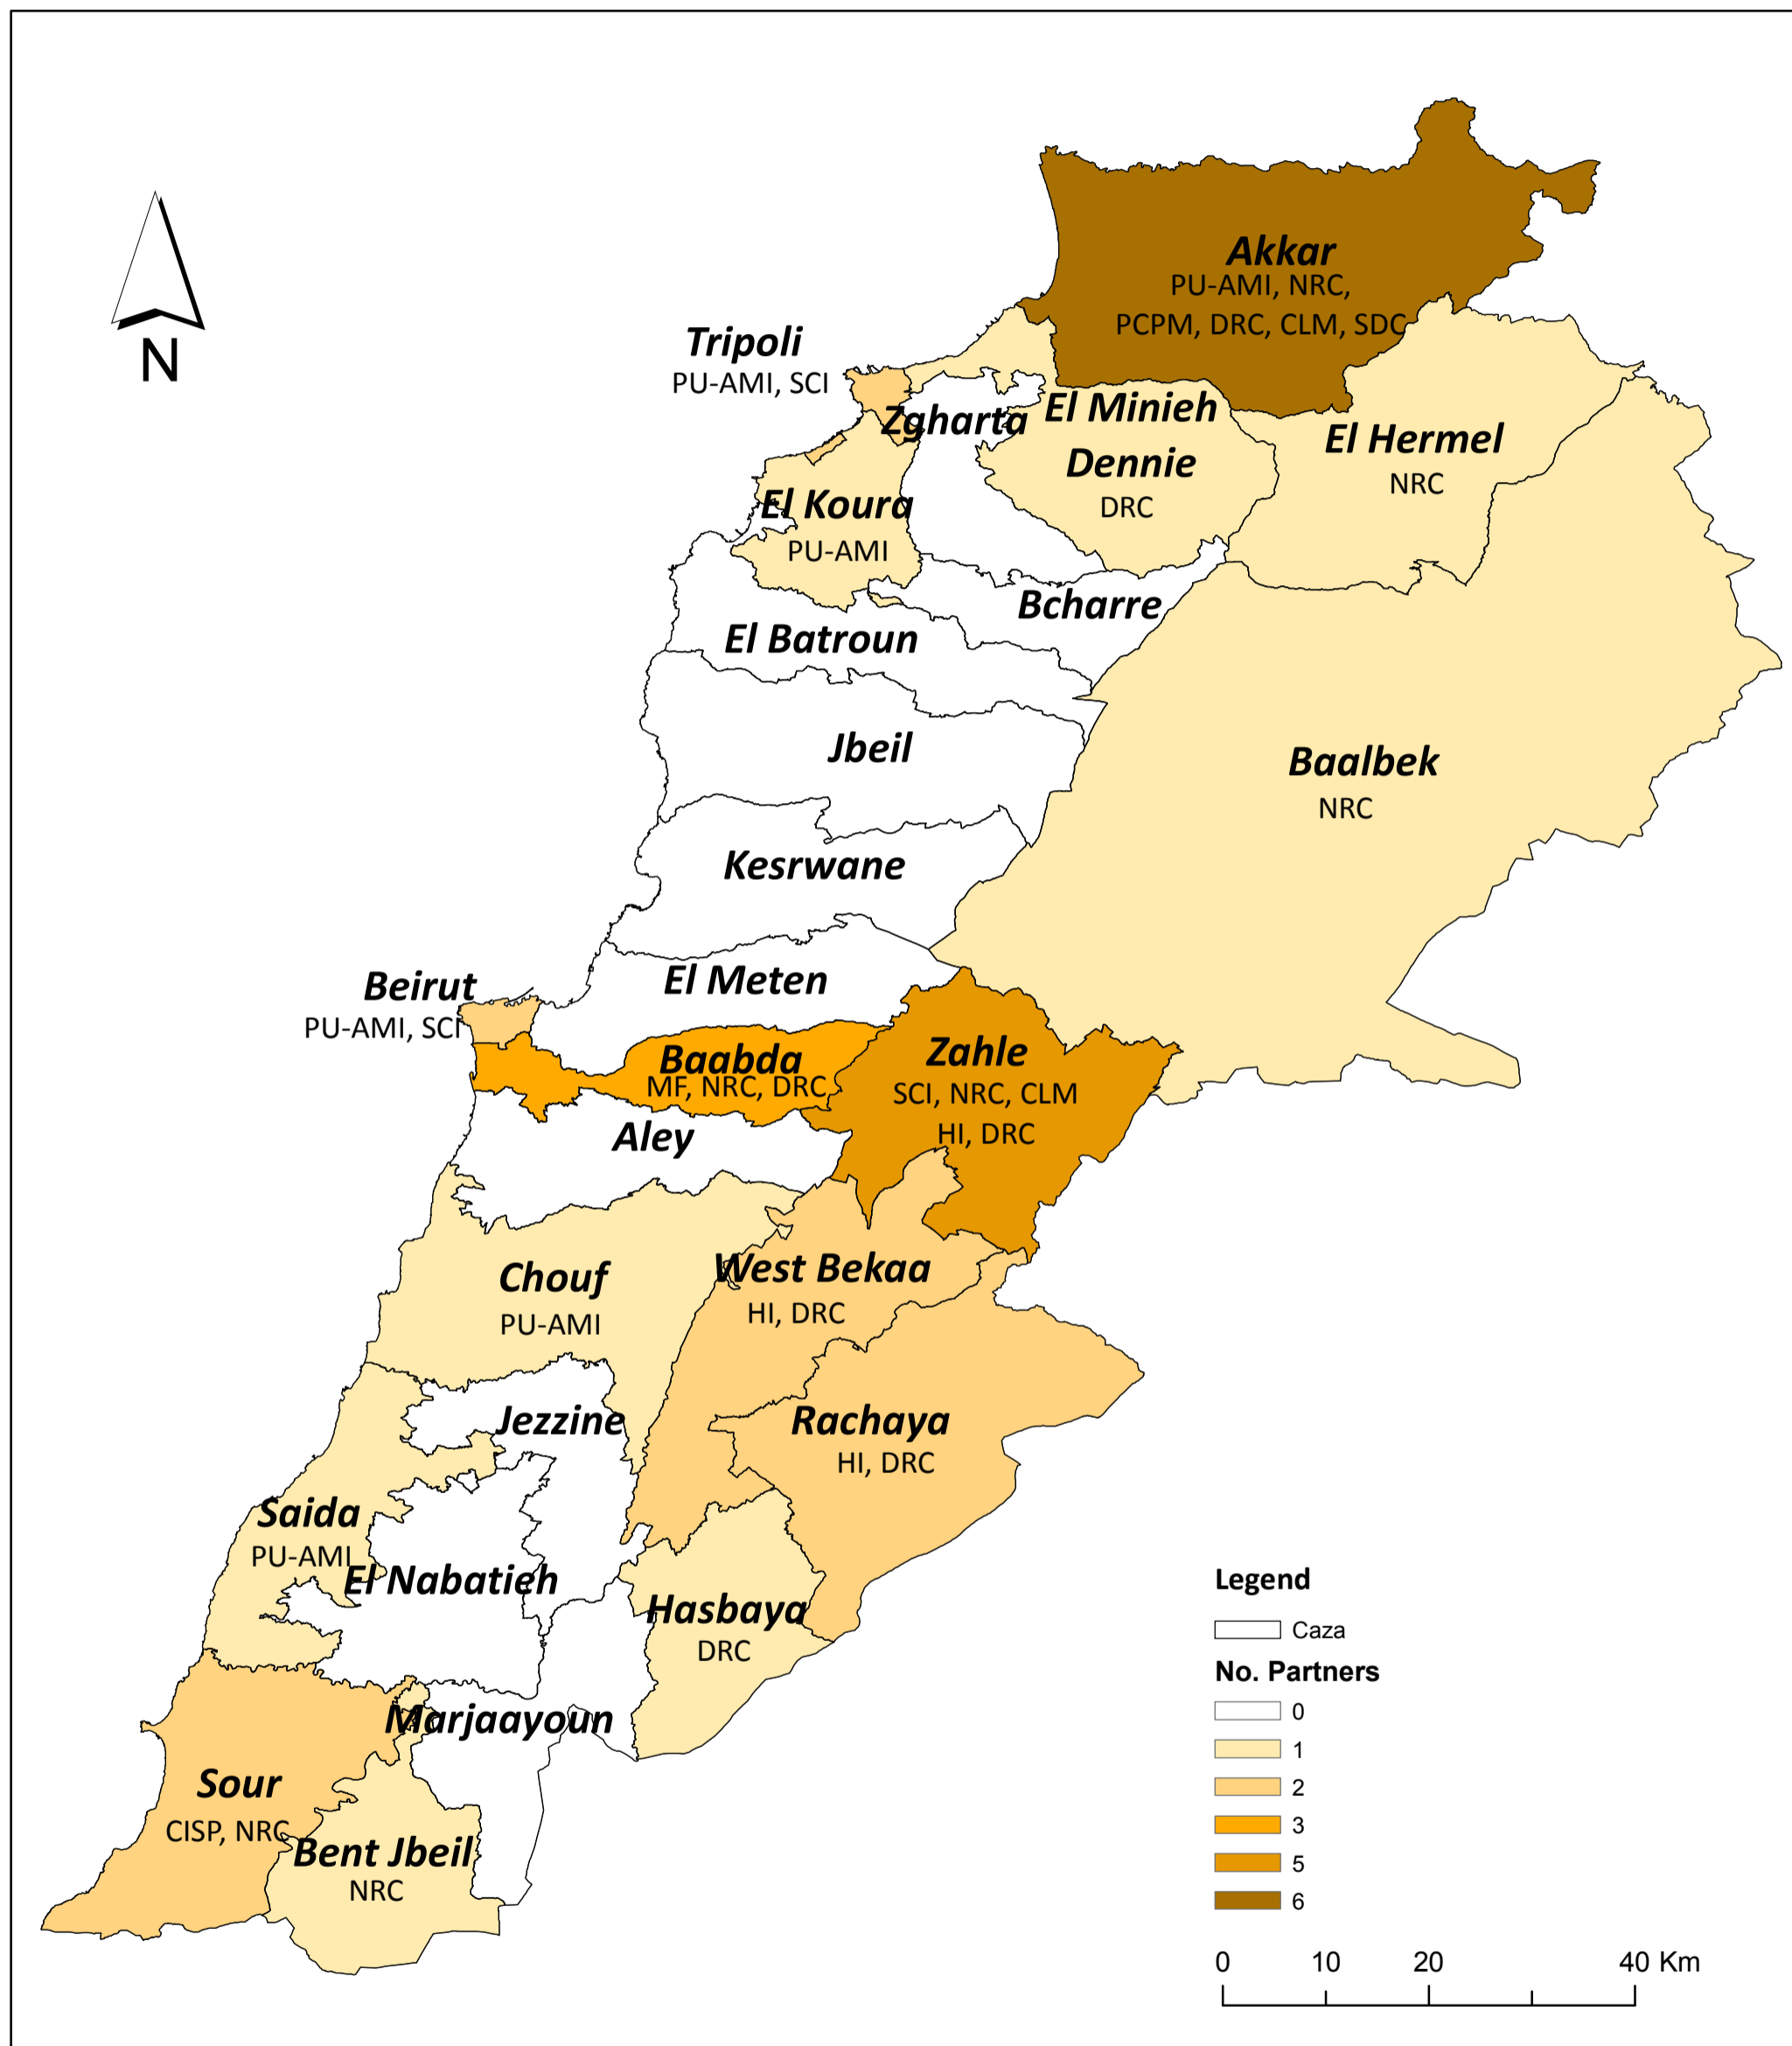

# Shelter Sector Partners Mapping

Number of Organizations intervening at the caza level  
As of February 28, 2013

Shelter Sector Working Group - UNHCR Marcel Van Maastrigt maastrig@unhcr.org;  
Alain Robyns robyns@unhcr.org.  
Population figures UNHCR shahin@unhcr.org  
For more information and updates, contact: ghossoub@unhcr.org

The boundaries, names, and designations used on this map do not imply official endorsement of the United Nations or UNHCR. All data used were the best available at the time of map production.

The No. of Partners and their distribution as of 25 February 2013 by UNHCR.

Data Source: CISP, CLM, DRC, Handicap International, Makhzoumi Foundation, NRC, PCPM, PU-AMI, SCI, SDC, UNHCR