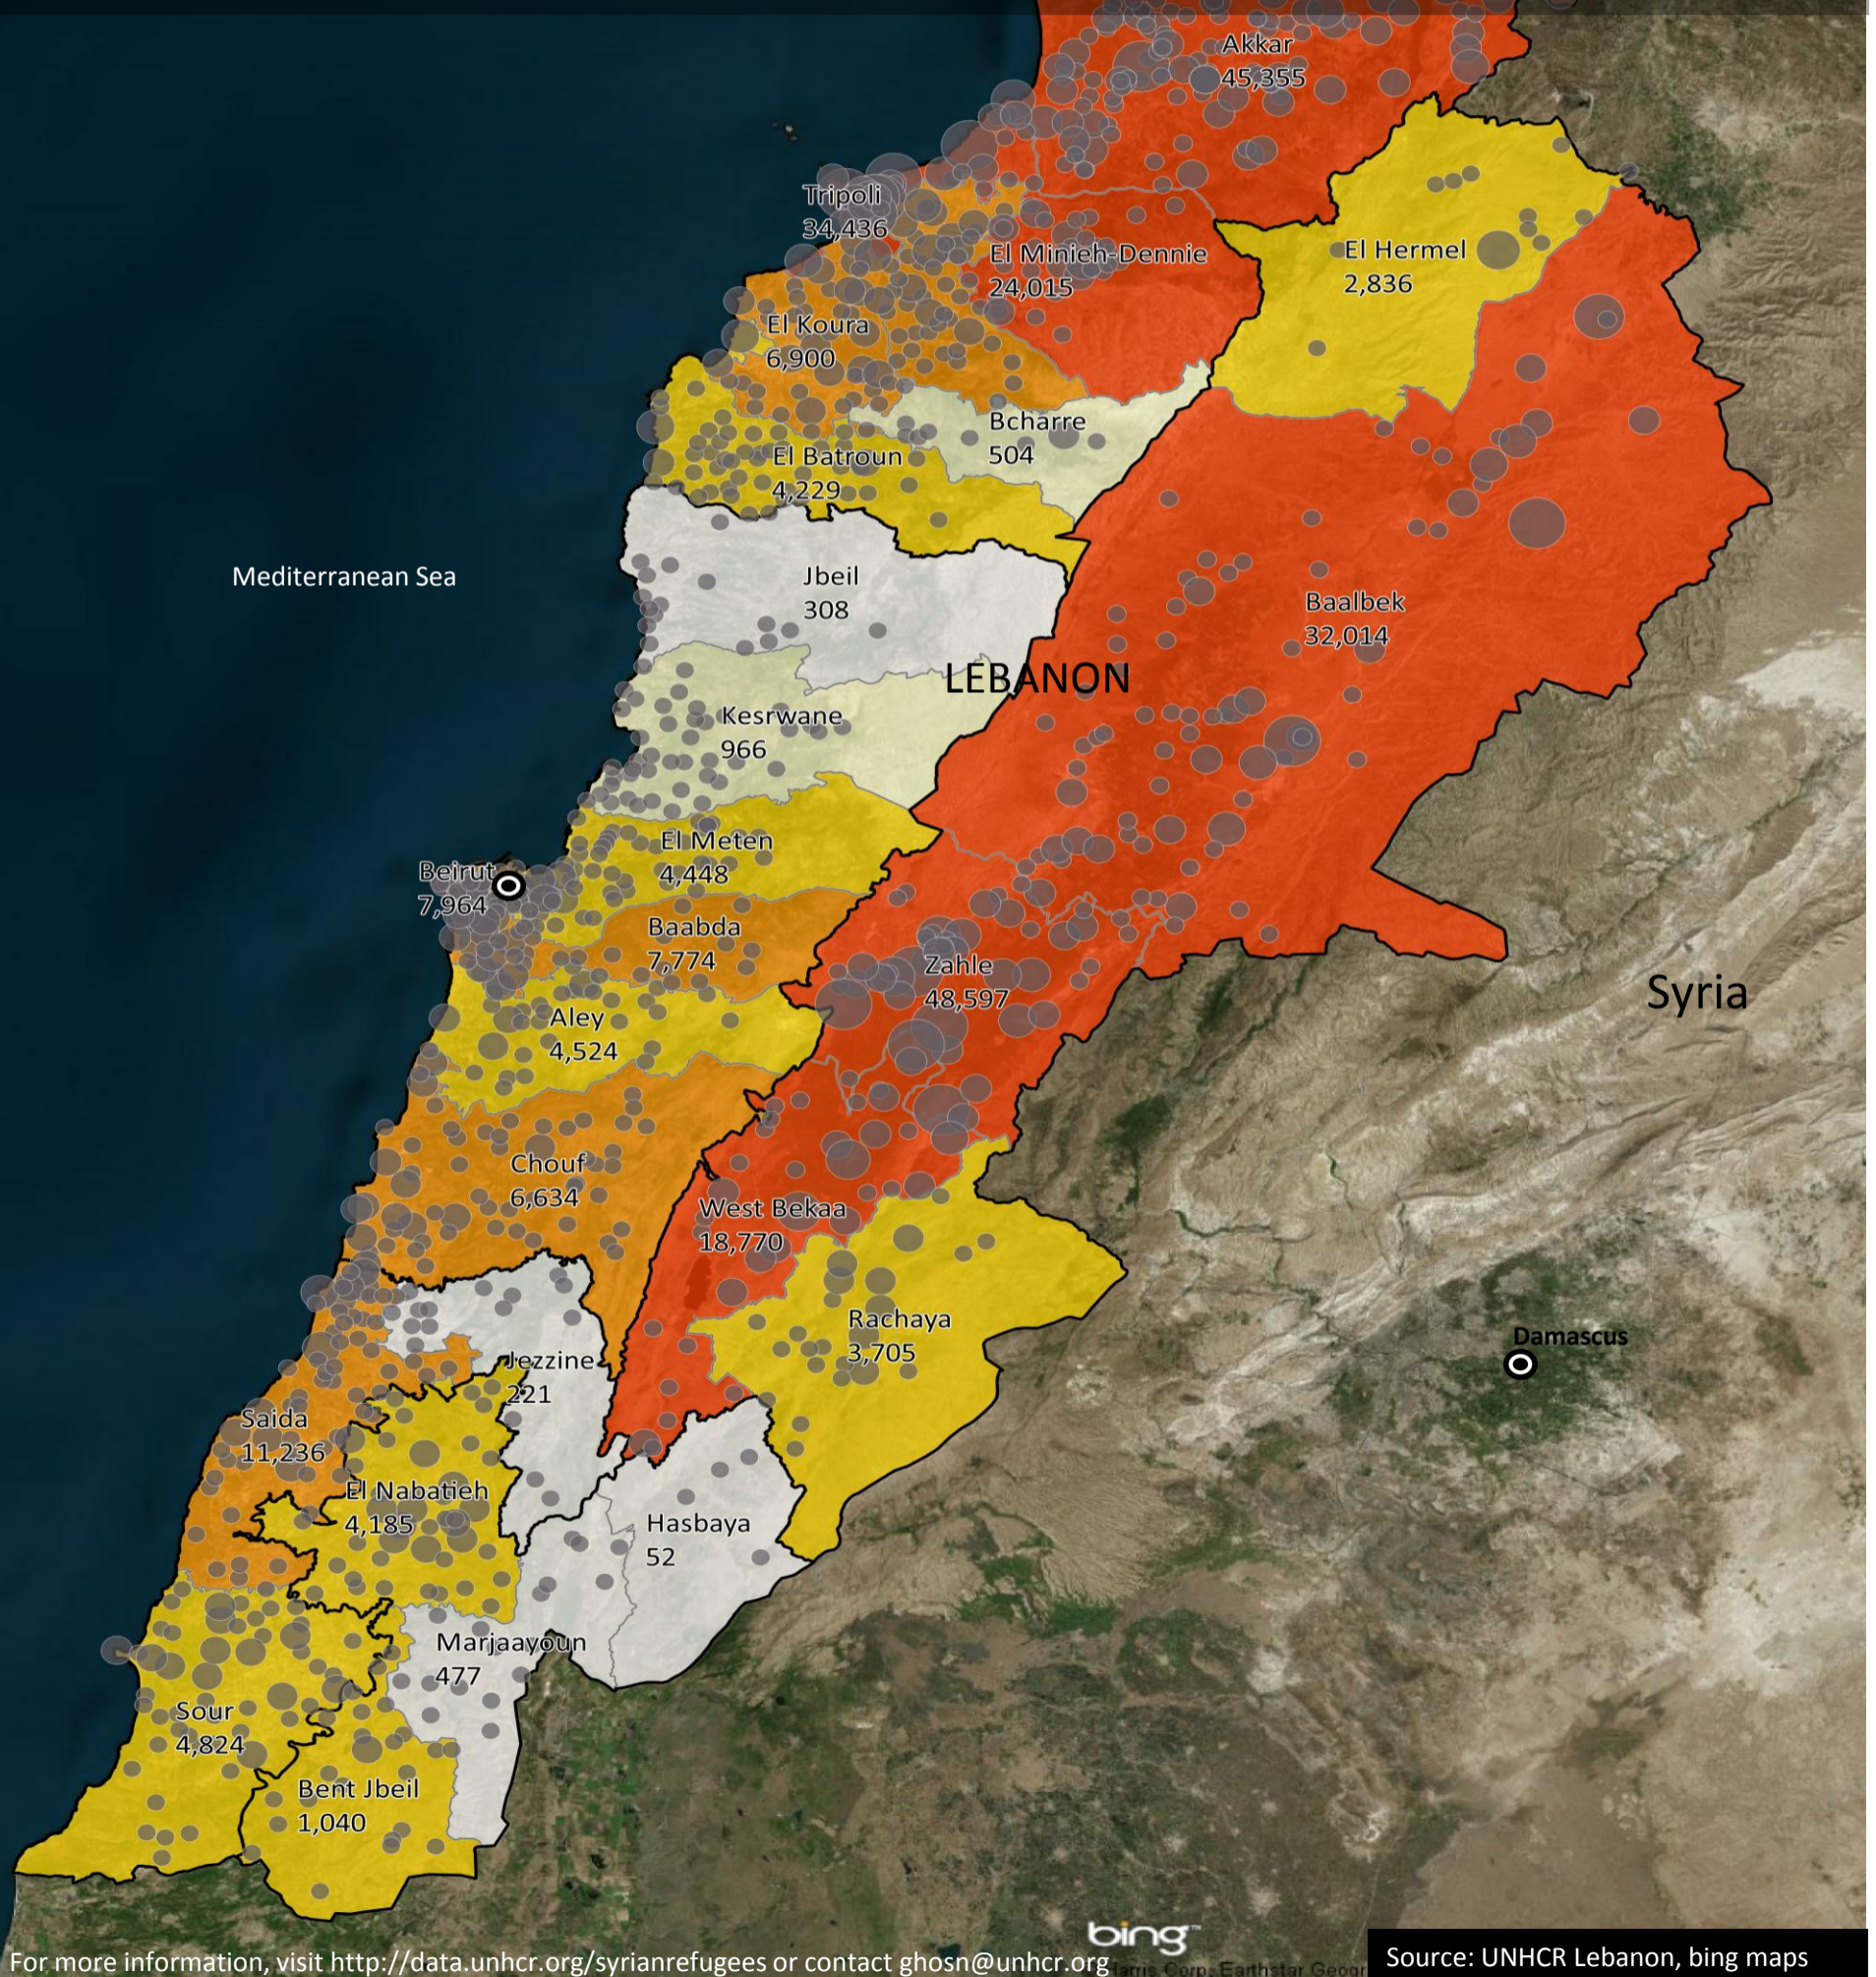

**416,623**  
Refugees in Lebanon

**281,271** Registered

**135,352** Awaiting Registration

11 Apr 2013

### Legend

#### Registered Syrian Refugees

- < 100
- 100 - 1,000
- 1,000 - 2,000
- 2,000 - 3,000
- 3,000 - 4,000
- 4,000 - 8,000

- 0 - 500
- 500 - 1,000
- 1,000 - 5,000
- 5,000 - 15,000
- 15,000 - 50,000

- Country Capital
- District Boundaries
- Governorate Boundaries

For more information, visit <http://data.unhcr.org/syrianrefugees> or contact [ghosn@unhcr.org](mailto:ghosn@unhcr.org) Source: UNHCR Lebanon, bing maps

Note: The boundaries and names shown and the designations used on this map do not imply official endorsement or acceptance by the United Nations