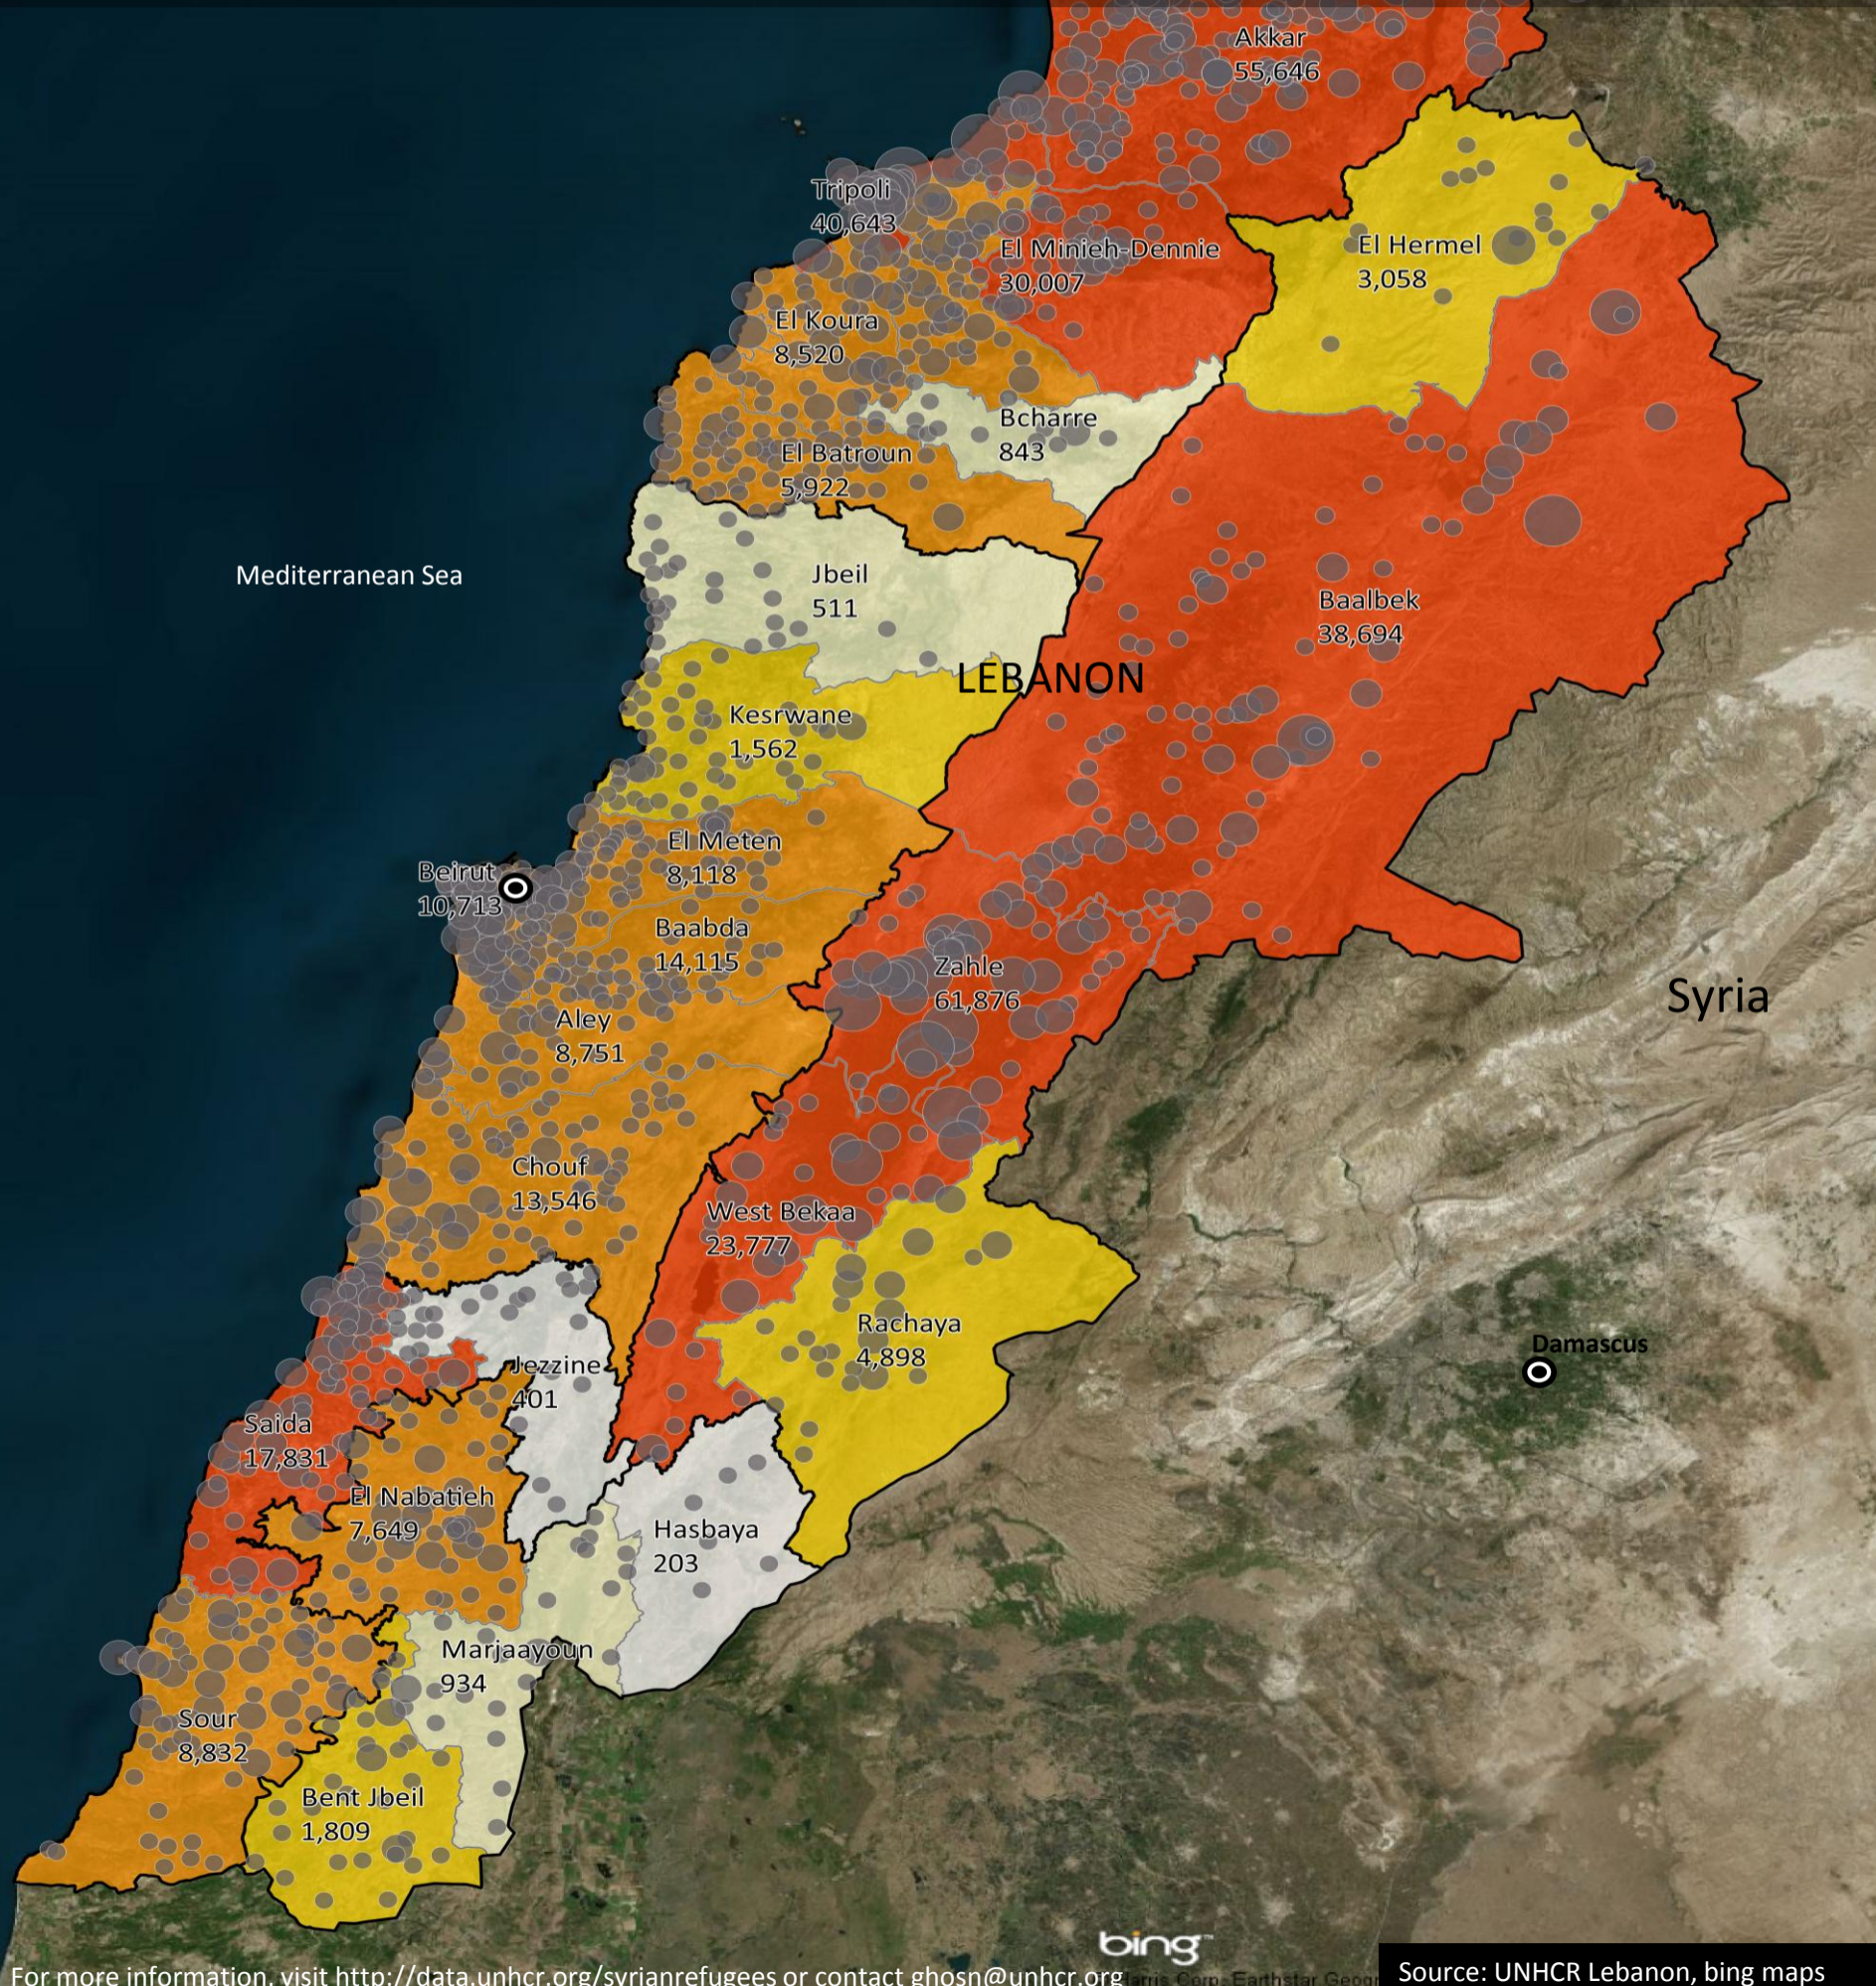

# UNHCR Lebanon - Syrian Refugees Registered in Lebanon

**470,457**  
Refugees in Lebanon

**375,624** Registered

**94,833** Awaiting Registration

15 May 2013

## Legend

### Registered Syrian Refugees

- < 100
- 100 - 1,000
- 1,000 - 2,000
- 2,000 - 3,000
- 3,000 - 5,000
- 5,000 - 12,000

- 0 - 500
- 500 - 1,000
- 1,000 - 5,000
- 5,000 - 15,000
- 15,000 - 65,000

- Country Capital
- District Boundaries
- Governorate Boundaries

For more information, visit <http://data.unhcr.org/syrianrefugees> or contact [ghosn@unhcr.org](mailto:ghosn@unhcr.org) Source: UNHCR Lebanon, bing maps

Note: The boundaries and names shown and the designations used on this map do not imply official endorsement or acceptance by the United Nations