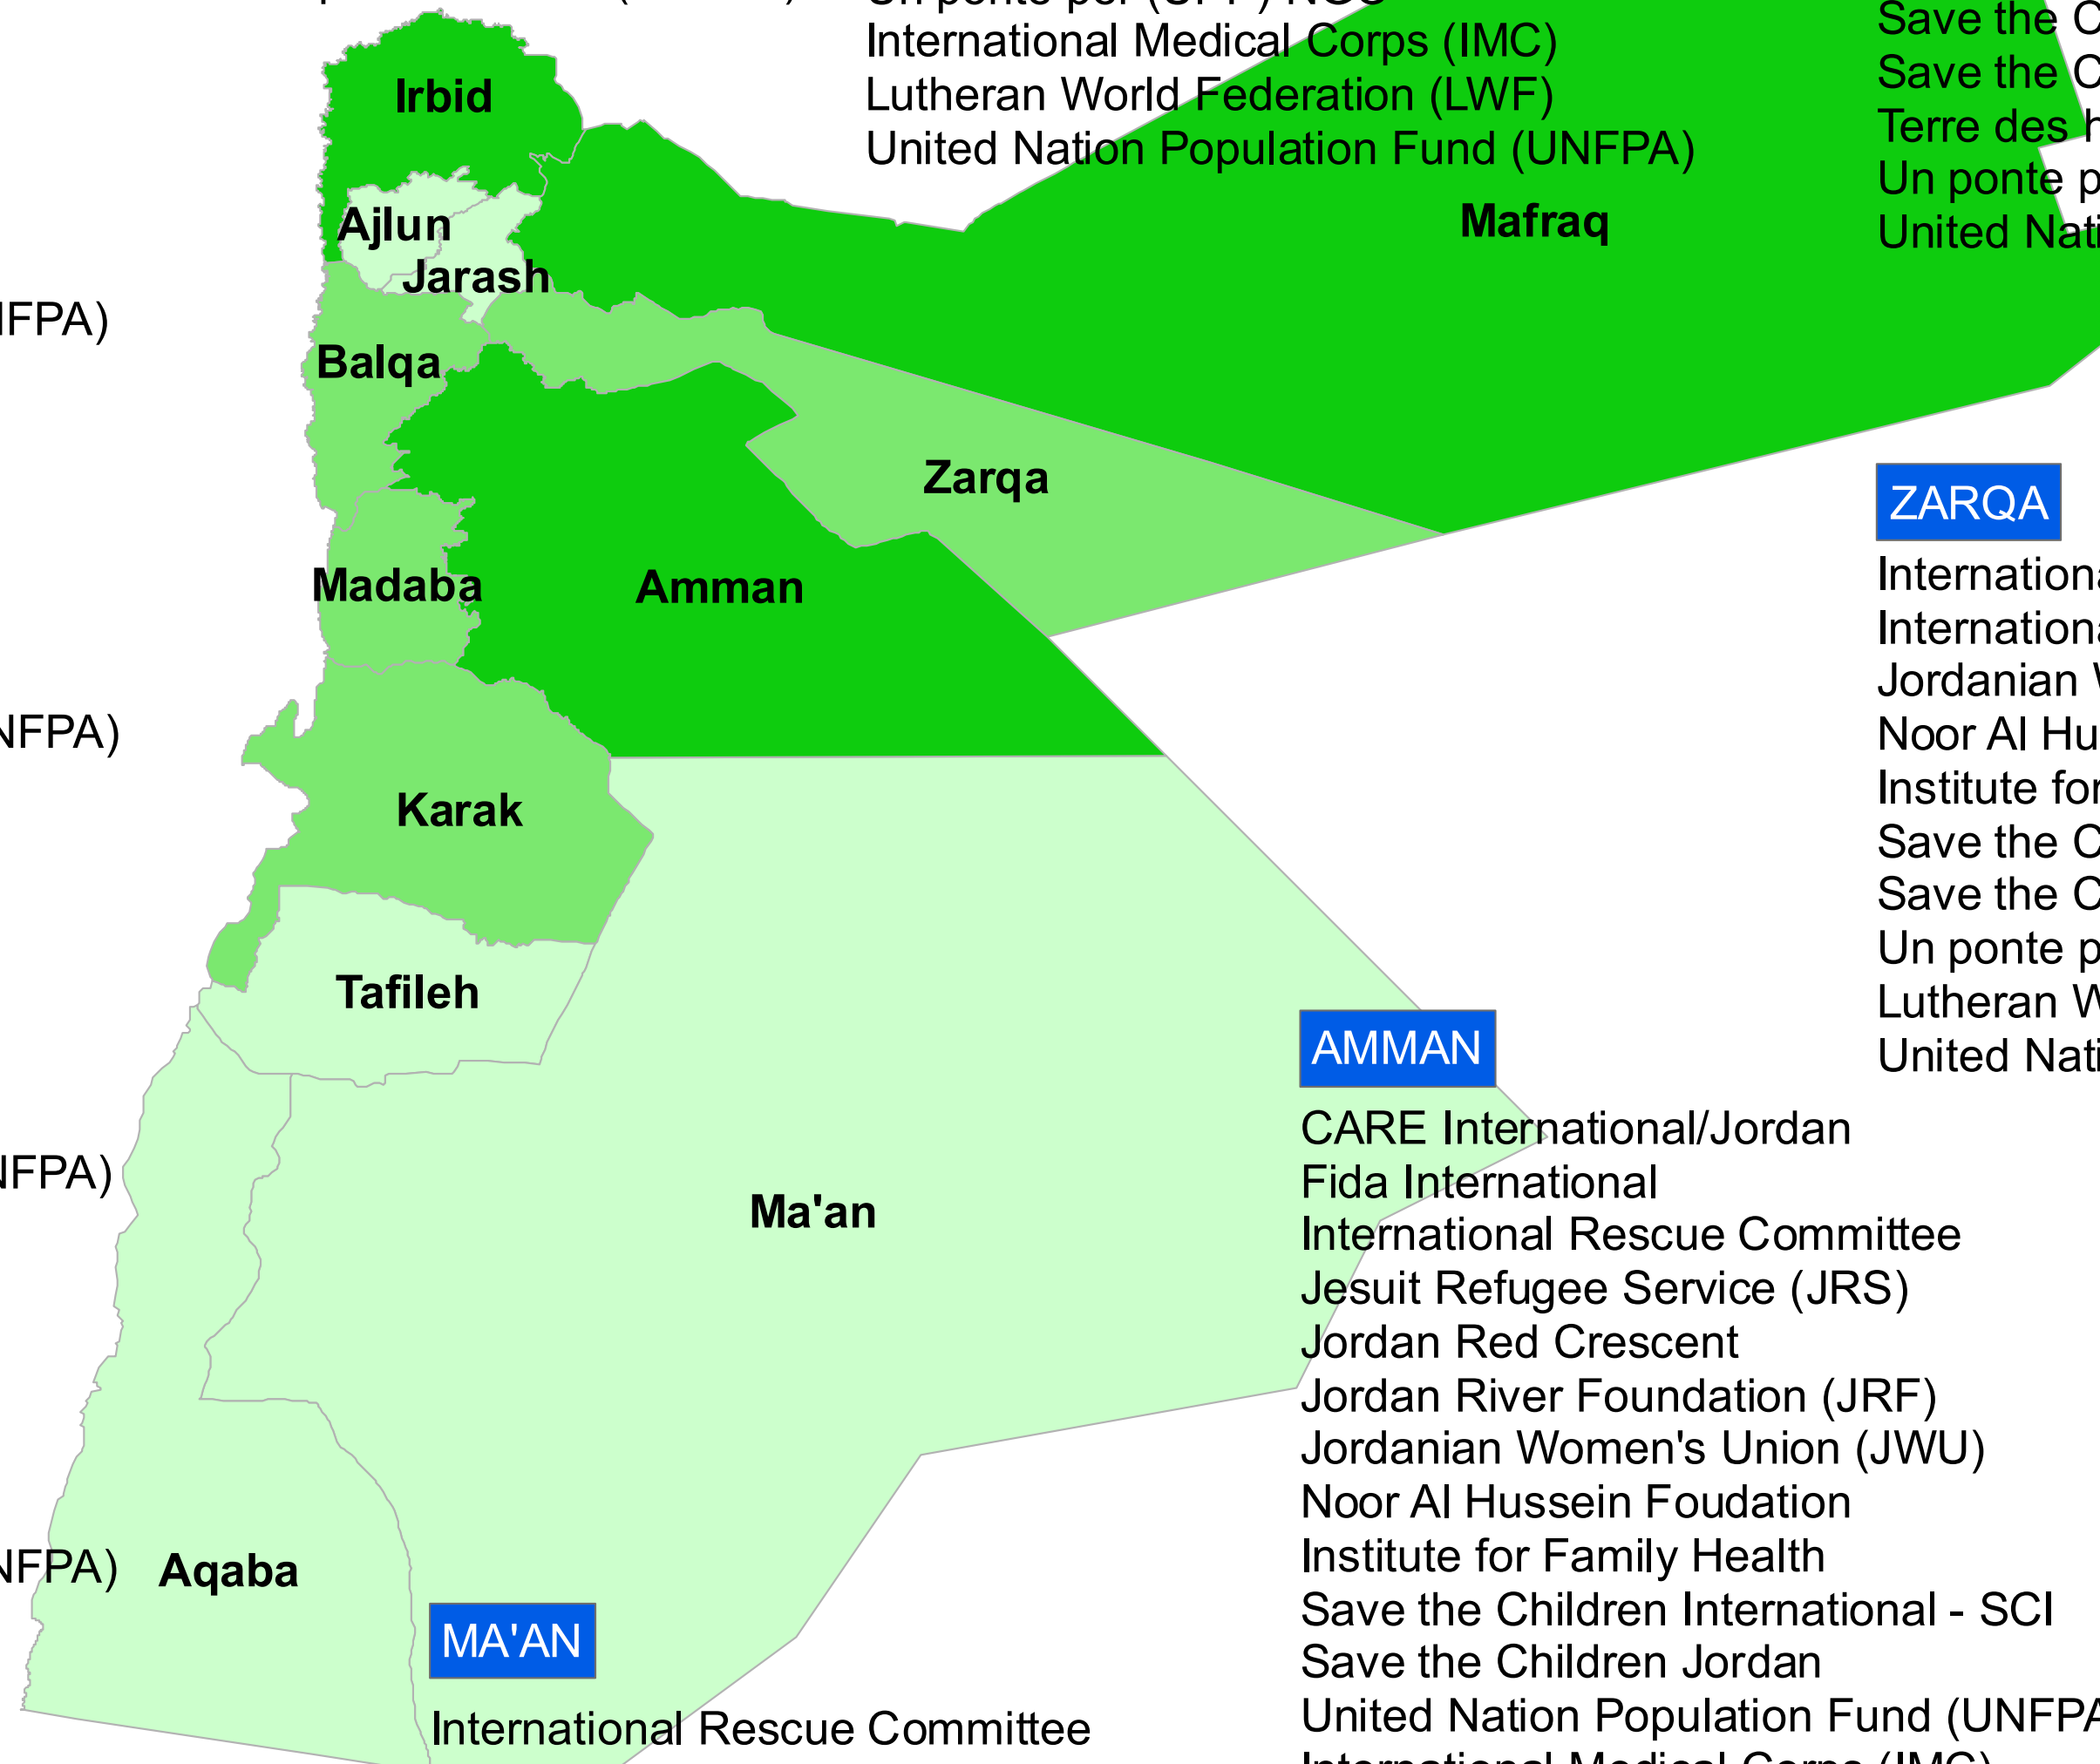

KARAK
Fida International
International Rescue Committee
Un ponte per (UPP) NGO
International Medical Corps (IMC)
Lutheran World Federation (LWF)
United Nation Population Fund (UNFPA)

AMMAN
CARE International/Jordan
Fida International
International Rescue Committee
Jesuit Refugee Service (JRS)
Jordan Red Crescent
Jordan River Foundation (JRF)
Jordanian Women's Union (JWU)
Noor Al Hussein Foudation
Institute for Family Health
Save the Children International - SCI
Save the Children Jordan
United Nation Population Fund (UNFPA)
International Medical Corps (IMC)
Lutheran World Federation (LWF)
Un Ponte Per (UPP)

TAFILEH
International Rescue Committee
International Medical Corps (IMC)
Lutheran World Federation (LWF)
Un Ponte Per (UPP)
United Nation Population Fund (UNFPA)

AQABA
International Rescue Committee
International Medical Corps (IMC)
Lutheran World Federation (LWF)
Un Ponte Per (UPP)
United Nation Population Fund (UNFPA)

MA'AN
International Rescue Committee
Un ponte per (UPP) NGO
International Medical Corps (IMC)
Lutheran World Federation (LWF)
United Nation Population Fund (UNFPA)

Number of Partners

Disclaimers:
The boundaries and names shown and the designations used on this map do not imply official endorsement or acceptance by the United Nations