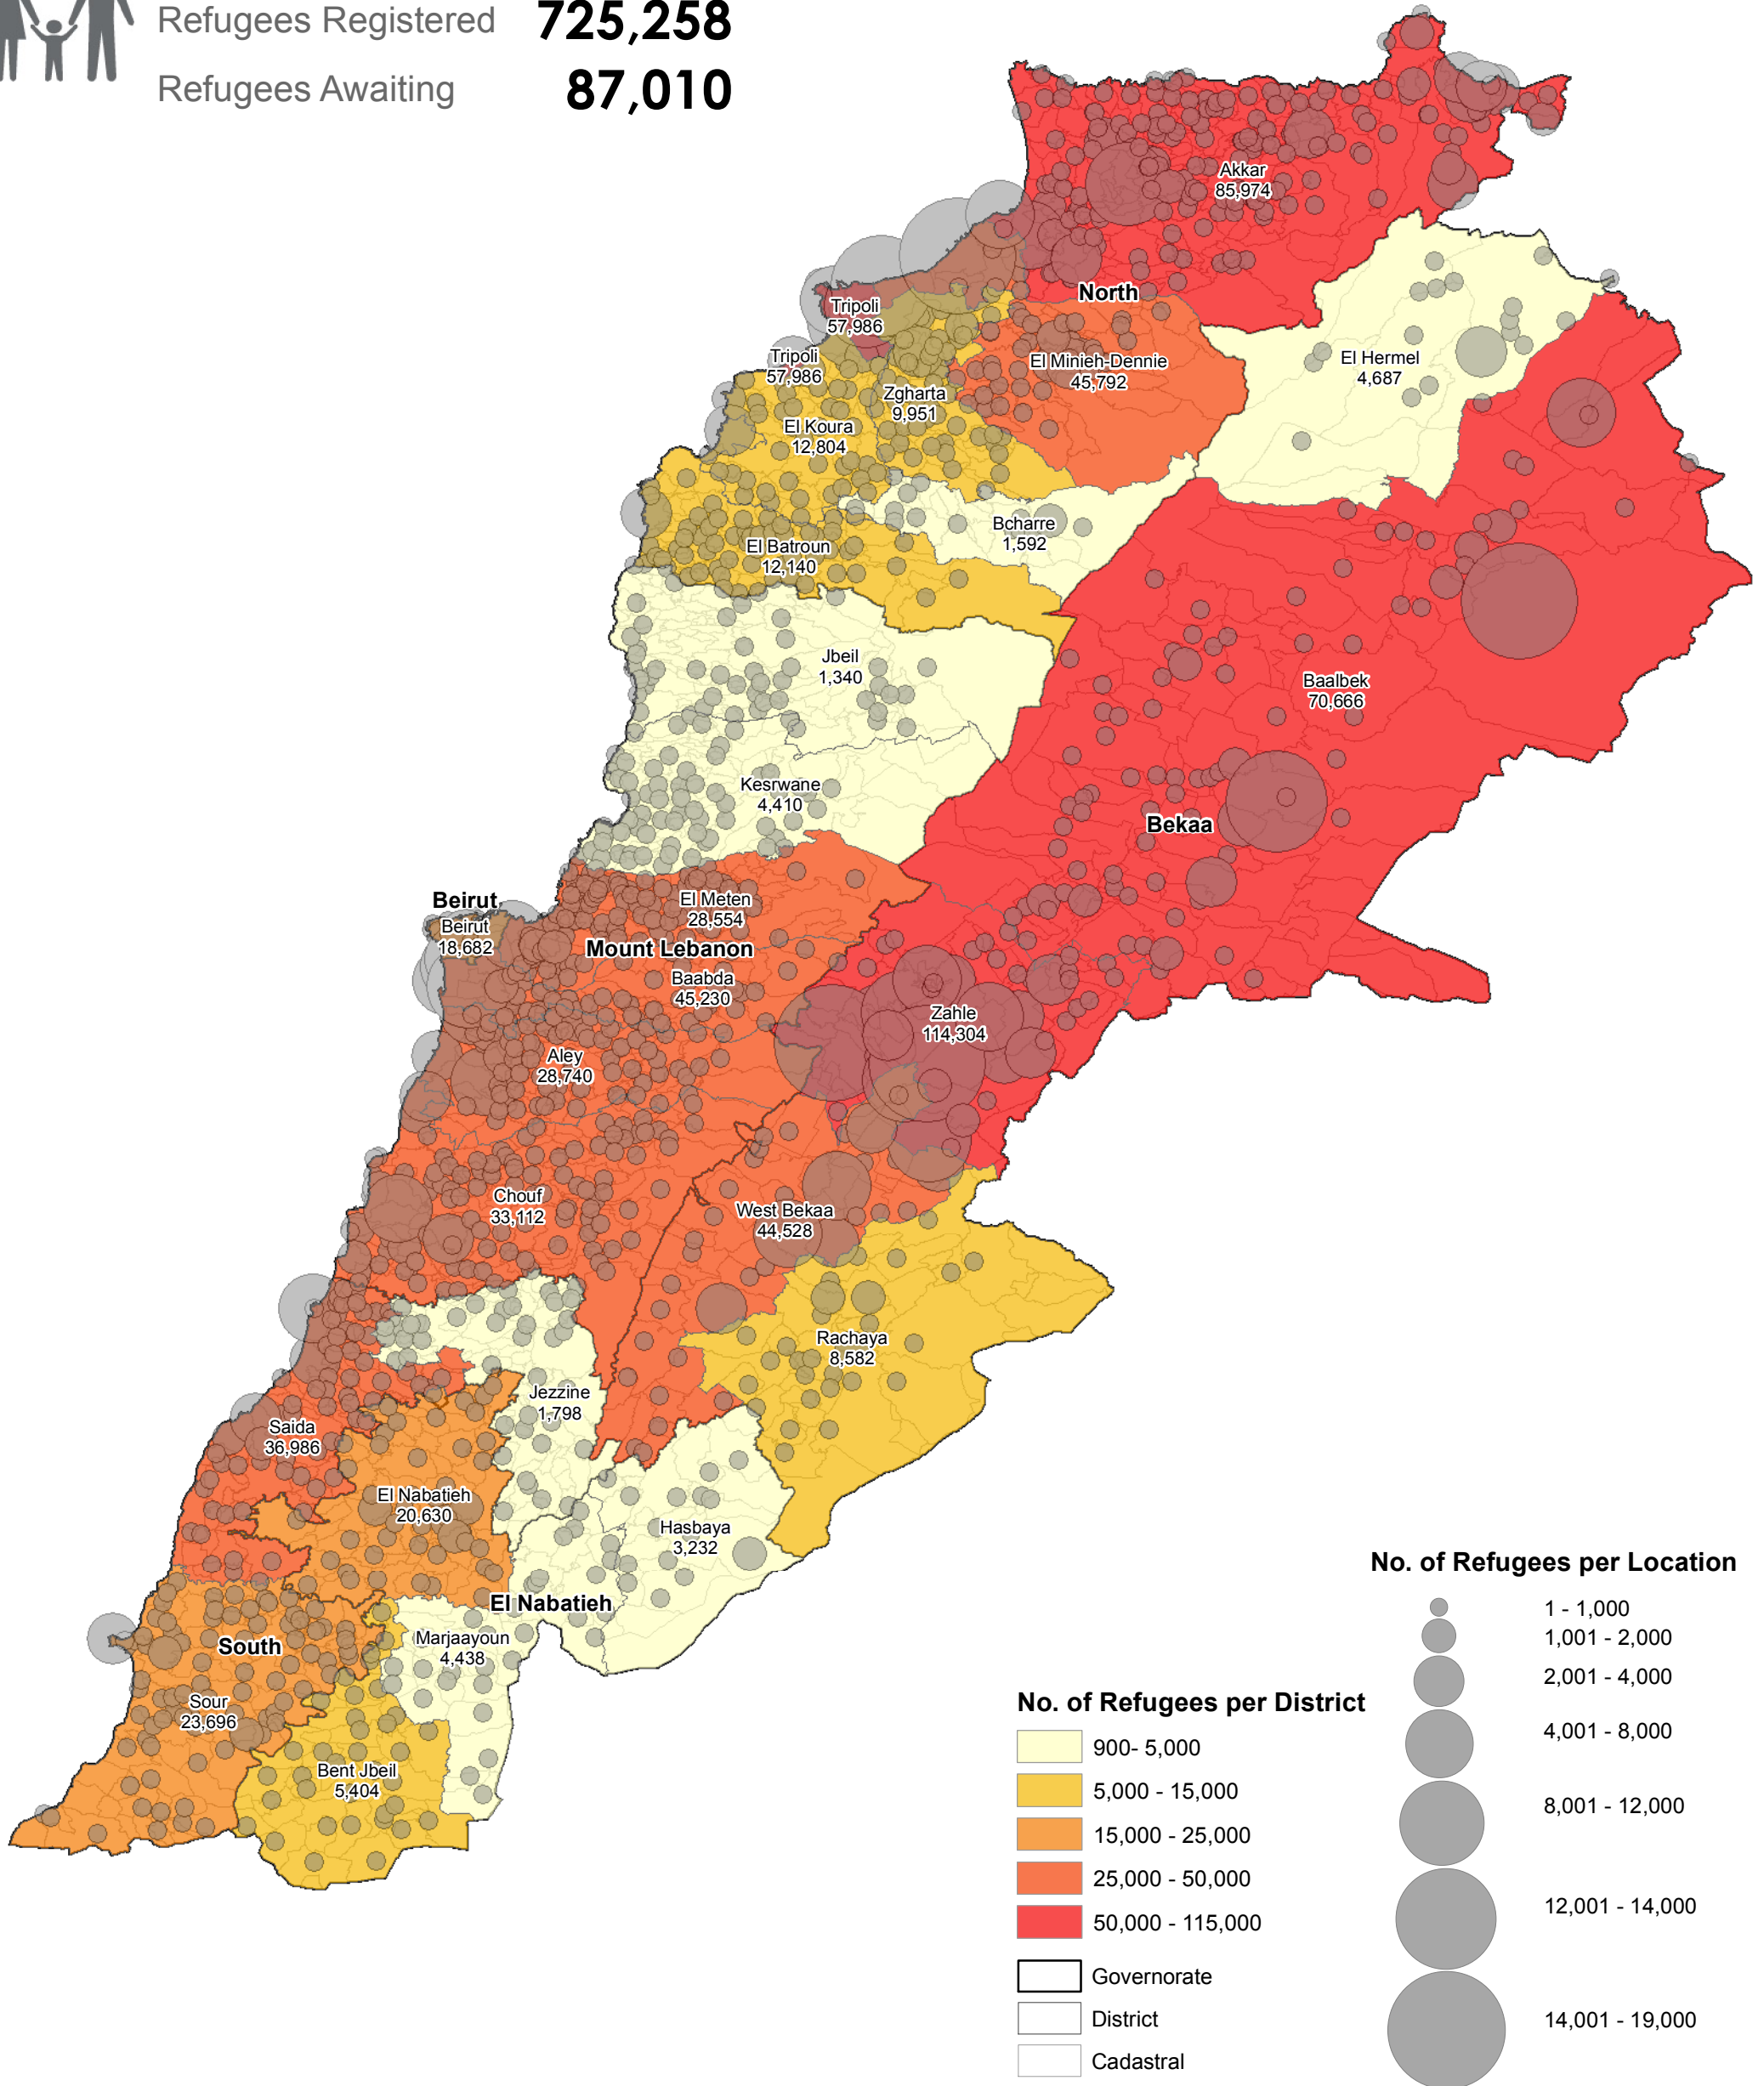

SYRIA REFUGEE RESPONSE

LEBANON Syrian Refugees Registered

As of 31 October 2013

Total No. of Refugees **812,268**
 Refugees Registered **725,258**
 Refugees Awaiting **87,010**

The boundaries, names, and designations used on this map do not imply official endorsement of the United Nations or UNHCR. All data used were the best available at the time of map production.

Data Sources:

- Refugee population and location data by UNHCR as of 31 October 2013. For more information on refugee data, contact Rana G. Ksaifi at ksaifi@unhcr.org

GIS and Mapping by UNHCR Lebanon. For further information on map, contact Wali Ahadi at ahedi@unhcr.org or Jad Ghosn at ghosn@unhcr.org