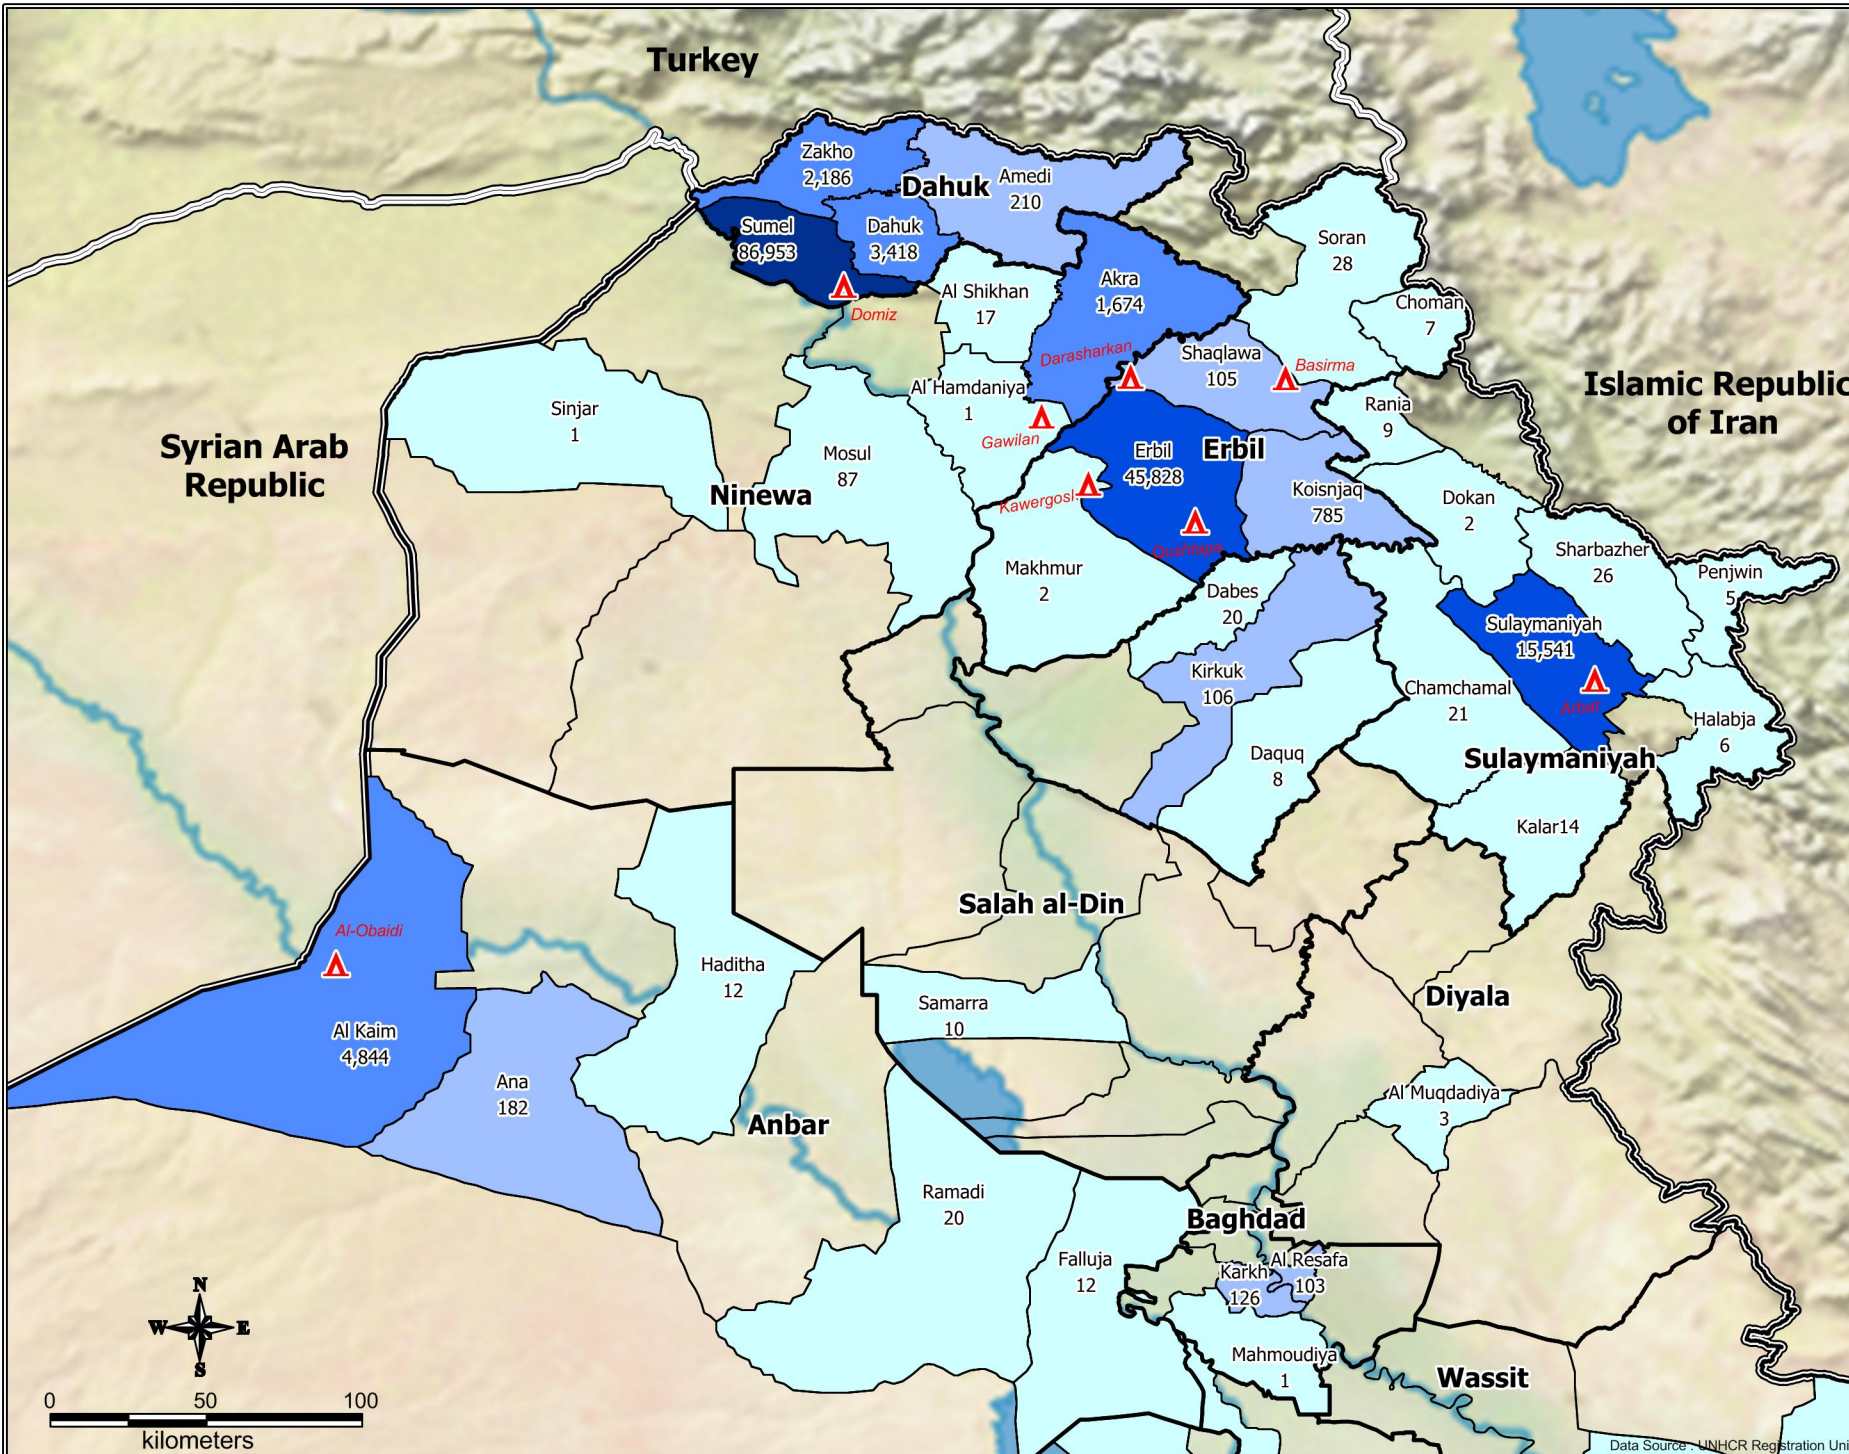

# Registered Syrian Refugees in Iraq by District

As of September 2013

## Registered Syrians in Iraq By District

**Total Number :168,585**

Sumel:	86,953
Erbil:	45,828
Sulaymaniyah:	15,541
Al-Ka'im:	4,844
Dahuk:	3,418
Zakho:	2,186
Akra:	1,674
Koisanjaq:	785
Amedi:	210
Ana:	182
Karkh:	126
Kirkuk:	106
Shaqlawā:	105
Al Resafa:	103

### Syrian Refugees By District

 Syrian Refugees Camp

### Syrina Refugees in Iraq by District

This map is produced for reference only. The boundaries and the names shown on this map do not imply official endorsement by the United Nations

Data Source : UNHCR Registration Unit