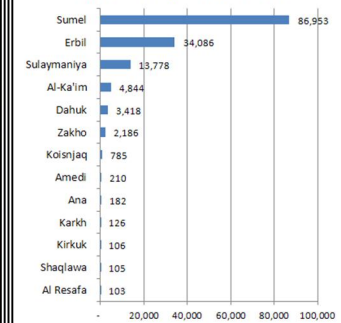

Registered Syrian Refugees in Iraq by District

As of September 2013

Registered Syrians in Iraq By District

Total Number :168,585

Sumel:	86,953
Erbil:	45,828
Sulaymaniyah:	15,541
Al-Ka'im:	4,844
Dahuk:	3,418
Zakho:	2,186
Akra:	1,674
Koisanjaq:	785
Amedi:	210
Ana:	182
Karkh:	126
Kirkuk:	106
Shaqlawā:	105
Al Resafa:	103

Syrian Refugees By District

Syrian Refugees Camp