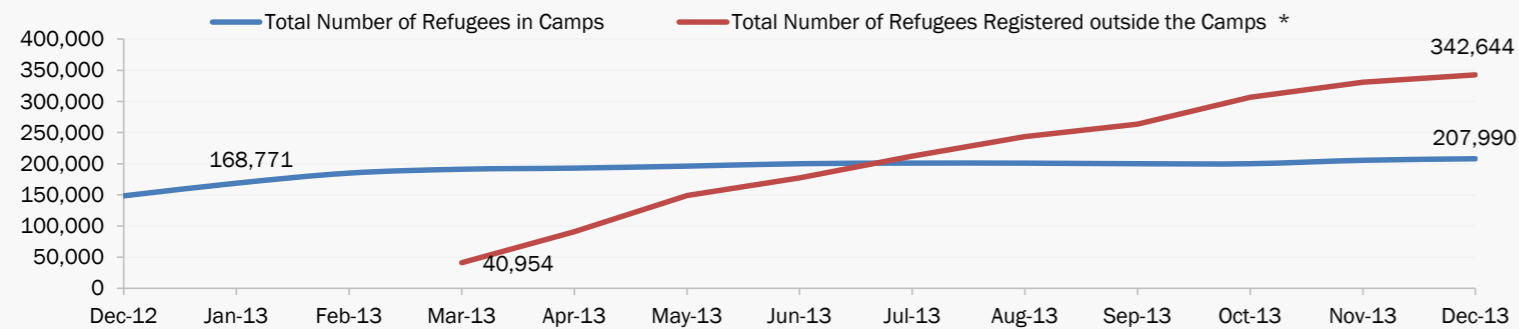

Total Number of Refugees Registered and with Registration Appointments	550,634
Total Number of Refugees in Camps	207,990
Total Number of Refugees Registered outside the Camps *	342,644
Estimated Total Number of Syrians in Turkey	700,000