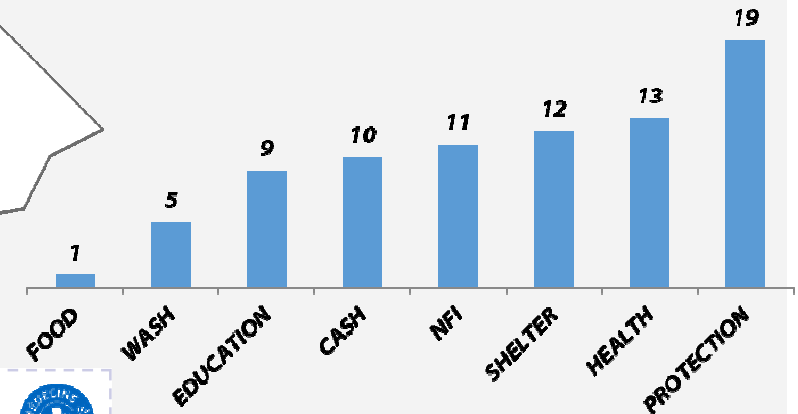

Registered Refugees in Irbid (Out of camp)

135,863

Registered refugees as of 18 March 2014

Registered refugees by district:

- 67,238** Irbid City
- 30,399** Ar Ramtha
- 16,382** Bani Obayd
- 5,640** Al Koura
- 5,322** Bani Kinana
- 3,918** Al Mazar Ash Shamall
- 3,098** At Tayba
- 2,132** Al Wastliya
- 898** Al Aghwar Al Shamalyah
- 639** Other

Male 48%

Female 52%

0-4 5-11 12-17 18-35 60+

0-4 5-11 12-17 18-35 60+

3W Reporting (as recorded on www.syrianrefugeeresponse.org)

NGO
25

UN
6

Partners reporting by Sector (Irbid Urban Areas)