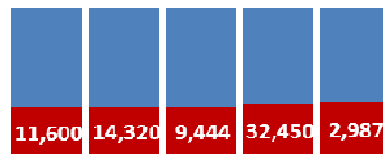

Registered Refugees in Irbid (Out of camp)

135,863

Registered refugees as of 18 March 2014

Registered refugees by district:

- 67,238** Irbid City
- 30,399** Ar Ramtha
- 16,382** Bani Obayd
- 5,640** Al Koura
- 5,322** Bani Kinana
- 3,918** Al Mazar Ash Shamall
- 3,098** At Tayba
- 2,132** Al Wastliya
- 898** Al Aghwar Al Shamalyah
- 639** Other

Male 48%

Female 52%

0-4 5-11 12-17 18-35 60+

0-4 5-11 12-17 18-35 60+

3W Reporting (as recorded on www.syrianrefugeeresponse.org)

NGO
25

UN
6

Partners reporting by Sector (Irbid Urban Areas)