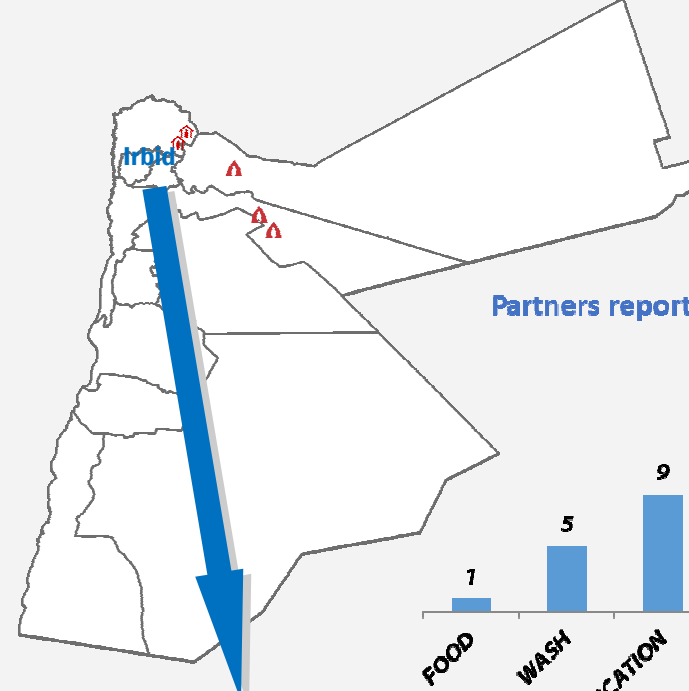

Registered Refugees in Irbid (Out of camp)

135,863

Registered refugees as of 18 March 2014

Registered refugees by district:

- 67,238** Irbid City
- 30,399** Ar Ramtha
- 16,382** Bani Obayd
- 5,640** Al Koura
- 5,322** Bani Kinana
- 3,918** Al Mazar Ash Shamall
- 3,098** At Tayba
- 2,132** Al Wastliya
- 898** Al Aghwar Al Shamalyah
- 639** Other

Male 48%

Female 52%

0-4 5-11 12-17 18-35 60+

0-4 5-11 12-17 18-35 60+

3W Reporting (as recorded on www.syrianrefugeeresponse.org)

NGO
25

UN
6

Partners reporting by Sector (Irbid Urban Areas)

Partners reporting by Location