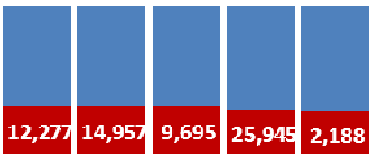

Registered Refugees in Irbid (Out of camp)

135,863

Registered refugees as of 18 March 2014

Registered refugees by district:

- 67,238** Irbid City
- 30,399** Ar Ramtha
- 16,382** Bani Obayd
- 5,640** Al Koura
- 5,322** Bani Kinana
- 3,918** Al Mazar Ash Shamall
- 3,098** At Tayba
- 2,132** Al Wastliya
- 898** Al Aghwar Al Shamalyah
- 639** Other

Male 48%

Female 52%

0-4 5-11 12-17 18-35 60+

0-4 5-11 12-17 18-35 60+

3W Reporting (as recorded on www.syrianrefugeeresponse.org)

NGO
25

UN
6

Partners reporting by Sector (Irbid Urban Areas)