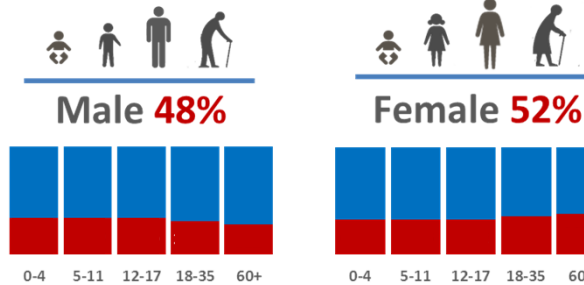

Jordan: Irbid Urban Coordination

INTER-SECTOR

139,102 Irbid
11,236 Jarash
10,235 Ajloun

Registered refugees as of
28 May 2014

For more information, visit
<http://data.unhcr.org/syrianrefugees/country.php?id=107>