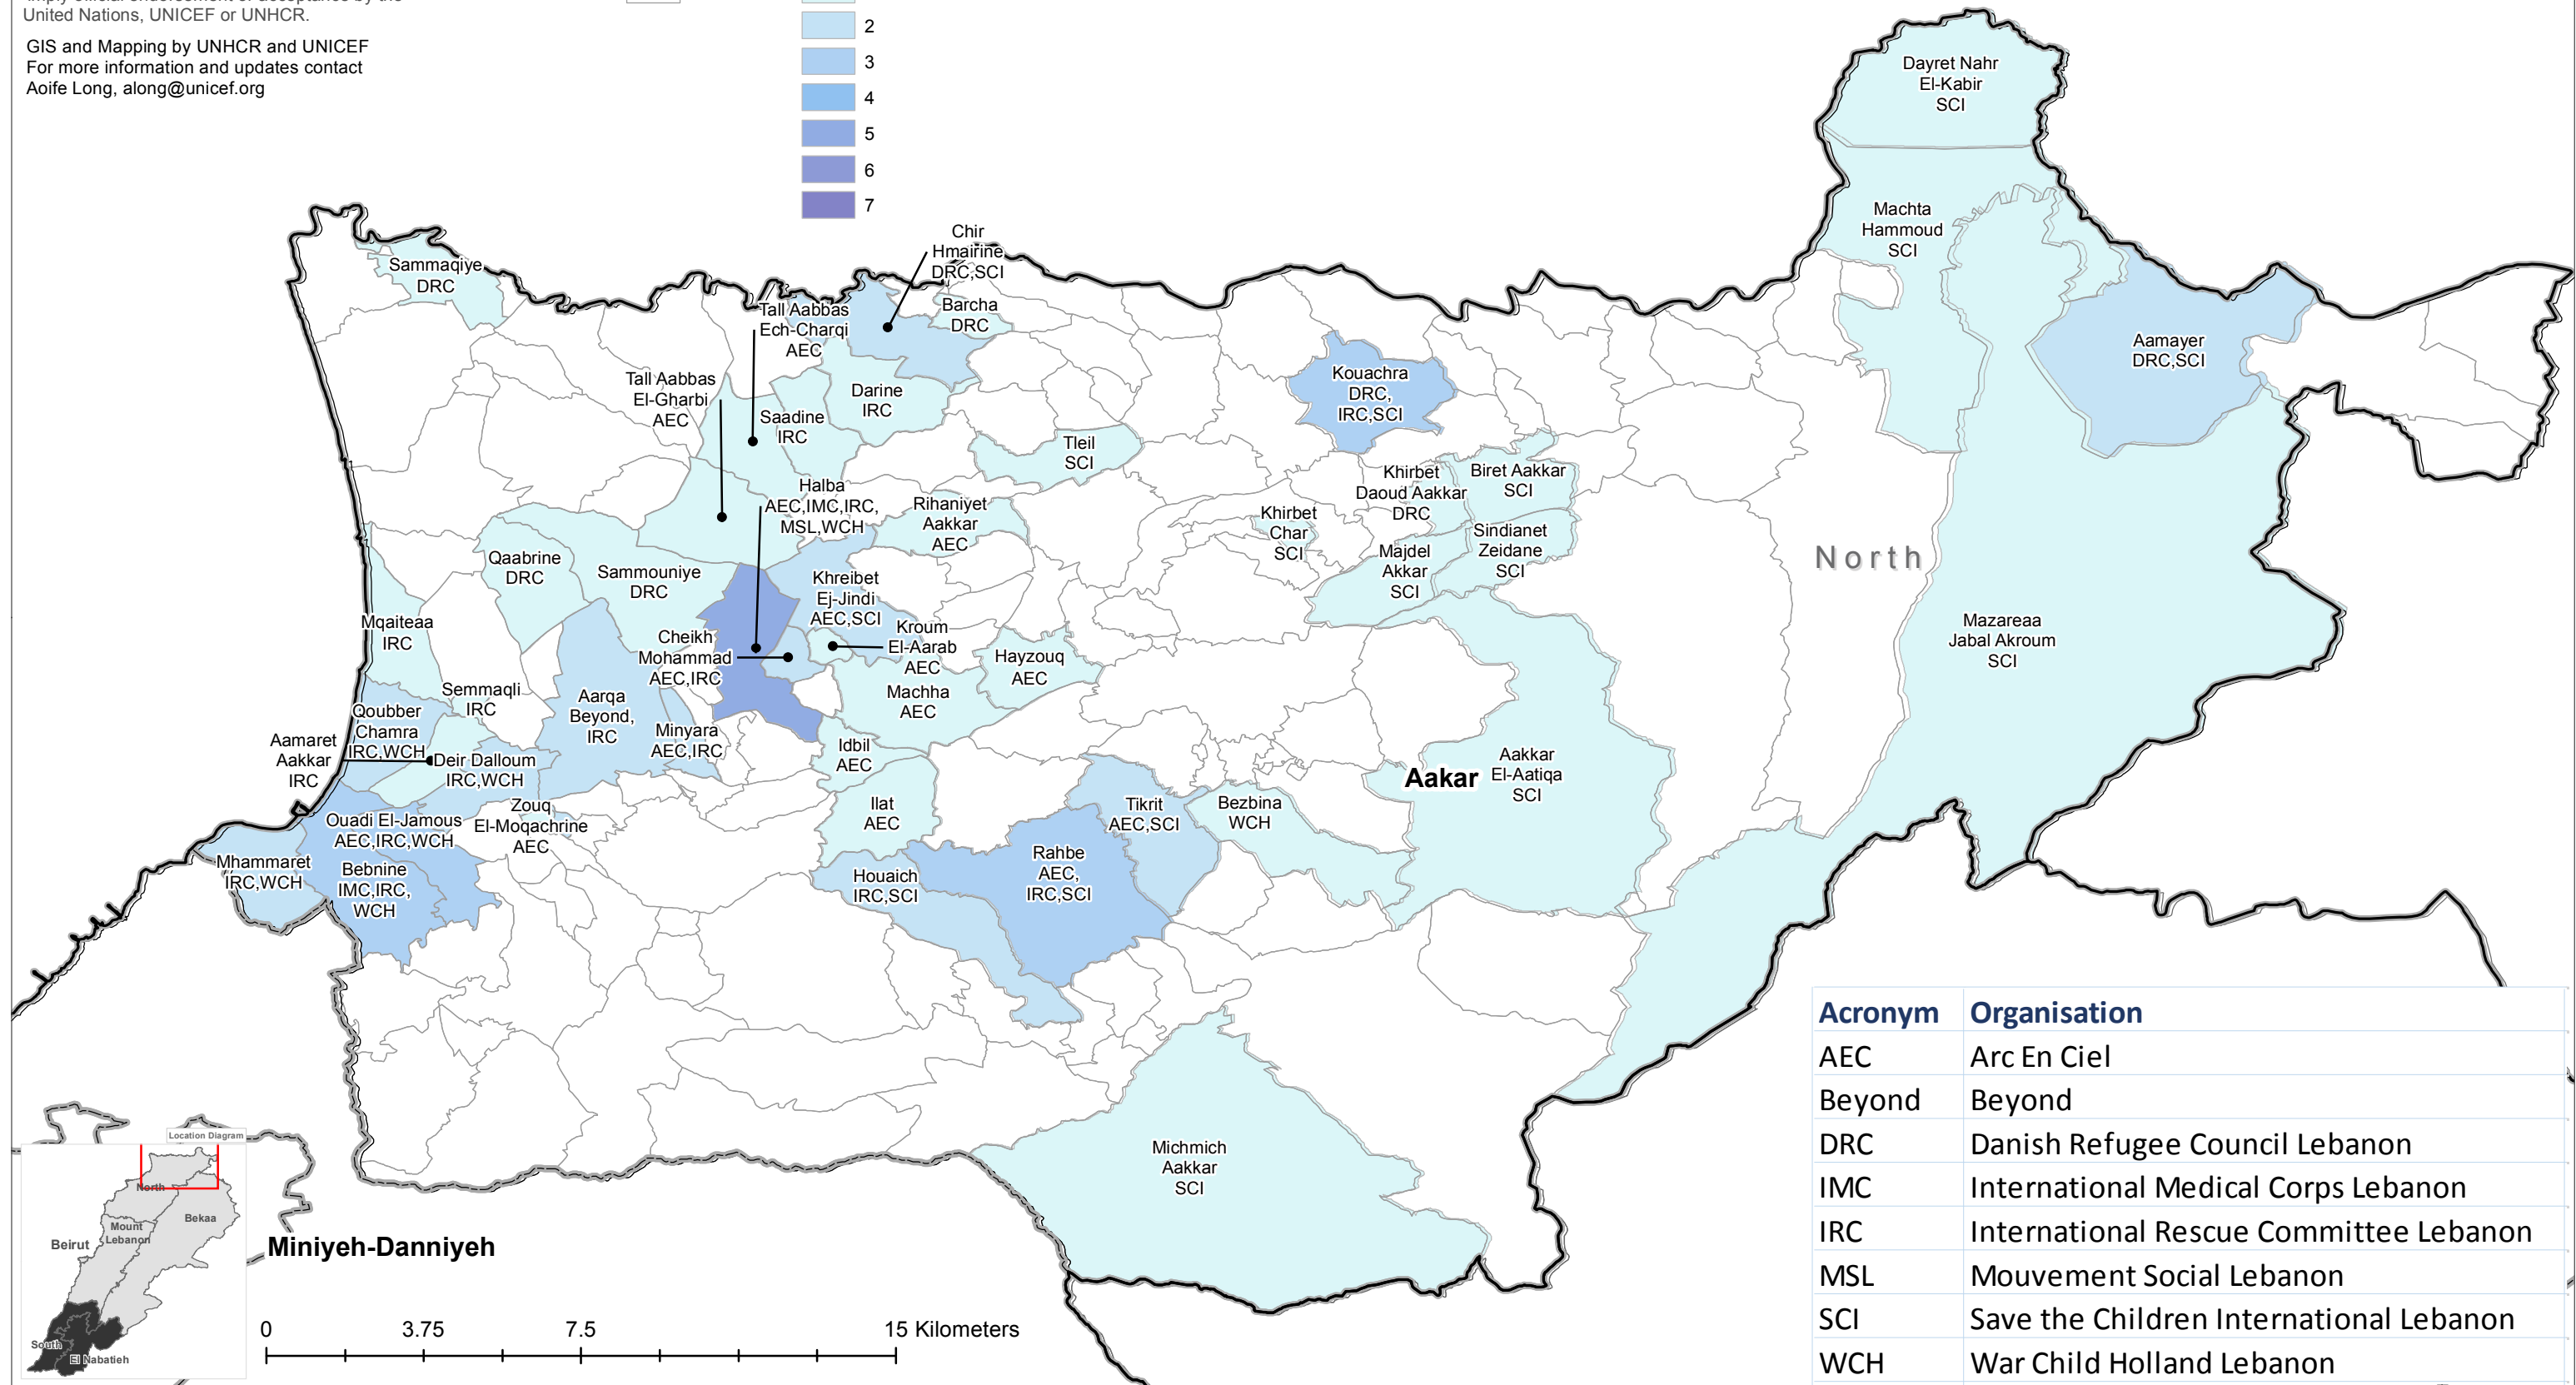

## LEBANON North Governorate - Akkar

Data Sources:  
 - The Child Protection Sector Data is based on the Activity Info Reporting.

All data used were the best available at the time of map production.

The boundaries, names, and designations used on this map do not imply official endorsement or acceptance by the United Nations, UNICEF or UNHCR.

### Legend

	Governorate	<b>Children in PSS Akkar</b>
	District	<b>Number of Organisations</b>
	Cadastral	
		1
		2
		3
		4
		5
		6
		7

Acronym	Organisation
AEC	Arc En Ciel
Beyond	Beyond
DRC	Danish Refugee Council Lebanon
IMC	International Medical Corps Lebanon
IRC	International Rescue Committee Lebanon
MSL	Mouvement Social Lebanon
SCI	Save the Children International Lebanon
WCH	War Child Holland Lebanon

Miniyeh-Danniyeh