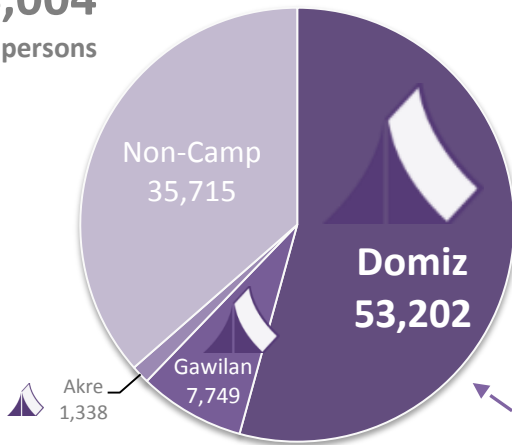

# Syrian Refugee Response Iraq

Population and locations as of 15 November 2014

## 225,373 persons (95,042 in 9 camps & 130,331 in 4 non-camp/cities)

**Duhok**  
98,004 persons

**Erbil**  
94,365 persons

**Sulaymaniyah**  
25,044

Turkey

Iran

Iraq