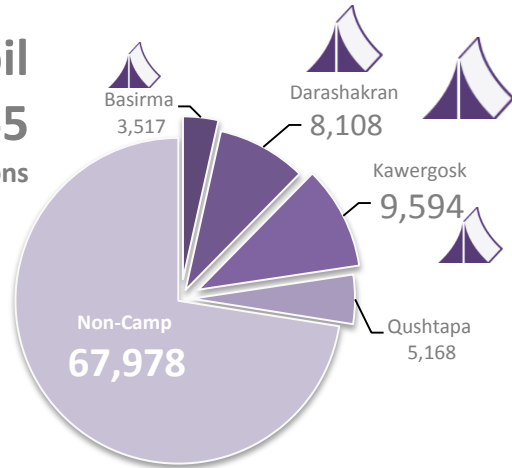

# Syrian Refugee Response Iraq

Population and locations as of 15 November 2014

## 225,373 persons (95,042 in 9 camps & 130,331 in 4 non-camp/cities)

**Duhok**  
98,004 persons

**Erbil**  
94,365 persons

**Sulaymaniyah**  
25,044

Turkey

Iran

Iraq