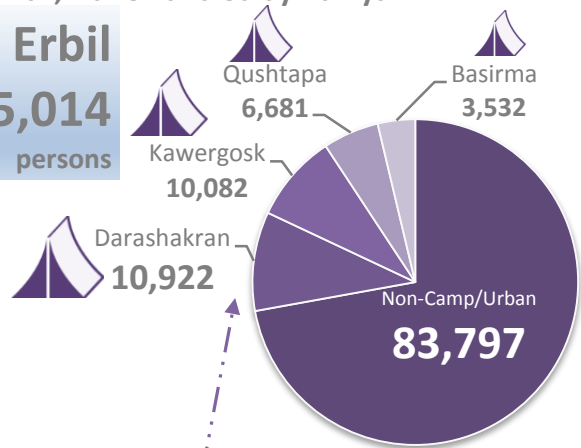

Iraq: Syrian Refugee Stats and locations

30 April 2016

246,589 persons (87,581 households) in 10 camps: **96,814** 4 non-camp/urban areas: **149,775**

➤ 97%=238,061 Syrians live in Kurdistan Region-Iraq (KR-I): in Erbil, Duhok and Sulaymaniyah

➤ %3 live in other locations in Iraq.

Duhok
92,767
persons

Erbil
115,014
persons

Sulaymaniyah
30,280

Turkey

Duhok

Erbil

Sulaymaniyah

Iran

Iraq

Baghdad

Anbar
4,510

Places of origin

Camp
Non-Camp/Urban

Number of camps