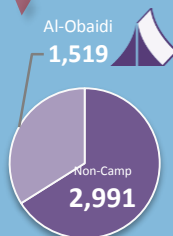

Places of origin

Camp
Non-Camp/Urban

Number of camps