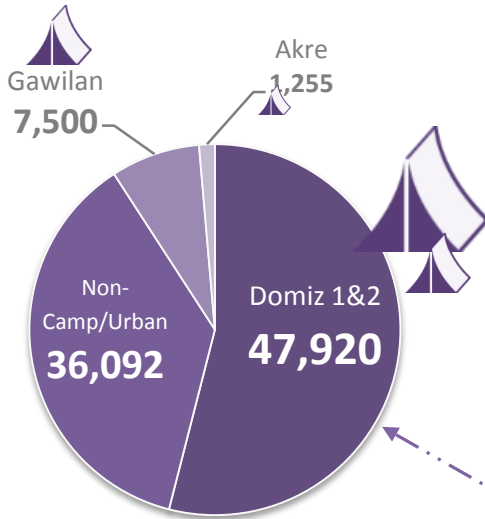

Iraq: Syrian Refugee Stats and locations

30 April 2016

246,589 persons (87,581 households) in 10 camps: **96,814** 4 non-camp/urban areas: **149,775**

➤ 97%=238,061 Syrians live in Kurdistan Region-Iraq (KR-I): in Erbil, Duhok and Sulaymaniyah

➤ %3 live in other locations in Iraq.

Duhok
92,767
persons

Erbil
115,014
persons

Sulaymaniyah
30,280

Turkey

Duhok

Erbil

Sulaymaniyah

Iran

Iraq

Baghdad

Anbar
4,510

Places of origin

Camp
Non-Camp/Urban

Number of camps