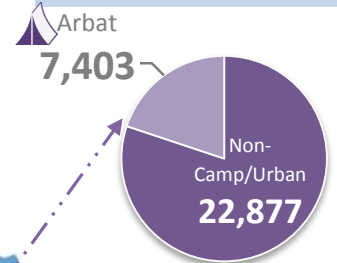

Iraq: Syrian Refugee Stats and locations

30 April 2016

246,589 persons (87,581 households) in 10 camps: **96,814** 4 non-camp/urban areas: **149,775**

➤ 97%=238,061 Syrians live in Kurdistan Region-Iraq (KR-I): in Erbil, Duhok and Sulaymaniyah

➤ %3 live in other locations in Iraq.

Duhok
92,767
persons

Erbil
115,014
persons

Sulaymaniyah
30,280

Turkey

Duhok

Erbil

Sulaymaniyah

Iran

Iraq

Baghdad

Anbar
4,510

Places of origin

Camp
Non-Camp/Urban

Number of camps