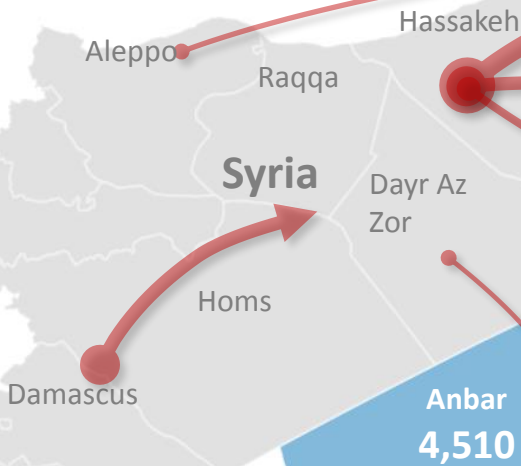

Iraq: Syrian Refugee Stats and locations

30 April 2016

246,589 persons (87,581 households) in 10 camps: **96,814** 4 non-camp/urban areas: **149,775**

➤ 97%=238,061 Syrians live in Kurdistan Region-Iraq (KR-I): in Erbil, Duhok and Sulaymaniyah

➤ %3 live in other locations in Iraq.

Duhok
92,767
persons

Erbil
115,014
persons

Sulaymaniyah
30,280

Turkey

Duhok

Erbil

Sulaymaniyah

Iran

Iraq

Baghdad

Anbar
4,510

Places of origin

Camp
Non-Camp/Urban

Number of camps