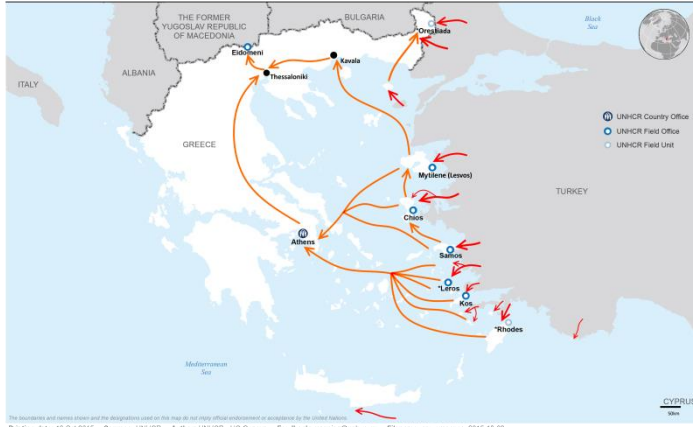

Greece data snapshot (17 Nov.) - data.unhcr.org

Greece
UNHCR Presence
as of 16 Oct 2015

Total arrivals (Jan – 17 Nov 2015): **689,686**

Total arrivals during November: approx. **88,048**

Average daily arrivals during November: approx. **5,200** per day

Average daily arrivals during October: approx. **6,800** per day

Top nationalities of arrivals during October: Syria: **51%**, Afghanistan: **30%**, Iraq: **11%**

Top nationalities of arrivals during November: Syria: **54%**, Afghanistan: **25%**, Iraq: **8%**