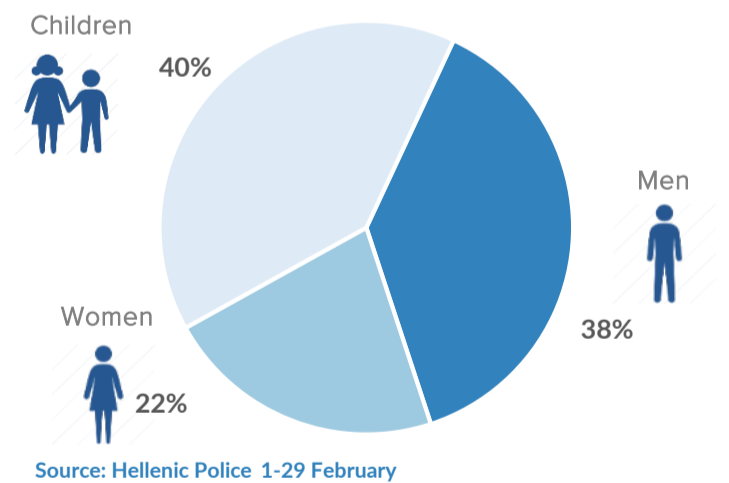

Total asylum applications during Feb 2016: **1,470**

Dead and missing
272 dead - 152 missing (2015)
96 dead - 34 missing (28 Jan. 2016)

(Source: Hellenic Coast Guard, Greek territorial waters)

Arrivals per month

Asylum applications

Source: Asylum service

Top nationalities of arrivals in Greece

Source: Hellenic Police, Hellenic Coast Guard

Age and Gender (1-29 Feb.)

Source: Hellenic Police 1-29 February

Estimated daily arrivals and weekly average