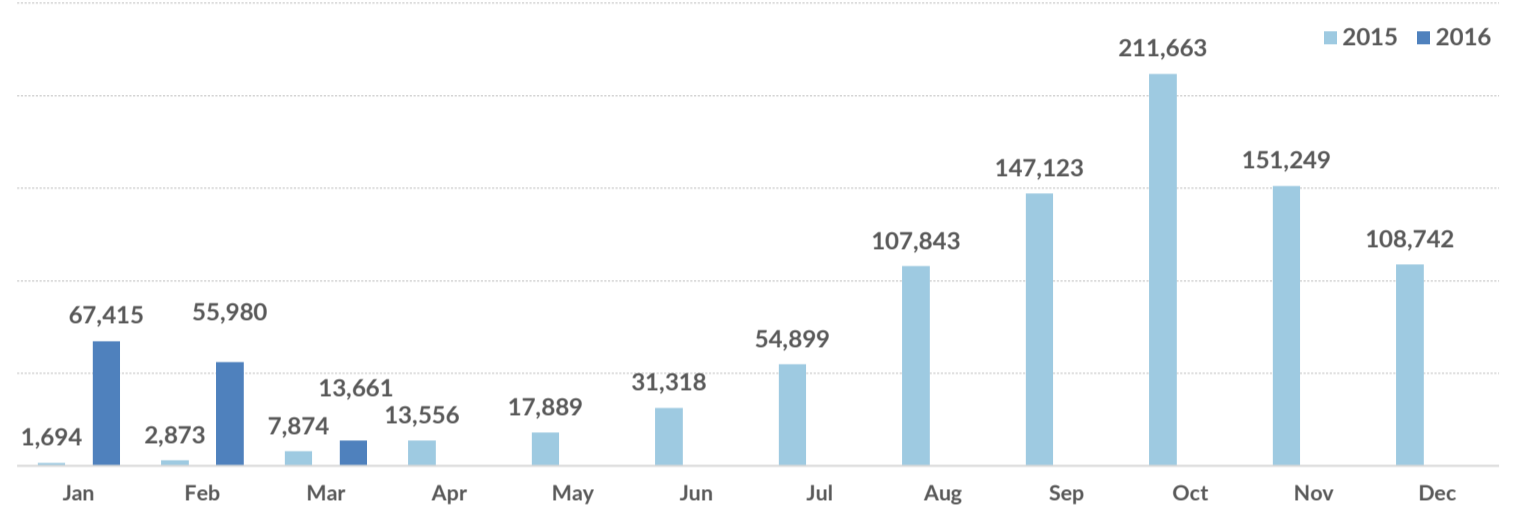

Total arrivals in Greece (Jan - 09 Mar 2016): **137,056**

Total arrivals in Greece during Mar 2016: **13,661**

Average daily arrivals during Mar 2016: **1,518**

Average daily arrivals during Feb 2016: **1,930**

Total asylum applications during Feb 2016: **1,470**

Dead and missing
272 dead - 152 missing (2015)
96 dead - 34 missing (28 Jan. 2016)

(Source: Hellenic Coast Guard, Greek territorial waters)

Arrivals per month