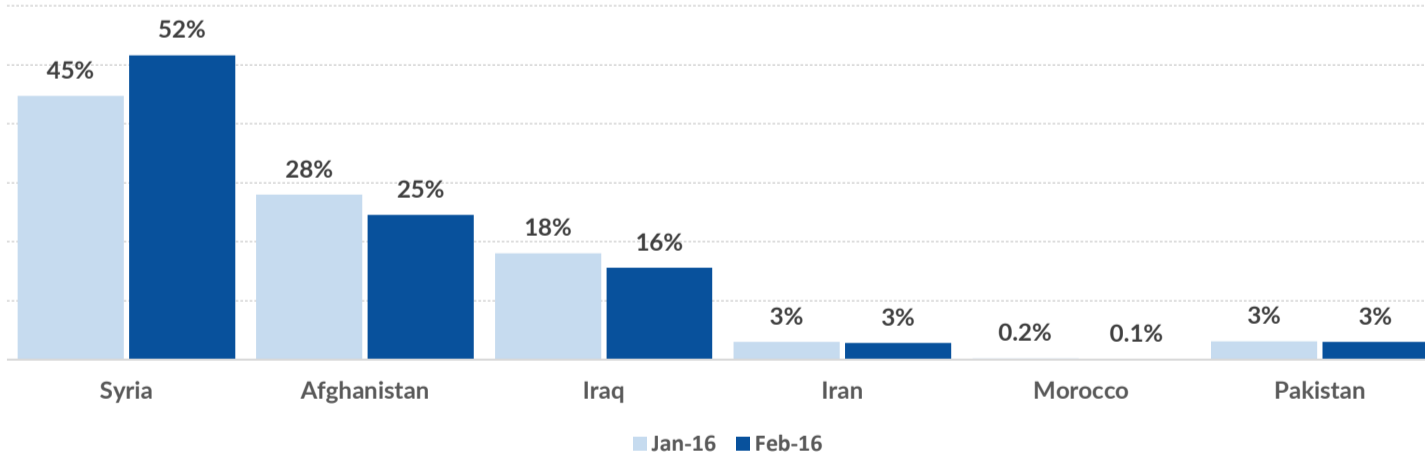

Top nationalities of arrivals in Greece