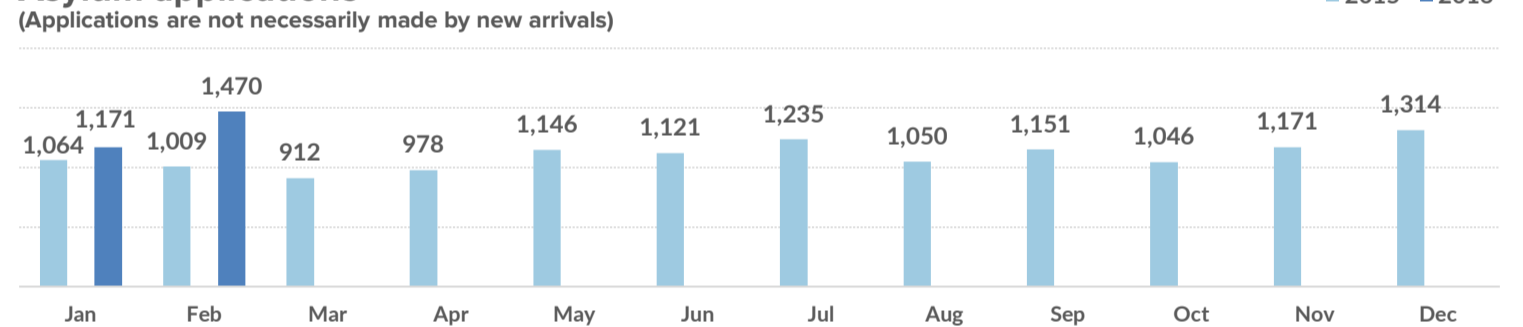

Asylum applications