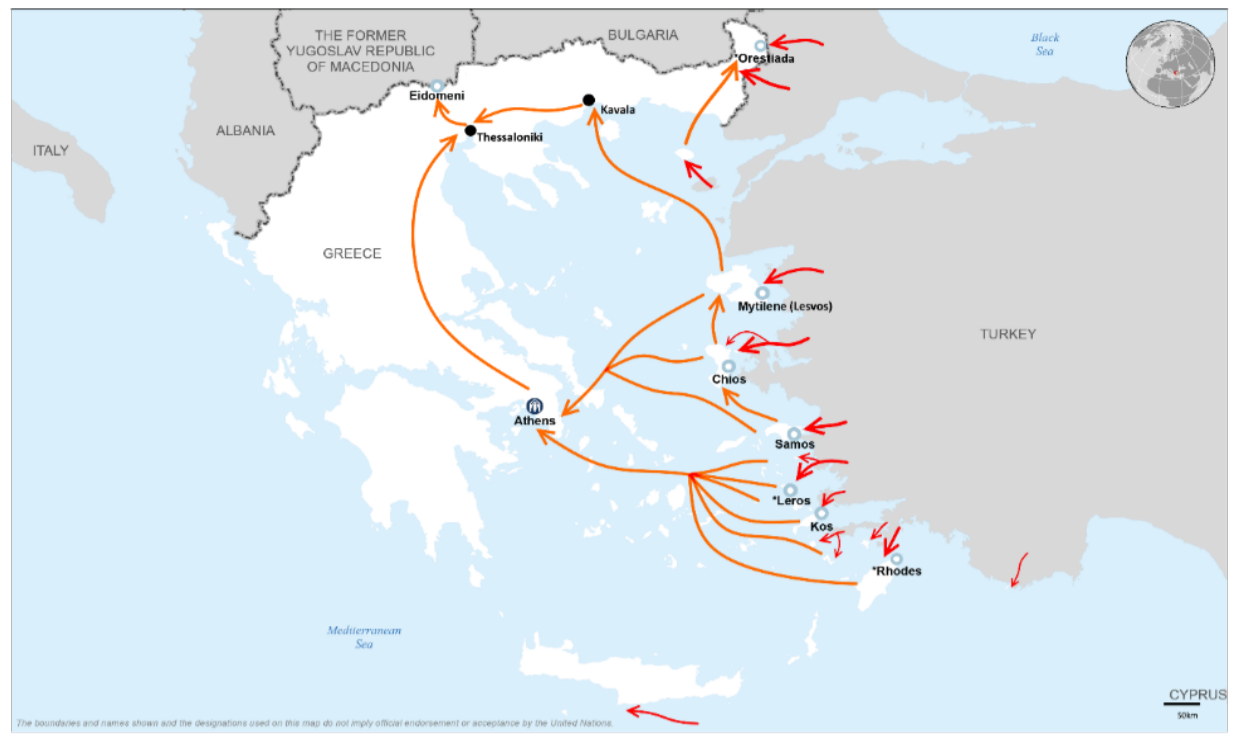

Total arrivals in Greece (Jan - 09 Mar 2016): **137,056**

Total arrivals in Greece during Mar 2016: **13,661**

Average daily arrivals during Mar 2016: **1,518**

Average daily arrivals during Feb 2016: **1,930**

Total asylum applications during Feb 2016: **1,470**

Dead and missing
272 dead - 152 missing (2015)
96 dead - 34 missing (28 Jan. 2016)

(Source: Hellenic Coast Guard, Greek territorial waters)

Arrivals per month