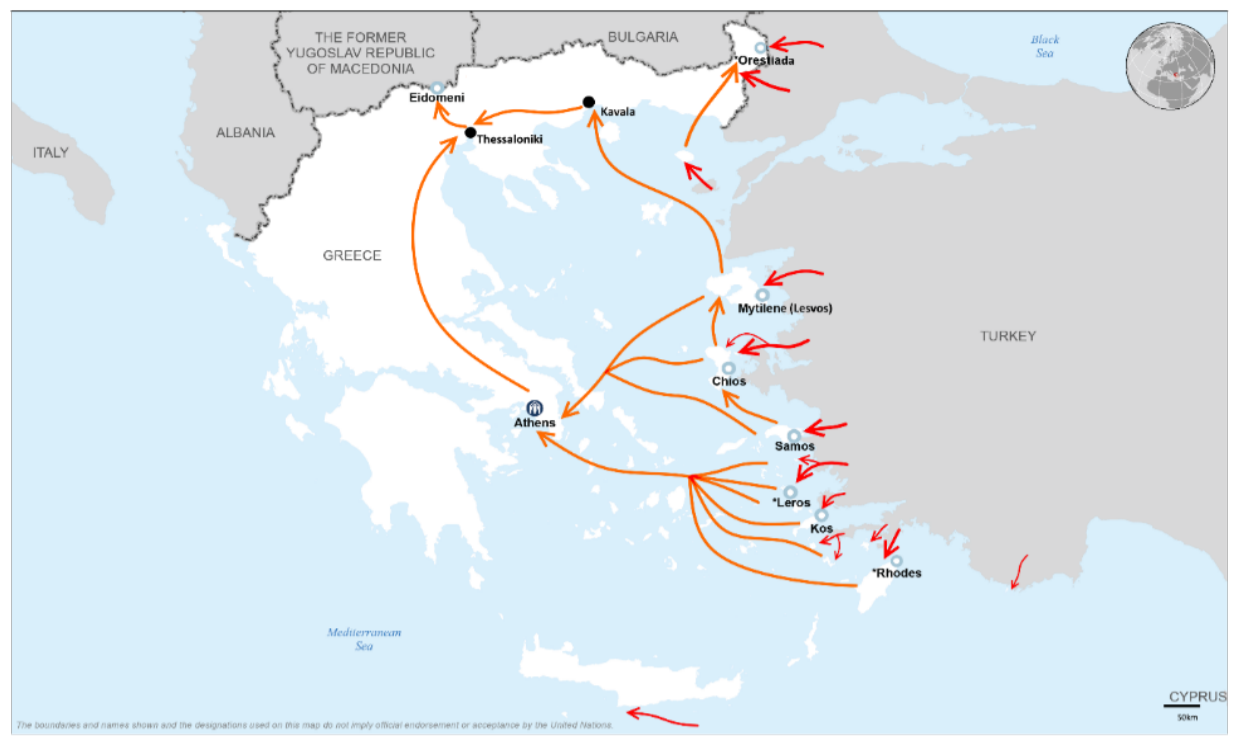

**Total arrivals in Greece (Jan - 19 Mar 2016): 146,506**

**Total arrivals in Greece during Mar 2016: 22,025**

**Average daily arrivals during Mar 2016: 1,159**

**Average daily arrivals during Feb 2016: 1,968**

**Total asylum applications during Feb 2016: 1,470**

**Dead and missing**  
**272 dead - 152 missing (2015)**  
**98 dead - 42 missing (19 Mar. 2016)**

(Source: Hellenic Coast Guard, Greek territorial waters)