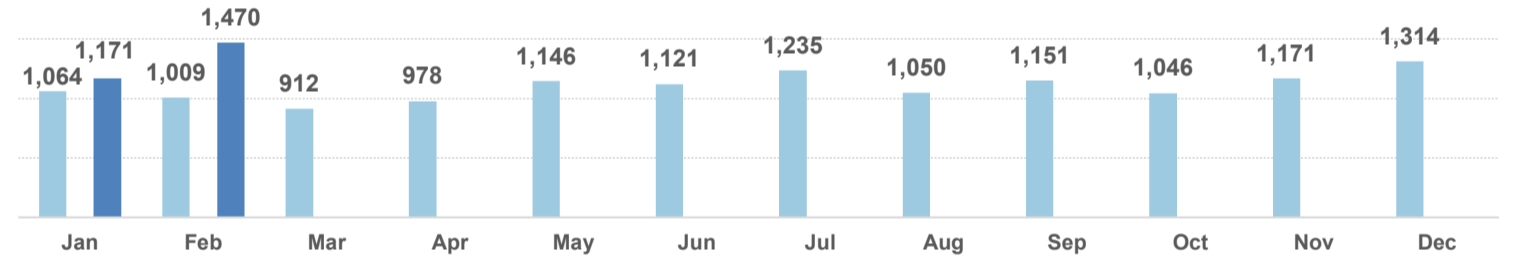

**Total arrivals in Greece (Jan - 19 Mar 2016): 146,506**

**Total arrivals in Greece during Mar 2016: 22,025**

**Average daily arrivals during Mar 2016: 1,159**

**Average daily arrivals during Feb 2016: 1,968**

**Total asylum applications during Feb 2016: 1,470**

**Dead and missing**  
**272 dead - 152 missing (2015)**  
**98 dead - 42 missing (19 Mar. 2016)**

(Source: Hellenic Coast Guard, Greek territorial waters)

**Arrivals per month**

**Asylum applications**

(Applications are not necessarily made by new arrivals)

**Estimated # of arrivals during the last seven days**

(Based on registration figures as provided by authorities, arrows indicating higher or lower number based on the day before)