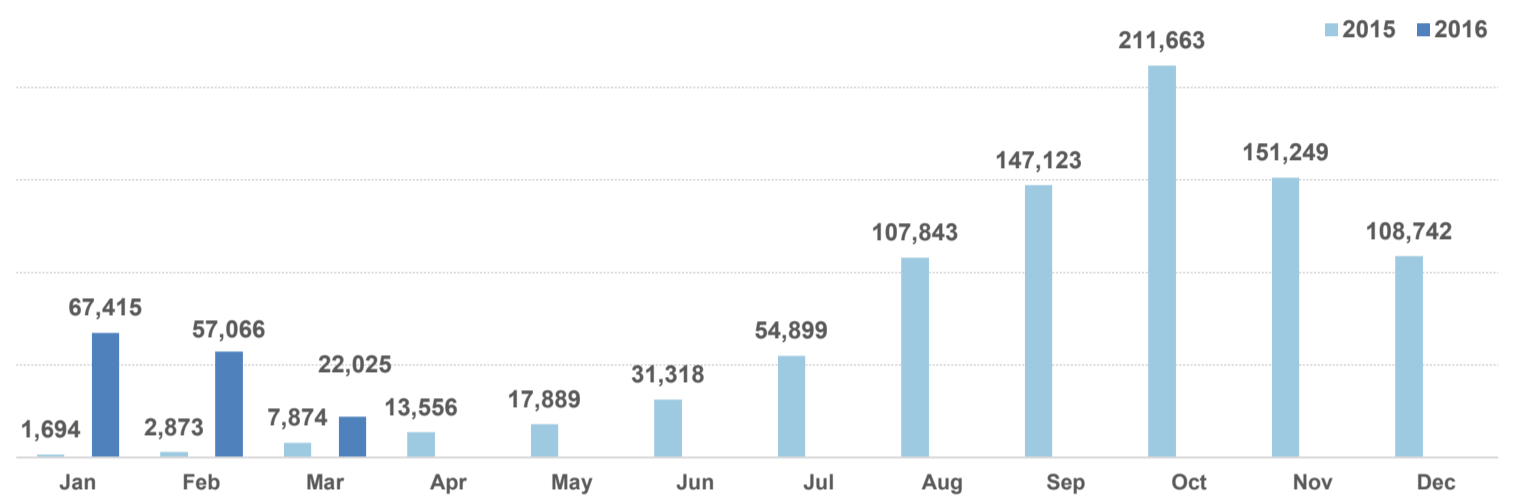

**Total arrivals in Greece (Jan - 19 Mar 2016): 146,506**

**Total arrivals in Greece during Mar 2016: 22,025**

**Average daily arrivals during Mar 2016: 1,159**

**Average daily arrivals during Feb 2016: 1,968**

**Total asylum applications during Feb 2016: 1,470**

**Dead and missing**  
**272 dead - 152 missing (2015)**  
**98 dead - 42 missing (19 Mar. 2016)**

(Source: Hellenic Coast Guard, Greek territorial waters)

**Arrivals per month**

**Asylum applications**

(Applications are not necessarily made by new arrivals)

**Estimated # of arrivals during the last seven days**

(Based on registration figures as provided by authorities, arrows indicating higher or lower number based on the day before)