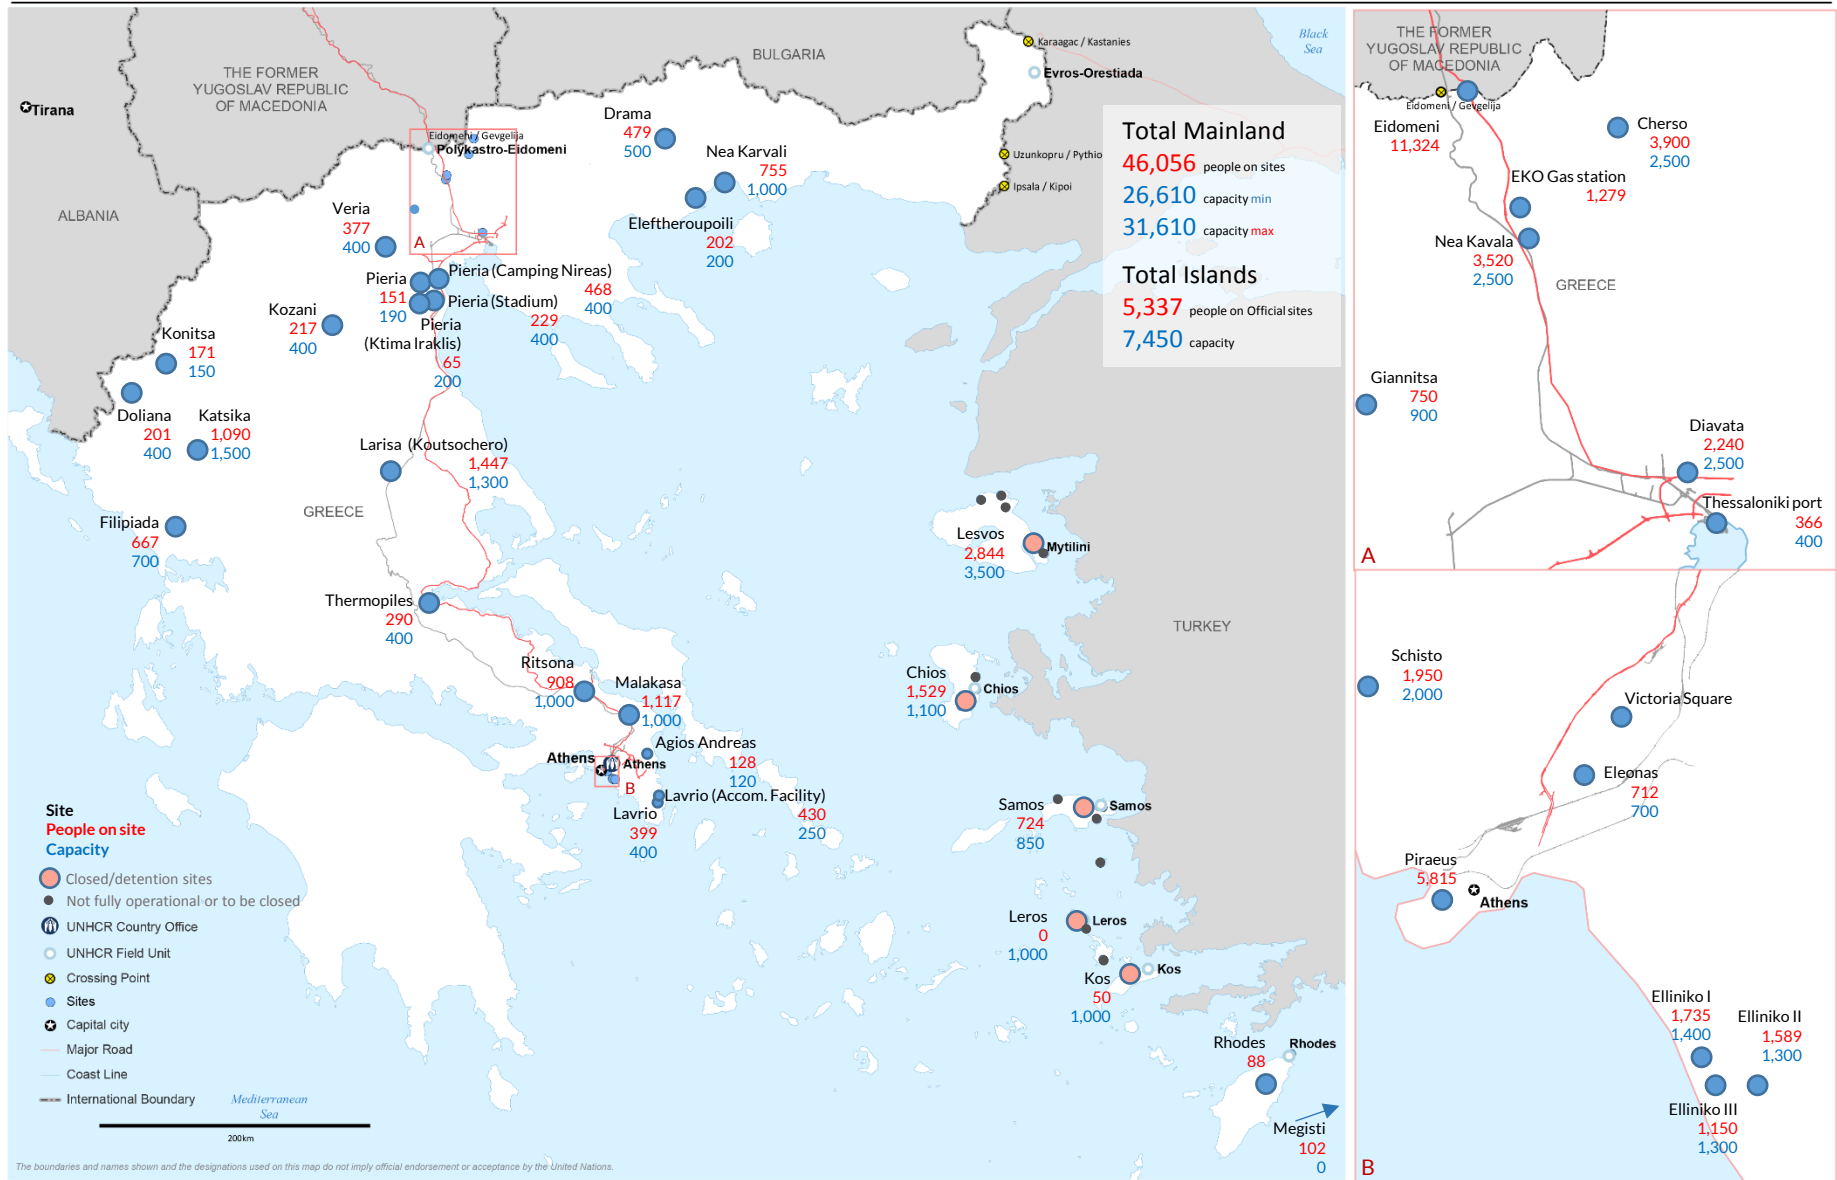

Europe Refugee Emergency

Site locations in Greece

As of 31 March 2016 08:00 a.m. EET

Based on figures from the Coordination Centre for the Management of the Refugee Crisis as of 31/03/2016 08:00 a.m. Eastern European Time.

Online map with additional information: <http://www.unhcr.gr/sites>