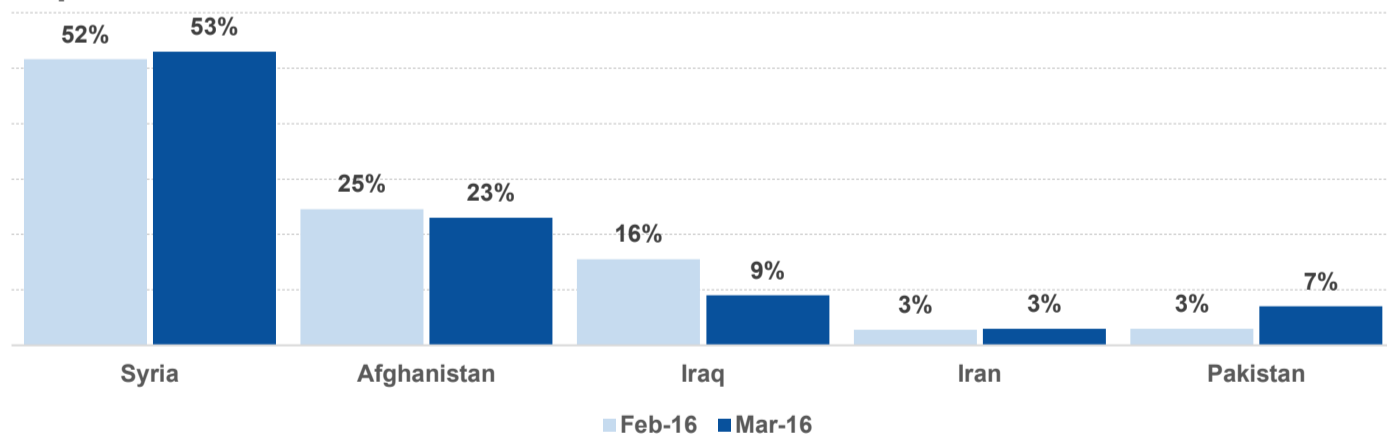

Top nationalities of arrivals in Greece