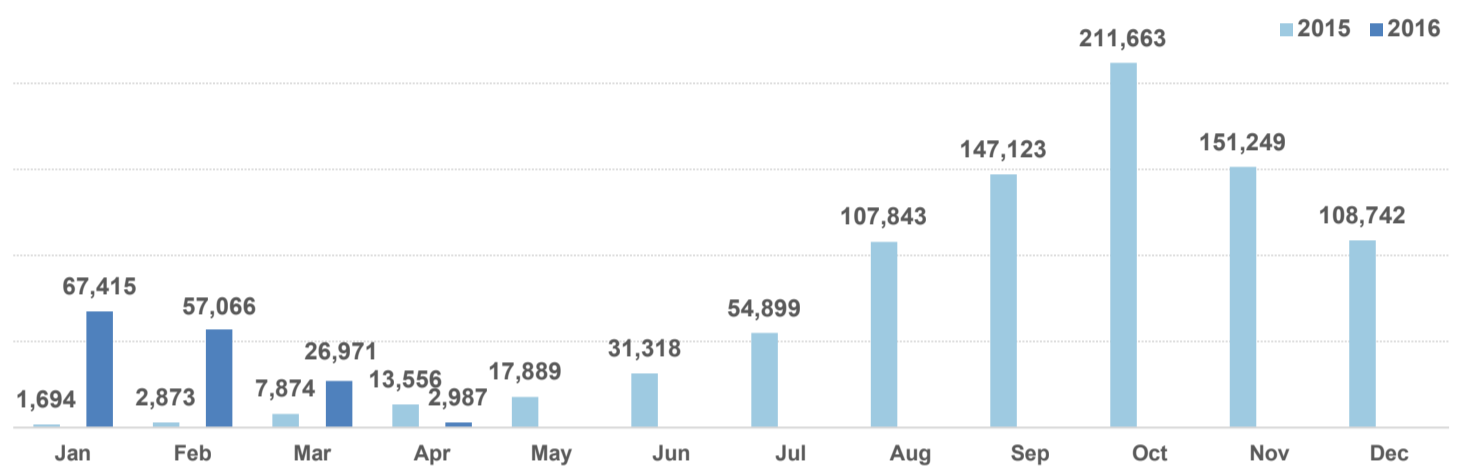

**Estimated departures from islands to Mainland:** **0**

**Dead and missing**  
**272 dead - 152 missing (2015)**  
**132 dead - 24 missing (9 April, 2016)**

(Source: Hellenic Coast Guard, Greek territorial waters)

**Estimated # of arrivals during the last seven days**

(Based on arrivals or registration figures as provided by authorities, arrows indicating higher or lower number based on the day before)

17-04-2016	▲	107
18-04-2016	▶	107
19-04-2016	▲	178
20-04-2016	▲	233
21-04-2016	▼	41
22-04-2016	▼	34
23-04-2016	▲	137

**Relocation Procedures (up to 10th Apr.)**

**Total Relocation Requests:** **2,306**  
**Implemented Transfers (Departures):** **581**

Source: Asylum service

**Arrivals per month**

**Asylum applications**