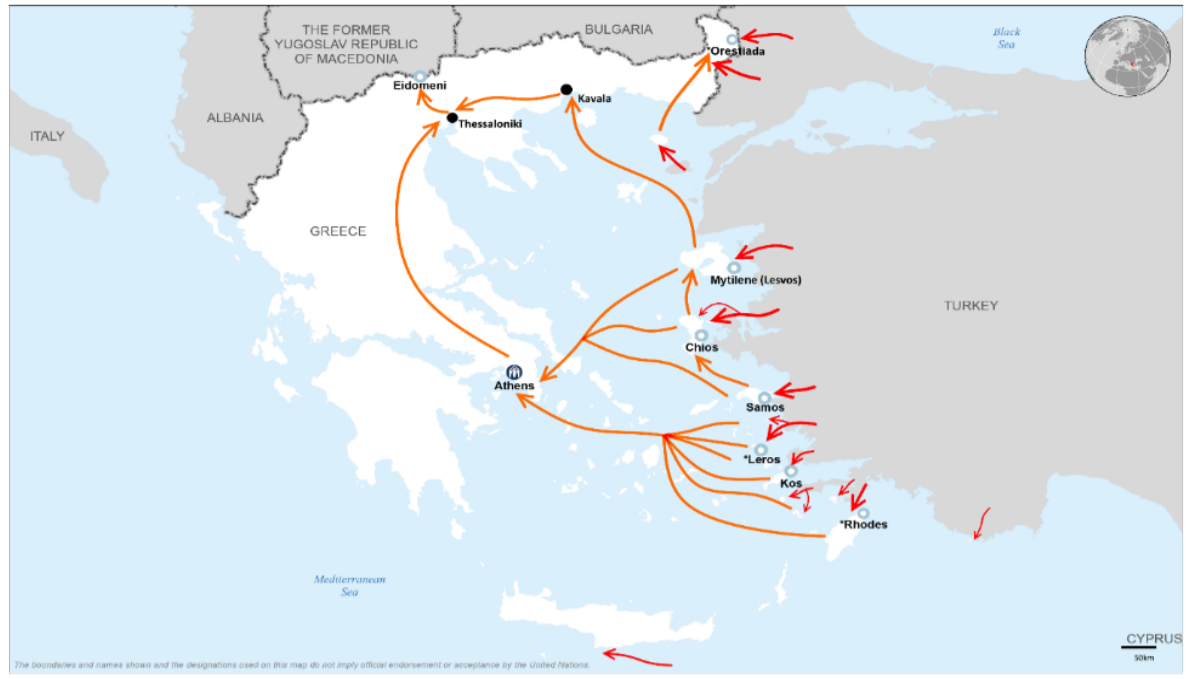

**Total arrivals in Greece (Jan - 23 Apr 2016):** **154,439**

**Total arrivals in Greece during Apr 2016:** **2,987**

**Average daily arrivals during Apr 2016:** **130**

**Average daily arrivals during Mar 2016:** **870**

**Estimated departures from islands to Mainland:** **0**

**Dead and missing**  
**272 dead - 152 missing (2015)**  
**132 dead - 24 missing (9 April, 2016)**

(Source: Hellenic Coast Guard, Greek territorial waters)

**Estimated # of arrivals during the last seven days**

(Based on arrivals or registration figures as provided by authorities, arrows indicating higher or lower number based on the day before)

17-04-2016	▲	107
18-04-2016	▶	107
19-04-2016	▲	178
20-04-2016	▲	233
21-04-2016	▼	41
22-04-2016	▼	34
23-04-2016	▲	137