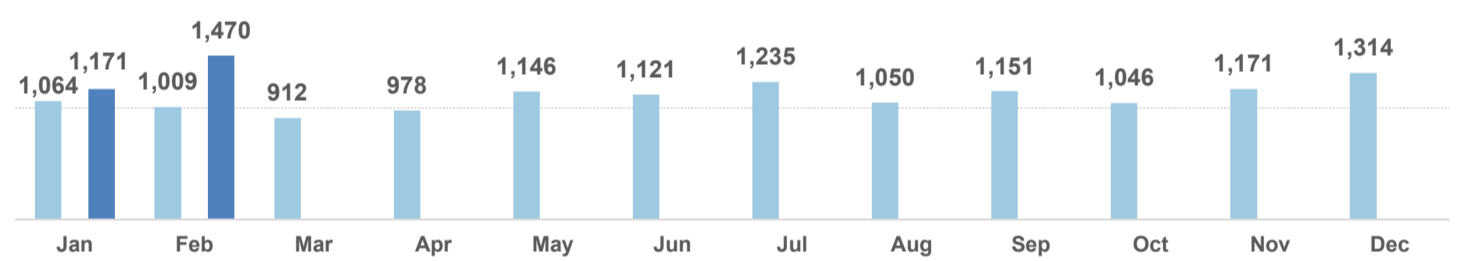

Asylum applications

(Applications are not necessarily made by new arrivals)