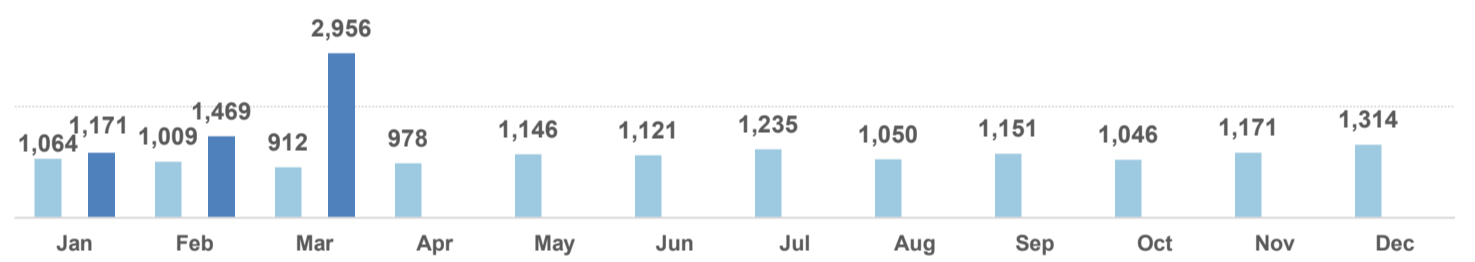

Asylum applications

(Applications are not necessarily made by new arrivals)