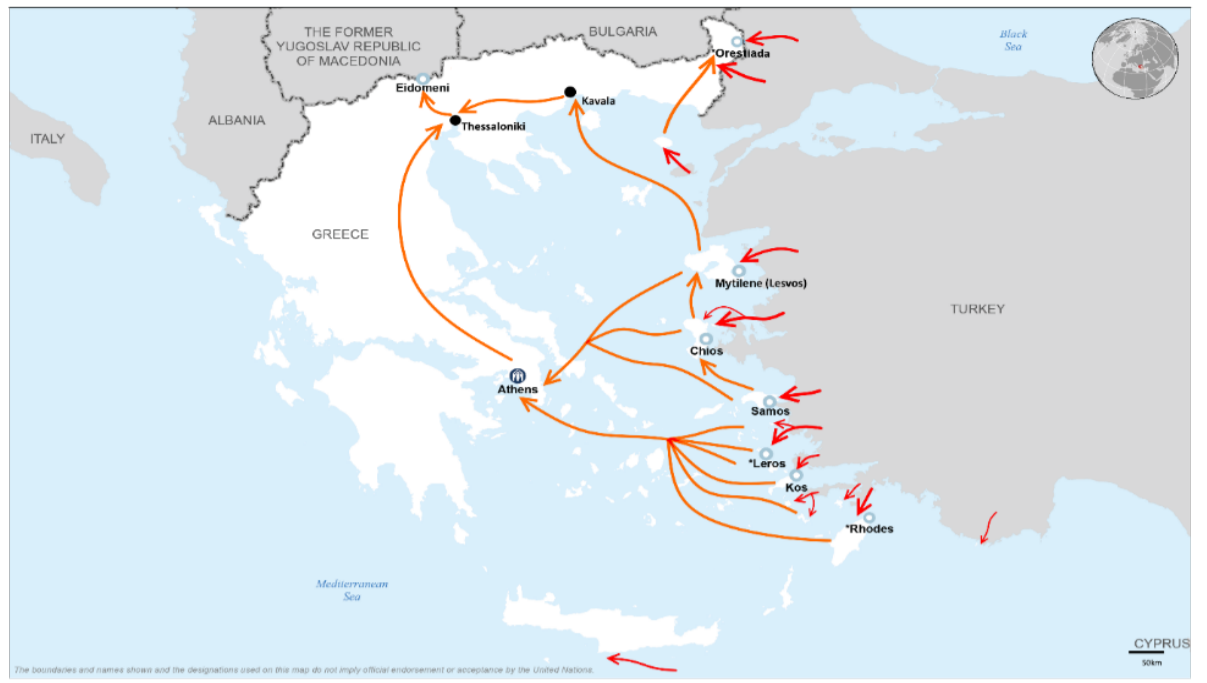

Total arrivals in Greece (Jan - 05 May 2016): 155,300

Total arrivals in Greece during May 2016: 386

Average daily arrivals during May 2016: 77

Average daily arrivals during Apr 2016: 115

Estimated departures from islands to Mainland: 37

Dead and missing
272 dead - 152 missing (2015)
138 dead - 24 missing (5 May 2016)

(Source: Hellenic Coast Guard, Greek territorial waters)

Arrivals per month

Estimated # of arrivals during the last seven days