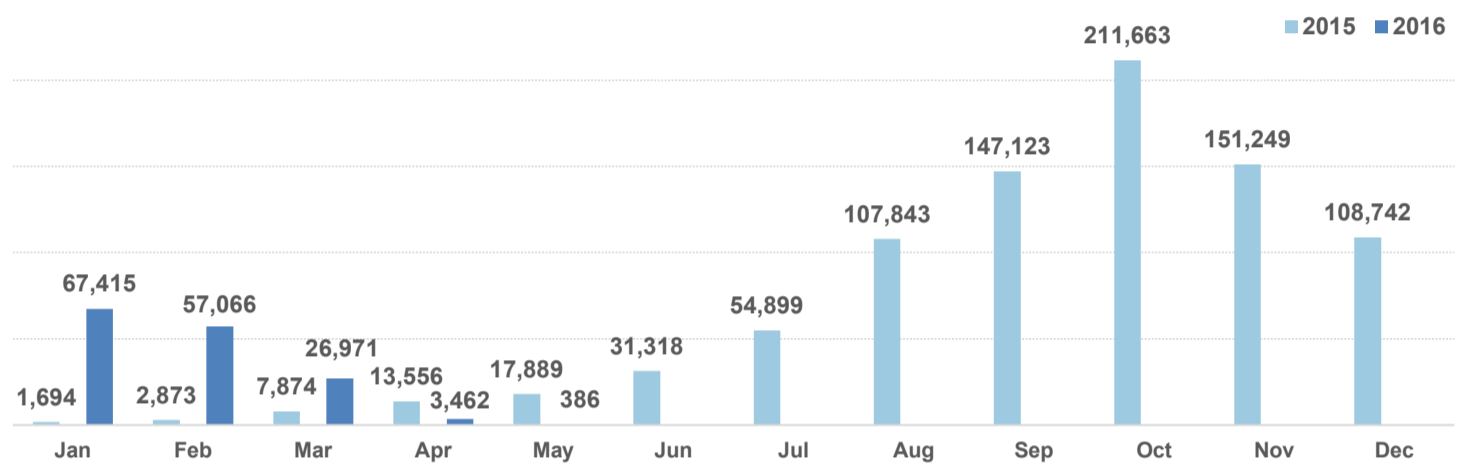

Total arrivals in Greece (Jan - 05 May 2016): 155,300

Total arrivals in Greece during May 2016: 386

Average daily arrivals during May 2016: 77

Average daily arrivals during Apr 2016: 115

Estimated departures from islands to Mainland: 37

Dead and missing
272 dead - 152 missing (2015)
138 dead - 24 missing (5 May 2016)

(Source: Hellenic Coast Guard, Greek territorial waters)

Arrivals per month

Estimated # of arrivals during the last seven days

(Based on arrivals or registration figures as provided by authorities, arrows indicating higher or lower number based on the day before)

29-04-2016	▼	90
30-04-2016	▼	53
1-05-2016	▼	0
2-05-2016	▲	123
3-05-2016	▼	53
4-05-2016	▲	87
5-05-2016	▲	123

Asylum applications

(Applications are not necessarily made by new arrivals)

Source: Asylum service

Relocation Procedures (up to 24th Apr.)

Total Relocation Requests: **2,799**
Implemented Transfers (Departures): **860**