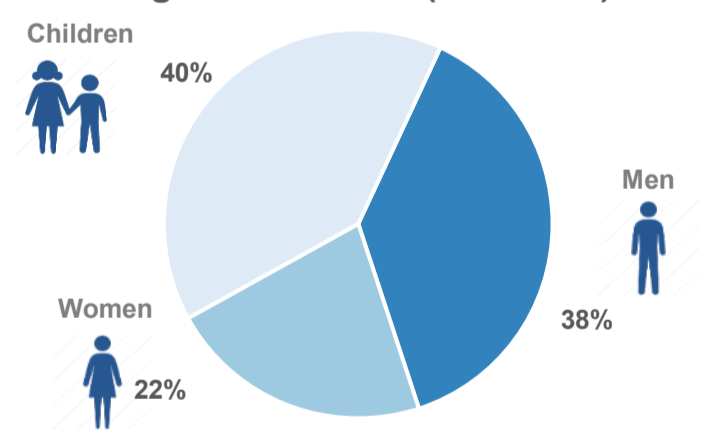

Age and Gender (1-31 Mar.)