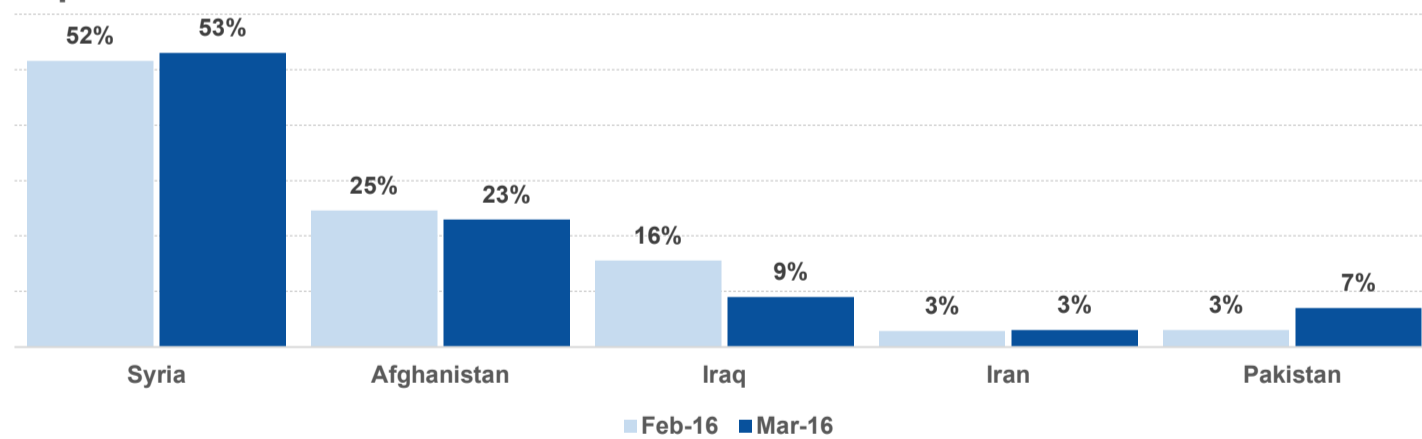

Top nationalities of arrivals in Greece